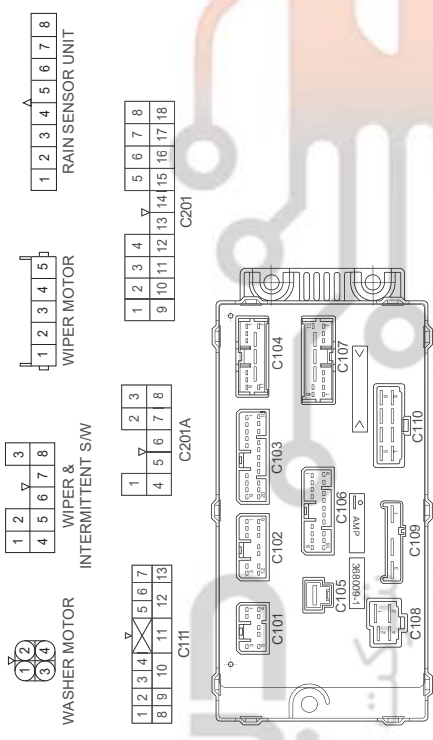

25. WIPER CIRCUIT

1) W/RAIN SENSOR UNIT

a. CONNECTOR INFORMATION

CONNECTOR NUMBER	CONNECTING WIRING HARNESS	CONNECTOR POSITION
G103	Engine Room	Behind Right Head Lamp
G201	Main	Above Driver Seat Leg Room

b. CONNECTOR IDENTIFICATION SYMBOL & PIN NUMBER POSITION

C. POSITION OF CONNECTORS AND GROUNDS

- W/ ENGINE ROOM

WIPER MOTOR

WASHER MOTOR

WIPER SWITCH

G103

- W/H MAIN : FRONT