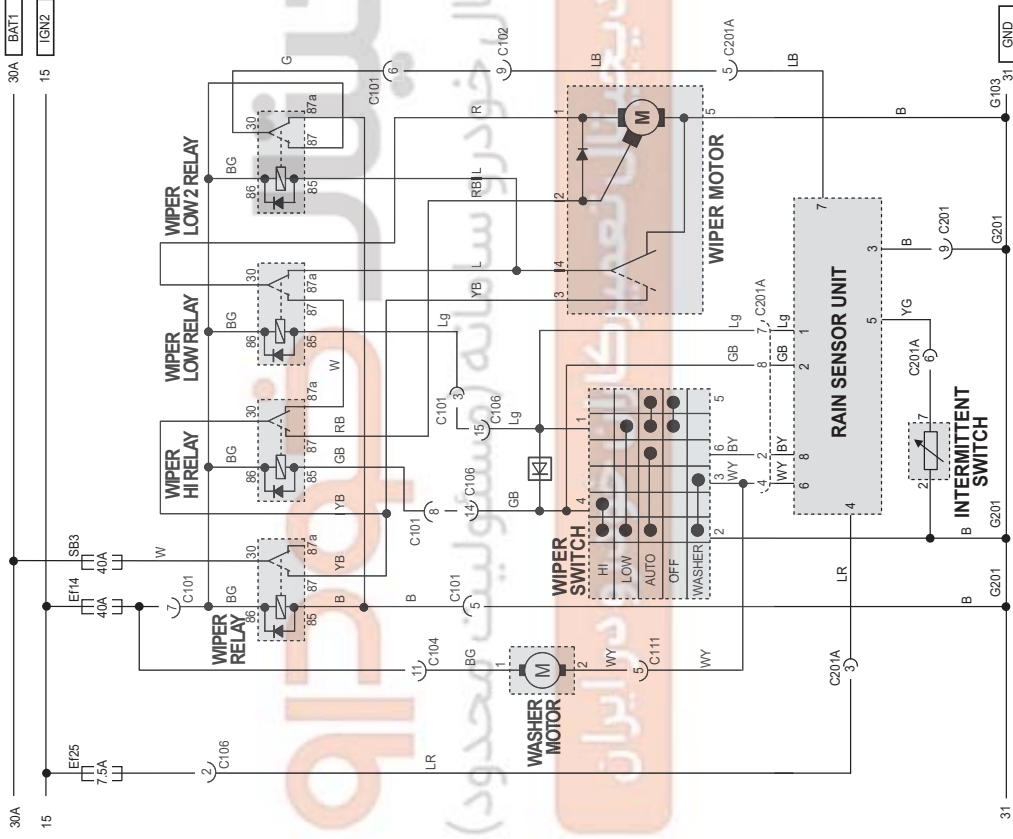

25. WIPER CIRCUIT

1) W/RAIN SENSOR UNIT

a. CONNECTOR INFORMATION

CONNECTOR NUMBER	CONNECTING WIRING HARNESS	CONNECTOR POSITION
G103	Engine Room	Behind Right Head Lamp
G201	Main	Above Driver Seat Leg Room

b. CONNECTOR IDENTIFICATION SYMBOL & PIN NUMBER POSITION

C. POSITION OF CONNECTORS AND GROUNDS

- W/ ENGINE ROOM

WIPER MOTOR

WASHER MOTOR

WIPER SWITCH

G103

- W/H MAIN : FRONT