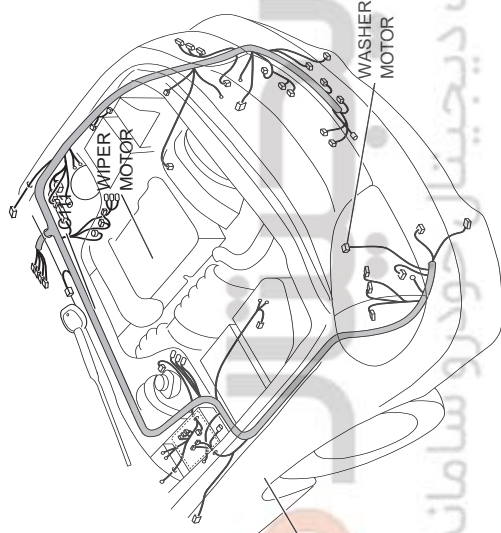

25. WIPER CIRCUIT

1) W/RAIN SENSOR UNIT

a. CONNECTOR INFORMATION

CONNECTOR NUMBER	CONNECTING WIRING HARNESS	CONNECTOR POSITION
G103	Engine Room	Behind Right Head Lamp
G201	Main	Above Driver Seat Leg Room

b. CONNECTOR IDENTIFICATION SYMBOL & PIN NUMBER POSITION

C. POSITION OF CONNECTORS AND GROUNDS

- W/ ENGINE ROOM

WIPER MOTOR

WASHER MOTOR

WIPER SWITCH

G103

- W/H MAIN : FRONT