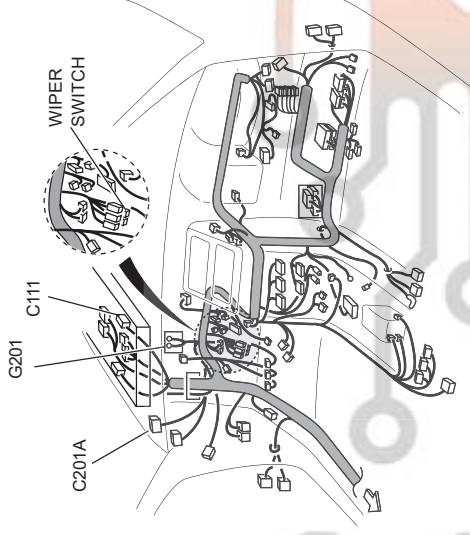

25. WIPER CIRCUIT

1) W/RAIN SENSOR UNIT

a. CONNECTOR INFORMATION

CONNECTOR NUMBER	CONNECTING WIRING HARNESS	CONNECTOR POSITION
G103	Engine Room	Behind Right Head Lamp
G201	Main	Above Driver Seat Leg Room

b. CONNECTOR IDENTIFICATION SYMBOL & PIN NUMBER POSITION

C. POSITION OF CONNECTORS AND GROUNDS

- W/ ENGINE ROOM

WIPER MOTOR

WASHER MOTOR

WIPER SWITCH

G103

- W/H MAIN : FRONT