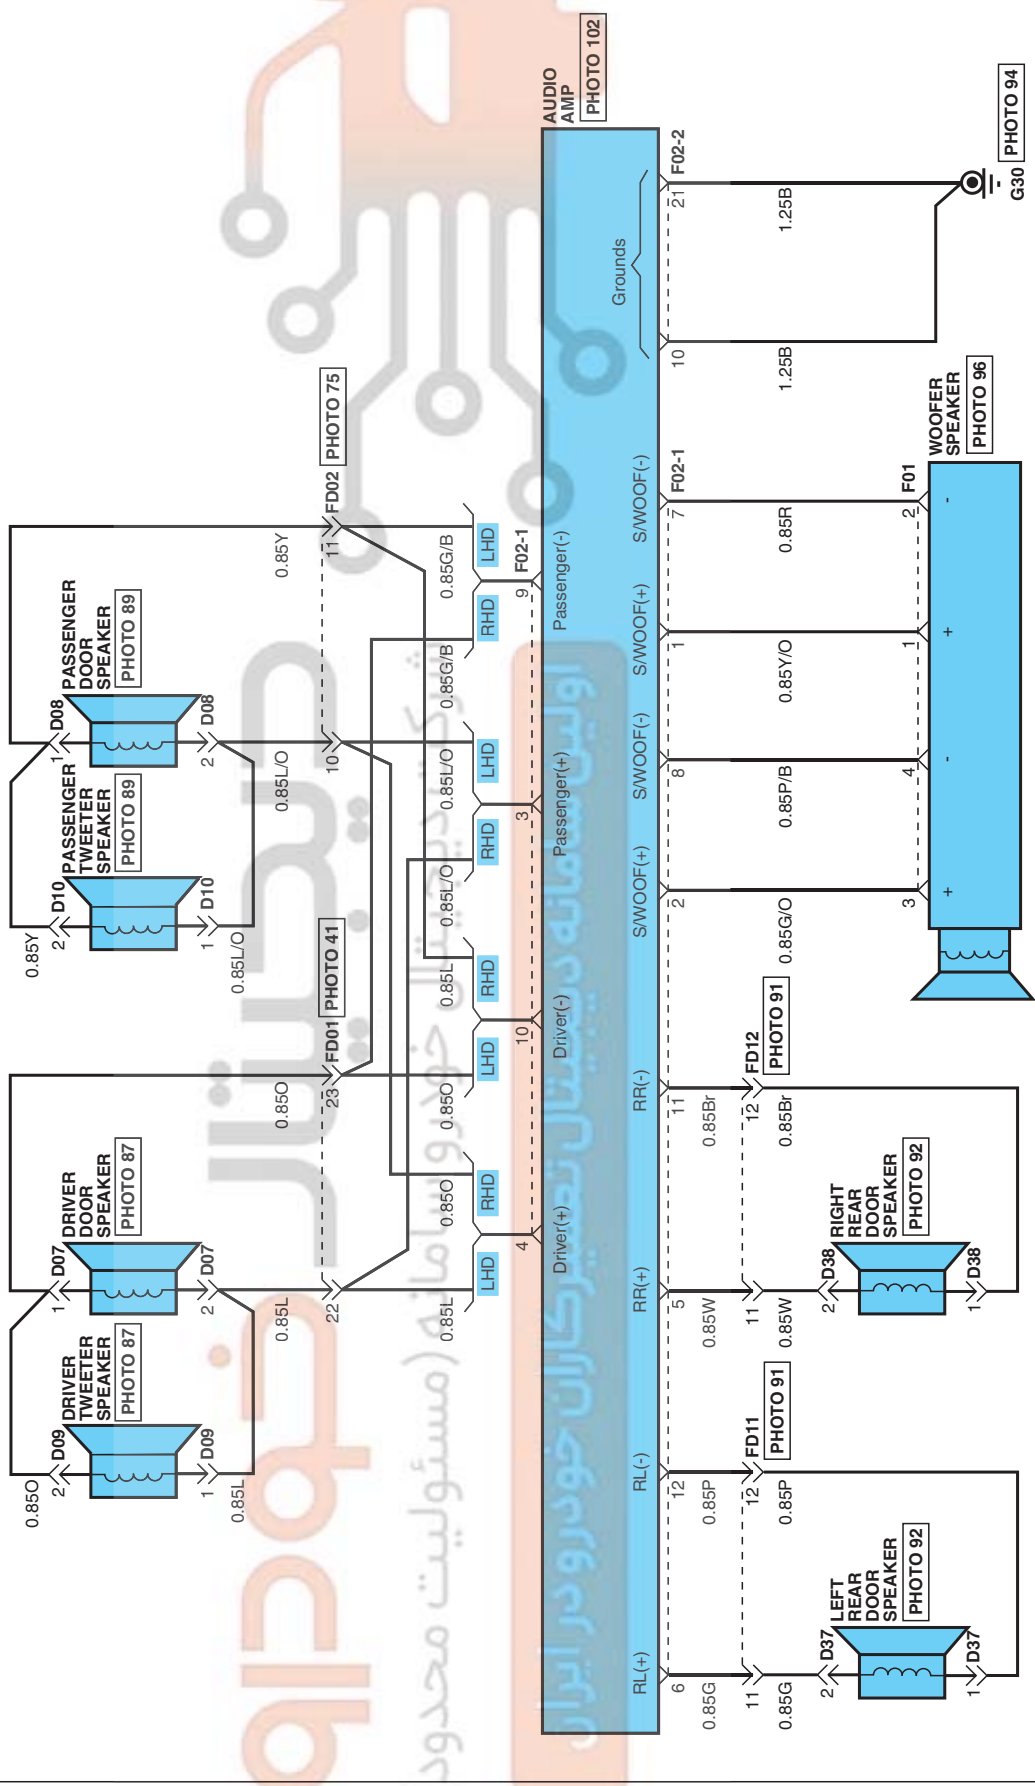

AUDIO SYSTEM EBD:CF649

AUDIO SYSTEM (1)

SD961-1

WITH AMP & WITH AUTO CRUISE

AUDIO SYSTEM

AUDIO SYSTEM (2)

SD961-2

WITH AMP & WITH AUTO CRUISE

AUDIO SYSTEM

AUDIO SYSTEM (3)

SD961-3

WITH AMP & W/O AUTO CRUISE

AUDIO SYSTEM

AUDIO SYSTEM (5)

SD961-5

AUDIO SYSTEM

AUDIO SYSTEM (6)

SD961-6

AUDIO SYSTEM

AUDIO SYSTEM (7)		SD961-7	
<p>D07/D08</p>  <p>KET_090III_02F_W_L</p>	<p>D09/D10</p>  <p>AMP_070_02F_W</p>	<p>D37/D38</p>  <p>KET_090III_02F_W_L</p>	<p>F01</p>  <p>KET_090III_04F_W</p>
<p>F02-1</p>  <p>AMP_0407_12F_W_070</p>	<p>F02-2</p>  <p>AMP_0407_22F_W_HD</p>	<p>F30</p>  <p>KET_GLASS_02F_B_ANT</p>	<p>M09</p>  <p>KET_0409_24F_W</p>
<p>M30-3</p>  <p>AMP_025_12F_W</p>	<p>BLANK</p>		