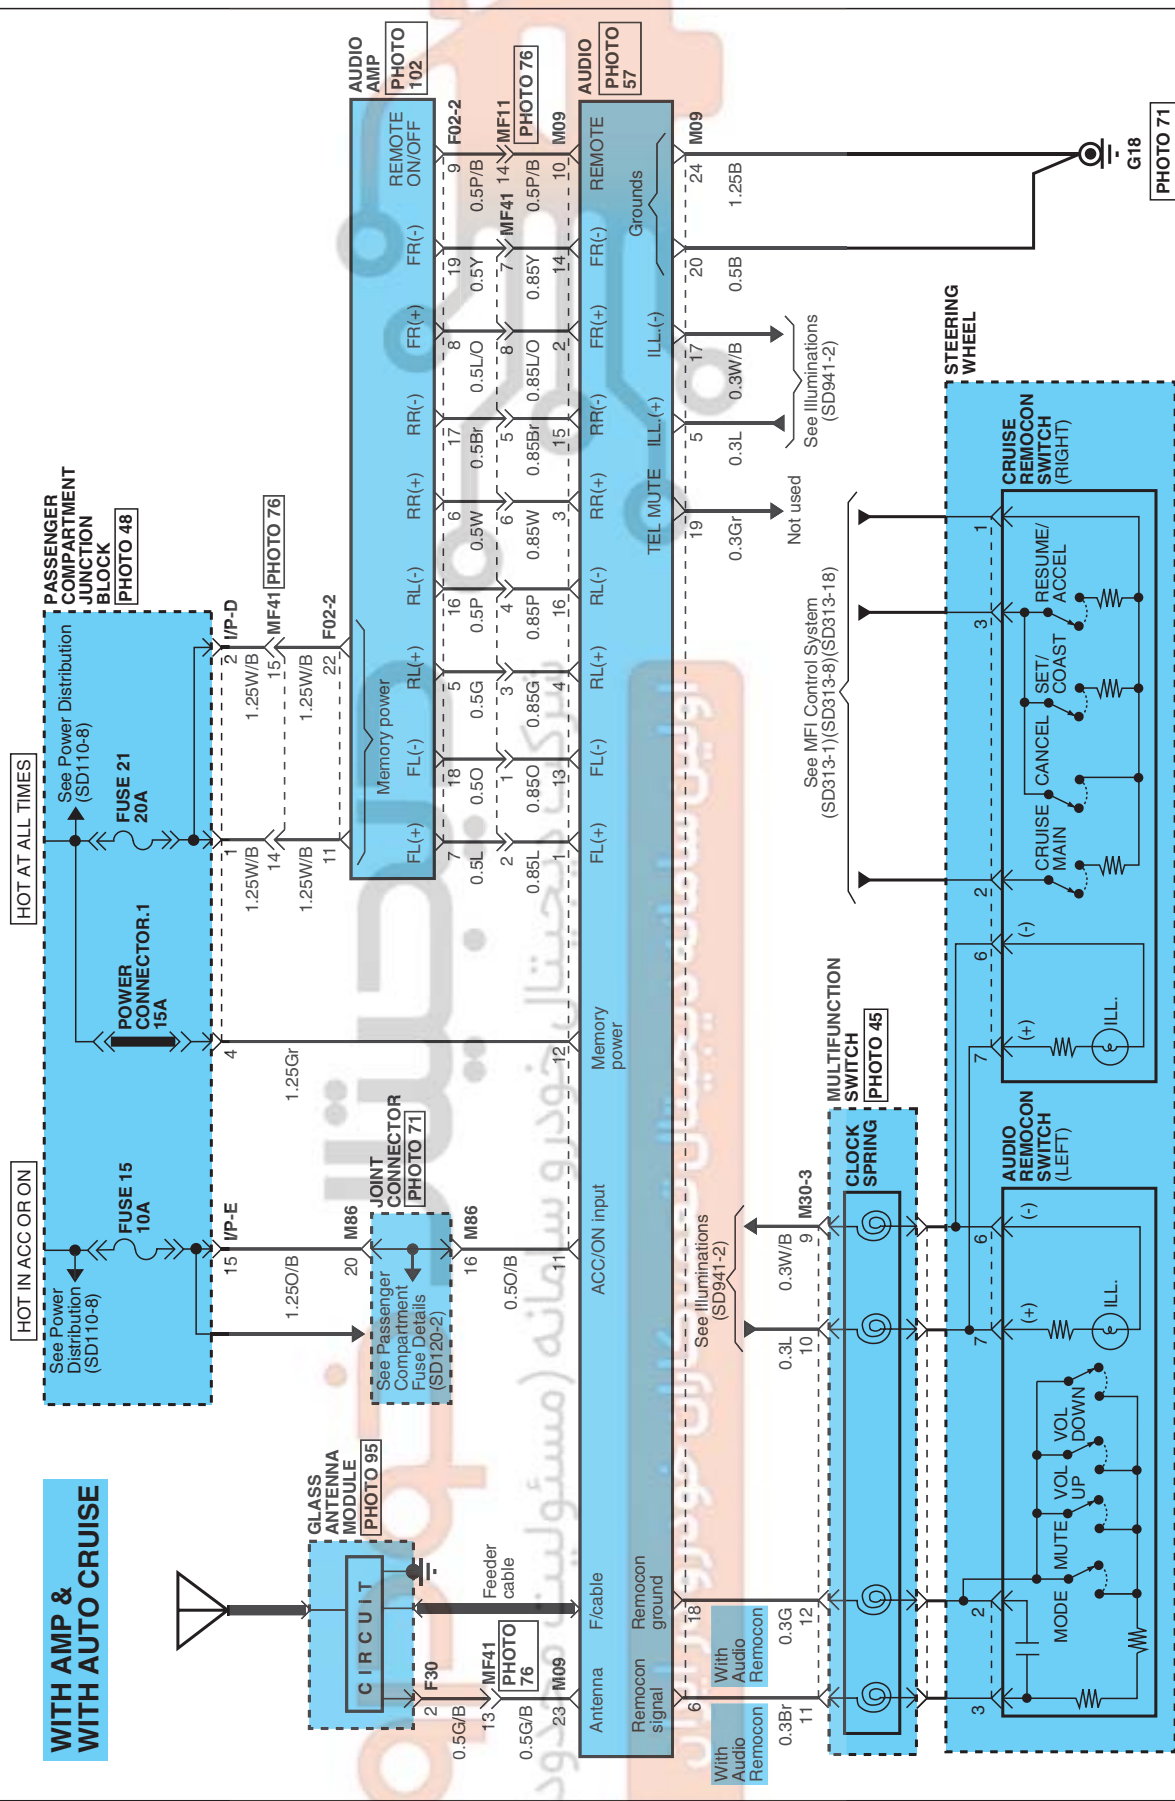

AUDIO SYSTEM EBD:CF649

AUDIO SYSTEM (1)

SD961-1

WITH AMP & WITH AUTO CRUISE

AUDIO SYSTEM

AUDIO SYSTEM (2)

SD961-2

WITH AMP & WITH AUTO CRUISE

AUDIO SYSTEM

AUDIO SYSTEM (3)

SD961-3

WITH AMP & W/O AUTO CRUISE

AUDIO SYSTEM

AUDIO SYSTEM (5)

SD961-5

AUDIO SYSTEM

AUDIO SYSTEM (6)

SD961-6

AUDIO SYSTEM

AUDIO SYSTEM (7)		SD961-7	
<p>D07/D08</p>  <p>KET_090III_02F_W_L</p>	<p>D09/D10</p>  <p>AMP_070_02F_W</p>	<p>D37/D38</p>  <p>KET_090III_02F_W_L</p>	<p>F01</p>  <p>KET_090III_04F_W</p>
<p>F02-1</p>  <p>AMP_0407_12F_W_070</p>	<p>F02-2</p>  <p>AMP_0407_22F_W_HD</p>	<p>F30</p>  <p>KET_GLASS_02F_B_ANT</p>	<p>M09</p>  <p>KET_0409_24F_W</p>
<p>M30-3</p>  <p>AMP_025_12F_W</p>	<p>BLANK</p>		