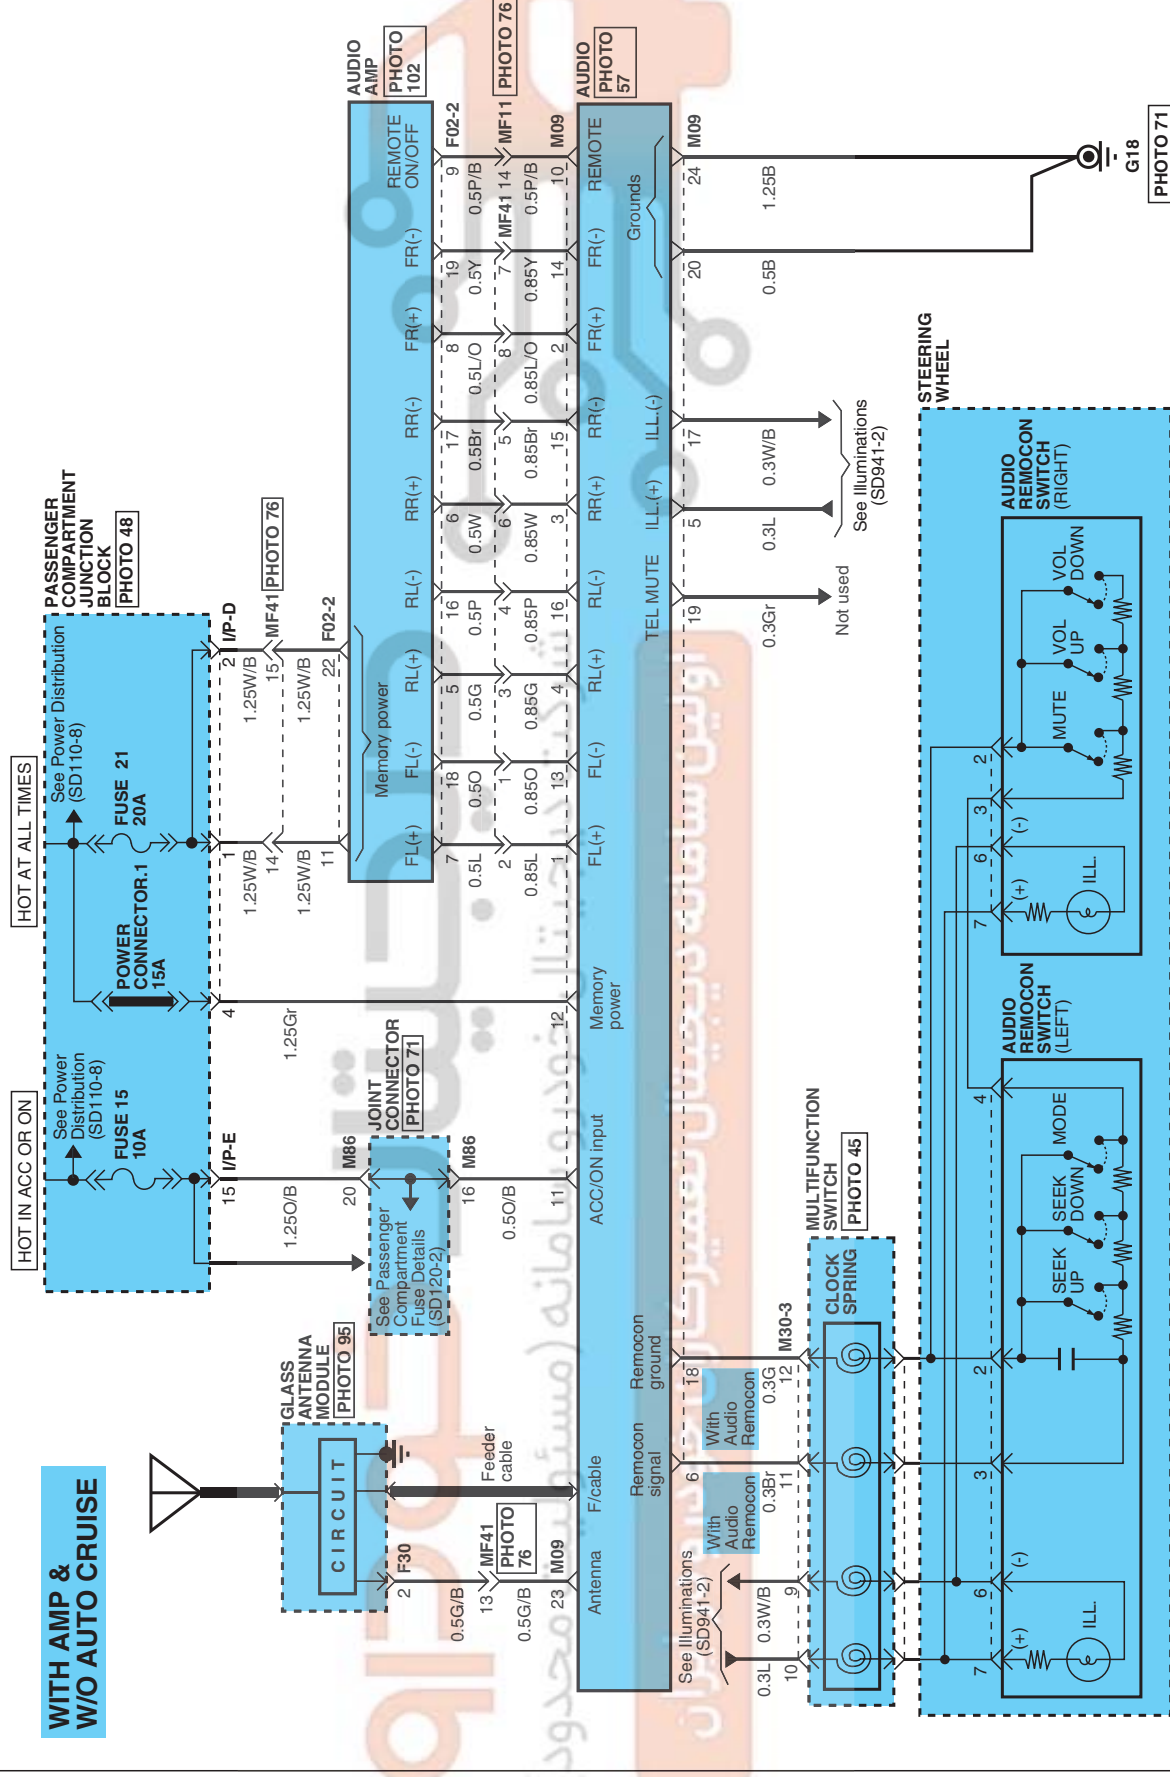

AUDIO SYSTEM EBD:CF649

AUDIO SYSTEM (1)

SD961-1

WITH AMP & WITH AUTO CRUISE

AUDIO SYSTEM

AUDIO SYSTEM (2)

SD961-2

WITH AMP & WITH AUTO CRUISE

AUDIO SYSTEM

AUDIO SYSTEM (3)

SD961-3

WITH AMP & W/O AUTO CRUISE

AUDIO SYSTEM

AUDIO SYSTEM (5)

SD961-5

AUDIO SYSTEM

AUDIO SYSTEM (6)

SD961-6

AUDIO SYSTEM

AUDIO SYSTEM (7)		SD961-7	
<p>D07/D08</p>  <p>KET_090III_02F_W_L</p>	<p>D09/D10</p>  <p>AMP_070_02F_W</p>	<p>D37/D38</p>  <p>KET_090III_02F_W_L</p>	<p>F01</p>  <p>KET_090III_04F_W</p>
<p>F02-1</p>  <p>AMP_0407_12F_W_070</p>	<p>F02-2</p>  <p>AMP_0407_22F_W_HD</p>	<p>F30</p>  <p>KET_GLASS_02F_B_ANT</p>	<p>M09</p>  <p>KET_0409_24F_W</p>
<p>M30-3</p>  <p>AMP_025_12F_W</p>	<p>BLANK</p>		