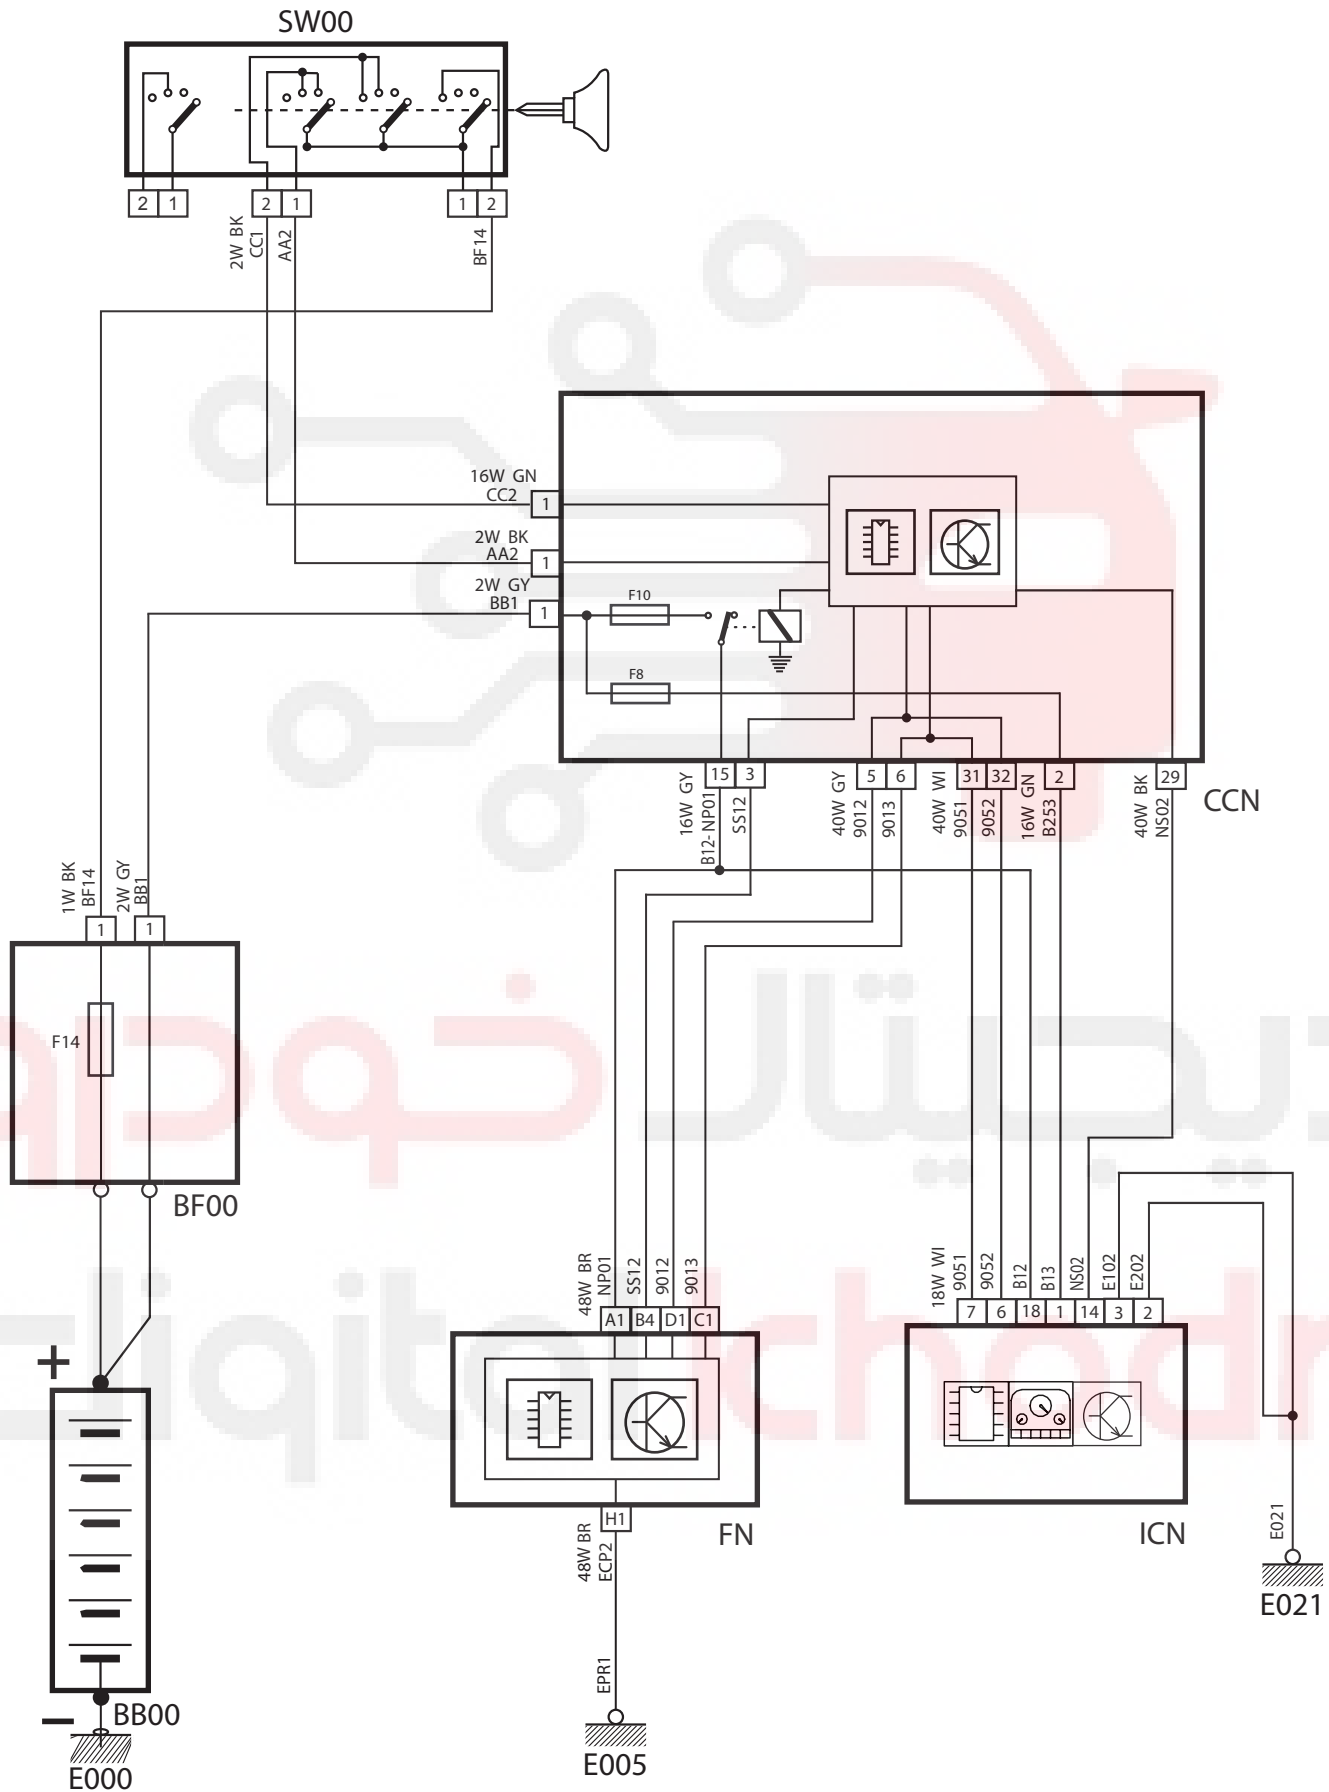

Node ICN-FN-CCN Samand & Soren MUX

Node ICN- Samand & Soren MUX

Connector (18-pinouts): 953264-1(SL801)

AMP 18PIN VERTICAL CONNECTOR – 953264-1(White)

1	BATTERY	10	CRUISE
2	SGND	11	PAB_OFF
3	PGND	12	AIRBAG
4	NC	13	IMMOBILIZER
5	NC	14	NON_STEP_0
6	CAN_H_LB	15	NC
7	CAN_L_LB	16	NC
8	ANTI-THEFT(+)	17	NC
9	NC	18	CCN_POWER