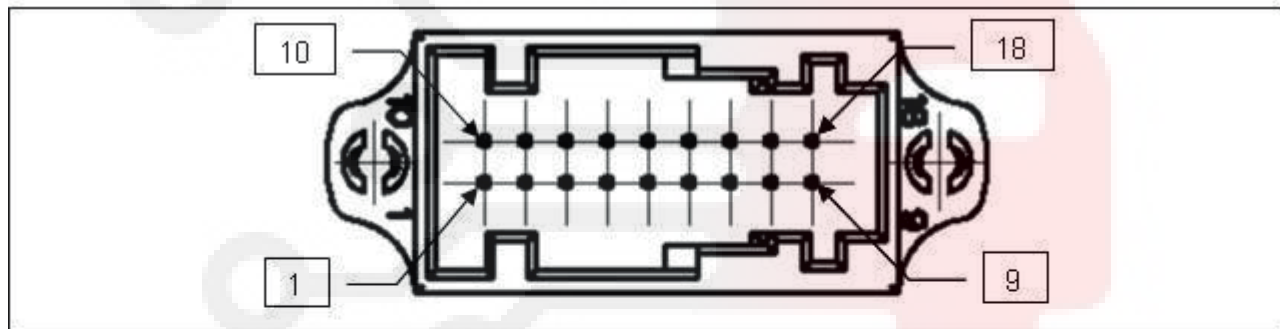

Node ICN-FN-CCN Samand & Soren MUX

Node ICN- Samand & Soren MUX

Connector (18-pinouts): 953264-1(SL801)

AMP 18PIN VERTICAL CONNECTOR – 953264-1(White)

1	BATTERY	10	CRUISE
2	SGND	11	PAB_OFF
3	PGND	12	AIRBAG
4	NC	13	IMMOBILIZER
5	NC	14	NON_STEP_0
6	CAN_H_LB	15	NC
7	CAN_L_LB	16	NC
8	ANTI-THEFT(+)	17	NC
9	NC	18	CCN_POWER