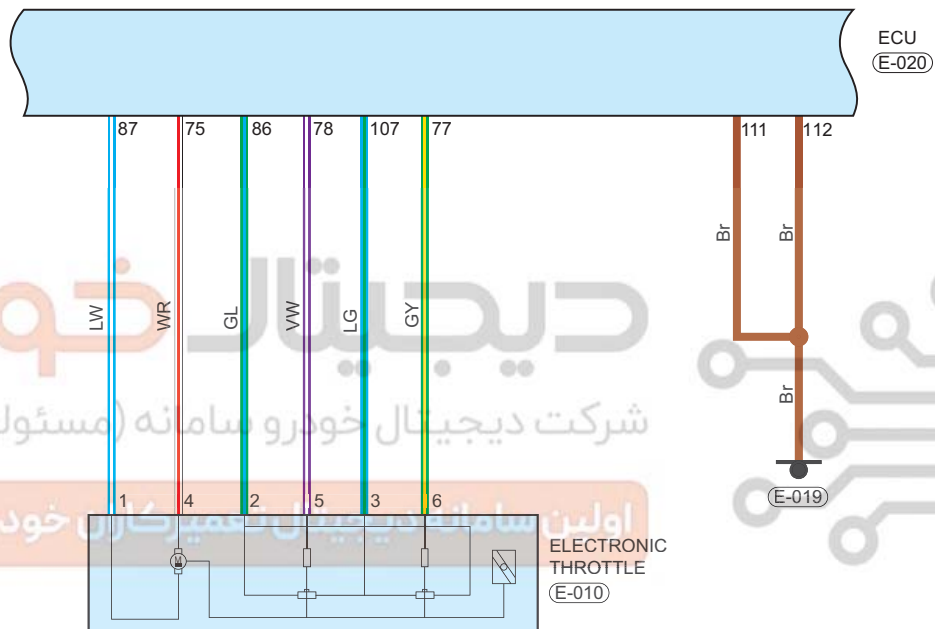

Cruise Control System

Circuit Diagram (Page 1 of 3)

09

Parts Location

Connector Code	See Page	Connector Code	See Page	Connector Code	See Page
Q-001	08-10	Q-025	08-10		

Fuse and Relay

Fuse/Relay	See Page	Fuse and Relay Box
EF07	06-2	Engine Compartment Fuse and Relay Box
EF26	06-2	Engine Compartment Fuse and Relay Box
EF22	06-2	Engine Compartment Fuse and Relay Box
EF37	06-2	Engine Compartment Fuse and Relay Box
FRY05	06-2	Engine Compartment Fuse and Relay Box

Circuit Diagram (Page 2 of 3)

09

CCE002001

Parts Location

Connector Code	See Page	Connector Code	See Page	Connector Code	See Page
E-020	08-3	E-010	08-3	E-019	08-3

Form of Connector

Connector Code	See Page	Connector Code	See Page	Connector Code	See Page
E-020	12-2	E-010	12-2	E-019	12-2