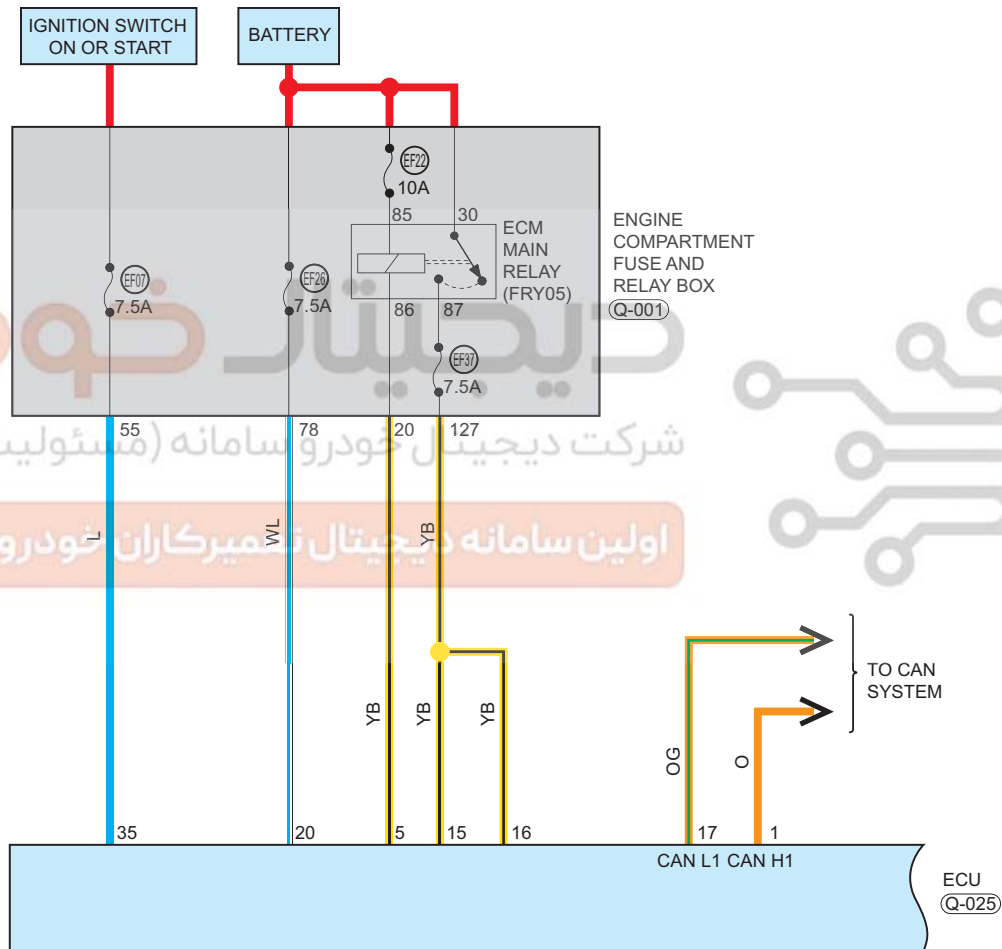

Cruise Control System

Circuit Diagram (Page 1 of 3)

09

Parts Location

Connector Code	See Page	Connector Code	See Page	Connector Code	See Page
Q-001	08-10	Q-025	08-10		

Fuse and Relay

Fuse/Relay	See Page	Fuse and Relay Box
EF07	06-2	Engine Compartment Fuse and Relay Box
EF26	06-2	Engine Compartment Fuse and Relay Box
EF22	06-2	Engine Compartment Fuse and Relay Box
EF37	06-2	Engine Compartment Fuse and Relay Box
FRY05	06-2	Engine Compartment Fuse and Relay Box

Form of Connector

Connector Code	See Page	Connector Code	See Page	Connector Code	See Page
Q-001	12-17	Q-025	12-17		

دیجیتال خودرو

شرکت دیجیتال خودرو سامانه (مسئولیت محدود)

اولین سامانه دیجیتال تعمیرکاران خودرو در ایران

Circuit Diagram (Page 2 of 3)

09

CCE002001

Parts Location

Connector Code	See Page	Connector Code	See Page	Connector Code	See Page
E-020	08-3	E-010	08-3	E-019	08-3

Form of Connector

Connector Code	See Page	Connector Code	See Page	Connector Code	See Page
E-020	12-2	E-010	12-2	E-019	12-2