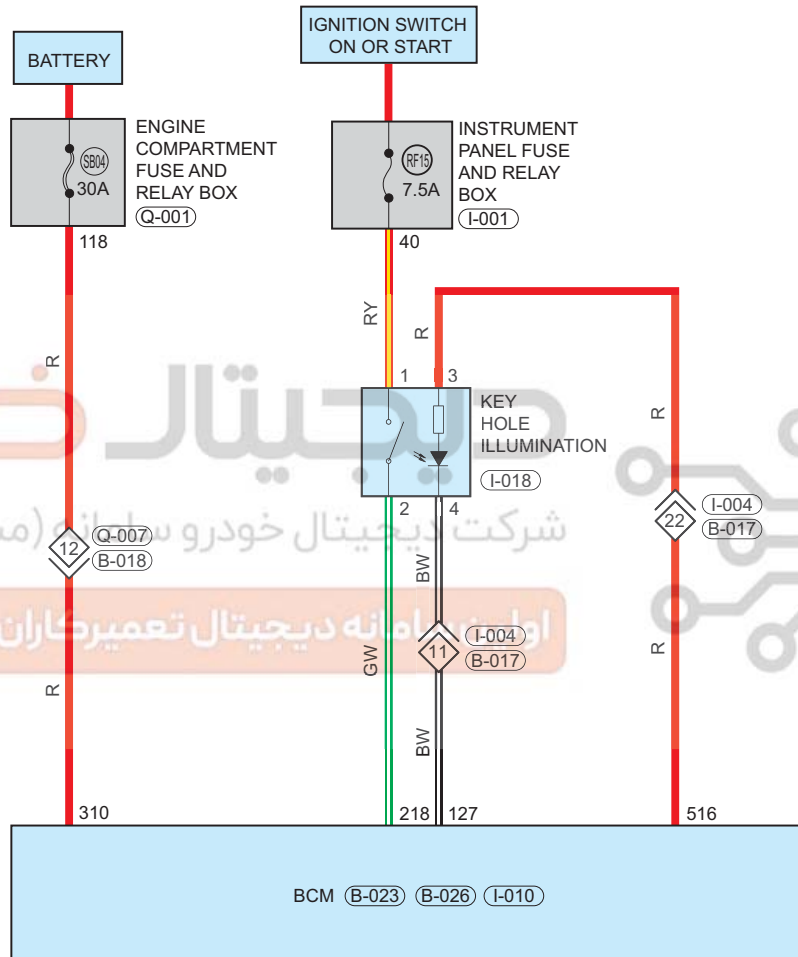

Key Hole Illumination

Circuit Diagram (Page 1 of 1)

09

LIE013001