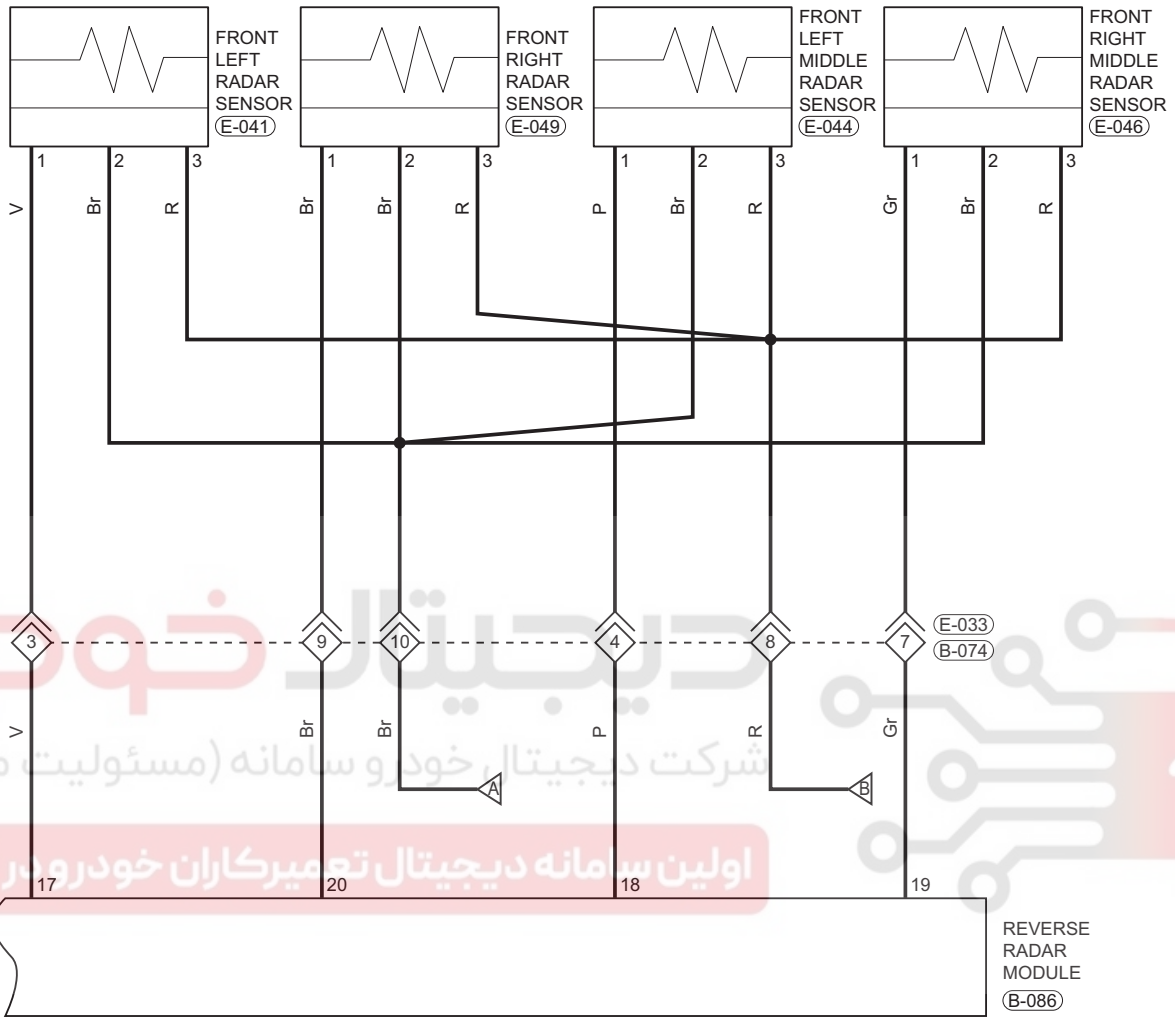

Reversing Radar System (Page 4 of 8)

Reversing Radar System (Page 5 of 8)

Reversing Radar System (Page 6 of 8)

FOR 8 SENSORS

(E-041) (E-049)
B B
(E-044) (E-046)
B B

(B-074)
B

(B-086)
W

ET15530060