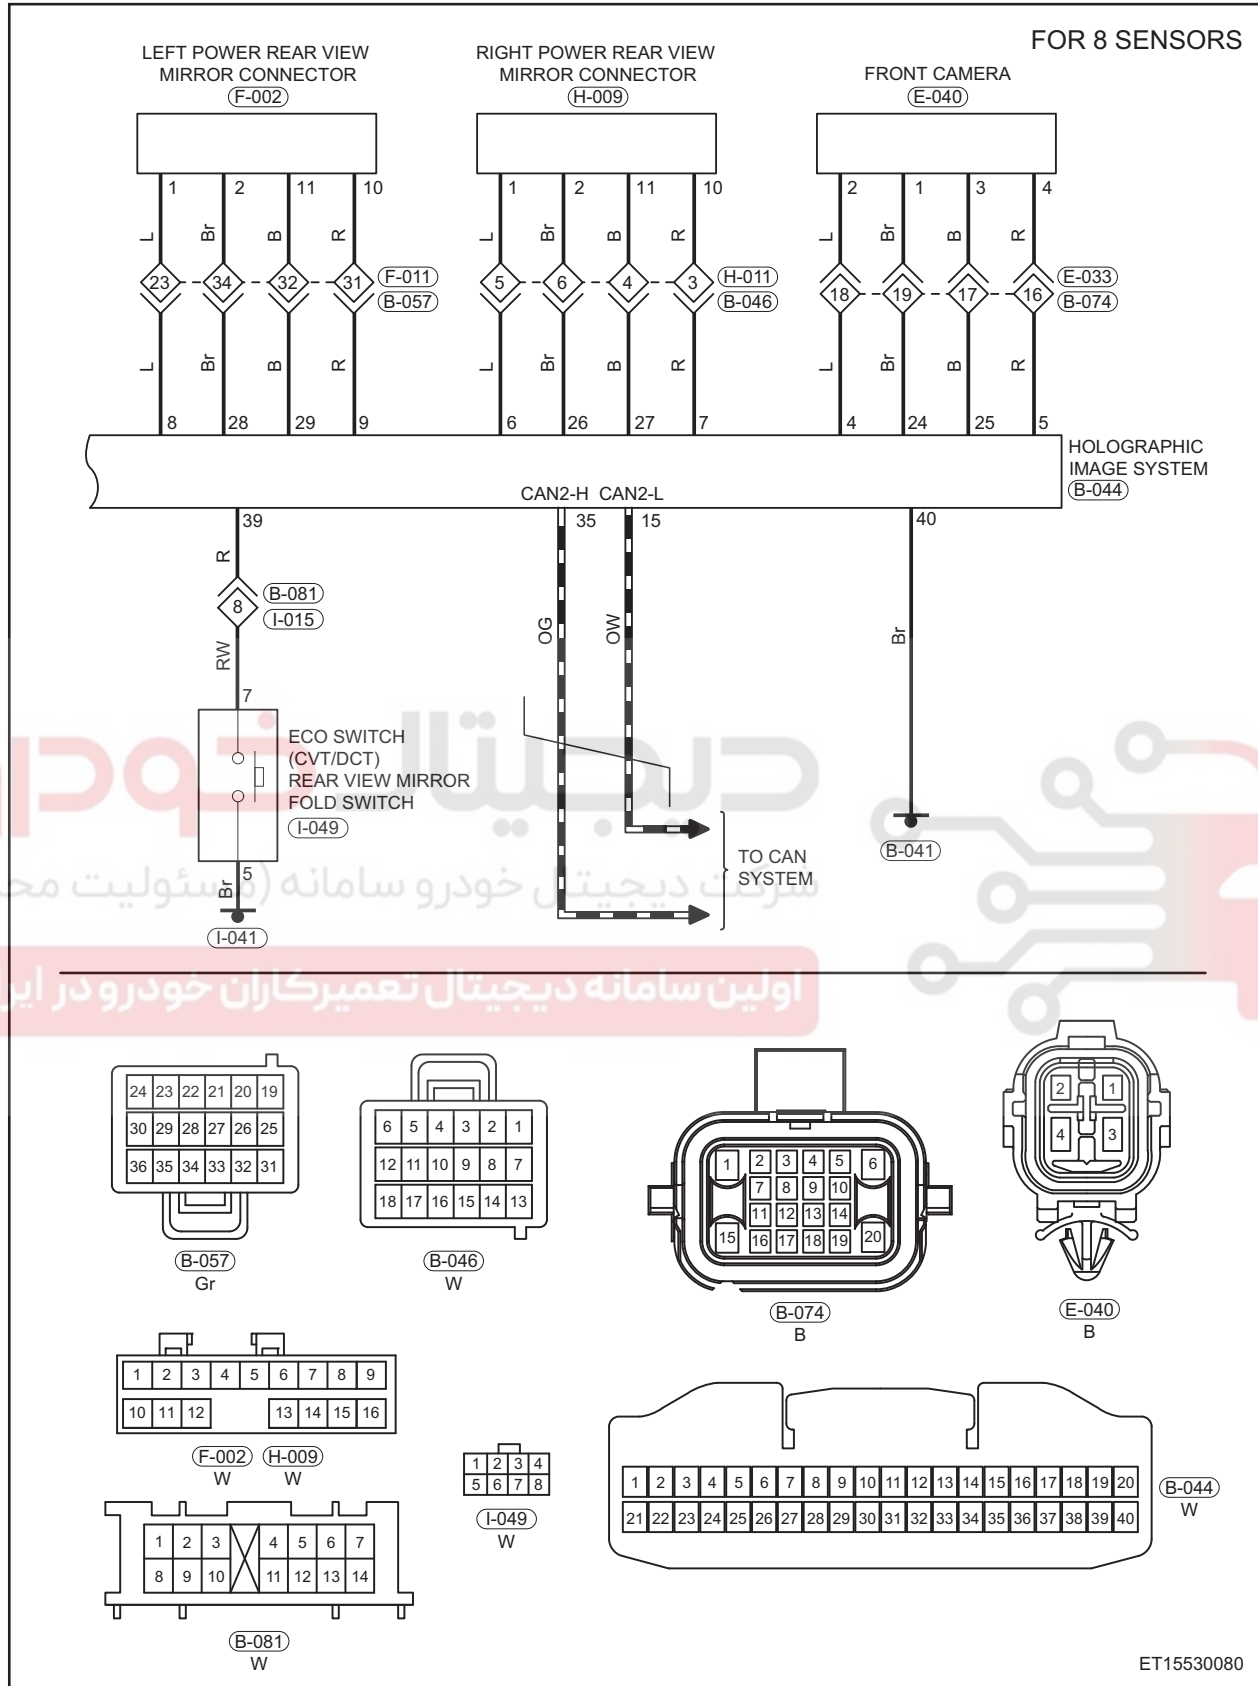

Reversing Radar System (Page 8 of 8)

دیجیتال خودرو (سئولیت محدود)
اولین سامانه دیجیتال تعمیرکاران خودرو در ایران

ET15530080