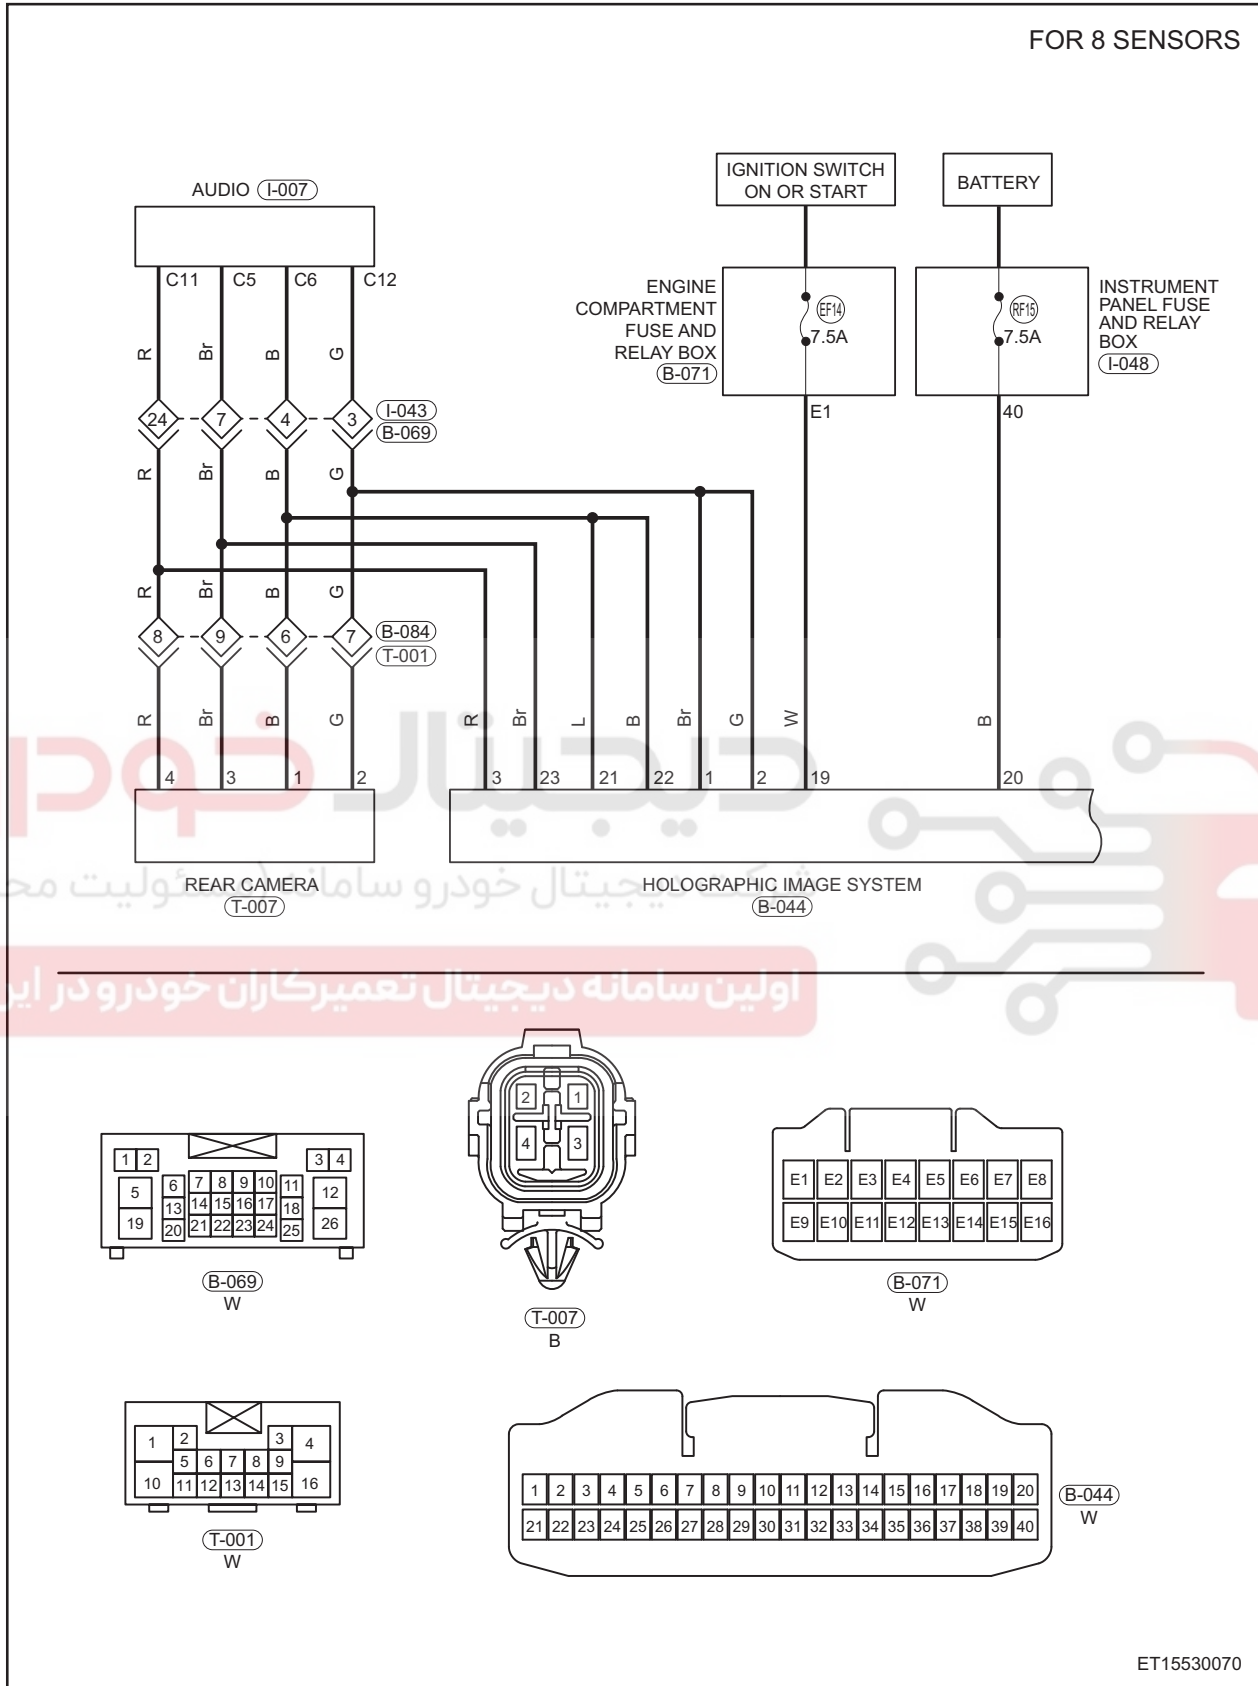

Reversing Radar System (Page 7 of 8)