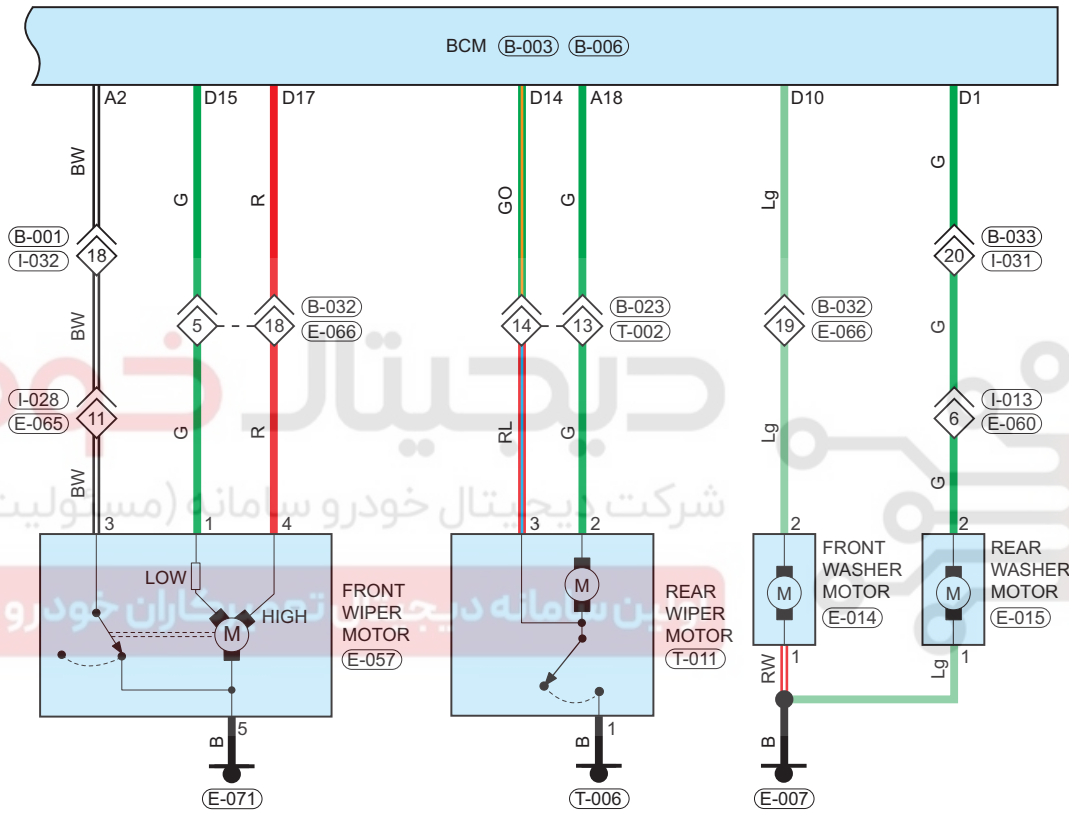

Circuit Diagram (Page 2 of 2)

09

ET11091902