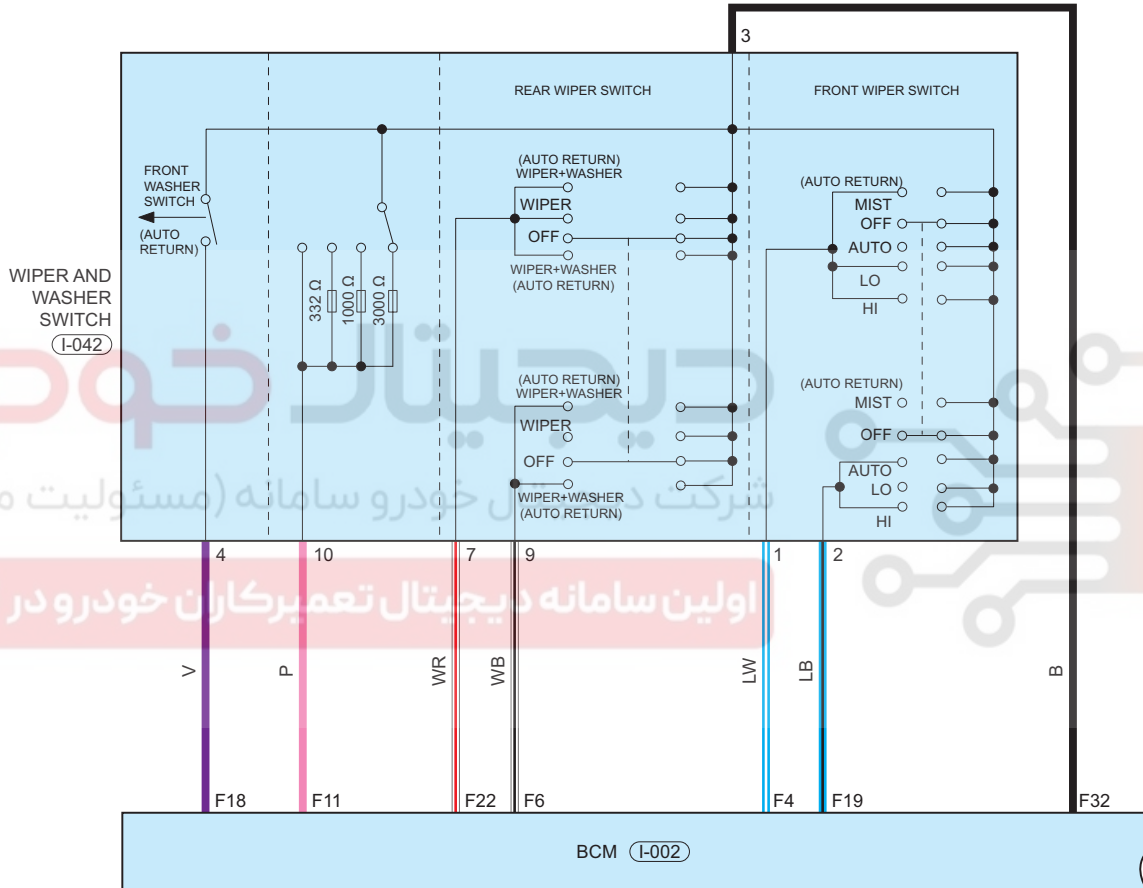

Wiper and Washer

Circuit Diagram (Page 1 of 2)

09

Parts Location

| Connector Code | See Page | Connector Code | See Page | Connector Code | See Page |
|----------------|----------|----------------|----------|----------------|----------|
| I-042 | 08-9 | I-002 | 08-9 | | |

Form of Connector

| Connector Code | See Page | Connector Code | See Page | Connector Code | See Page |
|----------------|----------|----------------|----------|----------------|----------|
| I-042 | 12-7 | I-002 | 12-7 | | |