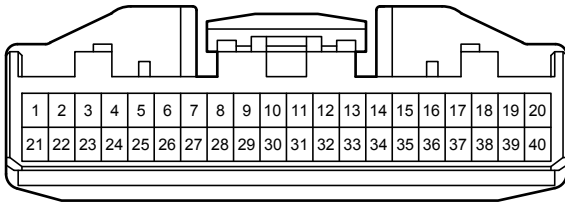

Headlight Beam Level Control (Automatic) (Before Oct. 2015 Production)

Headlight Beam Level Control (Automatic) (Before Oct. 2015 Production)

- * 1 : w/o VSC
- * 2 : w/ VSC
- * 3 : w/ Stop & Start System
- * 4 : w/o Stop & Start System

Headlight Beam Level Control (Automatic) (Before Oct. 2015 Production)

Headlight Beam Level Control (Automatic) (Before Oct. 2015 Production)

G16

Black

90980-12557

G17

White

90980-12767