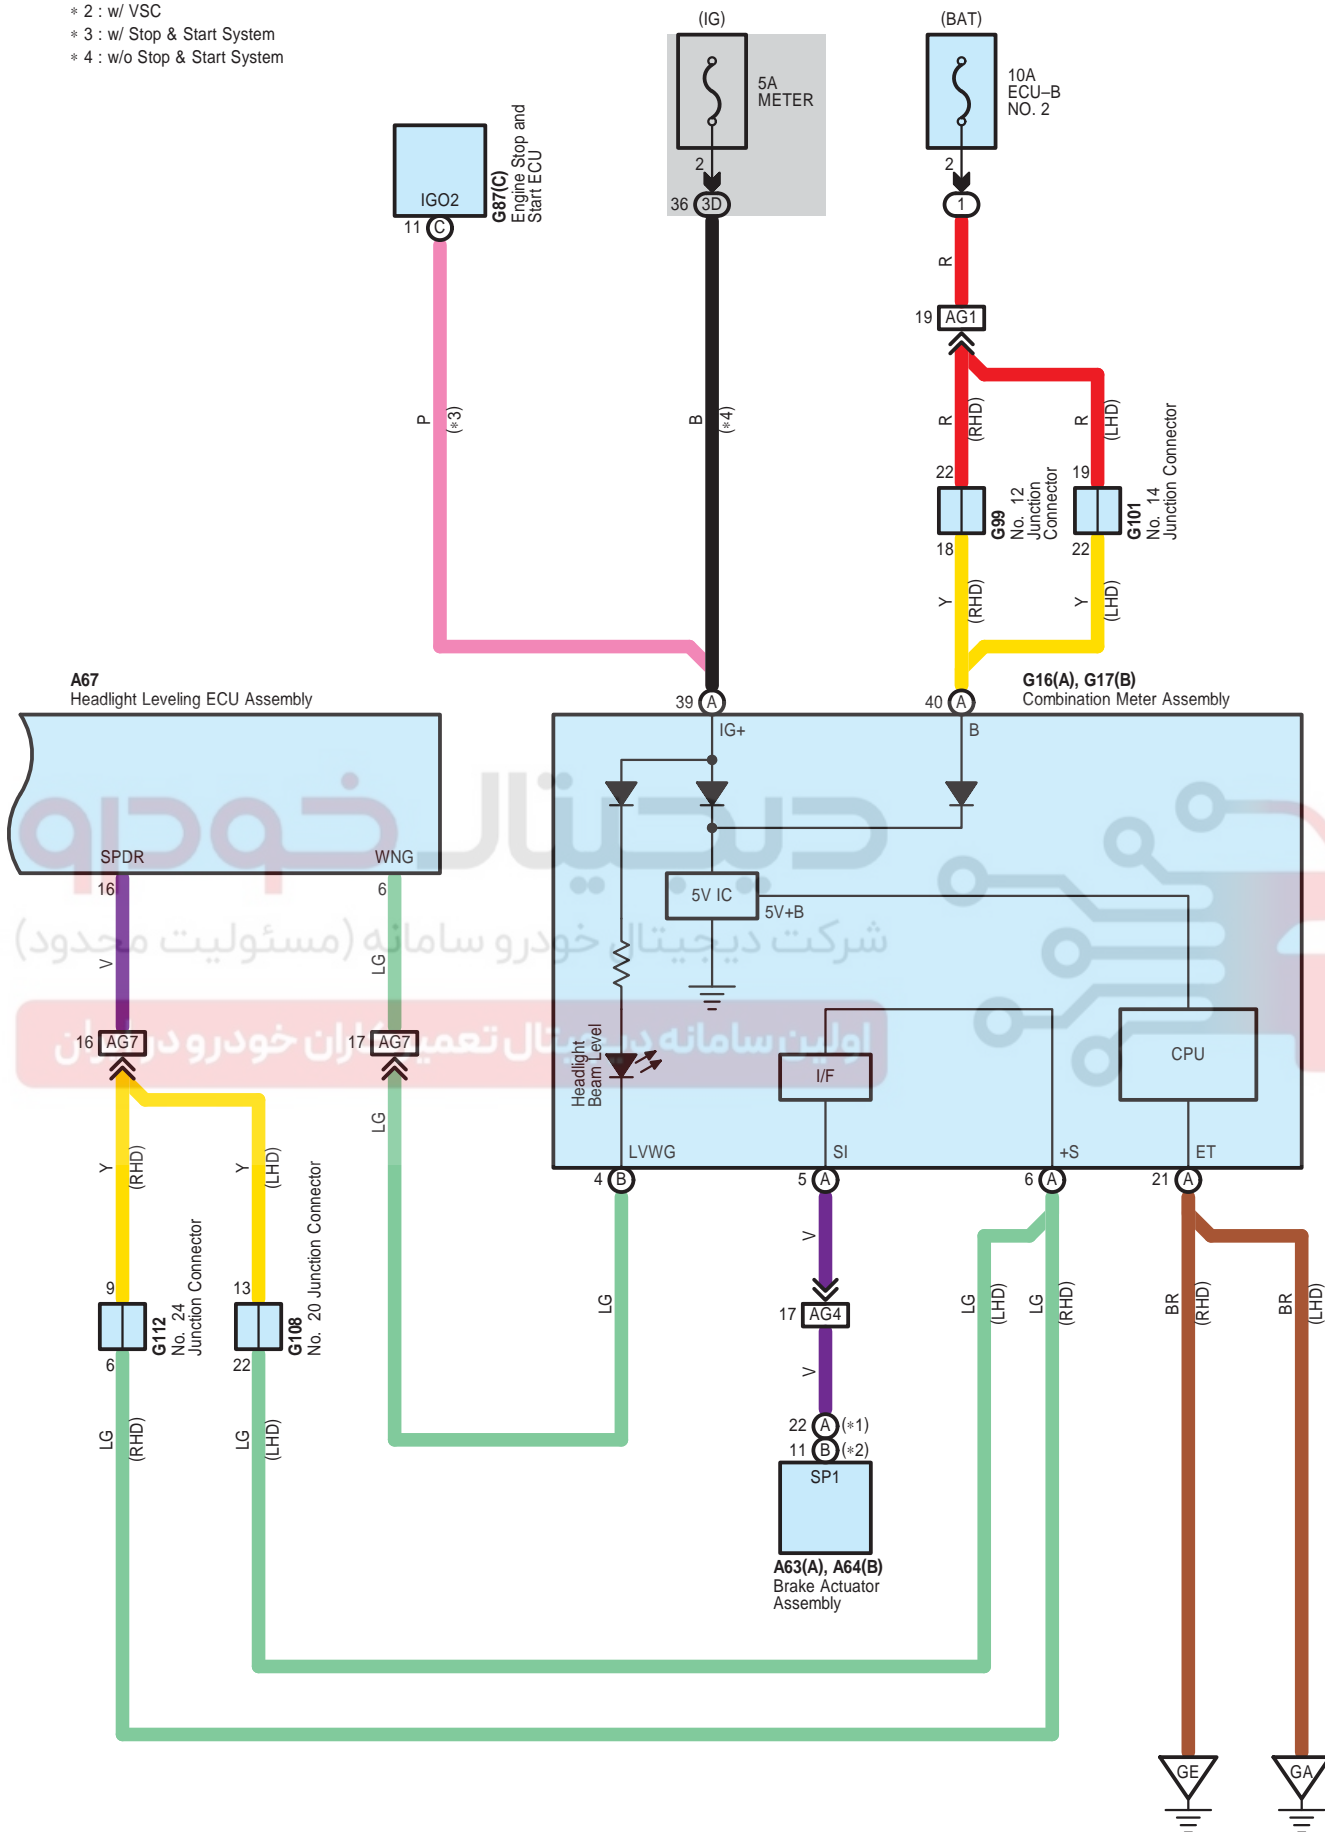

Headlight Beam Level Control (Automatic) (Before Oct. 2015 Production)

Headlight Beam Level Control (Automatic) (Before Oct. 2015 Production)

- * 1 : w/o VSC
- * 2 : w/ VSC
- * 3 : w/ Stop & Start System
- * 4 : w/o Stop & Start System

Headlight Beam Level Control (Automatic) (Before Oct. 2015 Production)

Headlight Beam Level Control (Automatic) (Before Oct. 2015 Production)

G16

Black

90980-12557

G17

White

90980-12767

90980-12372

G101

White

90980-12372

اولین سامانه دیجیتال تعمیرکاران خودرو در ایران

Headlight Beam Level Control (Automatic) (Before Oct. 2015 Production)

G108
Gray

90980-12372

3B
White

90980-12A15

Headlight Beam Level Control (Automatic) (Before Oct. 2015 Production)

3C
White

90980-12887

3D
White

90980-12890

AG1
Blue