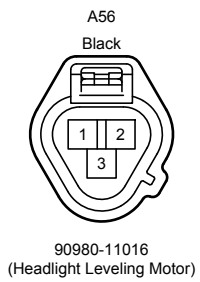

Headlight Beam Level Control (Automatic) (Before Oct. 2015 Production)

Headlight Beam Level Control (Automatic) (Before Oct. 2015 Production)

- * 1 : w/o VSC
- * 2 : w/ VSC
- * 3 : w/ Stop & Start System
- * 4 : w/o Stop & Start System

Headlight Beam Level Control (Automatic) (Before Oct. 2015 Production)

Headlight Beam Level Control (Automatic) (Before Oct. 2015 Production)

G16

Black

90980-12557

G17

White

90980-12767