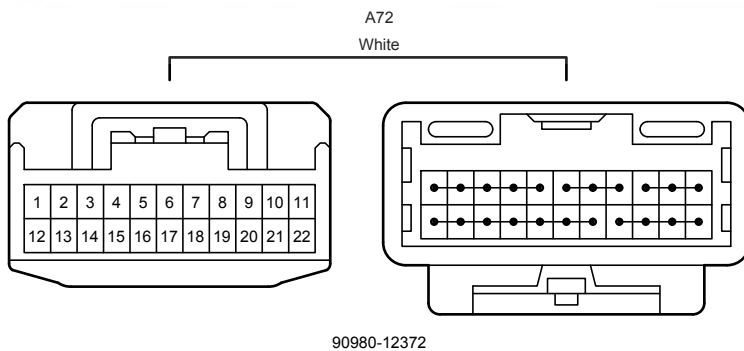

Headlight Beam Level Control (Automatic) (Before Oct. 2015 Production)

Headlight Beam Level Control (Automatic) (Before Oct. 2015 Production)

- * 1 : w/o VSC
- * 2 : w/ VSC
- * 3 : w/ Stop & Start System
- * 4 : w/o Stop & Start System

Headlight Beam Level Control (Automatic) (Before Oct. 2015 Production)

Headlight Beam Level Control (Automatic) (Before Oct. 2015 Production)

G16

Black

90980-12557

G17

White

90980-12767