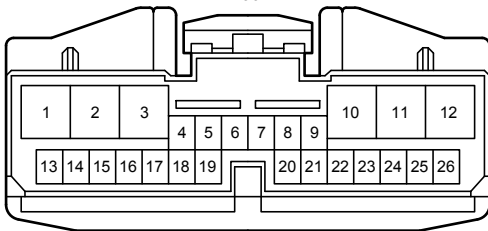

G87

82824-12510

White