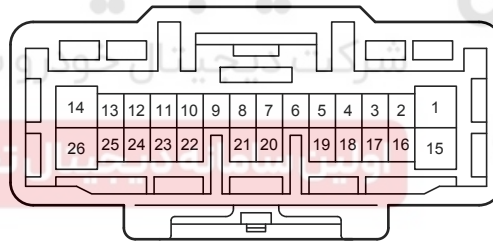

90980-12353

AG1
Blue

90980-12770