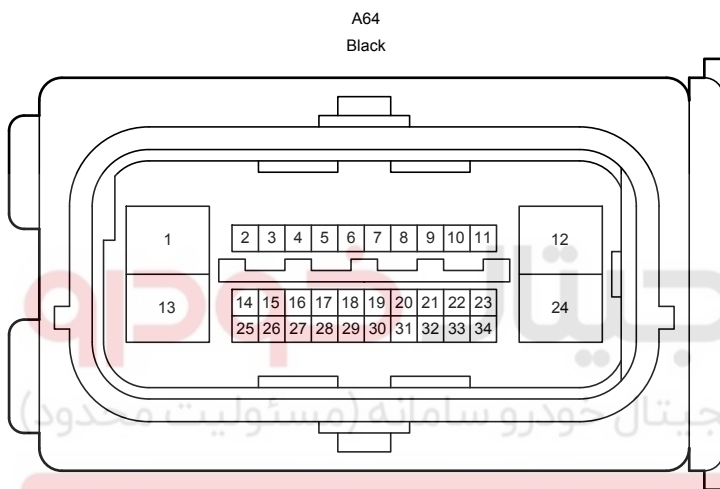

Headlight Beam Level Control (Automatic) (Before Oct. 2015 Production)

Headlight Beam Level Control (Automatic) (Before Oct. 2015 Production)

- * 1 : w/o VSC
- * 2 : w/ VSC
- * 3 : w/ Stop & Start System
- * 4 : w/o Stop & Start System

Headlight Beam Level Control (Automatic) (Before Oct. 2015 Production)

Headlight Beam Level Control (Automatic) (Before Oct. 2015 Production)

G16

Black

90980-12557

G17

White

90980-12767