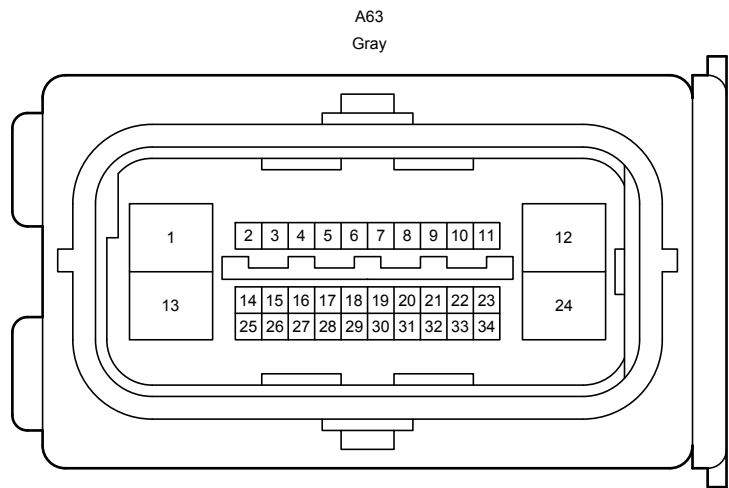

Headlight Beam Level Control (Automatic) (Before Oct. 2015 Production)

Headlight Beam Level Control (Automatic) (Before Oct. 2015 Production)

- * 1 : w/o VSC
- * 2 : w/ VSC
- * 3 : w/ Stop & Start System
- * 4 : w/o Stop & Start System

Headlight Beam Level Control (Automatic) (Before Oct. 2015 Production)

Headlight Beam Level Control (Automatic) (Before Oct. 2015 Production)

G16

Black

90980-12557

G17

White

90980-12767