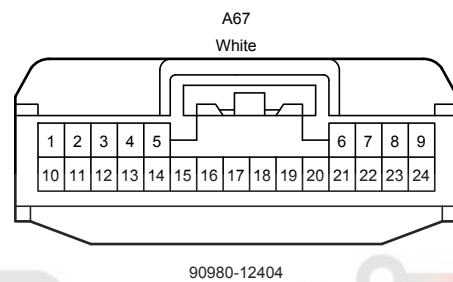

Headlight Beam Level Control (Automatic) (Before Oct. 2015 Production)

Headlight Beam Level Control (Automatic) (Before Oct. 2015 Production)

- * 1 : w/o VSC
- * 2 : w/ VSC
- * 3 : w/ Stop & Start System
- * 4 : w/o Stop & Start System

Headlight Beam Level Control (Automatic) (Before Oct. 2015 Production)

Headlight Beam Level Control (Automatic) (Before Oct. 2015 Production)

G16

Black

90980-12557

G17

White

90980-12767