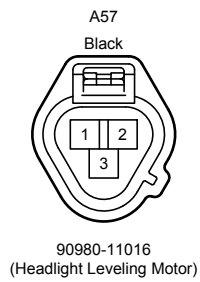

Headlight Beam Level Control (Automatic) (Before Oct. 2015 Production)

Headlight Beam Level Control (Automatic) (Before Oct. 2015 Production)

- * 1 : w/o VSC
- * 2 : w/ VSC
- * 3 : w/ Stop & Start System
- * 4 : w/o Stop & Start System

Headlight Beam Level Control (Automatic) (Before Oct. 2015 Production)

Headlight Beam Level Control (Automatic) (Before Oct. 2015 Production)

G16

Black

90980-12557

G17

White

90980-12767