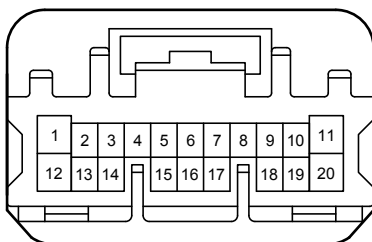

Headlight Beam Level Control (Automatic) (Before Oct. 2015 Production)

AG4
White