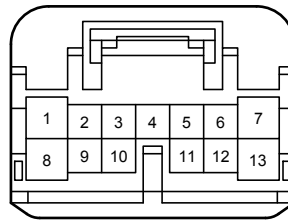

Headlight Beam Level Control (Automatic) (Before Oct. 2015 Production)

Headlight Beam Level Control (Automatic) (Before Oct. 2015 Production)

G16

Black

90980-12557

G17

White

90980-12767