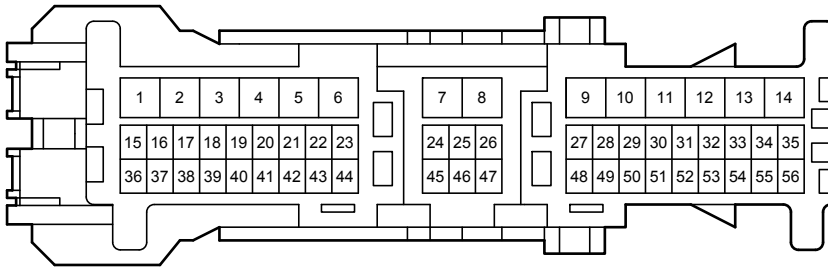

3B
White

90980-12A15

Headlight Beam Level Control (Automatic) (Before Oct. 2015 Production)

3C
White

90980-12887

3D
White

90980-12890

AG1
Blue