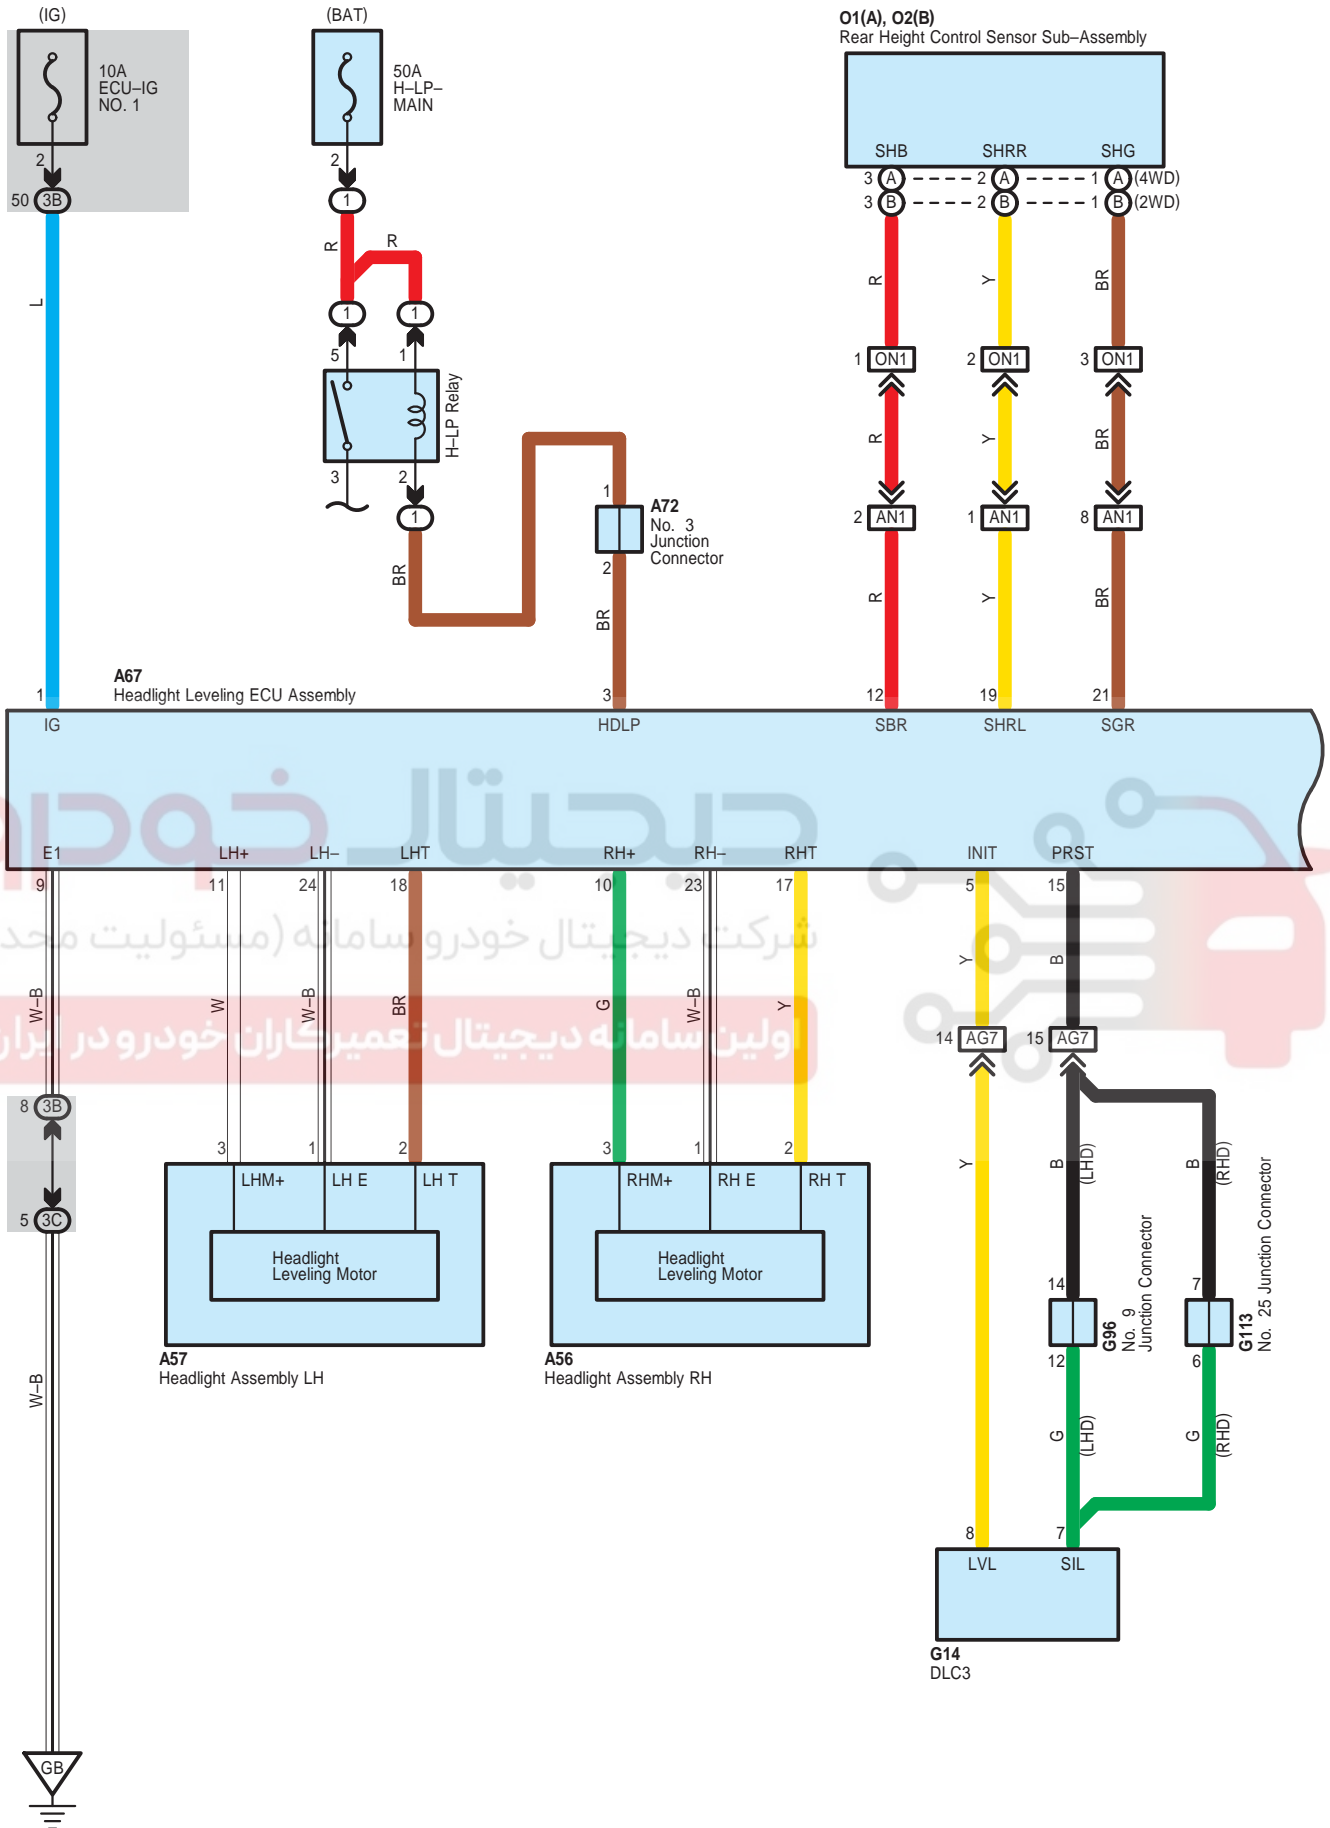

Headlight Beam Level Control (Automatic) (Before Oct. 2015 Production)

Headlight Beam Level Control (Automatic) (Before Oct. 2015 Production)

- * 1 : w/o VSC
- * 2 : w/ VSC
- * 3 : w/ Stop & Start System
- * 4 : w/o Stop & Start System

Headlight Beam Level Control (Automatic) (Before Oct. 2015 Production)

Headlight Beam Level Control (Automatic) (Before Oct. 2015 Production)

G16

Black

90980-12557

G17

White

90980-12767

3B
White

90980-12A15

Headlight Beam Level Control (Automatic) (Before Oct. 2015 Production)

3C
White

90980-12887

3D
White

90980-12890

AG1
Blue