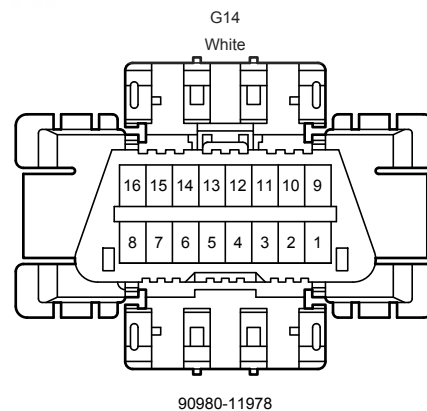

Headlight Beam Level Control (Automatic) (Before Oct. 2015 Production)

Headlight Beam Level Control (Automatic) (Before Oct. 2015 Production)

- * 1 : w/o VSC
- * 2 : w/ VSC
- * 3 : w/ Stop & Start System
- * 4 : w/o Stop & Start System

Headlight Beam Level Control (Automatic) (Before Oct. 2015 Production)

Headlight Beam Level Control (Automatic) (Before Oct. 2015 Production)

G16

Black

90980-12557

G17

White

90980-12767