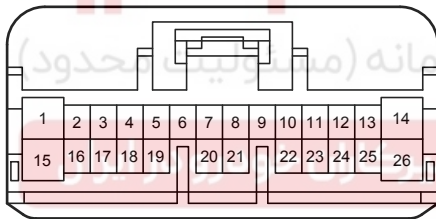

3B
White

90980-12A15

Headlight Beam Level Control (Automatic) (Before Oct. 2015 Production)

3C
White

90980-12887

3D
White

90980-12890

AG1
Blue