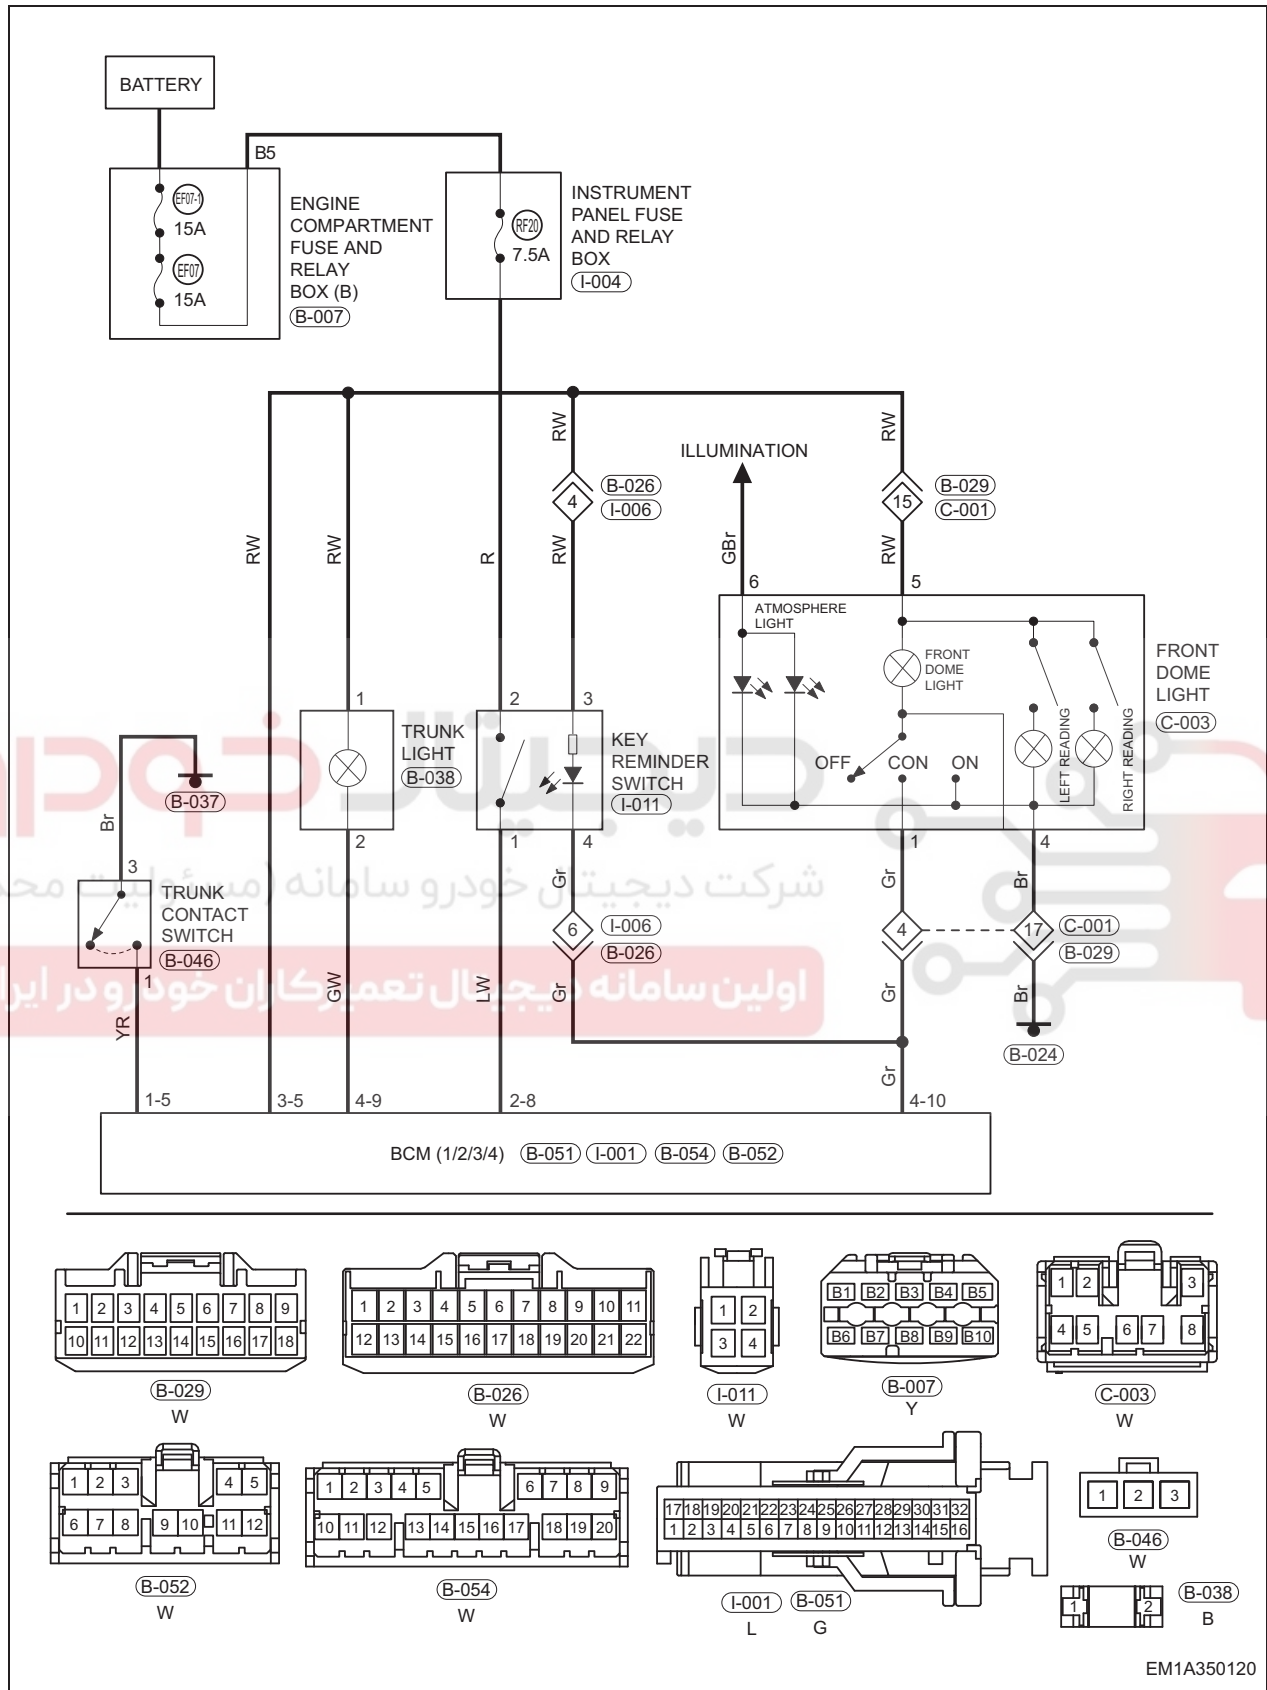

Interior Dome Light

36

EM1A350120