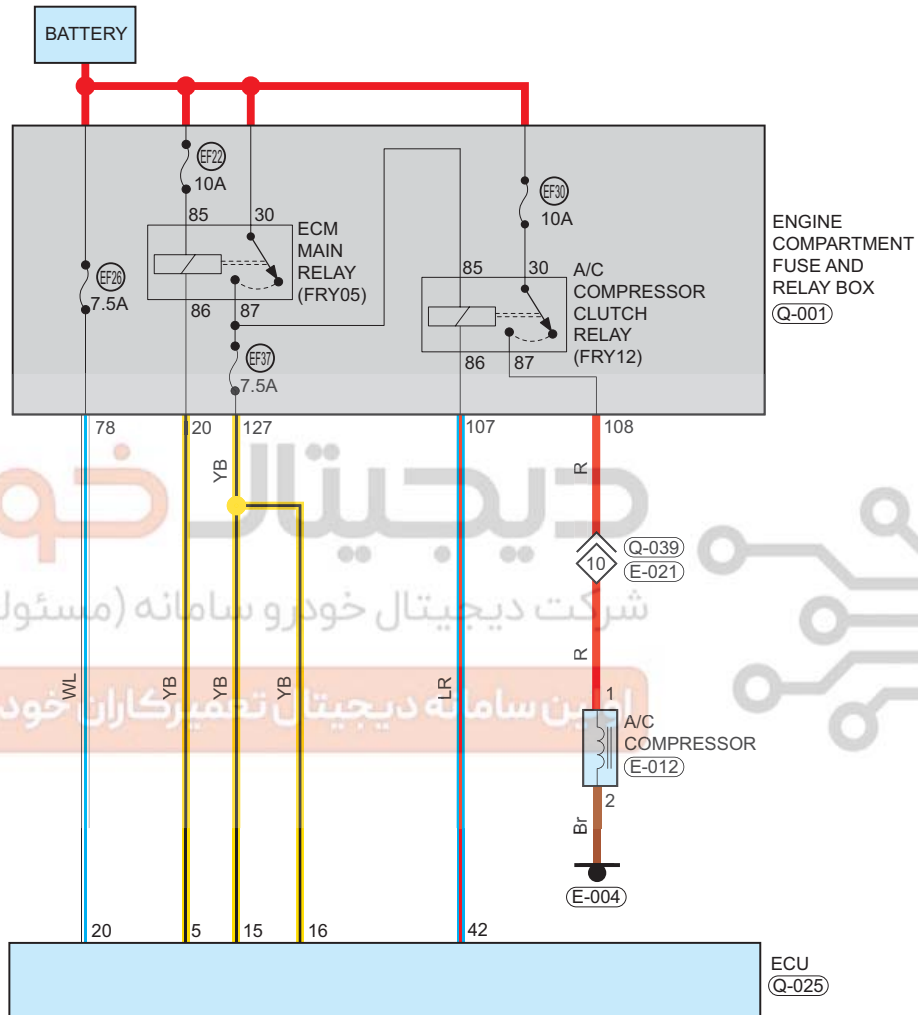

Circuit Diagram (Page 4 of 4)