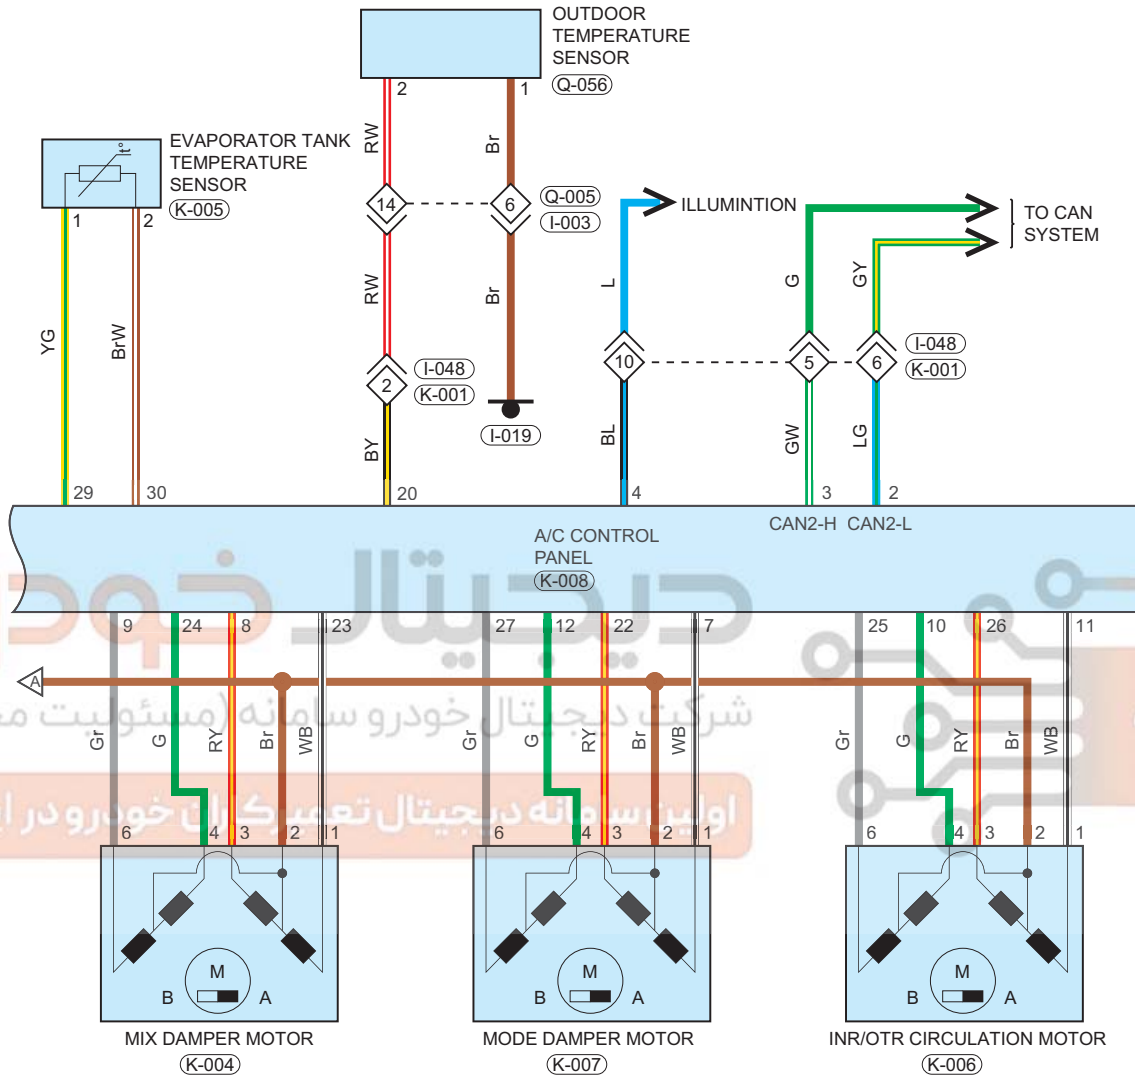

Electrical A/C System (DCT)

Circuit Diagram (Page 1 of 4)

09

Parts Location

Connector Code	See Page	Connector Code	See Page	Connector Code	See Page
Q-001	08-10	I-001	08-23	B-023	08-36
I-010	08-23	T-007	08-60	T-008	08-60
T-003	08-60	K-008	08-62		

Fuse and Relay

Fuse/Relay	See Page	Fuse and Relay Box
EF15	06-2	Engine Compartment Fuse And Relay Box
RF15	06-8	Instrument Panel Fuse and Relay Box
RF24	06-8	Instrument Panel Fuse and Relay Box
RF18	06-8	Instrument Panel Fuse and Relay Box
RF09	06-8	Instrument Panel Fuse and Relay Box
RF07	06-8	Instrument Panel Fuse and Relay Box
Defogger Relay (RRY03)	06-8	Instrument Panel Fuse and Relay Box

Location of Junction Connector

Connector Code	See Page	Connector Code	See Page	Connector Code	See Page
Q-006, I-005	08-10, 08-23	I-048, K-001	08-23, 08-62	I-004, B-017	08-23, 08-36
B-005, T-001	08-36, 08-60				

Circuit Diagram (Page 2 of 4)

09

ACE002001

Parts Location

Connector Code	See Page	Connector Code	See Page	Connector Code	See Page
K-005	08-62	Q-056	08-10	I-019	08-23
K-008	08-62	K-004	08-62	K-007	08-62
K-006	08-62				