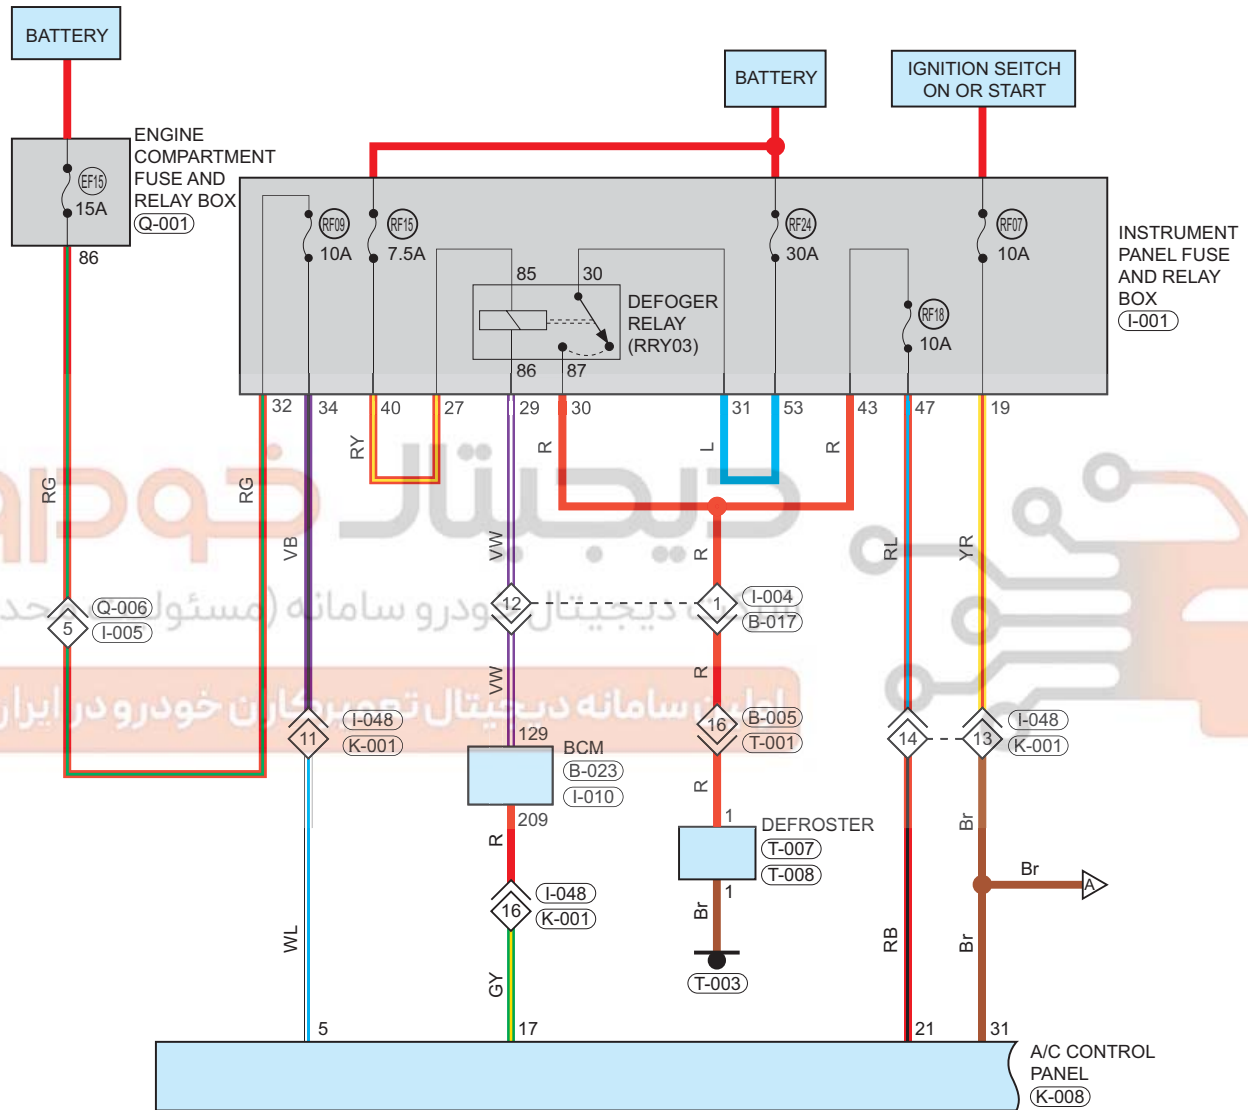

Electrical A/C System (DCT)

Circuit Diagram (Page 1 of 4)

09

Parts Location

Connector Code	See Page	Connector Code	See Page	Connector Code	See Page
Q-001	08-10	I-001	08-23	B-023	08-36
I-010	08-23	T-007	08-60	T-008	08-60
T-003	08-60	K-008	08-62		

Fuse and Relay

Fuse/Relay	See Page	Fuse and Relay Box
EF15	06-2	Engine Compartment Fuse And Relay Box
RF15	06-8	Instrument Panel Fuse and Relay Box
RF24	06-8	Instrument Panel Fuse and Relay Box
RF18	06-8	Instrument Panel Fuse and Relay Box
RF09	06-8	Instrument Panel Fuse and Relay Box
RF07	06-8	Instrument Panel Fuse and Relay Box
Defogger Relay (RRY03)	06-8	Instrument Panel Fuse and Relay Box

Location of Junction Connector

Connector Code	See Page	Connector Code	See Page	Connector Code	See Page
Q-006, I-005	08-10, 08-23	I-048, K-001	08-23, 08-62	I-004, B-017	08-23, 08-36
B-005, T-001	08-36, 08-60				

Form of Connector

Connector Code	See Page	Connector Code	See Page	Connector Code	See Page
Q-001	12-17	I-001	12-4	B-023	12-8
I-010	12-4	T-007	12-16	T-008	12-16
T-003	12-16	K-008	12-13	Q-006, I-005	12-17, 12-4
I-048, K-001	12-4, 12-13	I-004, B-017	12-4, 12-8	B-005, T-001	12-8, 12-16