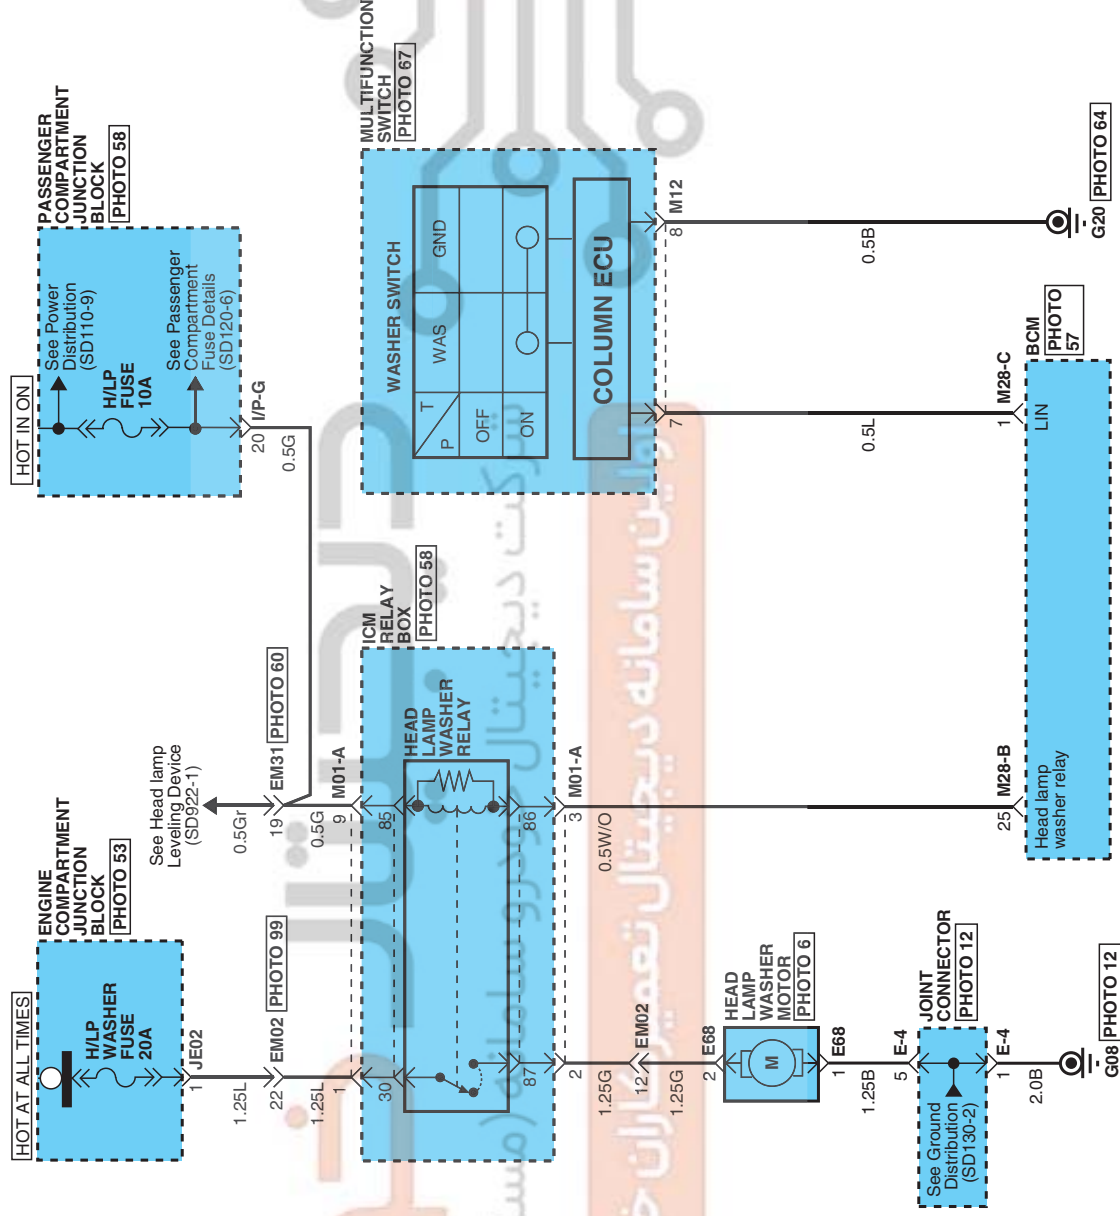

HEAD LAMP WASHER SYSTEM EC3D3F-44

HEAD LAMP WASHER SYSTEM (1)

SD923-1

HEAD LAMP WASHER SYSTEM

HEAD LAMP WASHER SYSTEM (2)

<b>SD923-2</b>			
<b>E68</b> 	<b>M01-A</b> 	<b>M12</b> 	<b>M28-B</b> 
AMP_JPT_02F_B_CLIP	AMP_0925_20F_W	AMP_040M1_08F_B	AMP_0407_26F_W_HD
<b>M28-C</b> 	BLANK	BLANK	BLANK
AMP_0407_16F_W_040			