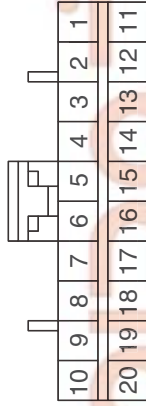

DAYTIME RUNNING LIGHTS E6E98F4A

DAYTIME RUNNING LIGHTS (1)

SD958-1

ENFS06958A

DAYTIME RUNNING LIGHTS

DAYTIME RUNNING LIGHTS (2)

SD958-2

ENFS06958BL

DAYTIME RUNNING LIGHTS

DAYTIME RUNNING LIGHTS (3)

SD958-3

C32/C132

SUM\_ALTWP\_03F\_B

M08-1

AMP\_040M2\_20F\_B

M33-B