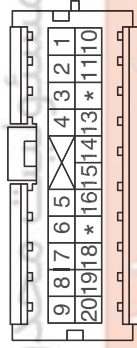

DAYTIME RUNNING LIGHTS

DAYTIME RUNNING LIGHTS (3)

SD958-3

C32/C132

SUM\_ALTWP\_03F\_B

M08-1

AMP\_040M2\_20F\_B

M33-B