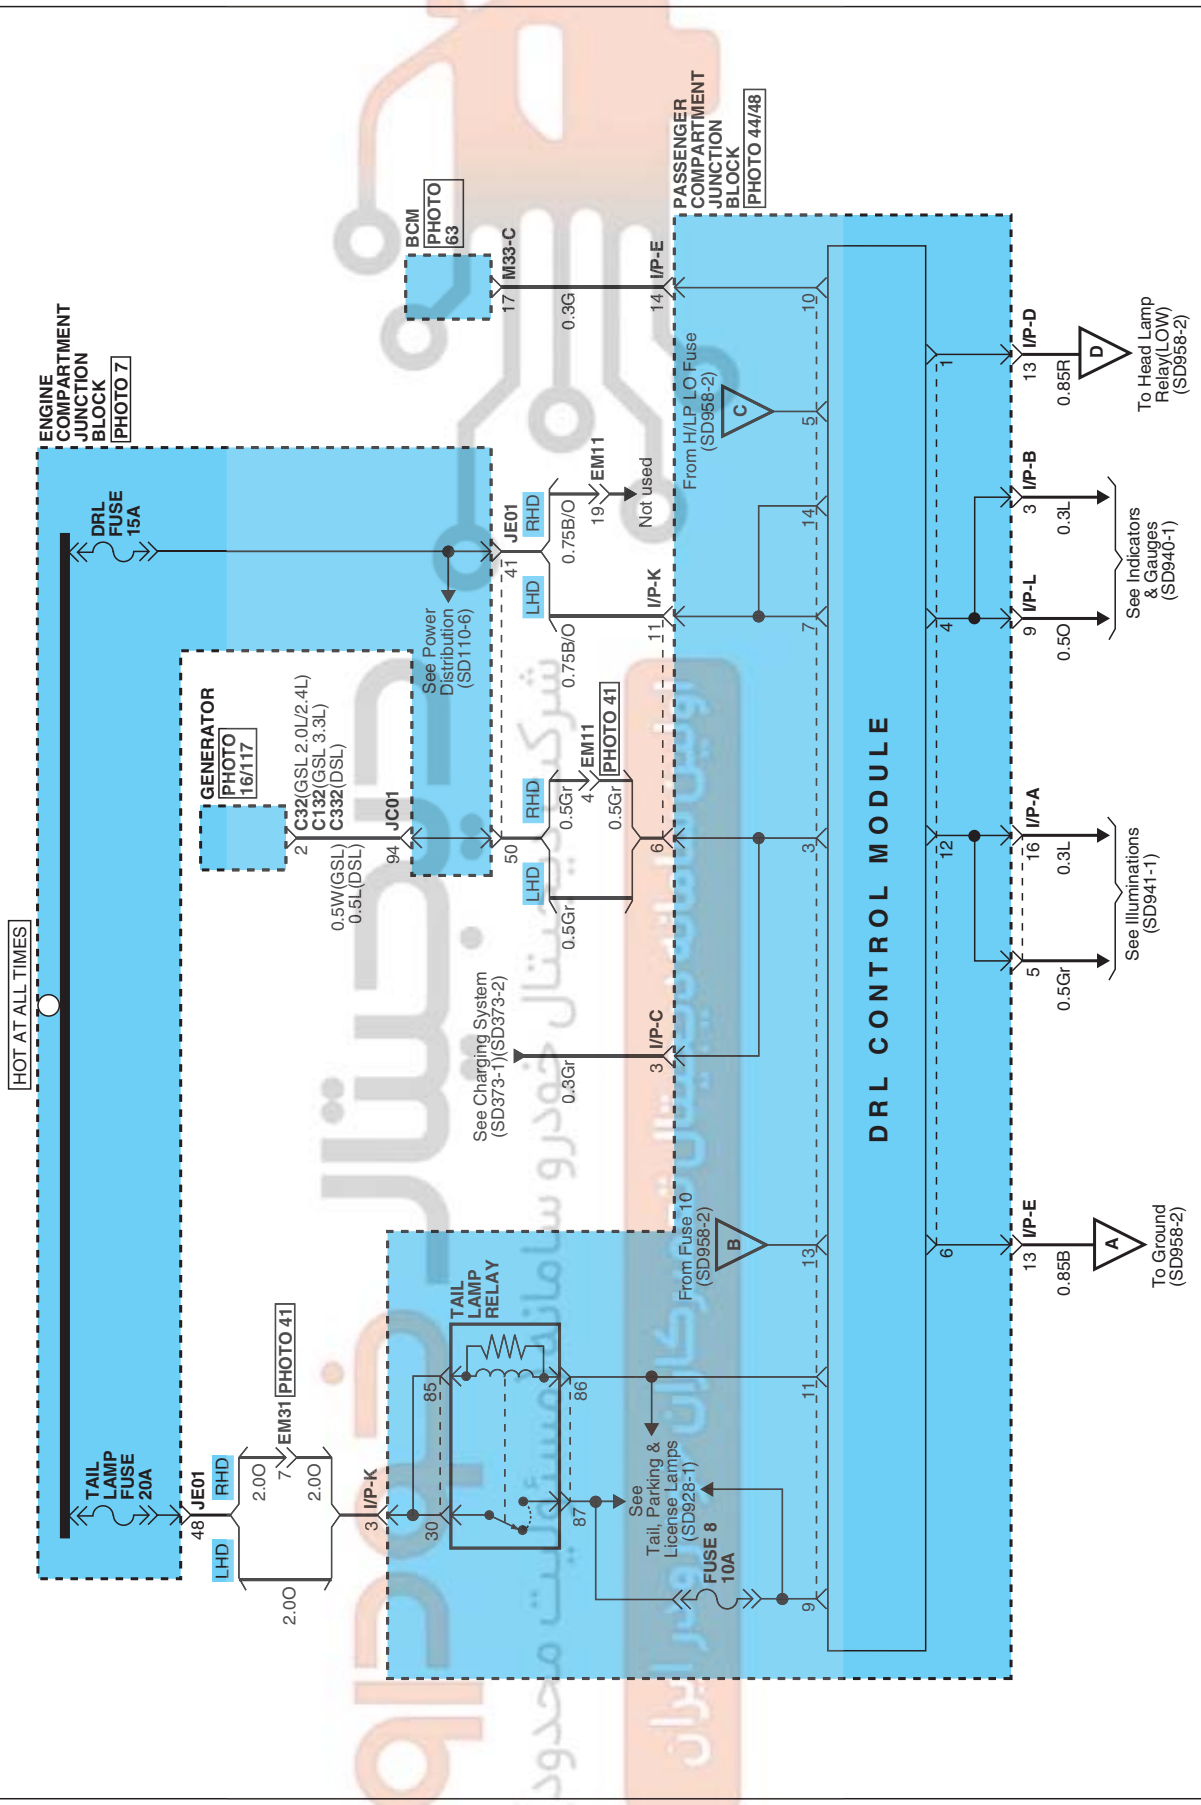

DAYTIME RUNNING LIGHTS E6E98F4A

DAYTIME RUNNING LIGHTS (1)

SD958-1

ENFS06958A

DAYTIME RUNNING LIGHTS

DAYTIME RUNNING LIGHTS (2)

SD958-2

ENFS06958BL

DAYTIME RUNNING LIGHTS

DAYTIME RUNNING LIGHTS (3)

SD958-3

C32/C132

SUM\_ALTWP\_03F\_B

M08-1

AMP\_040M2\_20F\_B

M33-B

AMP\_040III\_20F\_W

C332

KET\_58X\_02F\_B

M08-3

AMP\_040M1\_12F\_B

M33-C

E03

KUM\_NNWP\_06F\_B

M30-1

KET\_0509\_18F\_W

E23

KUM\_NNWP\_06F\_B

M31-1

KET\_0509\_18F\_W

BLANK

DAYTIME RUNNING LIGHTS