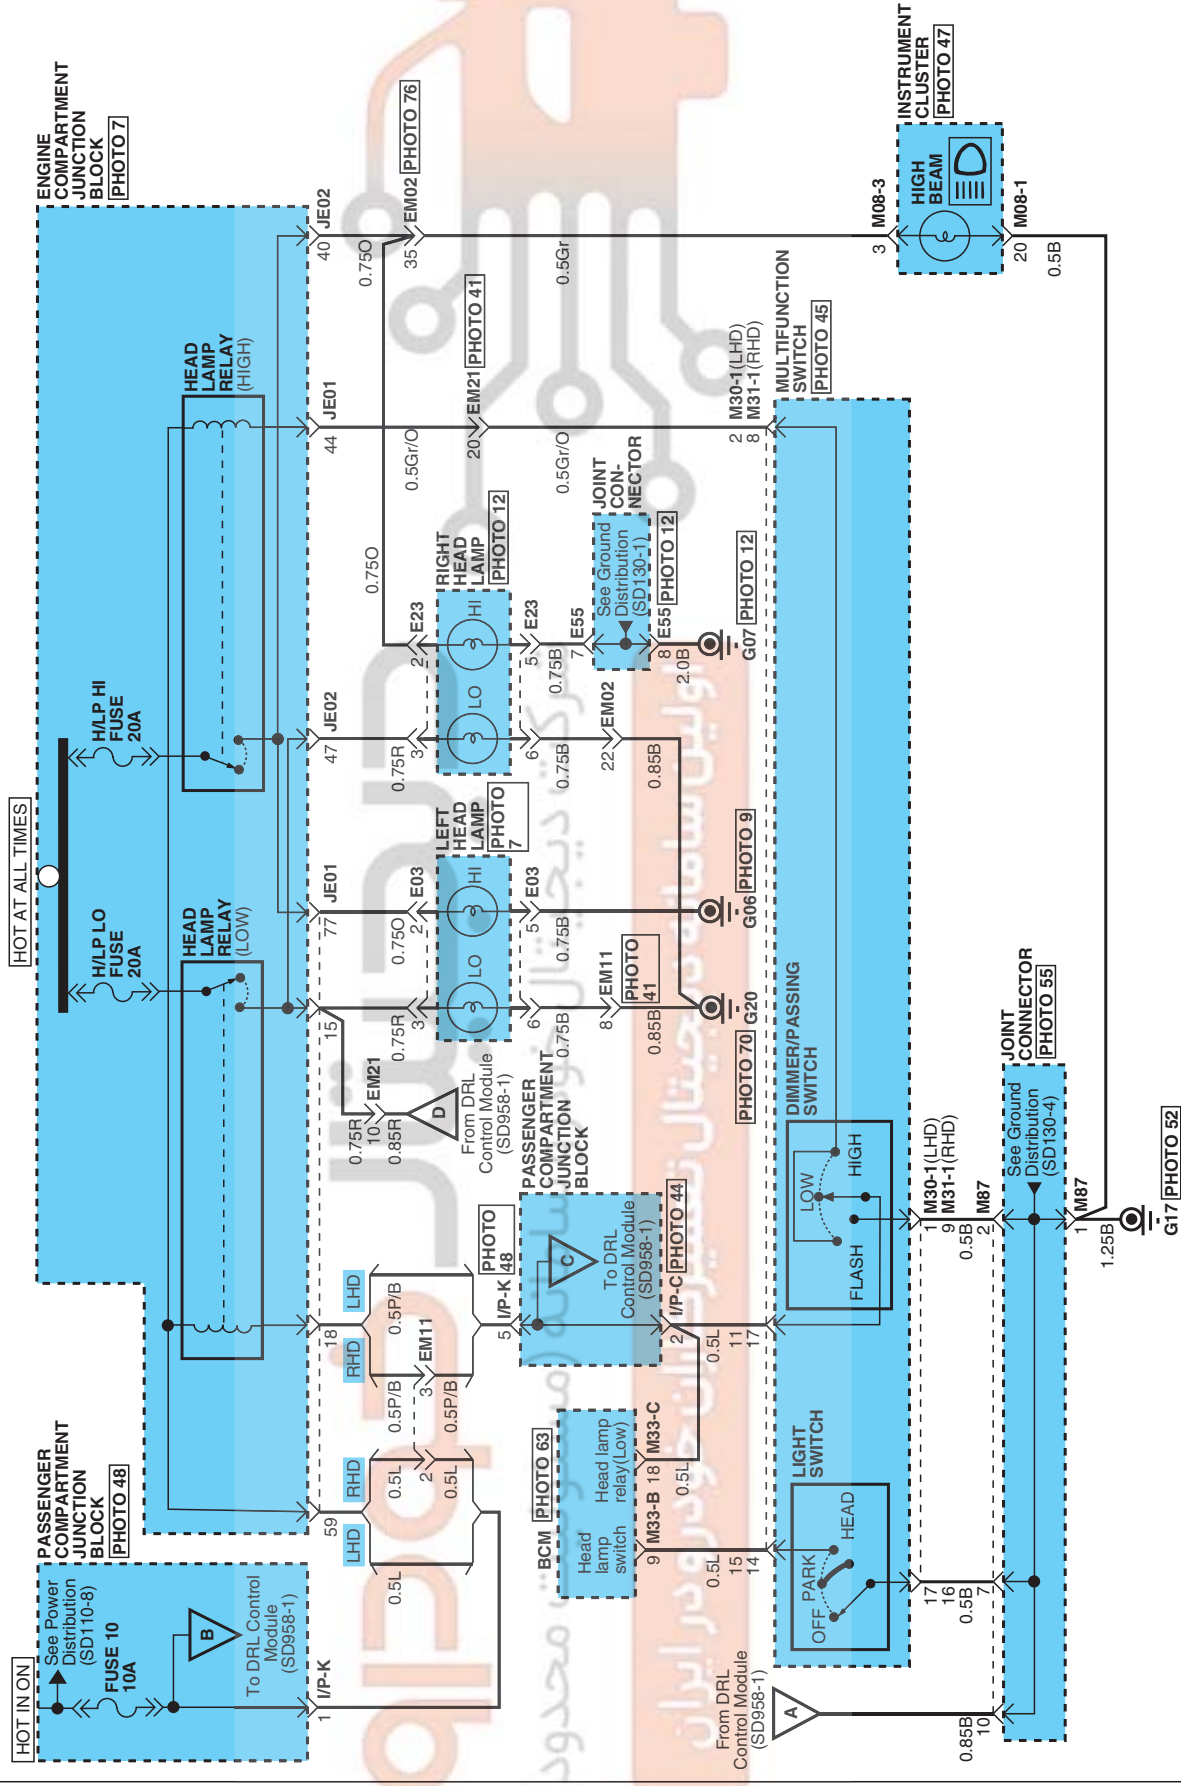

DAYTIME RUNNING LIGHTS E6E98F4A

DAYTIME RUNNING LIGHTS (1)

SD958-1

ENFS06958A

DAYTIME RUNNING LIGHTS

DAYTIME RUNNING LIGHTS (2)

SD958-2

ENFS06958BL

DAYTIME RUNNING LIGHTS

DAYTIME RUNNING LIGHTS (3)

SD958-3

C32/C132

SUM\_ALTWP\_03F\_B

M08-1

AMP\_040M2\_20F\_B

M33-B

AMP\_040III\_20F\_W

C332

KET\_58X\_02F\_B

M08-3

AMP\_040M1\_12F\_B

M33-C

E03

KUM\_NNWP\_06F\_B

M30-1

KET\_0509\_18F\_W

E23

KUM\_NNWP\_06F\_B

M31-1

KET\_0509\_18F\_W

BLANK

DAYTIME RUNNING LIGHTS