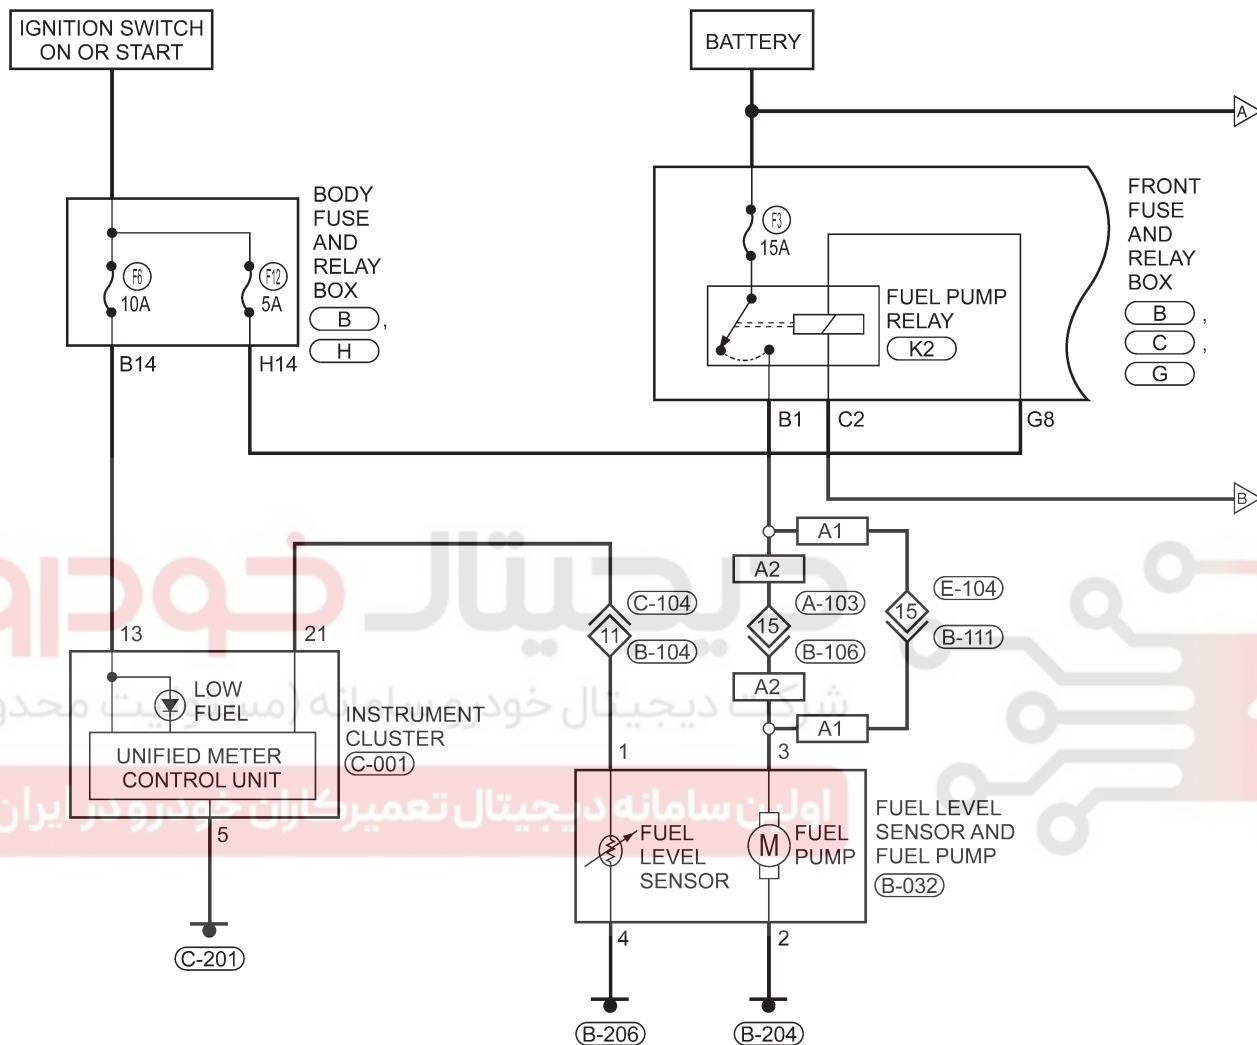

GENERAL INFORMATION

Fuel Delivery System (Page 3 of 6)

FUEL DELIVERY - WITH ACTECO ENGINE SYSTEM

- A1 : WITH ACTECO 1.6L - 1.8L ENGINE SYSTEM
- A2 : WITH ACTECO 2.0L ENGINE SYSTEM

Itsmw040003t

GENERAL INFORMATION

Fuel Delivery System (Page 4 of 6)

- A1 : WITH ACTECO 1.6L - 1.8L ENGINE SYSTEM
- A2 : WITH ACTECO 2.0L ENGINE SYSTEM
- OE1.6 : WITH 1.6L ENGINE SYSTEM WITHOUT EOBD

04

Itsmw040004t

GENERAL INFORMATION

Fuel Delivery System (Page 5 of 6)

GENERAL INFORMATION

Fuel Delivery System (Page 6 of 6)

04