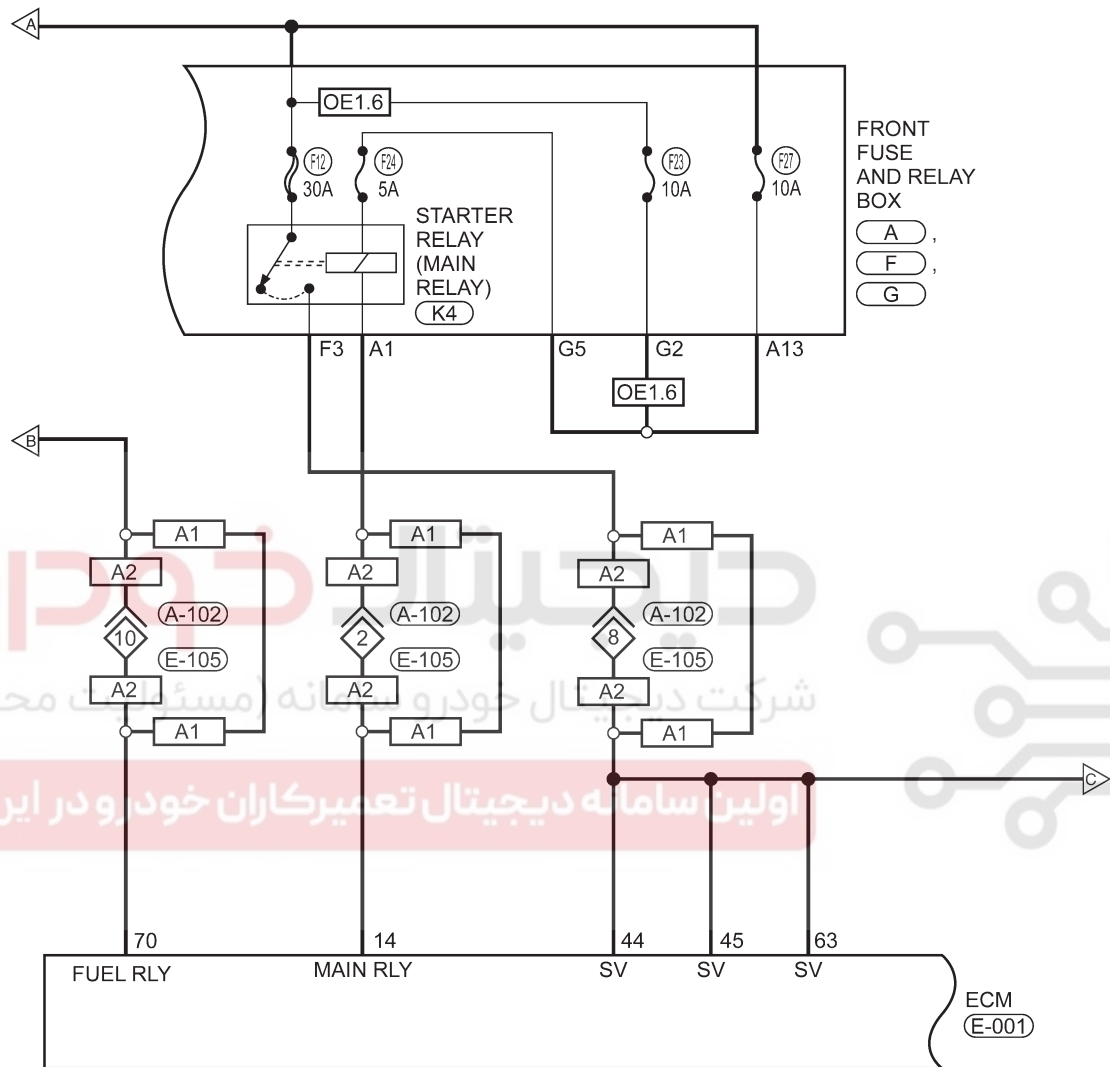

GENERAL INFORMATION

Fuel Delivery System (Page 3 of 6)

FUEL DELIVERY - WITH ACTECO ENGINE SYSTEM

- A1 : WITH ACTECO 1.6L - 1.8L ENGINE SYSTEM
- A2 : WITH ACTECO 2.0L ENGINE SYSTEM

Itsmw040003t

GENERAL INFORMATION

Fuel Delivery System (Page 4 of 6)

- A1 : WITH ACTECO 1.6L - 1.8L ENGINE SYSTEM
- A2 : WITH ACTECO 2.0L ENGINE SYSTEM
- OE1.6 : WITH 1.6L ENGINE SYSTEM WITHOUT EOBD

04

Itsmw040004t

GENERAL INFORMATION

Fuel Delivery System (Page 5 of 6)