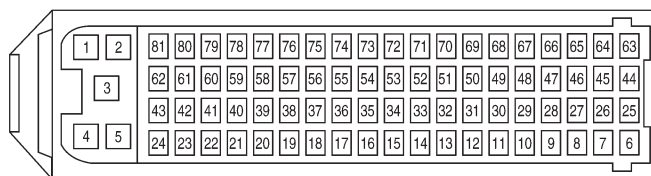

Fuel Delivery System (Page 4 of 6)

- A1 : WITH ACTECO 1.6L - 1.8L ENGINE SYSTEM
- A2 : WITH ACTECO 2.0L ENGINE SYSTEM
- OE1.6 : WITH 1.6L ENGINE SYSTEM WITHOUT EOBD

04

Itsmw040004t

GENERAL INFORMATION

Fuel Delivery System (Page 5 of 6)