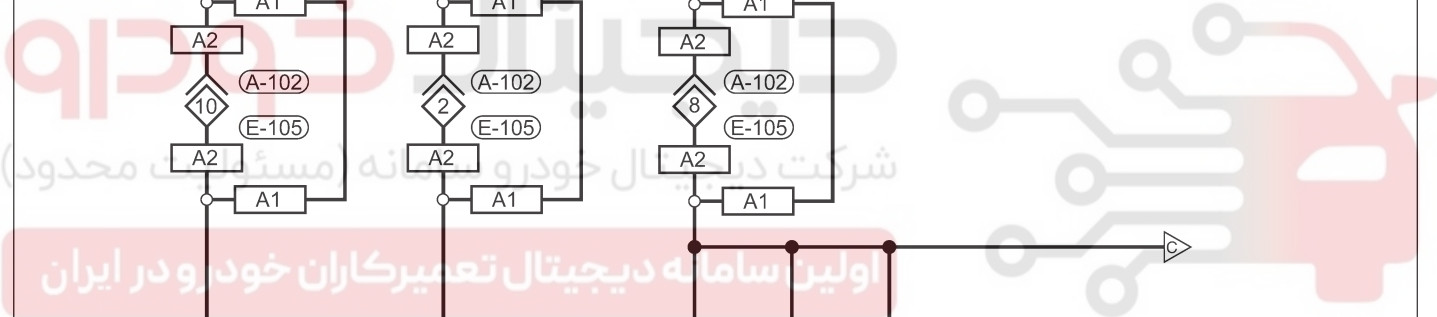

GENERAL INFORMATION

Fuel Delivery System (Page 3 of 6)

FUEL DELIVERY - WITH ACTECO ENGINE SYSTEM

- A1 : WITH ACTECO 1.6L - 1.8L ENGINE SYSTEM
- A2 : WITH ACTECO 2.0L ENGINE SYSTEM

Itsmw040003t

GENERAL INFORMATION

Fuel Delivery System (Page 4 of 6)

- A1 : WITH ACTECO 1.6L - 1.8L ENGINE SYSTEM
- A2 : WITH ACTECO 2.0L ENGINE SYSTEM
- OE1.6 : WITH 1.6L ENGINE SYSTEM WITHOUT EOBD

04

Itsmw040004t

GENERAL INFORMATION

Fuel Delivery System (Page 5 of 6)