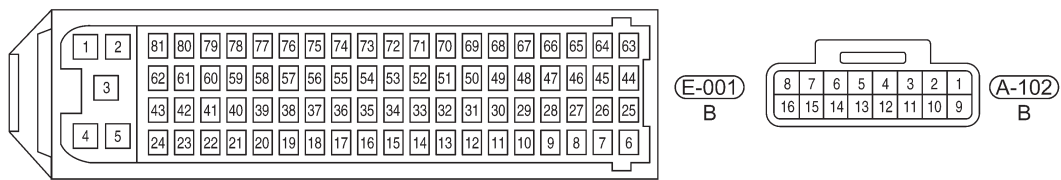

GENERAL INFORMATION

Fuel Delivery System (Page 4 of 6)

- A1 : WITH ACTECO 1.6L - 1.8L ENGINE SYSTEM
- A2 : WITH ACTECO 2.0L ENGINE SYSTEM
- OE1.6 : WITH 1.6L ENGINE SYSTEM WITHOUT EOBD

04

Itsmw040004t