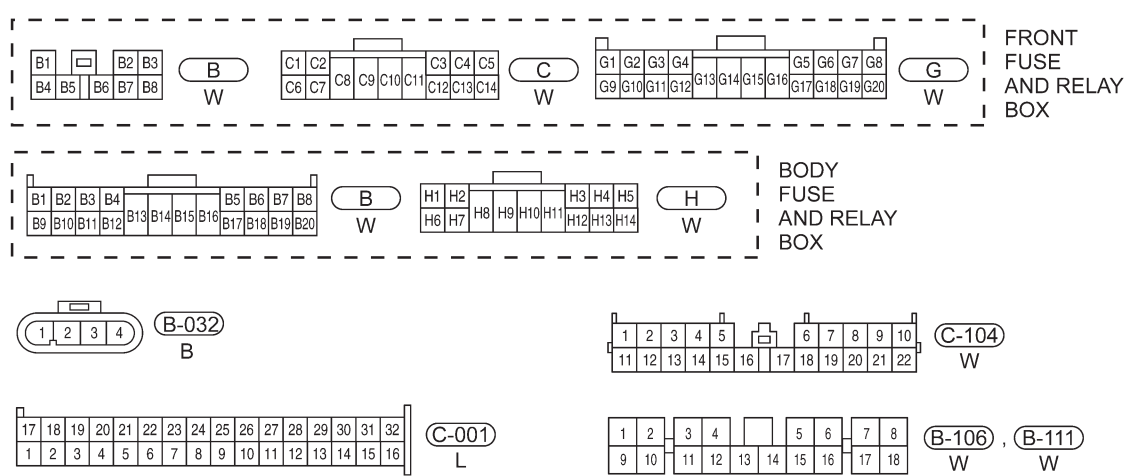

GENERAL INFORMATION

Fuel Delivery System (Page 3 of 6)

FUEL DELIVERY - WITH ACTECO ENGINE SYSTEM

- A1 : WITH ACTECO 1.6L - 1.8L ENGINE SYSTEM
- A2 : WITH ACTECO 2.0L ENGINE SYSTEM

Itsmw040003t

GENERAL INFORMATION

Fuel Delivery System (Page 4 of 6)

- A1 : WITH ACTECO 1.6L - 1.8L ENGINE SYSTEM
- A2 : WITH ACTECO 2.0L ENGINE SYSTEM
- OE1.6 : WITH 1.6L ENGINE SYSTEM WITHOUT EOBD

04

Itsmw040004t

GENERAL INFORMATION

Fuel Delivery System (Page 5 of 6)