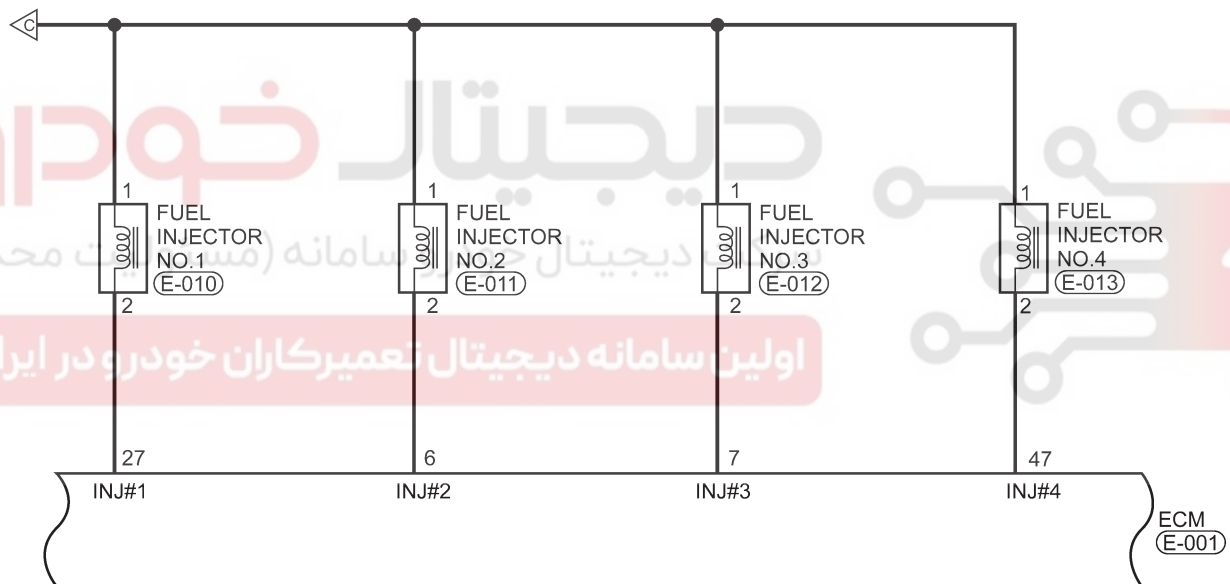

Fuel Delivery System (Page 4 of 6)

- A1 : WITH ACTECO 1.6L - 1.8L ENGINE SYSTEM
- A2 : WITH ACTECO 2.0L ENGINE SYSTEM
- OE1.6 : WITH 1.6L ENGINE SYSTEM WITHOUT EOBD

04

Itsmw040004t

GENERAL INFORMATION

Fuel Delivery System (Page 5 of 6)