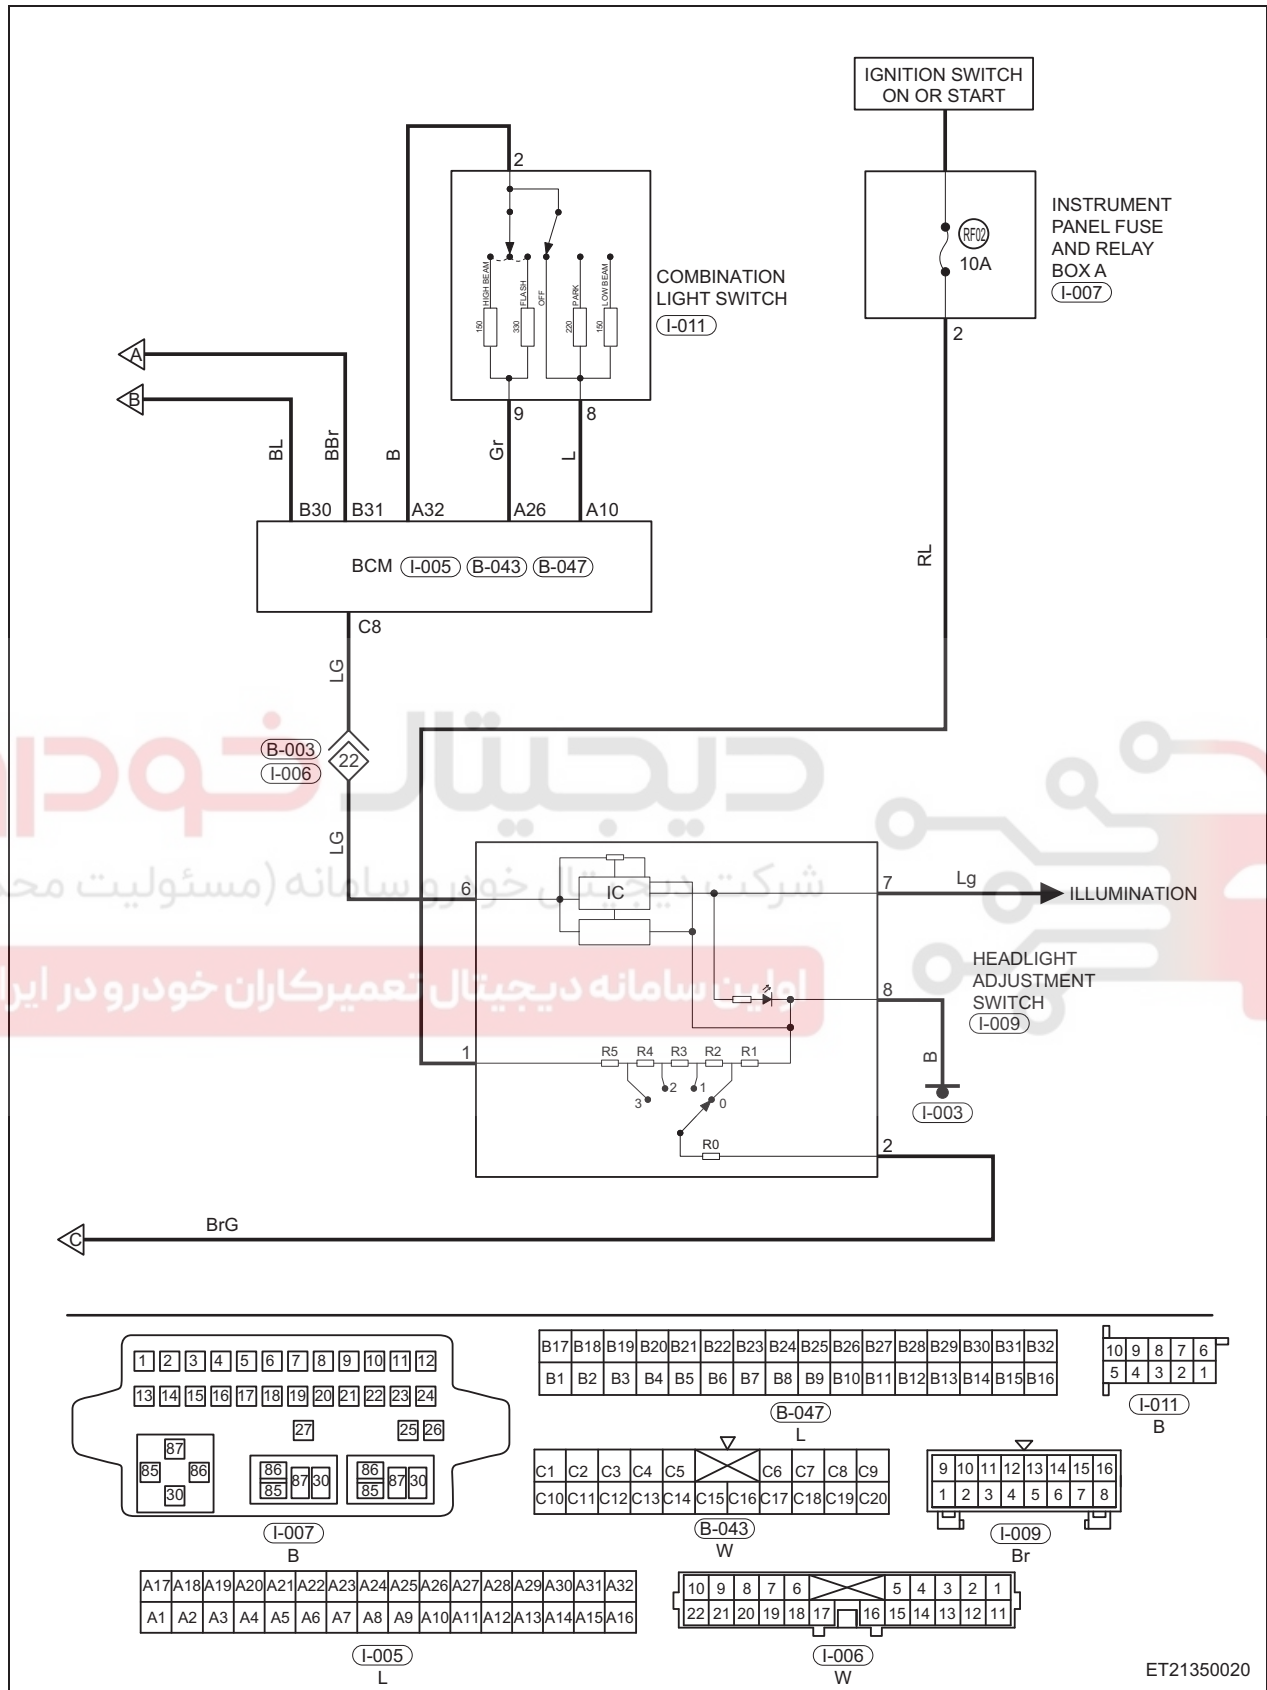

Circuit Diagram

High/Low Beam Light (Page 1 of 2)

35

ET21350010

High/Low Beam Light (Page 2 of 2)

35

ET21350020