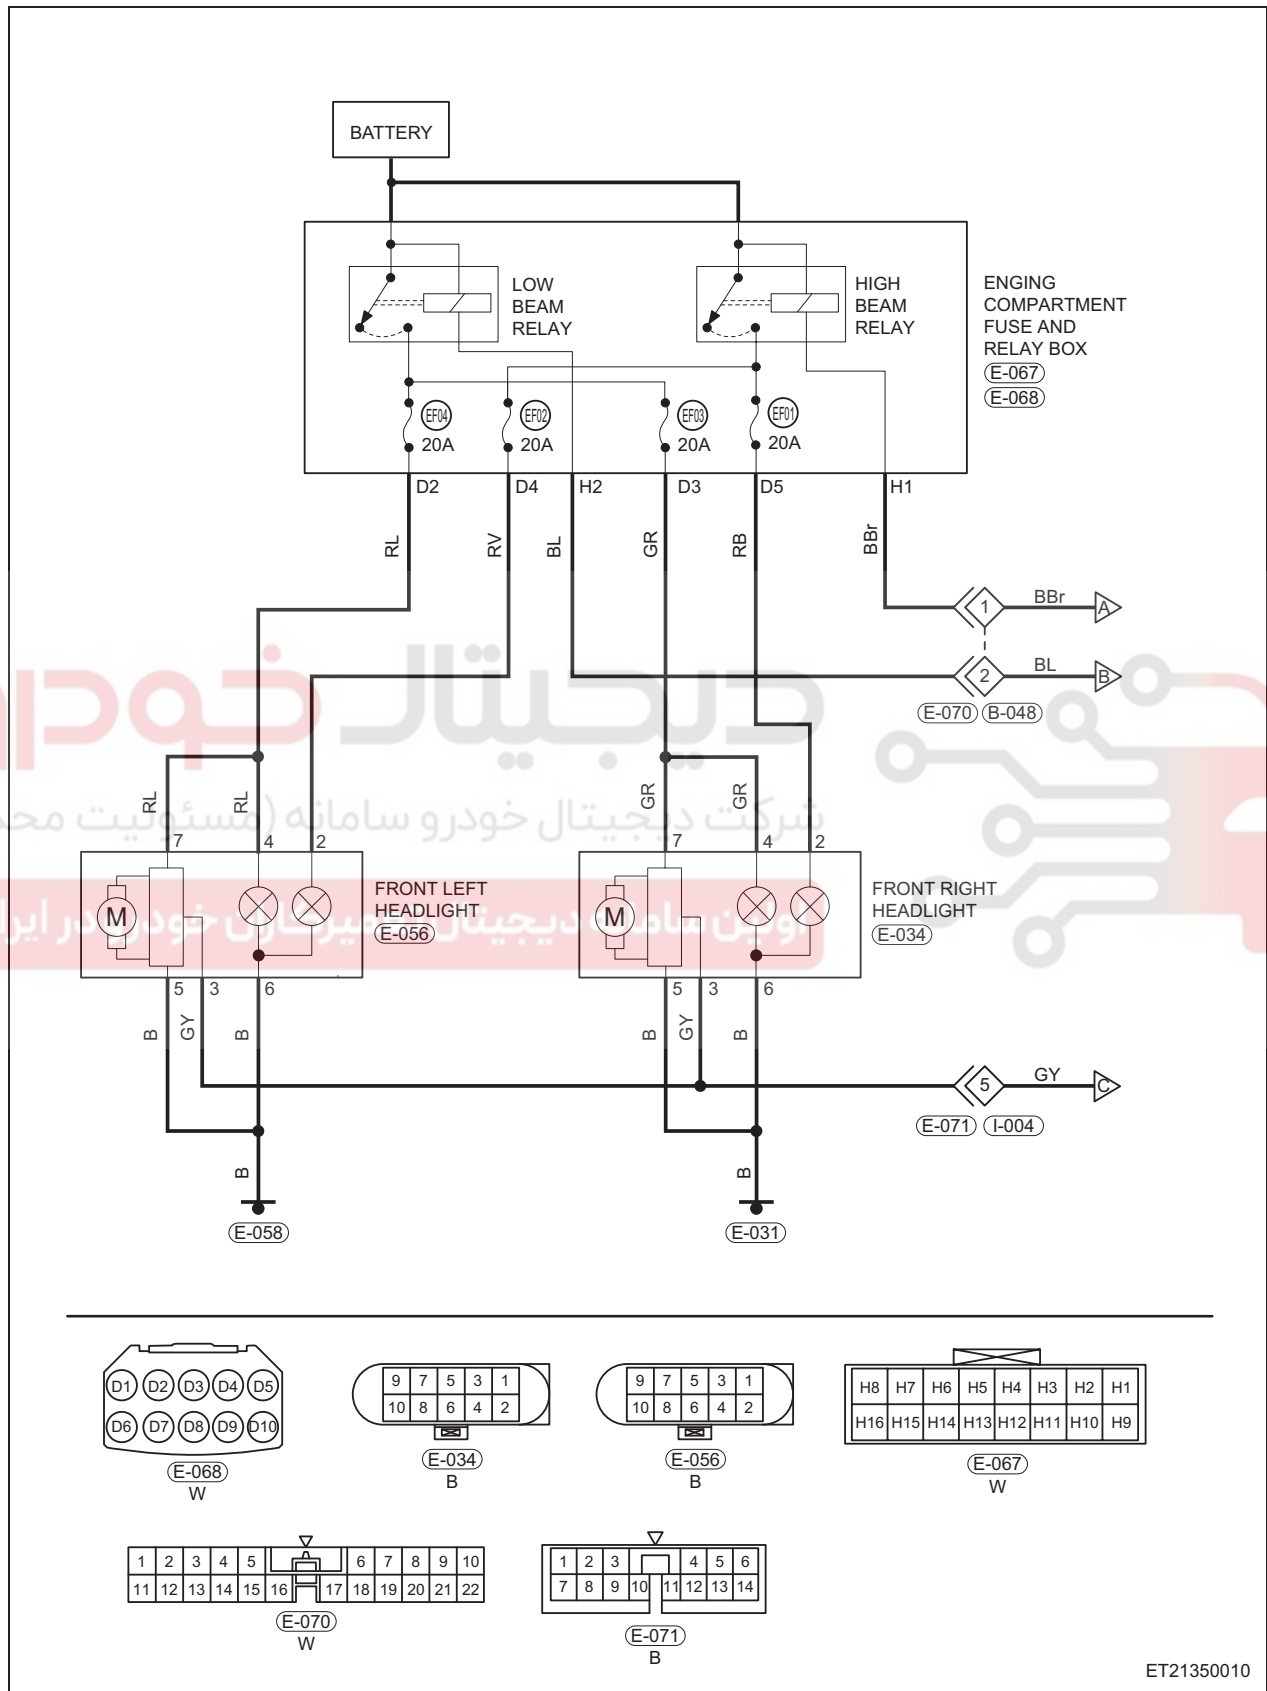

Circuit Diagram

High/Low Beam Light (Page 1 of 2)

35

ET21350010

High/Low Beam Light (Page 2 of 2)

35

ET21350020