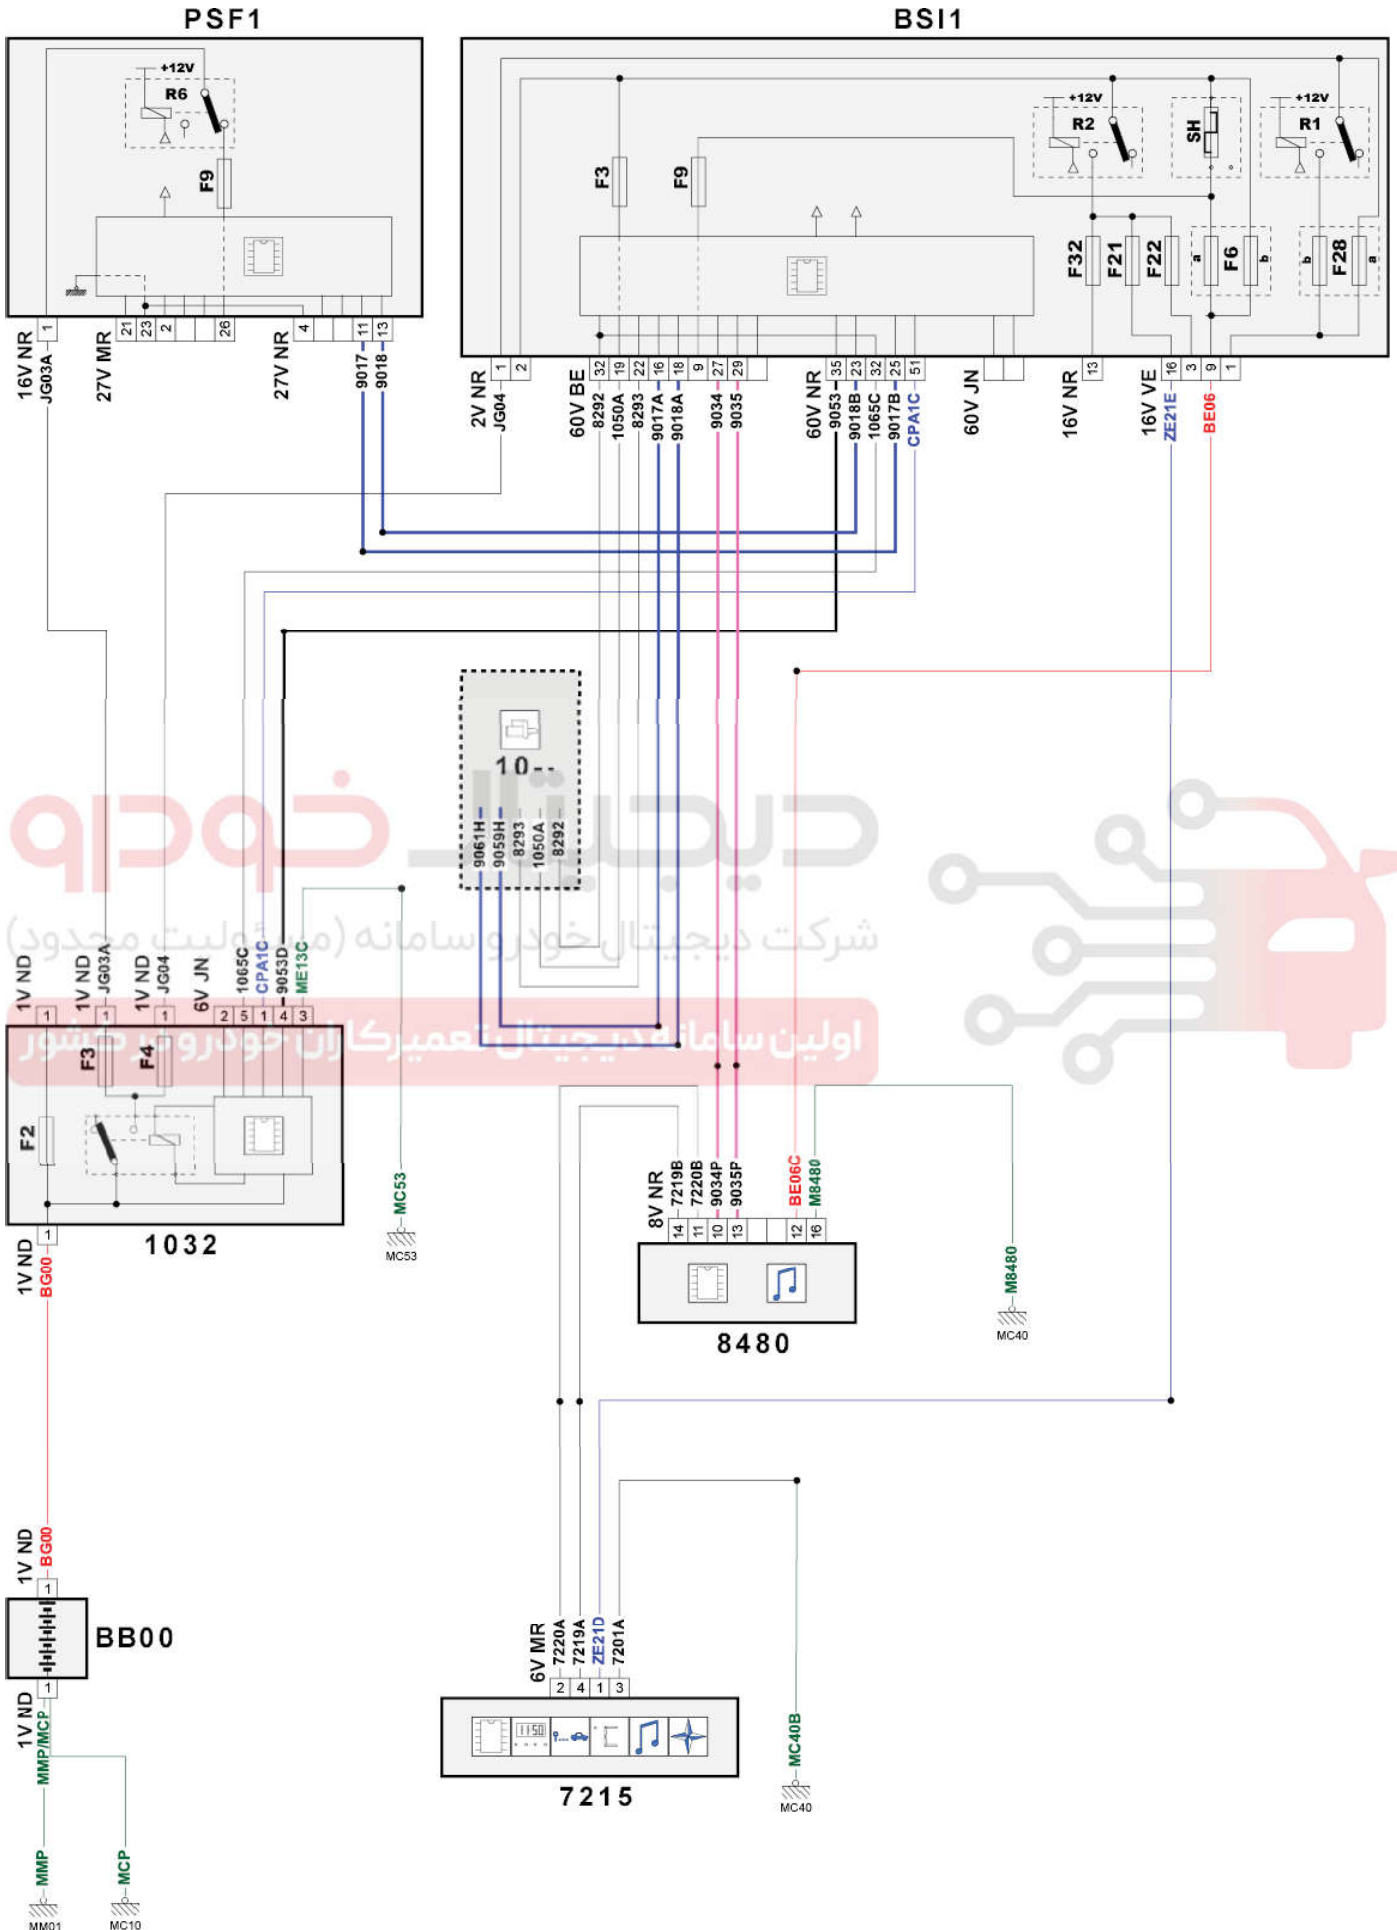

Multifunction Screen

Multifunction Screen

item code	description	information
1032	null	electrical supplies protection and management unit
7215	null	/ multifunction screen
8480	null	audio-navigation / connected audio system / telematic unit
AE00	null	electric steering lock
BB00	null	ancillaries battery
BSI1	null	built-in systems interface
CA00	null	ignition switch
E721	null	crimp one information (or equipotential 721) wire
E722	null	crimp one information (or equipotential 722) wire
E917	null	crimp one information (or equipotential 917) wire
E917A	null	crimp one information (or equipotential 917A) wire
E918	null	crimp one information (or equipotential 918) wire
E918A	null	crimp one information (or equipotential 918A) wire
E934	null	crimp one information (or equipotential 934) wire
E935	null	crimp one information (or equipotential 935) wire
E953	null	crimp one information (or equipotential 953) wire
EB06A	null	splice of a "battery +" protected by fuse no. 06A
EM40B	null	crimp earth (earth point number 40B)
EM53	null	crimp earth (earth point number 53)
EZ21	null	splicing of a CAN + protected by fuse number N21
MC10	null	body earth point number 10
MC40A	null	body earth point number 40
MC40B	null	body earth point number 40
MC53B	null	body earth point number 53B
MM01	null	engine earth point number 01
PSF1	null	engine compartment connection board-fuse box