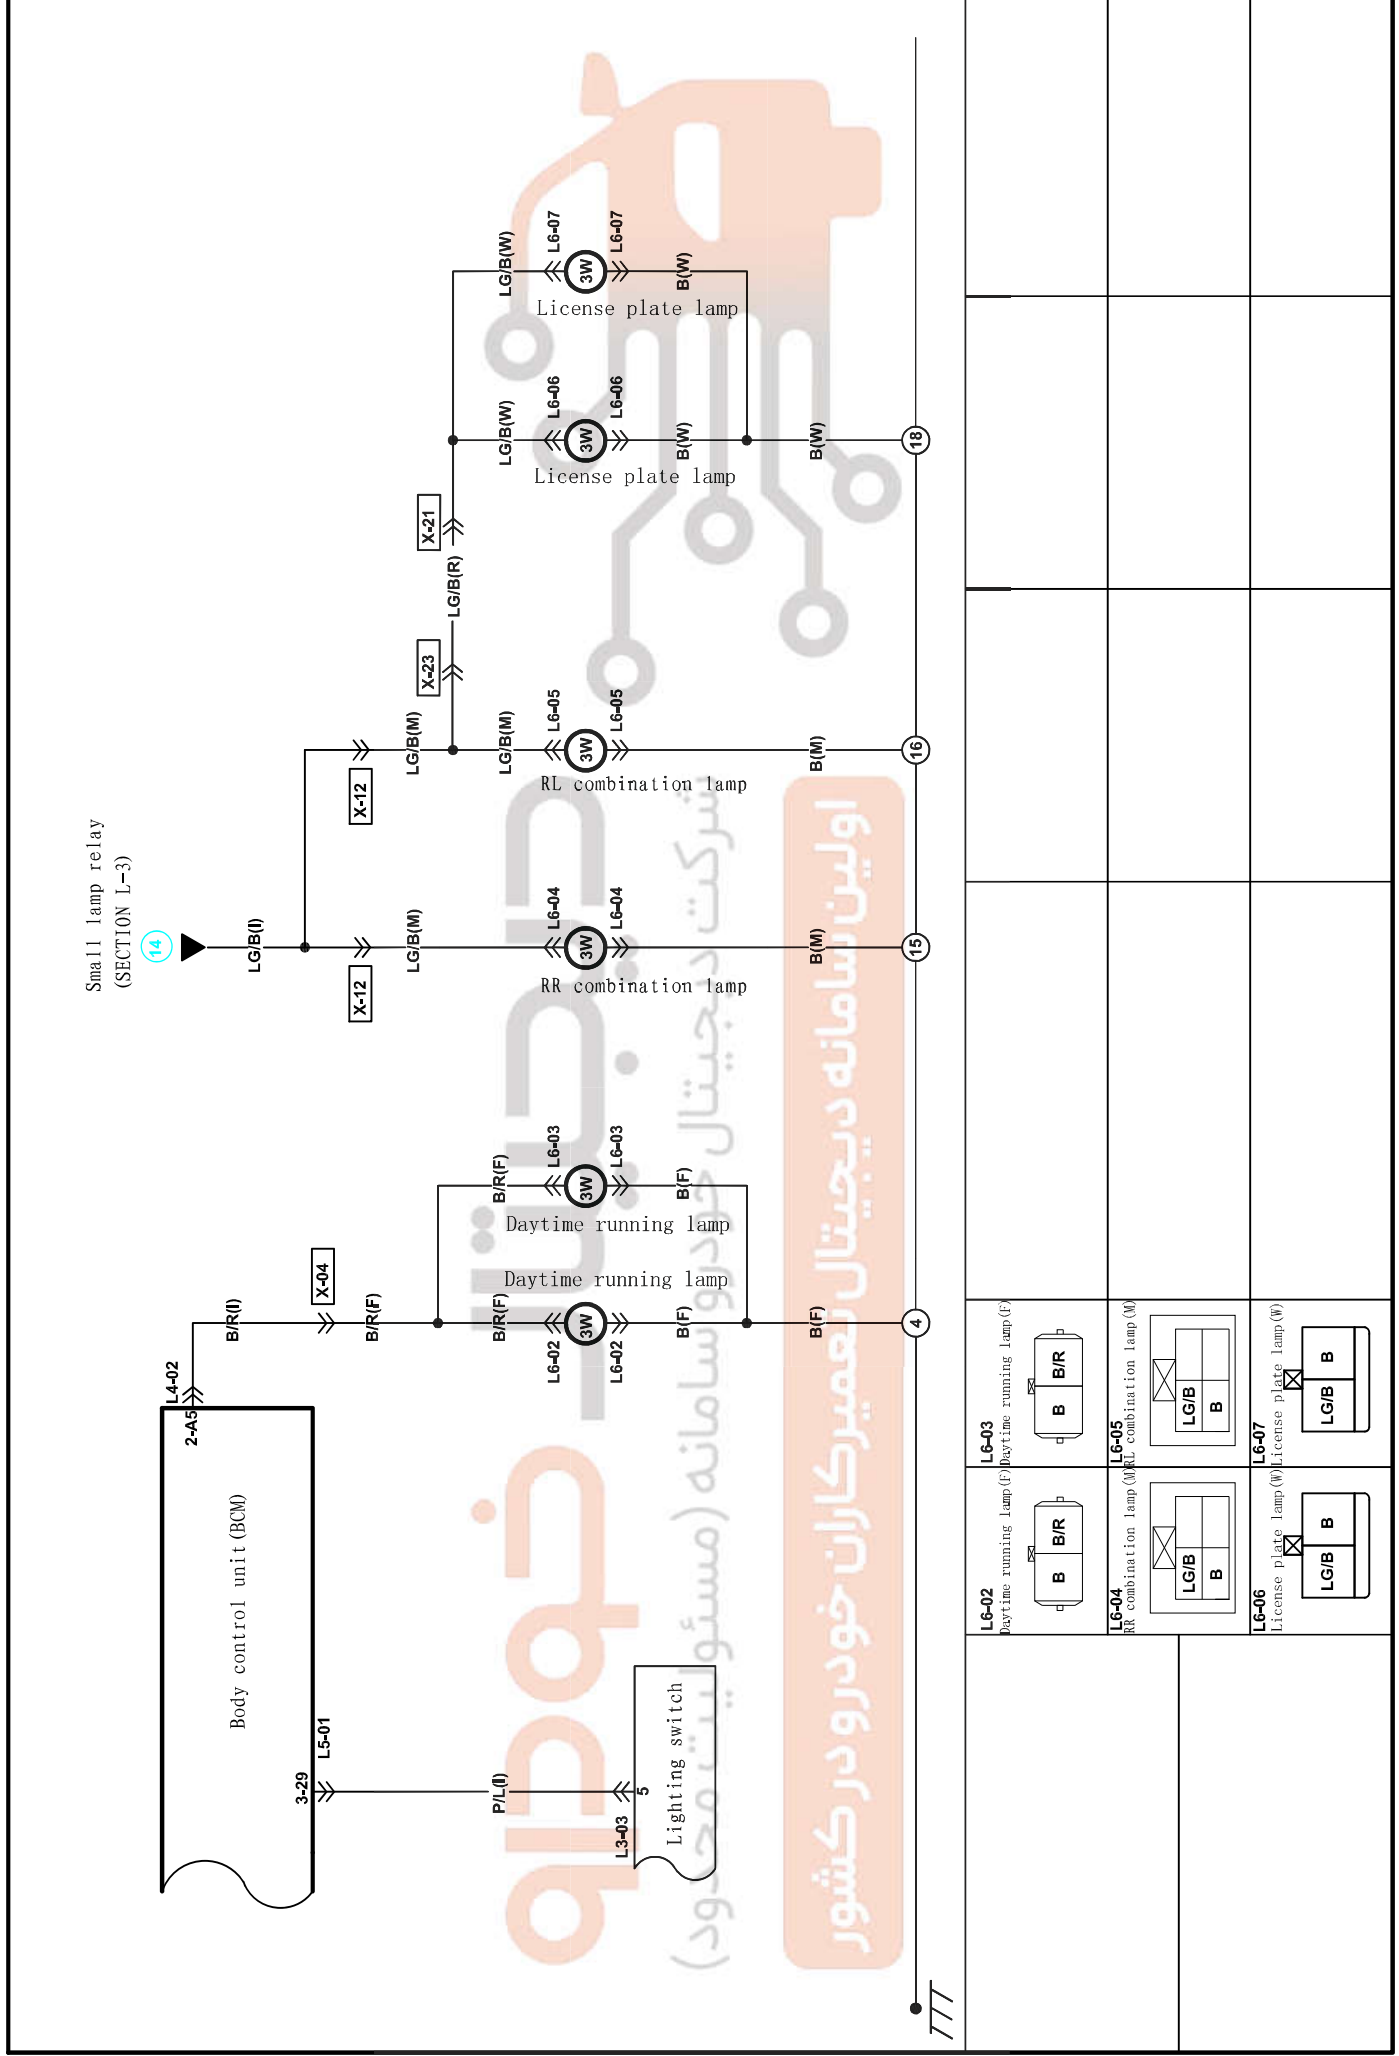

Daytime Running Lamp/Rear Position Lamp/License Plate Lamp

L-6

777

L6-02 Daytime running lamp (F)	L6-03 Daytime running lamp (F)	L6-04 RR combination lamp (W)	L6-05 RL combination lamp (M)	L6-06 License plate lamp (W)	L6-07 License plate lamp (W)