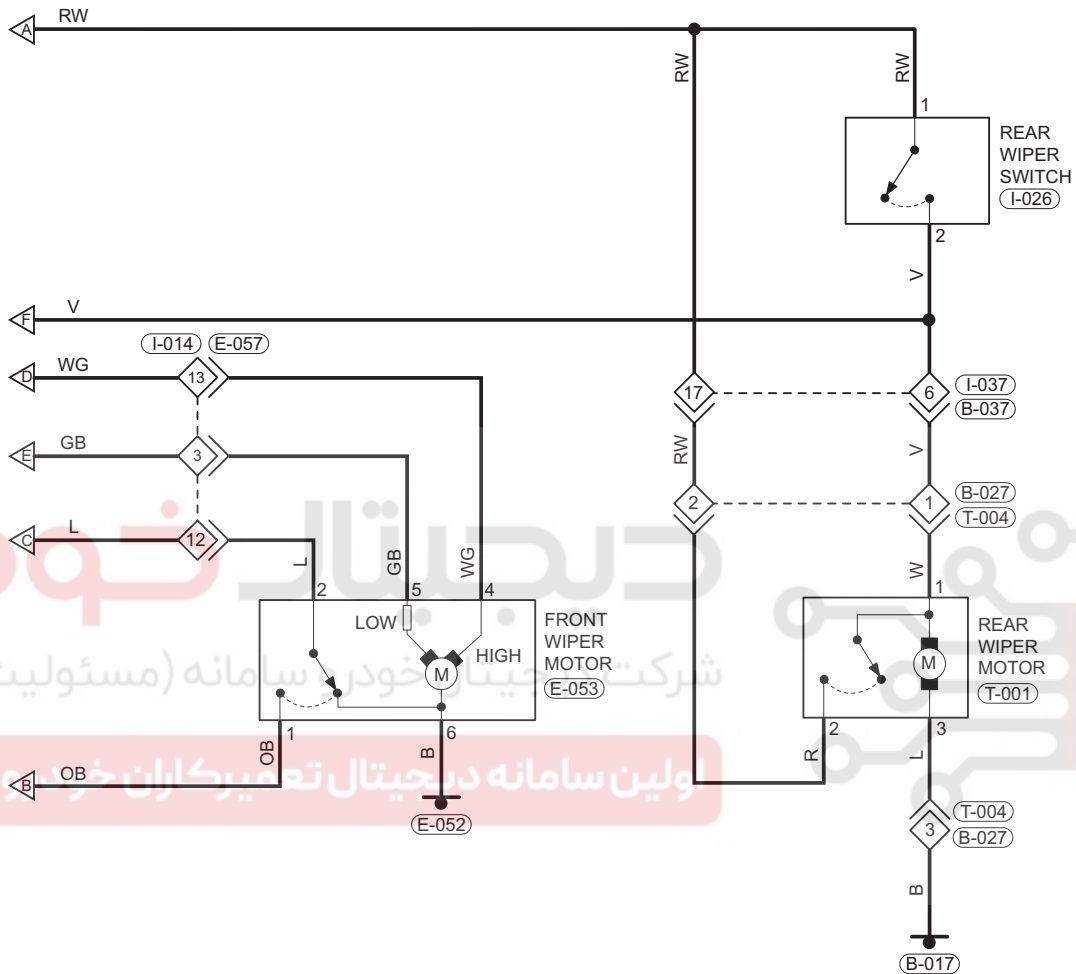

Circuit Diagram

33

		PIN NO.	5	6	7	8	9	2	1	3	4	
FRONT WIPER	OFF		●	●								FRONT WIPER SWITCH (I-025)
	INT		●	●	●							
	LO		●		●	●						
	HI					●	●					
WASHER	OFF											
	FRONT WASHER									●	●	
	REAR WASHER								●	●	●	
	WASHER								●	●	●	

ES15330010

ES15330020