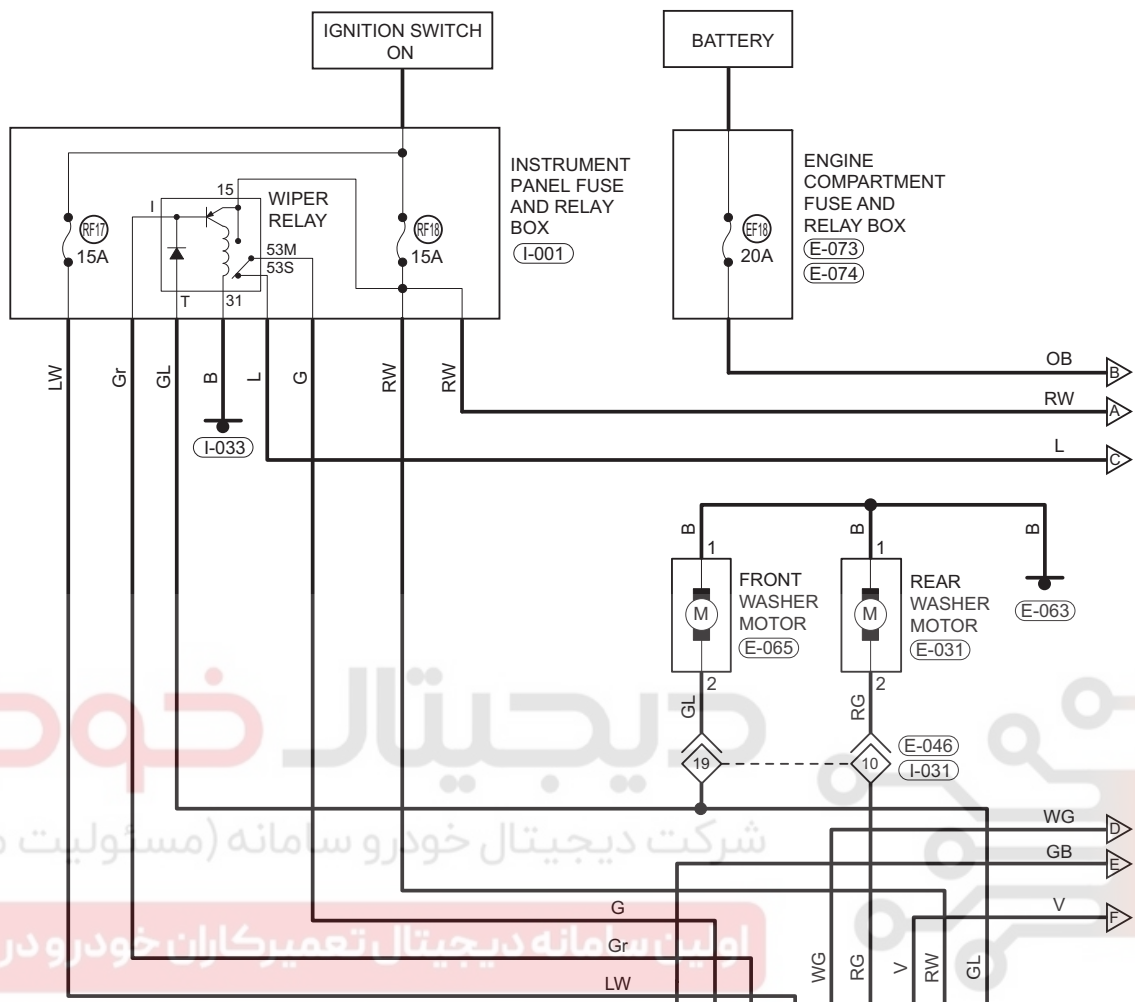

Circuit Diagram

33

		PIN NO.	5	6	7	8	9	2	1	3	4	
FRONT WIPER	OFF		●	●								FRONT WIPER SWITCH (I-025)
	INT		●	●	●							
	LO		●		●	●						
	HI					●	●					
WASHER	OFF											
	FRONT WASHER									●	●	
	REAR WASHER								●	●	●	
	WASHER								●	●	●	