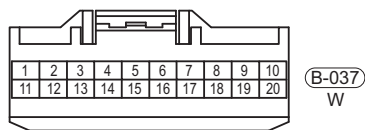

ES15330020