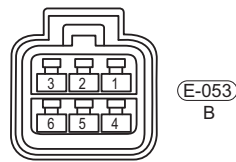

ES15330020