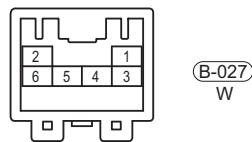

ES15330020