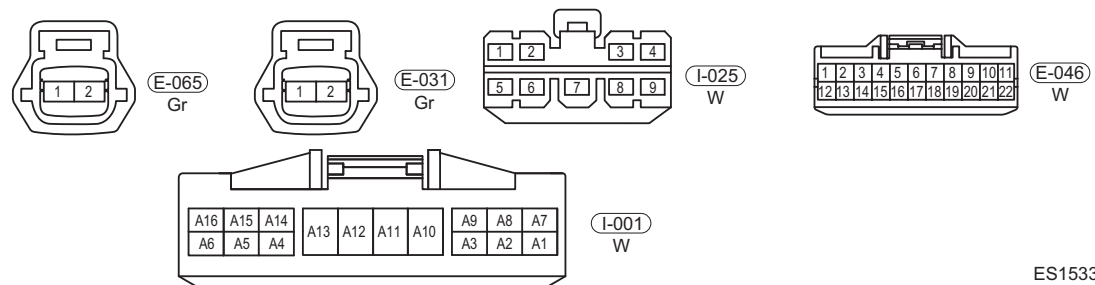

Circuit Diagram

33

		PIN NO.	5	6	7	8	9	2	1	3	4	
FRONT WIPER	OFF		●	●								FRONT WIPER SWITCH (I-025)
	INT		●	●	●							
	LO		●		●	●						
	HI					●	●					
WASHER	OFF											
	FRONT WASHER									●	●	
	REAR WASHER								●	●	●	
	WASHER								●	●	●	

ES15330010

ES15330020