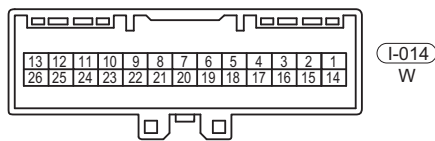

ES15330020