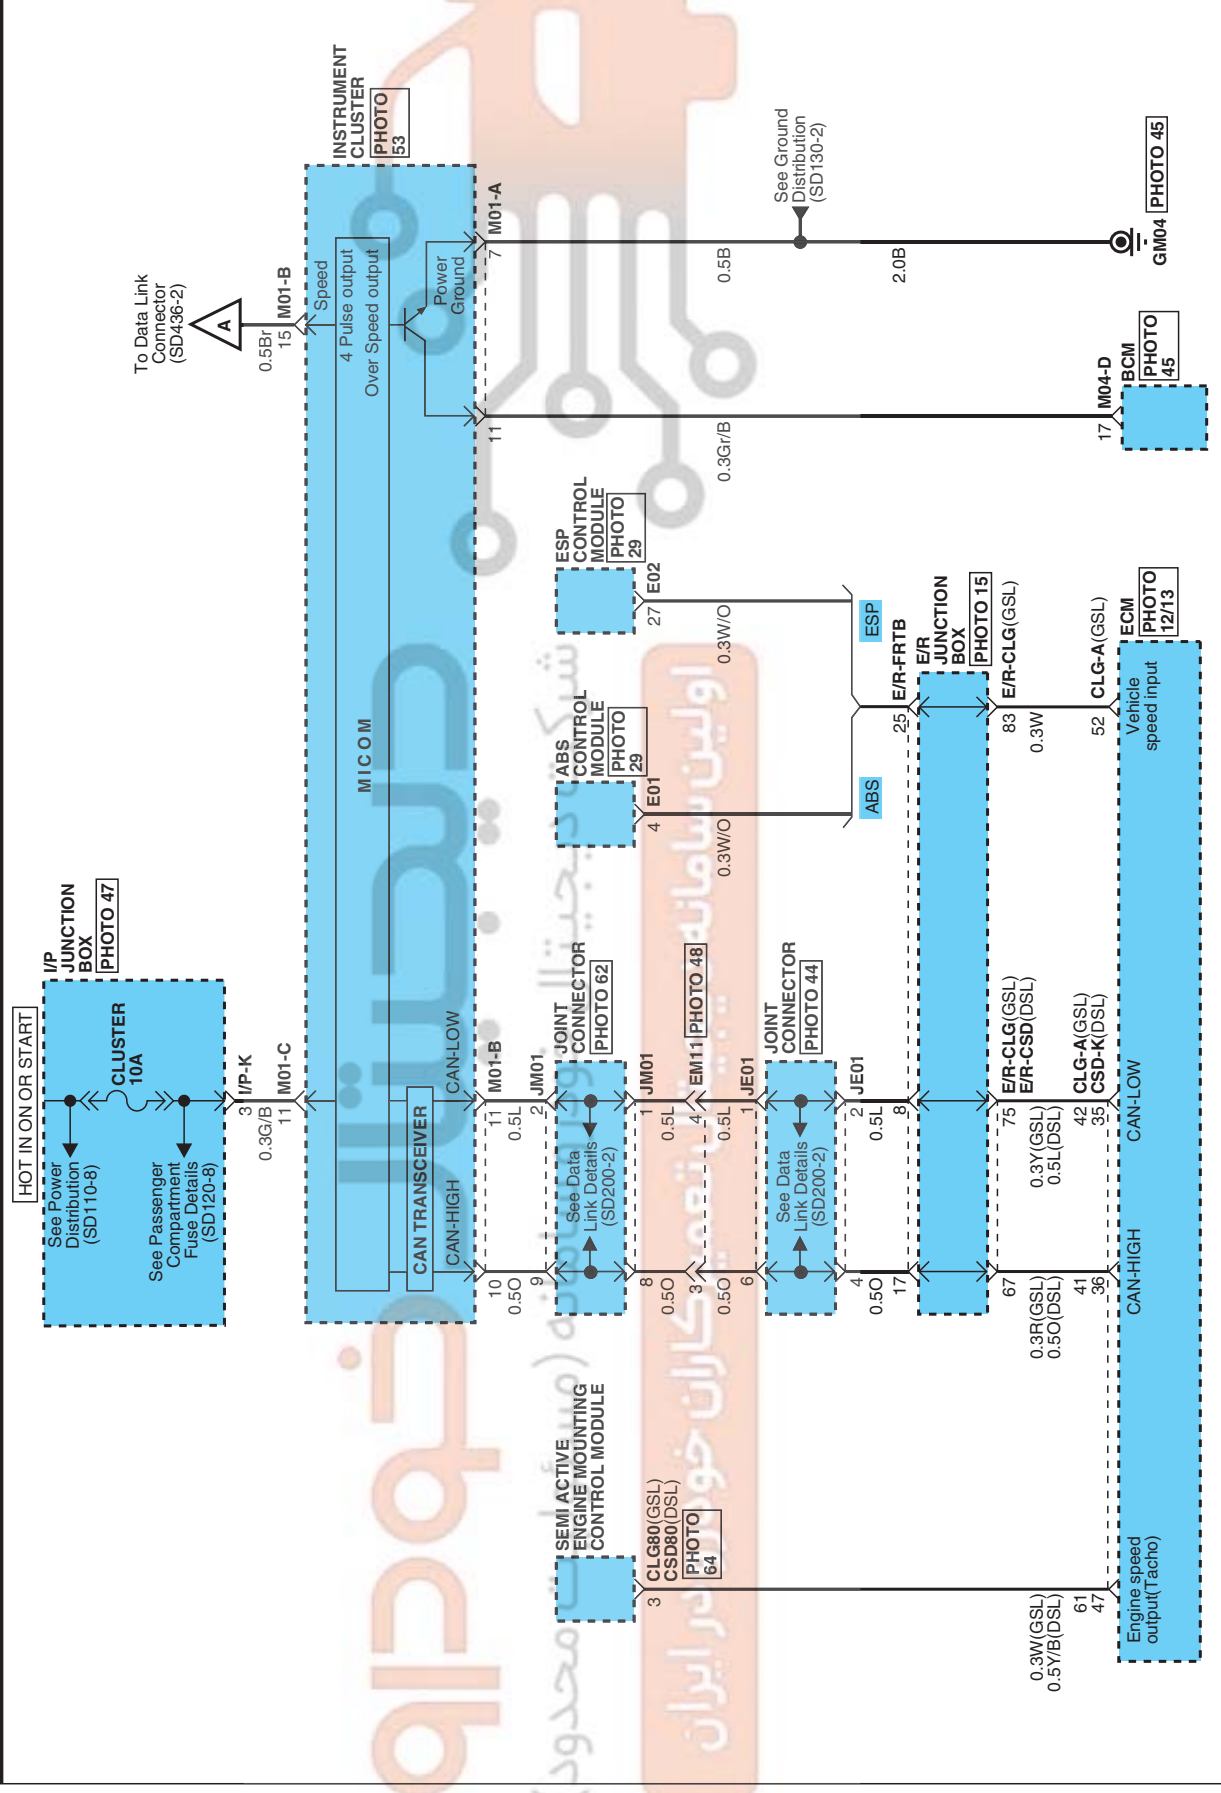

VEHICLE SPEED SYSTEM E612CAC2

Vehicle Speed System (1)

SD436-1

VEHICLE SPEED SYSTEM

Vehicle Speed System (2)

SD436-2

VEHICLE SPEED SYSTEM

Vehicle Speed System (3)

VEHICLE SPEED SYSTEM

Vehicle Speed System (2)

SD436-4

<p>M04-D</p> <p>AMP_0407_22F_W_HD</p>	<p>M05-B</p> <p>AMP_0407_22F_W_HD</p>	<p>M07-A</p> <p>KET_0409_24F_W</p>	<p>M07-B</p> <p>AMP_025_32F_W</p>
<p>M10</p> <p>MLX_OBDII_16F_B_SIN</p>	<p>M18</p> <p>KET_0409_24F_W</p>	<p>M24-A</p> <p>AMP_DLL_16F_B</p>	<p>M30</p> <p>AMP_MOS_08F_W</p>
<p>M67</p> <p>AMP_040M1_16F_B</p>	<p>M80-C1</p> <p>AMP_AUDIO_06F_Y_C1</p>	<p>BLANK</p>	<p>BLANK</p>