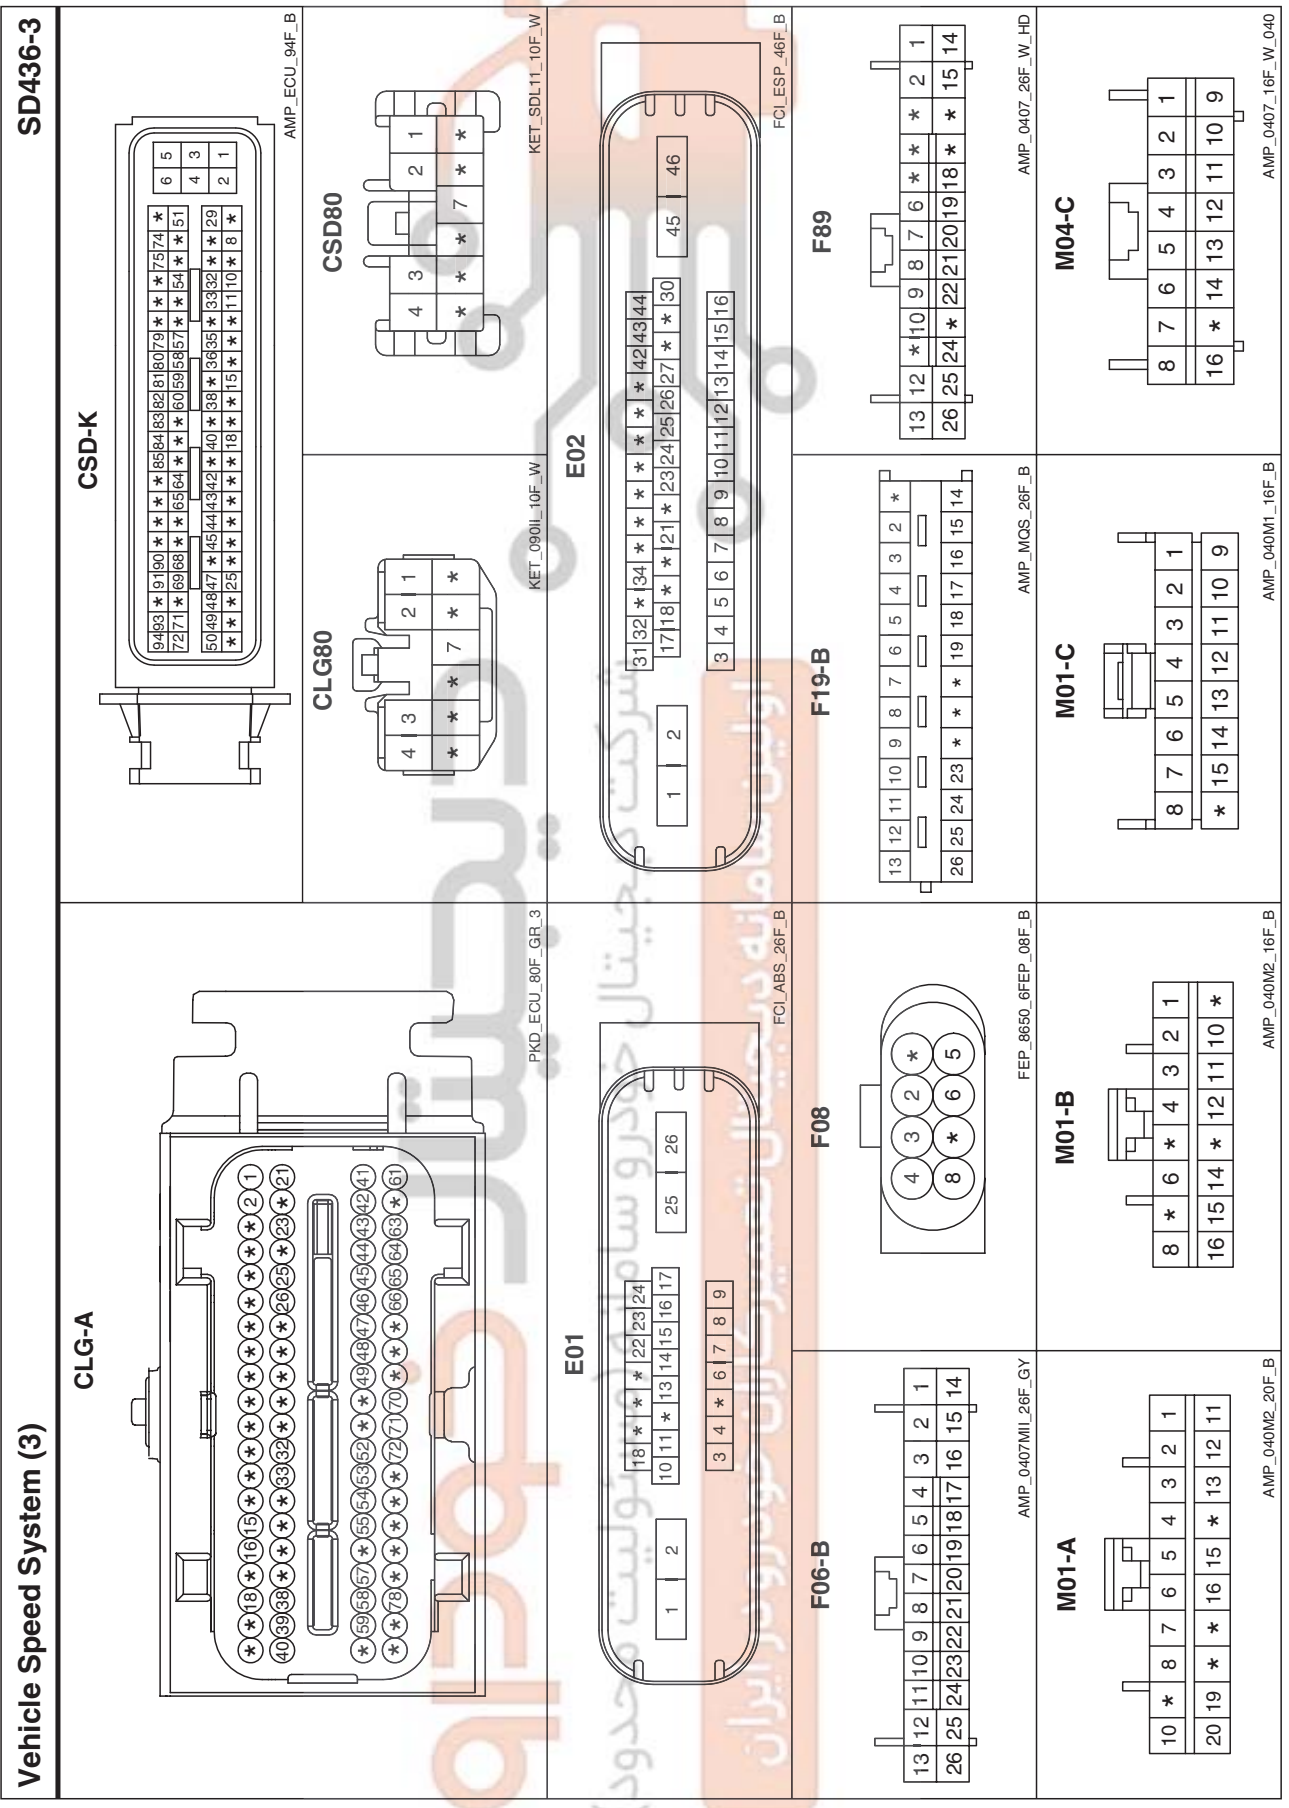

VEHICLE SPEED SYSTEM E612CAC2

Vehicle Speed System (1)

SD436-1

VEHICLE SPEED SYSTEM

Vehicle Speed System (2)

SD436-2

VEHICLE SPEED SYSTEM

Vehicle Speed System (3)

VEHICLE SPEED SYSTEM

Vehicle Speed System (2)

SD436-4

<p>M04-D</p> <p>AMP_0407_22F_W_HD</p>	<p>M05-B</p> <p>AMP_0407_22F_W_HD</p>	<p>M07-A</p> <p>KET_0409_24F_W</p>	<p>M07-B</p> <p>AMP_025_32F_W</p>
<p>M10</p> <p>MLX_OBDII_16F_B_SIN</p>	<p>M18</p> <p>KET_0409_24F_W</p>	<p>M24-A</p> <p>AMP_DLL_16F_B</p>	<p>M30</p> <p>AMP_MOS_08F_W</p>
<p>M67</p> <p>AMP_040M1_16F_B</p>	<p>M80-C1</p> <p>AMP_AUDIO_06F_Y_C1</p>	<p>BLANK</p>	<p>BLANK</p>