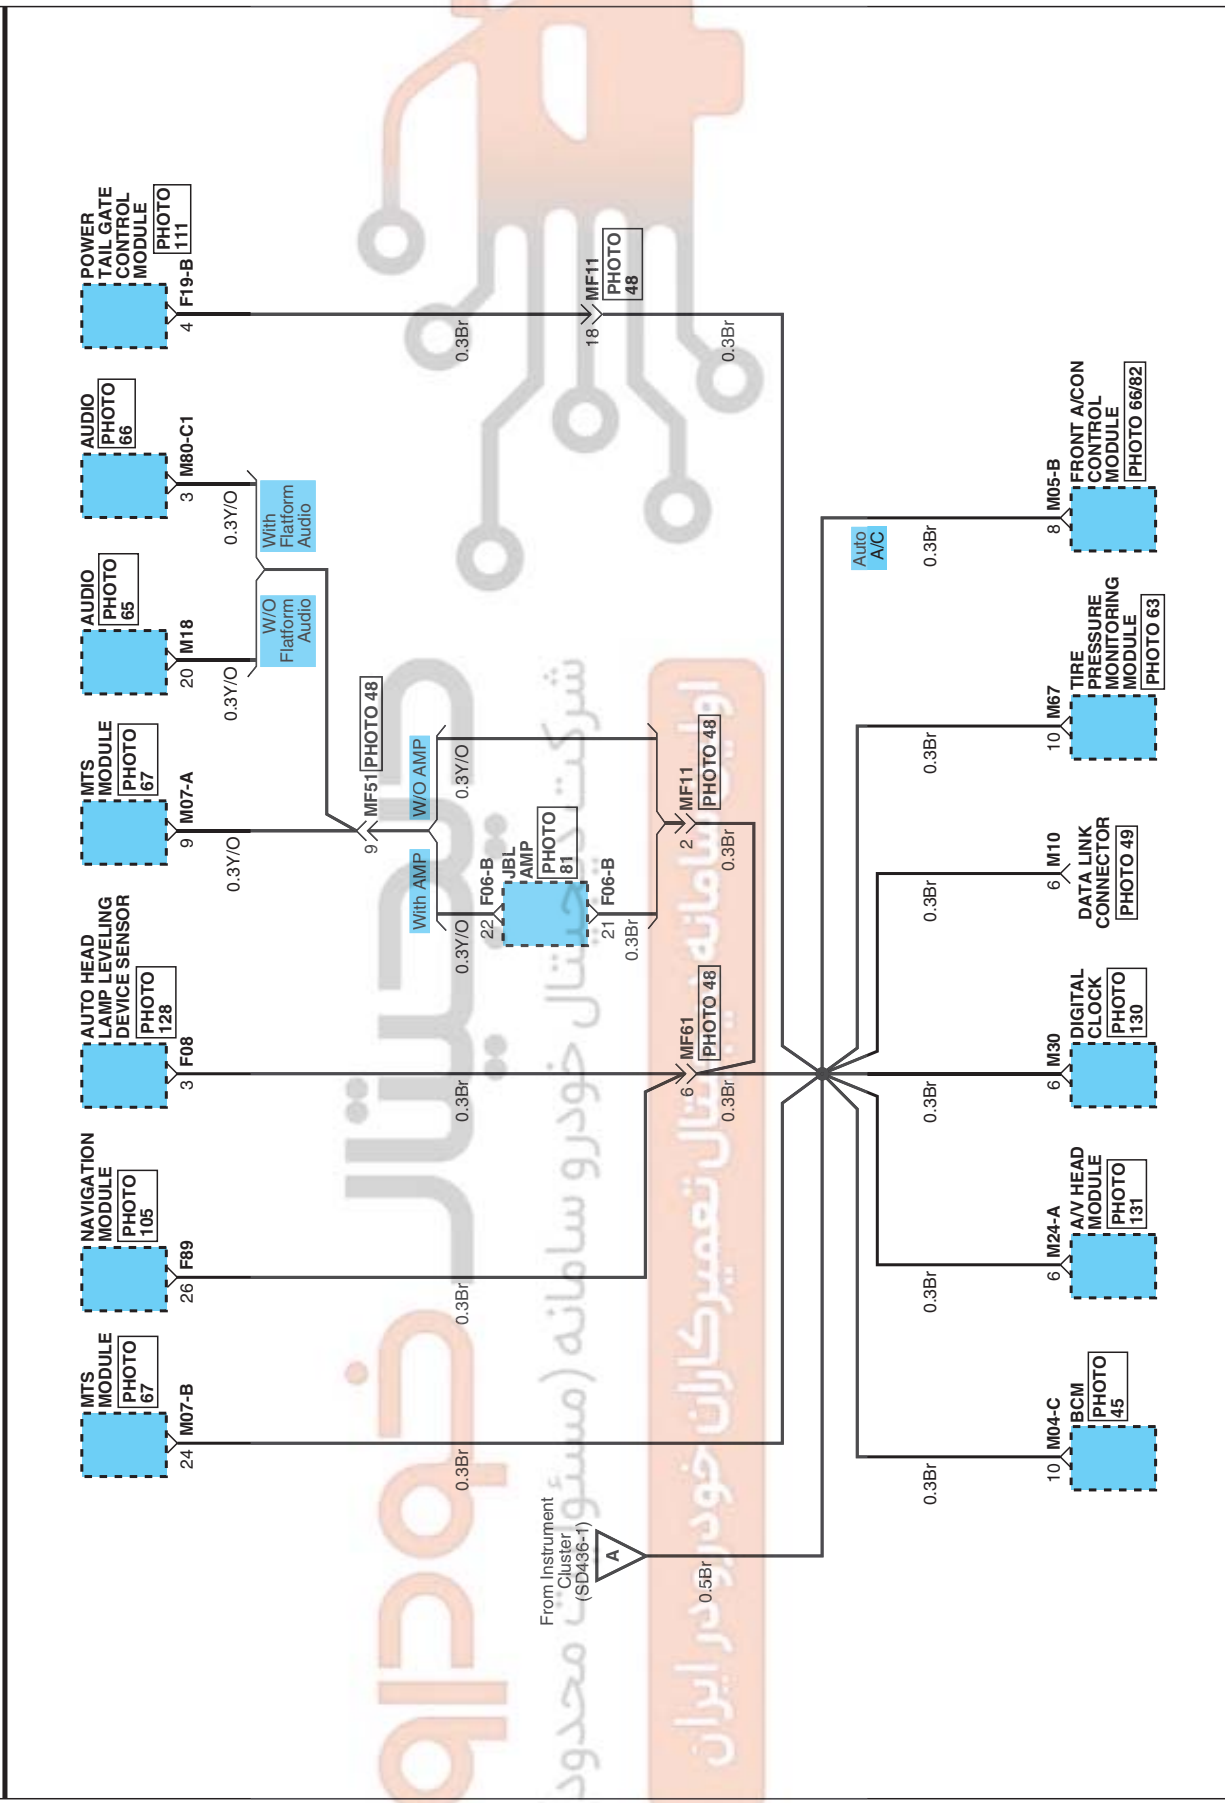

VEHICLE SPEED SYSTEM E612CAC2

Vehicle Speed System (1)

SD436-1

VEHICLE SPEED SYSTEM

Vehicle Speed System (2)

SD436-2

VEHICLE SPEED SYSTEM

Vehicle Speed System (3)

VEHICLE SPEED SYSTEM

Vehicle Speed System (2)

SD436-4

<p>M04-D</p> <p>AMP_0407_22F_W_HD</p>	<p>M05-B</p> <p>AMP_0407_22F_W_HD</p>	<p>M07-A</p> <p>KET_0409_24F_W</p>	<p>M07-B</p> <p>AMP_025_32F_W</p>
<p>M10</p> <p>MLX_OBDII_16F_B_SIN</p>	<p>M18</p> <p>KET_0409_24F_W</p>	<p>M24-A</p> <p>AMP_DLL_16F_B</p>	<p>M30</p> <p>AMP_MOS_08F_W</p>
<p>M67</p> <p>AMP_040M1_16F_B</p>	<p>M80-C1</p> <p>AMP_AUDIO_06F_Y_C1</p>	<p>BLANK</p>	<p>BLANK</p>