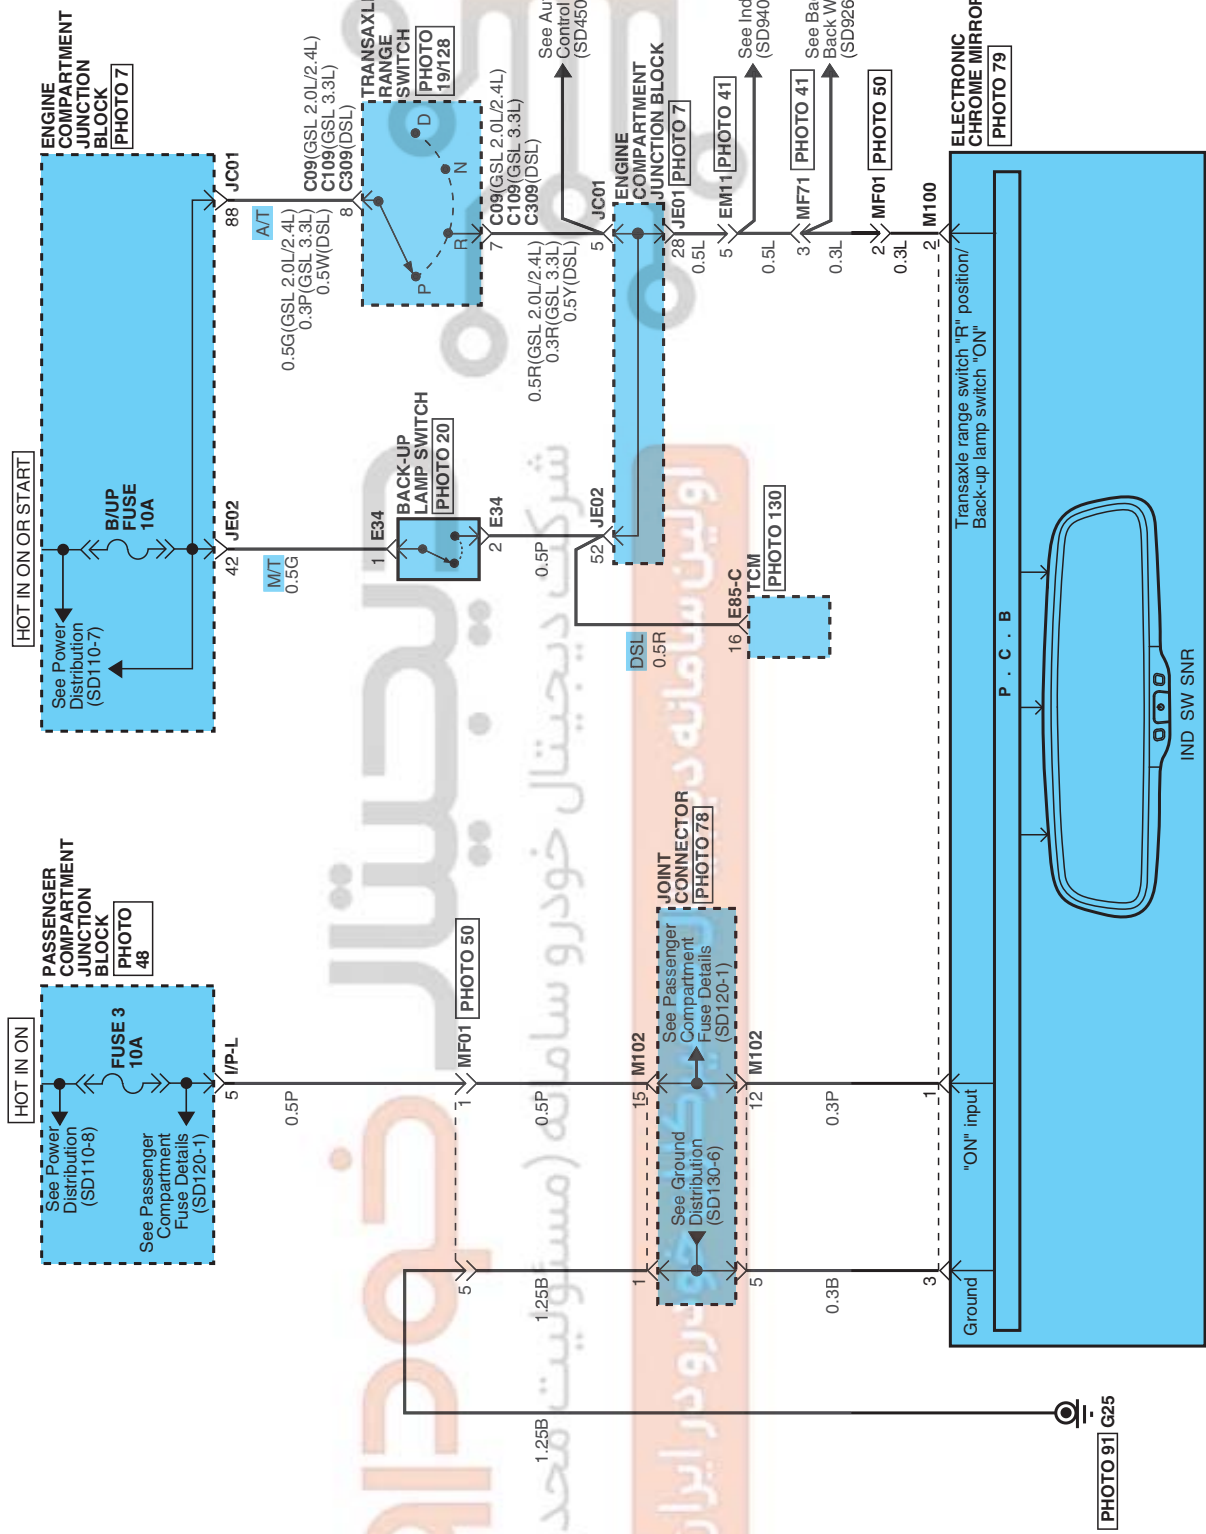

ELECTRO CHROME MIRROR EE1A01CA

ELECTRO CHROME MIRROR (1)

SD851-1

PHOTO 91] G25

ELECTRO CHROME MIRROR

ELECTRO CHROME MIRROR (2)

SD851-2

C09/C109

KET\_SSD\_10F\_B\_A

C309

KET\_SSD\_10F\_B\_A

E34

AMP\_EJWP\_02F\_B

M100

KET\_TLCWP\_03F\_W