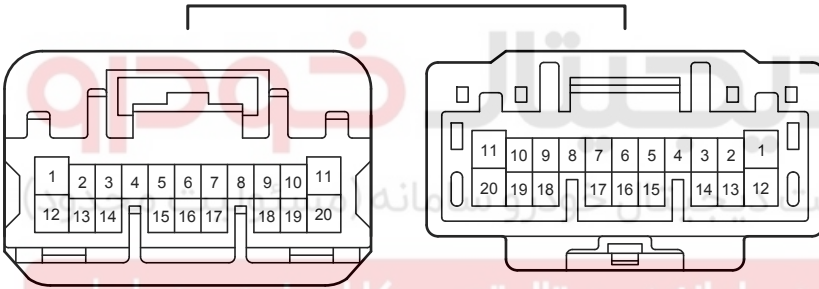

3A
White

Rear Sunshade

3B

White

3C

White

3D

White

AA1

Blue

EA2

White

EA3

White

IN1

White