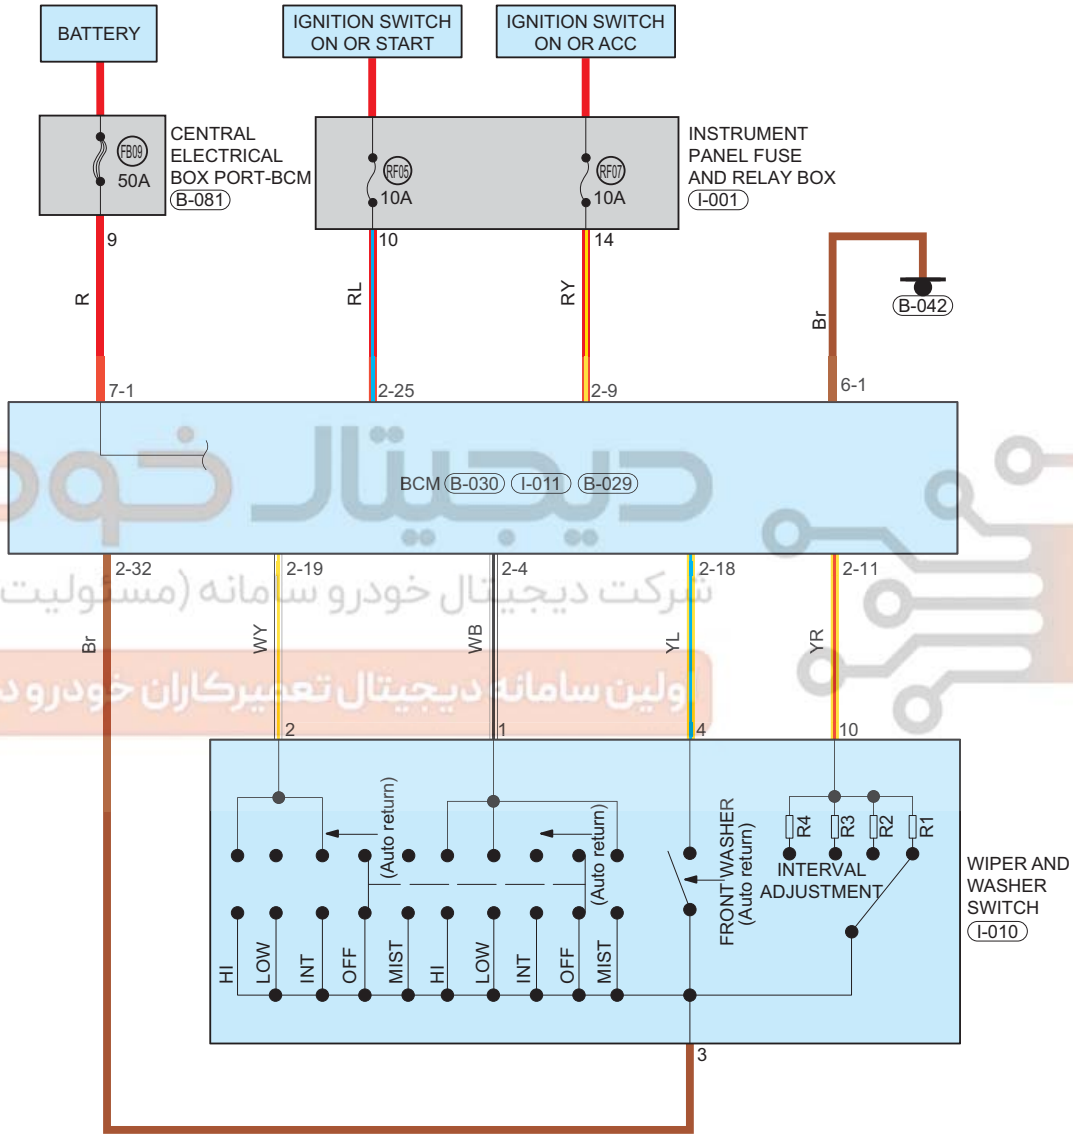

Wiper and Washer

Circuit Diagram (Page 1 of 2)

Parts Location

Connector Code	See Page	Connector Code	See Page	Connector Code	See Page
B-081	08-12	I-001	08-8	B-042	08-12
B-030	08-12	I-011	08-8	B-029	08-12
I-010	08-8				

Fuse and Relay

Fuse/Relay	See Page	Fuse and Relay Box
FB09	06-2	Engine Compartment Fuse And Relay Box
RF05	06-9	Instrument Panel Fuse And Relay Box
RF07	06-9	Instrument Panel Fuse And Relay Box

Form of Connector

Connector Code	See Page	Connector Code	See Page	Connector Code	See Page
B-081	12-7	I-001	12-4	B-042	12-7
B-030	12-7	I-011	12-4	B-029	12-7
I-010	12-4				

شرکت دیجیتال خودرو (مسئولیت محدود)

اولین سامانه دیجیتال تعمیرکاران خودرو در ایران

Circuit Diagram (Page 2 of 2)