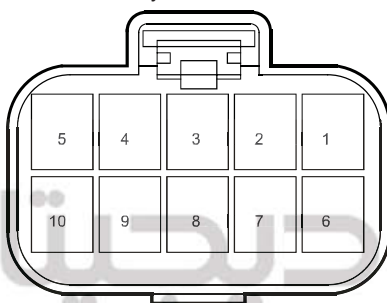

I1_EBT Engine W.H. Connector 1 to Battery W.H.