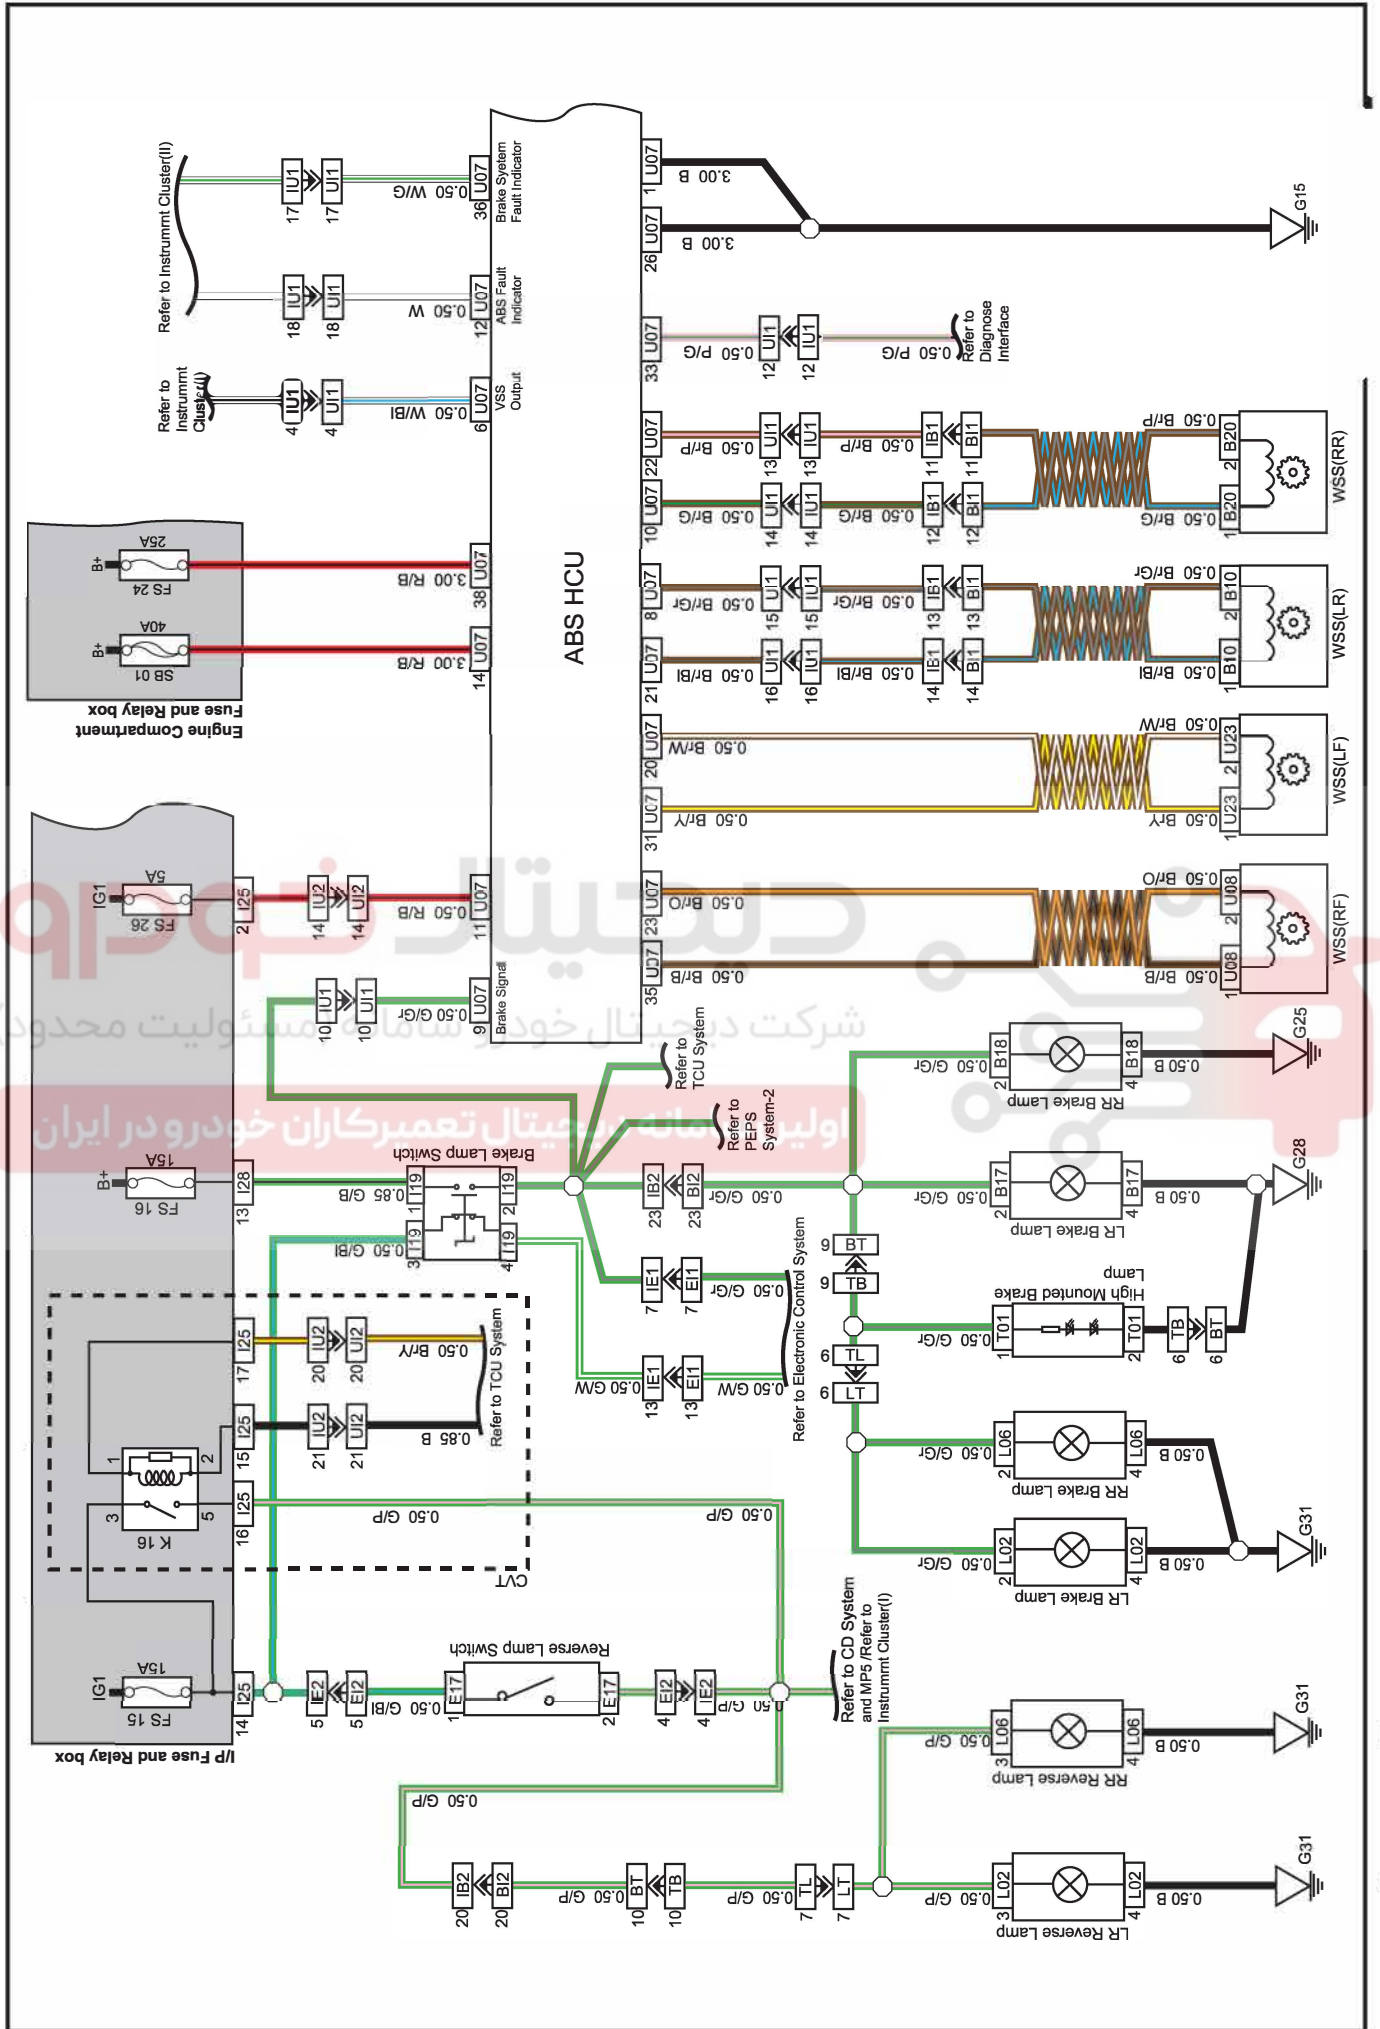

ABS System / Brake Lamp / Reverse Lamp

LIFAN X50