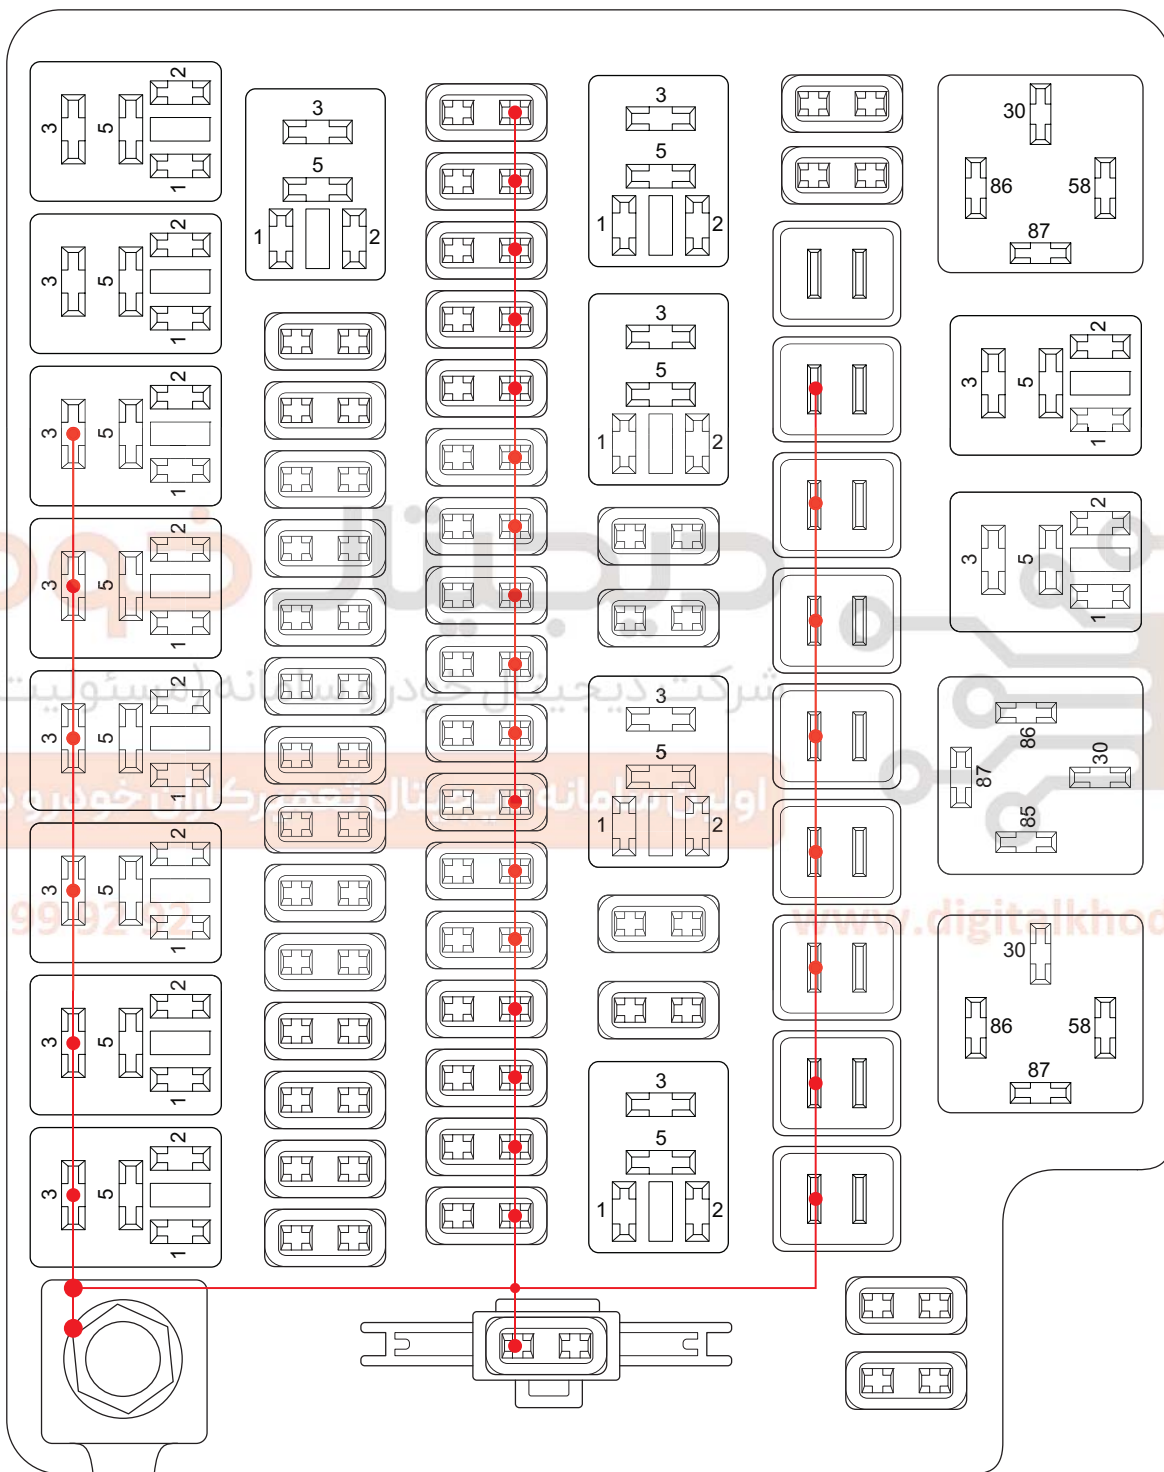

Engine Compartment Fuse and Relay Box

Location of Engine Compartment Fuse and Relay Box

EA13T060030

06

Fuse and Relay Layout in Engine Compartment Fuse and Relay Box

شرکت دیجیتال خودرو سامانه (مسئولیت محدود)

EA13T060040

Engine Compartment Fuse Description

No.	Description	No.	Description	No.	Description
EF01	Spare	EF18	-	EF35	Control valve
EF02	-	EF19	-	EF36	-
EF03	High beam headlight LH	EF20	-	EF37	ECM
EF04	High beam headlight RH	EF21	BCM	EF38	Injector
EF05	-	EF22	Coil power	EF39	-
EF06	ESP/ABS	EF23	-	EF40	Blower relay coil
EF07	ECM/TCU (AT model)/ Brake switch	EF24	Brake switch	SB01	ESP/ABS
EF08	A/C switch/Radar	EF25	Horn	SB02	BCM
EF09	Generator excitation	EF26	ECM/TCU (AT model)	SB03	-
EF10	BCM	EF27	-	SB04	BCM
EF11	BCM	EF28	Back-up light	SB05	-
EF12	-	EF29	Wiper	SB06	Blower
EF13	Oxygen sensor	EF30	A/C compressor	SB07	Starter
EF14	Ignition coil	EF31	Fuel pump	SB08	ESP/ABS
EF15	Memory fuse	EF32	-	SB09	ACC
EF16	BCM	EF33	Low beam headlight LH		
EF17	Sunroof	EF34	Low beam headlight RH		

اولین سامانه دیجیتال تعمیرکاران خودرو در ایران

View of Engine Compartment Fuse and Relay Box

Front View

06

EA13T060050

Back View

06

EA13T060060

Engine Compartment Fuse and Relay Box Inner Circuit

Circuit Diagram (Page 1 of 4)

06

021 62 99 92 92

www.digitalkhodro.com

EA13T060061

Circuit Diagram (Page 2 of 4)

06