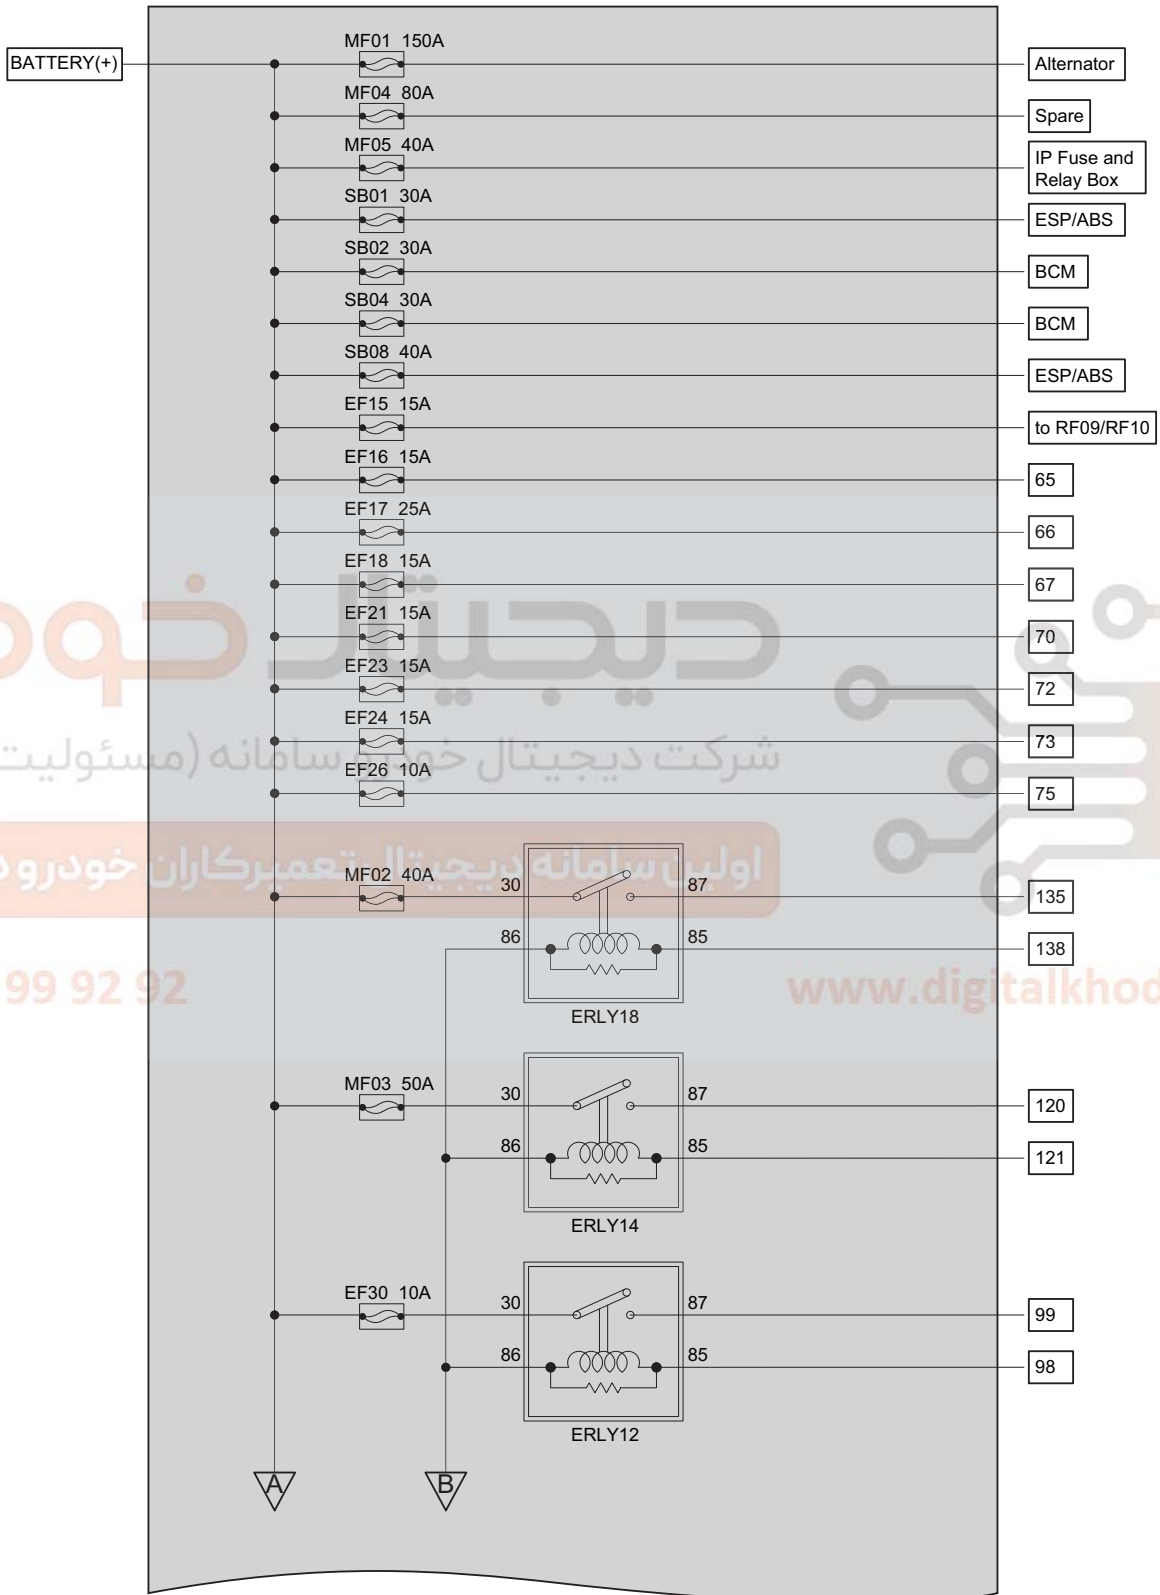

EA13T060040

Engine Compartment Fuse Description

No.	Description	No.	Description	No.	Description
EF01	Spare	EF18	-	EF35	Control valve
EF02	-	EF19	-	EF36	-
EF03	High beam headlight LH	EF20	-	EF37	ECM
EF04	High beam headlight RH	EF21	BCM	EF38	Injector
EF05	-	EF22	Coil power	EF39	-
EF06	ESP/ABS	EF23	-	EF40	Blower relay coil
EF07	ECM/TCU (AT model)/ Brake switch	EF24	Brake switch	SB01	ESP/ABS
EF08	A/C switch/Radar	EF25	Horn	SB02	BCM
EF09	Generator excitation	EF26	ECM/TCU (AT model)	SB03	-
EF10	BCM	EF27	-	SB04	BCM
EF11	BCM	EF28	Back-up light	SB05	-
EF12	-	EF29	Wiper	SB06	Blower
EF13	Oxygen sensor	EF30	A/C compressor	SB07	Starter
EF14	Ignition coil	EF31	Fuel pump	SB08	ESP/ABS
EF15	Memory fuse	EF32	-	SB09	ACC
EF16	BCM	EF33	Low beam headlight LH		
EF17	Sunroof	EF34	Low beam headlight RH		

اولین سامانه دیجیتال تعمیرکاران خودرو در ایران

View of Engine Compartment Fuse and Relay Box

Front View

06

EA13T060050

Back View

06

EA13T060060

Engine Compartment Fuse and Relay Box Inner Circuit

Circuit Diagram (Page 1 of 4)

06

021 62 99 92 92

www.digitalkhodro.com

EA13T060061

Circuit Diagram (Page 2 of 4)

06