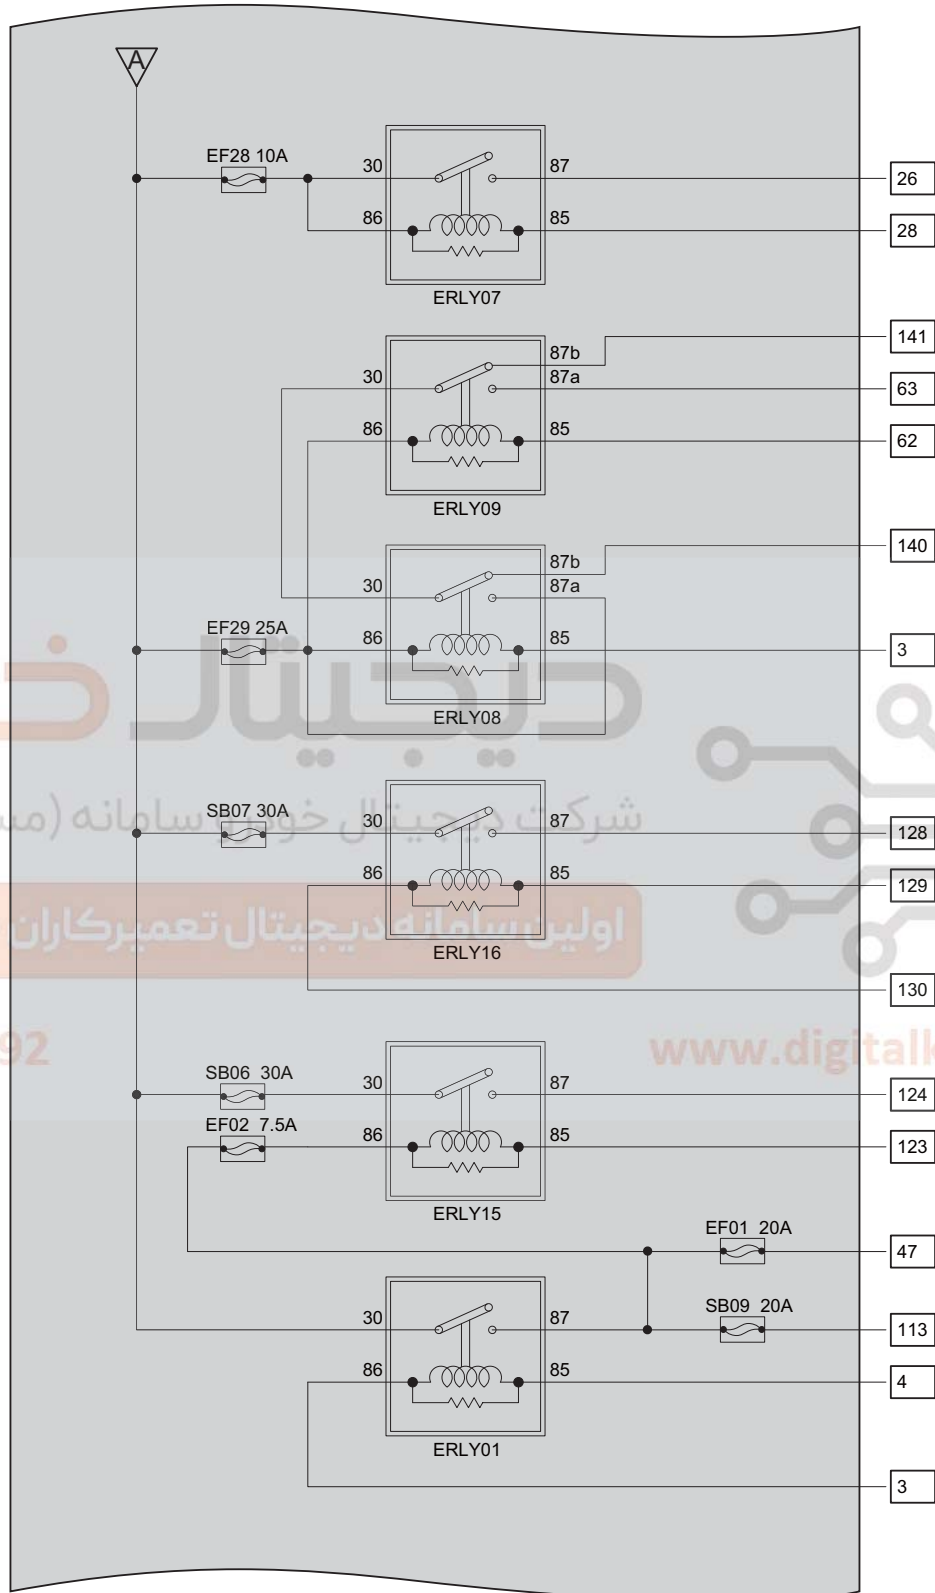

Circuit Diagram (Page 3 of 4)

06

دیجیتال خودرو
شرکت دیجیتال خودرو سامانه (مسئولیت محدود)
اولین سامانه دیجیتال تعمیرکاران خودرو در ایران

021 62 99 92 92

www.digitalkhodro.com

EA13T060063