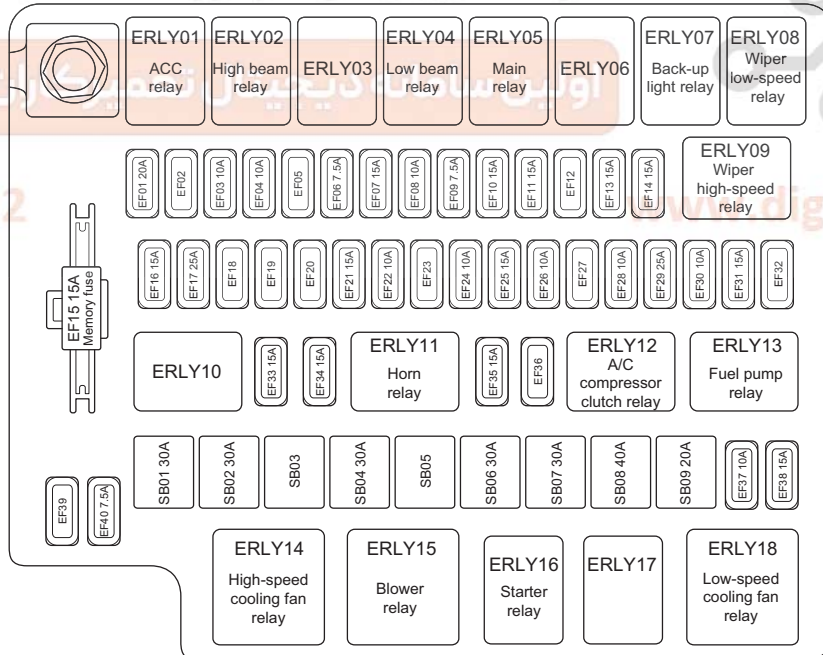

Engine Compartment Fuse and Relay Box

Location of Engine Compartment Fuse and Relay Box

EA13T060030

06

Fuse and Relay Layout in Engine Compartment Fuse and Relay Box

شرکت دیجیتال خودرو سامانه (مسئولیت محدود)

EA13T060040

Engine Compartment Fuse Description

No.	Description	No.	Description	No.	Description
EF01	Spare	EF18	-	EF35	Control valve
EF02	-	EF19	-	EF36	-
EF03	High beam headlight LH	EF20	-	EF37	ECM
EF04	High beam headlight RH	EF21	BCM	EF38	Injector
EF05	-	EF22	Coil power	EF39	-
EF06	ESP/ABS	EF23	-	EF40	Blower relay coil
EF07	ECM/TCU (AT model)/ Brake switch	EF24	Brake switch	SB01	ESP/ABS
EF08	A/C switch/Radar	EF25	Horn	SB02	BCM
EF09	Generator excitation	EF26	ECM/TCU (AT model)	SB03	-
EF10	BCM	EF27	-	SB04	BCM
EF11	BCM	EF28	Back-up light	SB05	-
EF12	-	EF29	Wiper	SB06	Blower
EF13	Oxygen sensor	EF30	A/C compressor	SB07	Starter
EF14	Ignition coil	EF31	Fuel pump	SB08	ESP/ABS
EF15	Memory fuse	EF32	-	SB09	ACC
EF16	BCM	EF33	Low beam headlight LH		
EF17	Sunroof	EF34	Low beam headlight RH		

اولین سامانه دیجیتال تعمیرکاران خودرو در ایران

View of Engine Compartment Fuse and Relay Box

Front View

06

EA13T060050

Back View

06

EA13T060060