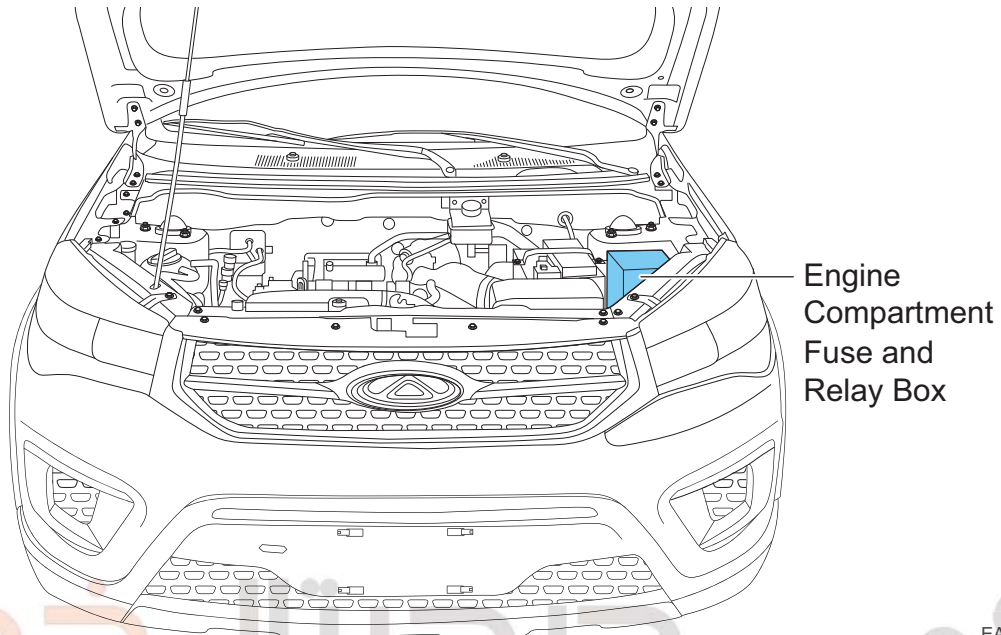

Engine Compartment Fuse and Relay Box

Location of Engine Compartment Fuse and Relay Box