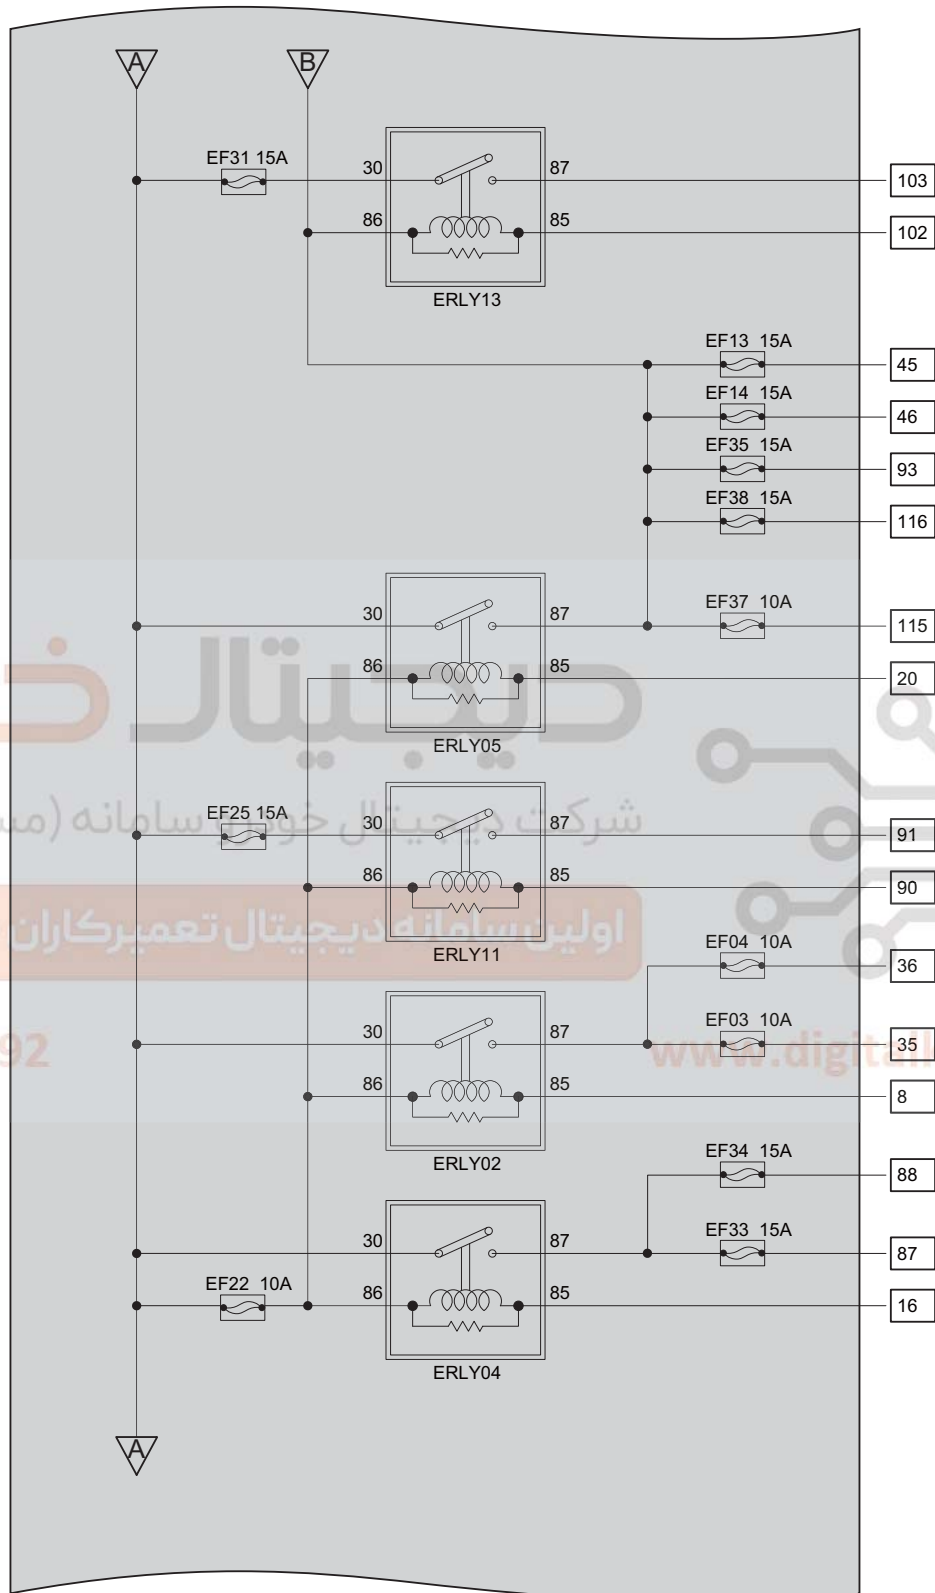

EA13T060040

Engine Compartment Fuse Description

No.	Description	No.	Description	No.	Description
EF01	Spare	EF18	-	EF35	Control valve
EF02	-	EF19	-	EF36	-
EF03	High beam headlight LH	EF20	-	EF37	ECM
EF04	High beam headlight RH	EF21	BCM	EF38	Injector
EF05	-	EF22	Coil power	EF39	-
EF06	ESP/ABS	EF23	-	EF40	Blower relay coil
EF07	ECM/TCU (AT model)/ Brake switch	EF24	Brake switch	SB01	ESP/ABS
EF08	A/C switch/Radar	EF25	Horn	SB02	BCM
EF09	Generator excitation	EF26	ECM/TCU (AT model)	SB03	-
EF10	BCM	EF27	-	SB04	BCM
EF11	BCM	EF28	Back-up light	SB05	-
EF12	-	EF29	Wiper	SB06	Blower
EF13	Oxygen sensor	EF30	A/C compressor	SB07	Starter
EF14	Ignition coil	EF31	Fuel pump	SB08	ESP/ABS
EF15	Memory fuse	EF32	-	SB09	ACC
EF16	BCM	EF33	Low beam headlight LH		
EF17	Sunroof	EF34	Low beam headlight RH		

Engine Compartment Fuse and Relay Box Inner Circuit

Circuit Diagram (Page 1 of 4)

06

021 62 99 92 92

www.digitalkhodro.com

EA13T060061

Circuit Diagram (Page 2 of 4)

06