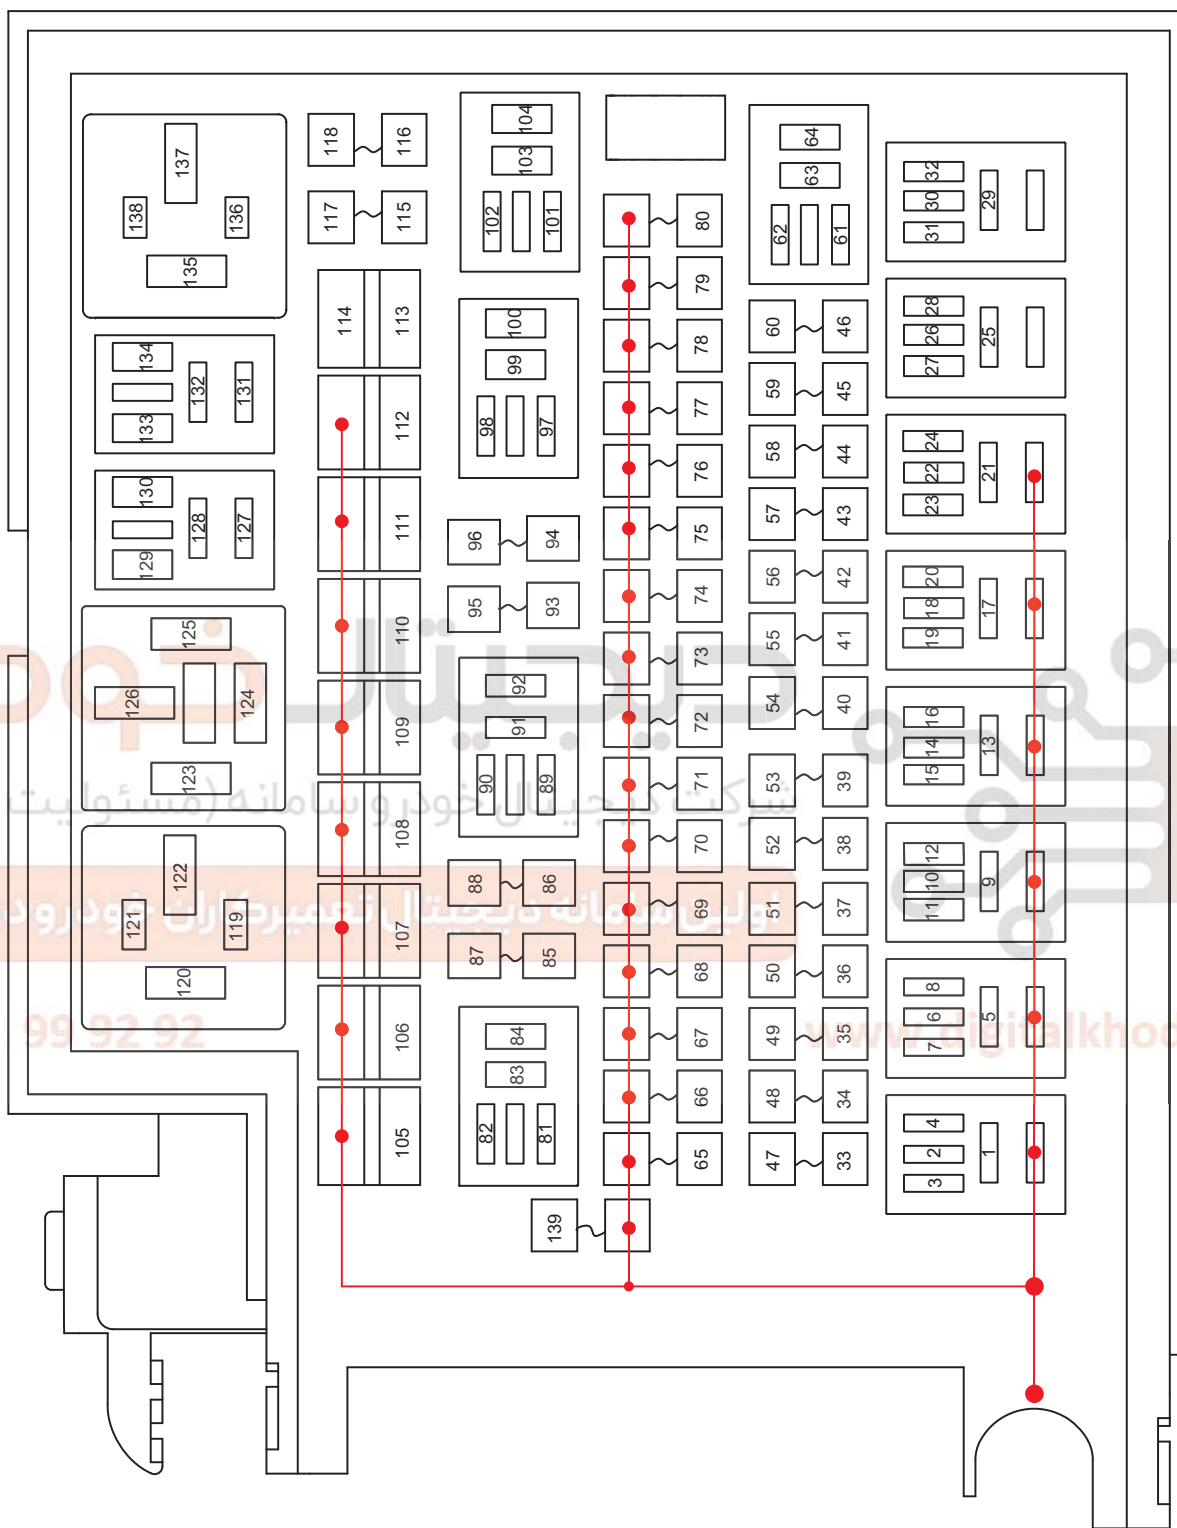

Engine Compartment Fuse and Relay Box

Location of Engine Compartment Fuse and Relay Box

EA13T060030

06

Fuse and Relay Layout in Engine Compartment Fuse and Relay Box

شرکت دیجیتال خودرو سامانه (مسئولیت محدود)

EA13T060040

Engine Compartment Fuse Description

No.	Description	No.	Description	No.	Description
EF01	Spare	EF18	-	EF35	Control valve
EF02	-	EF19	-	EF36	-
EF03	High beam headlight LH	EF20	-	EF37	ECM
EF04	High beam headlight RH	EF21	BCM	EF38	Injector
EF05	-	EF22	Coil power	EF39	-
EF06	ESP/ABS	EF23	-	EF40	Blower relay coil
EF07	ECM/TCU (AT model)/ Brake switch	EF24	Brake switch	SB01	ESP/ABS
EF08	A/C switch/Radar	EF25	Horn	SB02	BCM
EF09	Generator excitation	EF26	ECM/TCU (AT model)	SB03	-
EF10	BCM	EF27	-	SB04	BCM
EF11	BCM	EF28	Back-up light	SB05	-
EF12	-	EF29	Wiper	SB06	Blower
EF13	Oxygen sensor	EF30	A/C compressor	SB07	Starter
EF14	Ignition coil	EF31	Fuel pump	SB08	ESP/ABS
EF15	Memory fuse	EF32	-	SB09	ACC
EF16	BCM	EF33	Low beam headlight LH		
EF17	Sunroof	EF34	Low beam headlight RH		

اولین سامانه دیجیتال تعمیرکاران خودرو در ایران

View of Engine Compartment Fuse and Relay Box

Front View

06

EA13T060050

Back View

06

EA13T060060

Engine Compartment Fuse and Relay Box Inner Circuit

Circuit Diagram (Page 1 of 4)

06

021 62 99 92 92

www.digitalkhodro.com

EA13T060061

Circuit Diagram (Page 2 of 4)

06