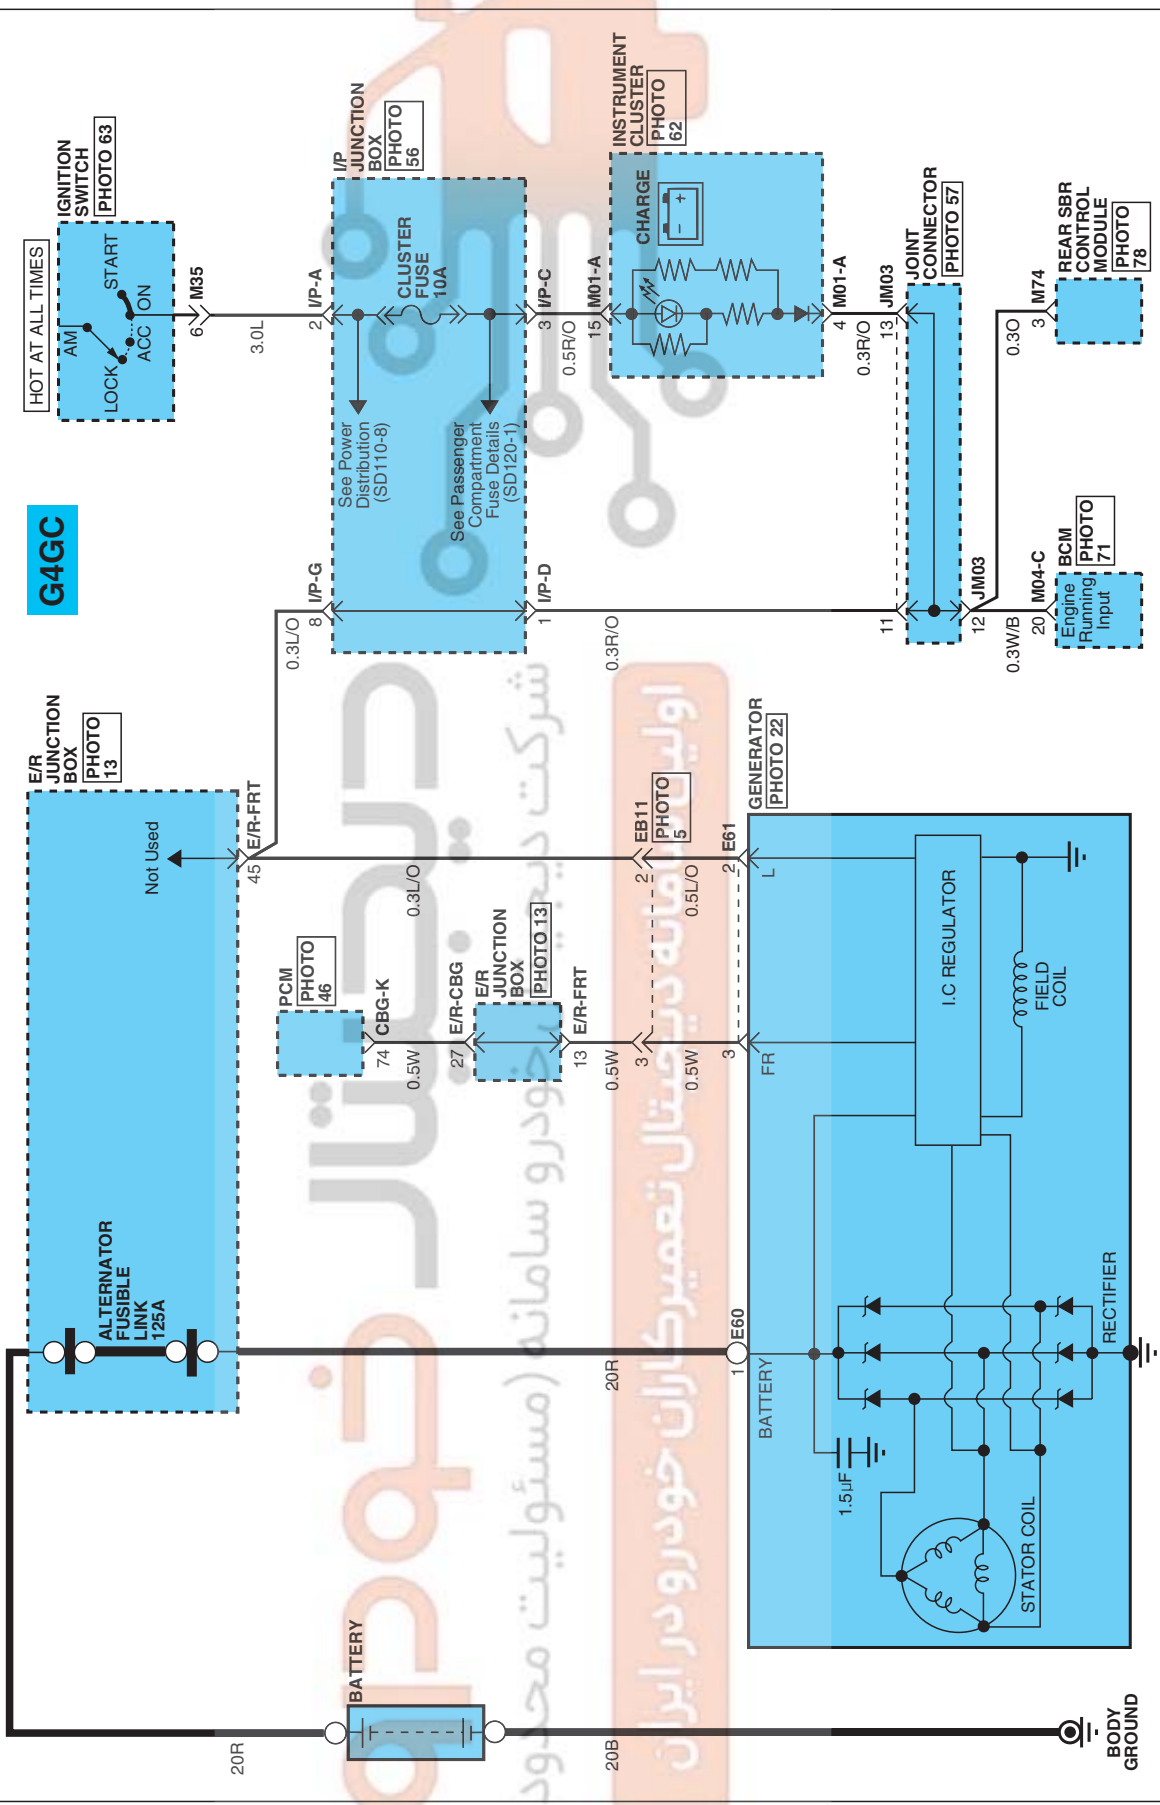

CHARGING SYSTEM

CHARGING SYSTEM (2)

SD373-2

CHARGING SYSTEM

CHARGING SYSTEM (3)

SD373-3

CHARGING SYSTEM

CHARGING SYSTEM (4)

SD373-4

CHARGING SYSTEM

CHARGING SYSTEM (5)

SD373-5

CGGA-K

AMP_ECU_94F_B

CGGM-K

AMP_ECU_94F_B

CBG-K

AMP_ECU_94F_B

CGG06

KET_58X_02F_Gr

CDD65

KET_58X_02F_Gr

E50/E60

AMP_ECU_94F_B

E61

AMP_ECU_94F_B

E90

KET_58X_02F_Gr

E91

KET_58X_02F_Gr

E100

CR01F052