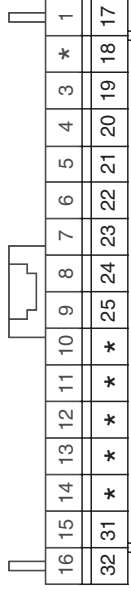

CHARGING SYSTEM

CHARGING SYSTEM (2)

SD373-2

CHARGING SYSTEM

CHARGING SYSTEM (3)

SD373-3

CHARGING SYSTEM

CHARGING SYSTEM (4)

CBG-K

AMP_ECU_94F_B

CGG06

KET_58X_02F_Gr

CDD65

KET_58X_02F_Gr

E50/E60

AMP_ECU_94F_B

E61

AMP_ECU_94F_B

E90

KET_58X_02F_Gr

E91

KET_58X_02F_Gr

E100

CR01F052

M01-A

AMP_025_24F_W

M04-C

KET_58X_02F_Gr

M35

CR01F023

M72

AMP_025_24F_W