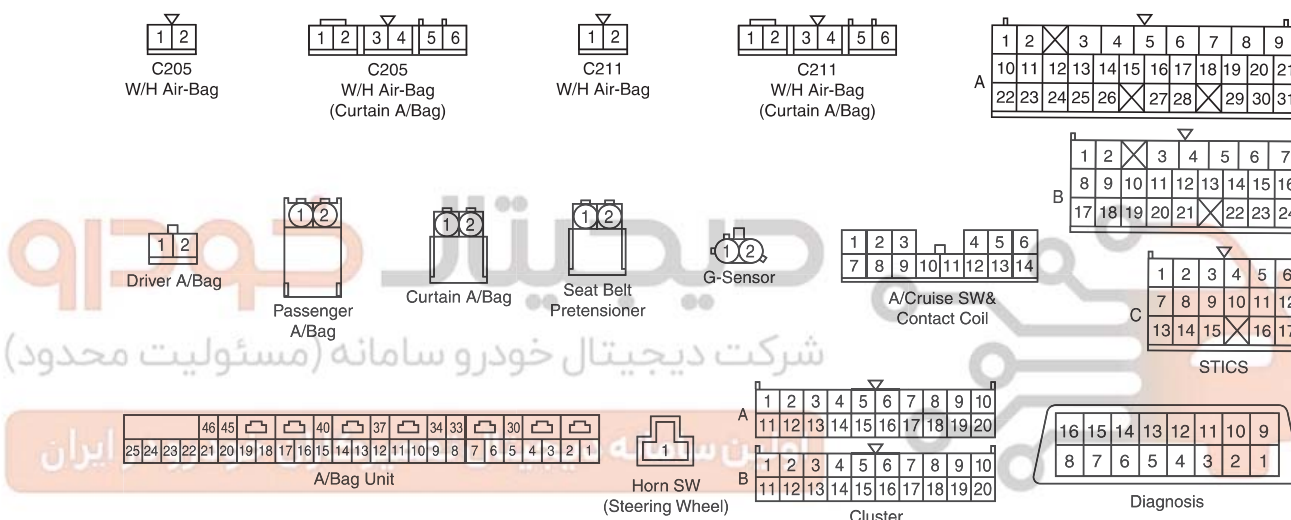

**8810-00 AIR-BAG (CURTAIN AIR-BAG)**

CIRCUIT

ACTYON 2010.01

Modification basis	
Application basis	
Affected VIN	

### (1) CONNECTOR INFORMATION

Connector Number (Pin Number, Color)	Connecting Wiring Harness	Connector Position	Remark
C205	(2Pin, Yellow)	W/H Main - W/H A/Bag	Driver Cowl Side C/Holder
	(6Pin, Yellow)	W/H Main - W/H A/Bag	Driver Cowl Side C/Holder Curtain A/Bag
C211	(2Pin, Yellow)	W/H Main - W/H A/Bag	Passenger Cowl Side C/Holder
	(6Pin, Yellow)	W/H Main - W/H A/Bag	Passenger Cowl Side C/Holder Curtain A/Bag
G202	W/H Main	Backside A/T Lever Unit	Audio
G203	W/H Main (W/H A/Bag)	Backside A/T Lever Unit	A/Bag

### (2) CONNECTOR IDENTIFICATION SYMBOL & PIN NUMBER POSITION

Modification basis	
Application basis	
Affected VIN	