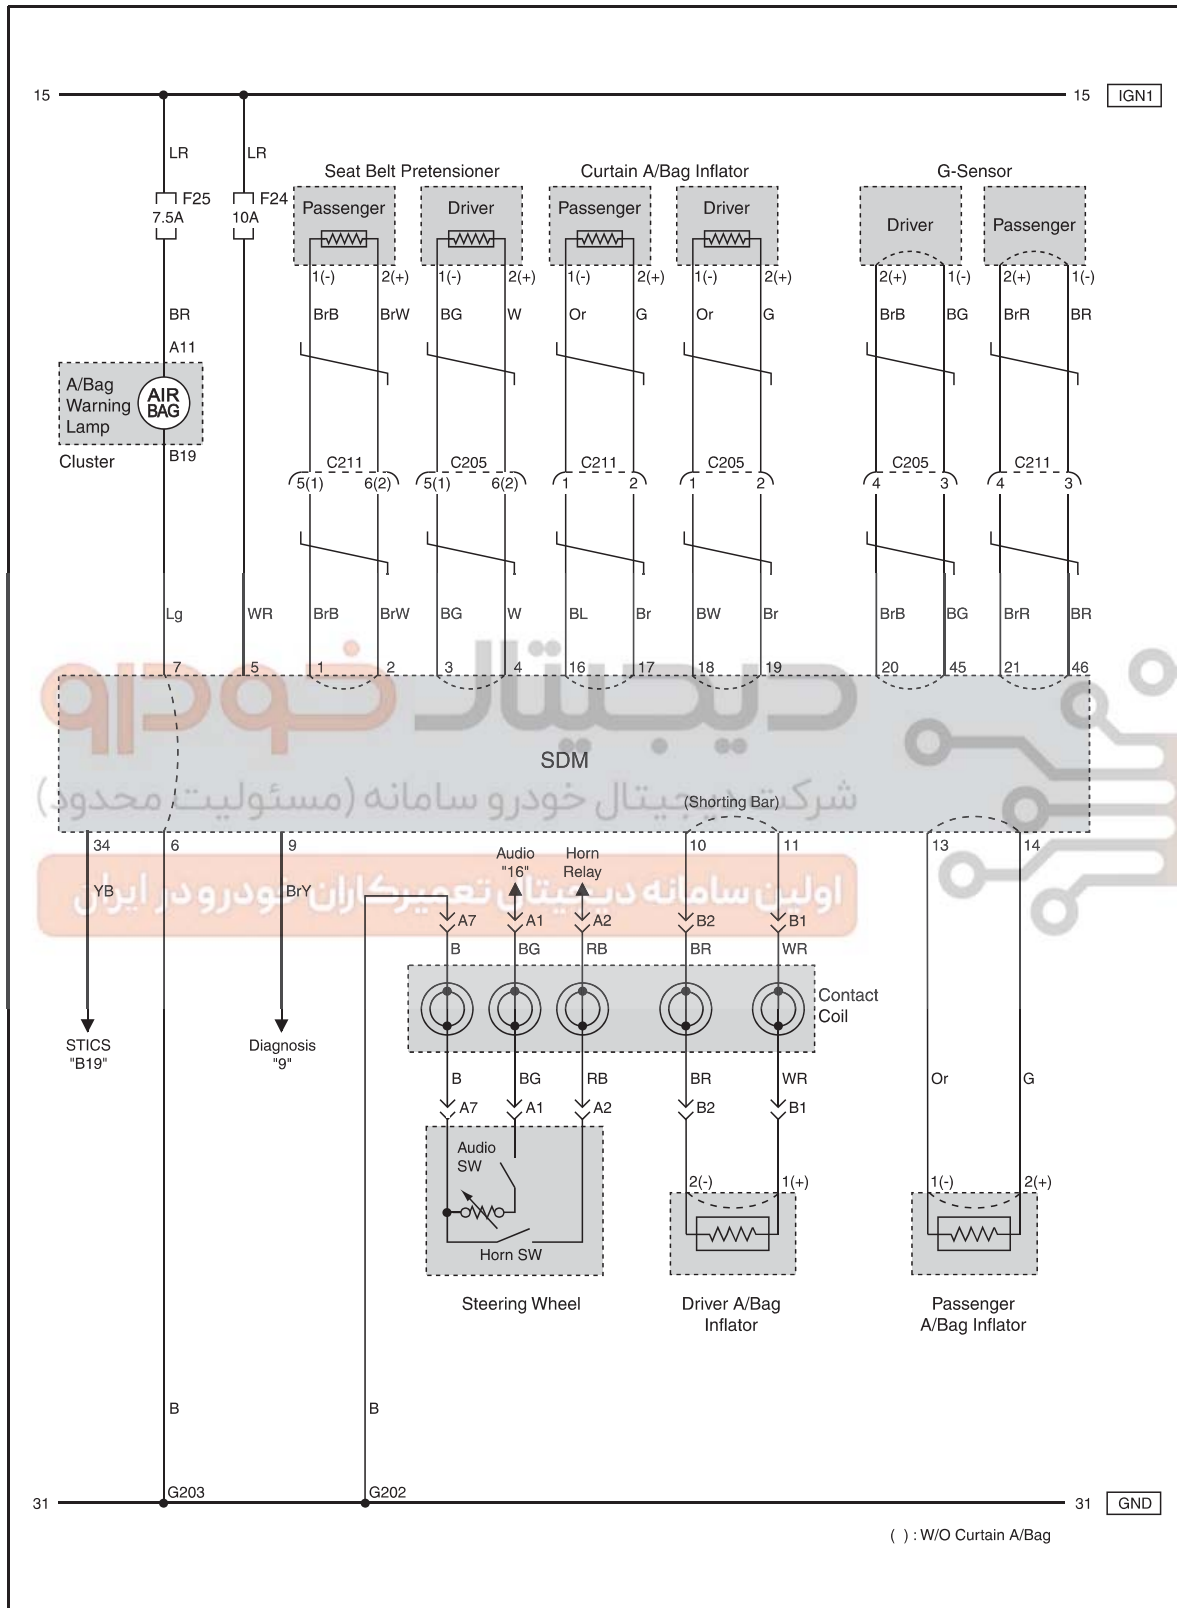

**8810-00 AIR-BAG (CURTAIN AIR-BAG)**

CIRCUIT

ACTYON 2010.01

Modification basis	
Application basis	
Affected VIN	

### (1) CONNECTOR INFORMATION

Connector Number (Pin Number, Color)	Connecting Wiring Harness	Connector Position	Remark
C205	(2Pin, Yellow)	W/H Main - W/H A/Bag	Driver Cowl Side C/Holder
	(6Pin, Yellow)	W/H Main - W/H A/Bag	Driver Cowl Side C/Holder Curtain A/Bag
C211	(2Pin, Yellow)	W/H Main - W/H A/Bag	Passenger Cowl Side C/Holder
	(6Pin, Yellow)	W/H Main - W/H A/Bag	Passenger Cowl Side C/Holder Curtain A/Bag
G202	W/H Main	Backside A/T Lever Unit	Audio
G203	W/H Main (W/H A/Bag)	Backside A/T Lever Unit	A/Bag

### (2) CONNECTOR IDENTIFICATION SYMBOL & PIN NUMBER POSITION

Modification basis	
Application basis	
Affected VIN	