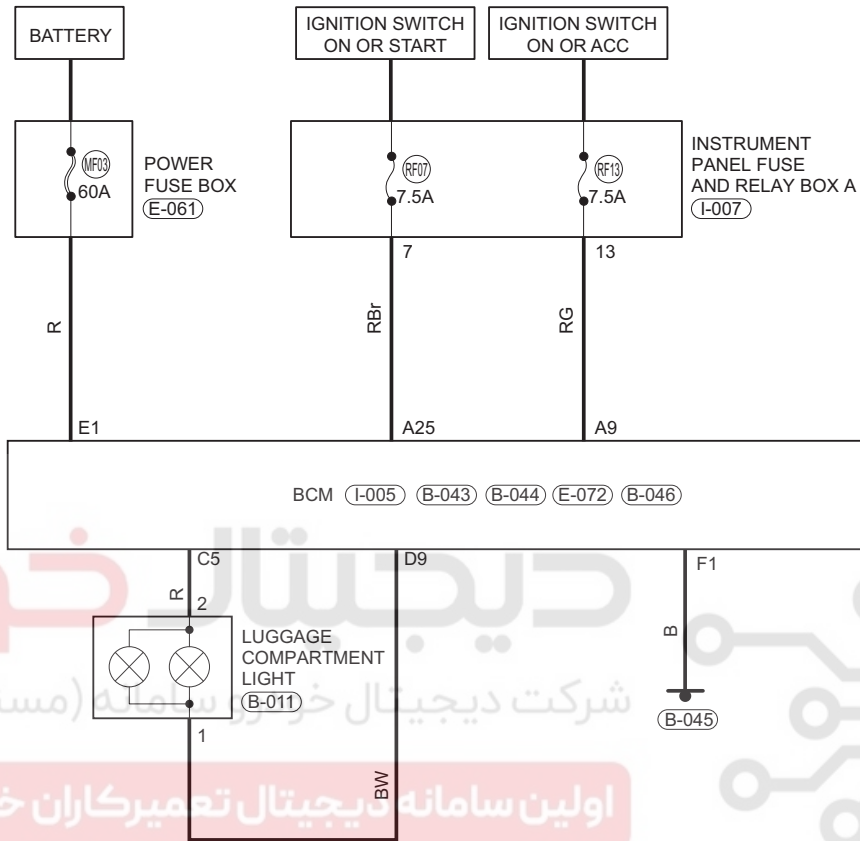

Luggage Compartment Light

35

ET21330140