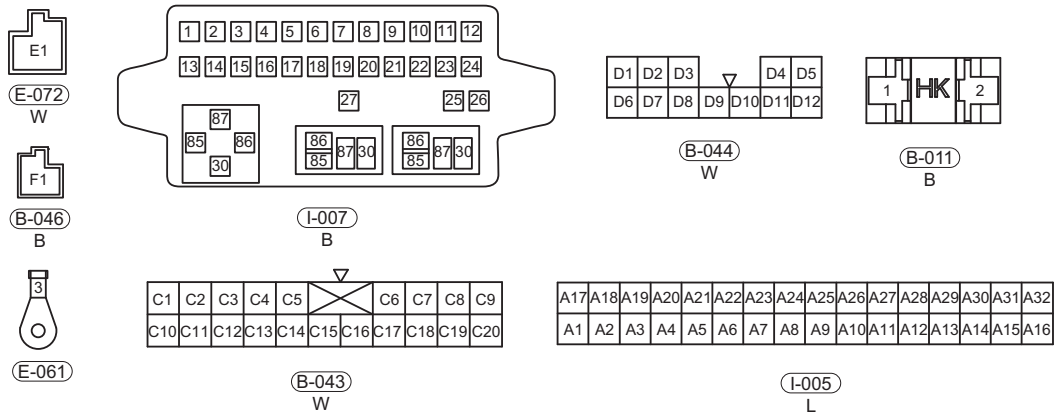

Luggage Compartment Light

35

ET21330140