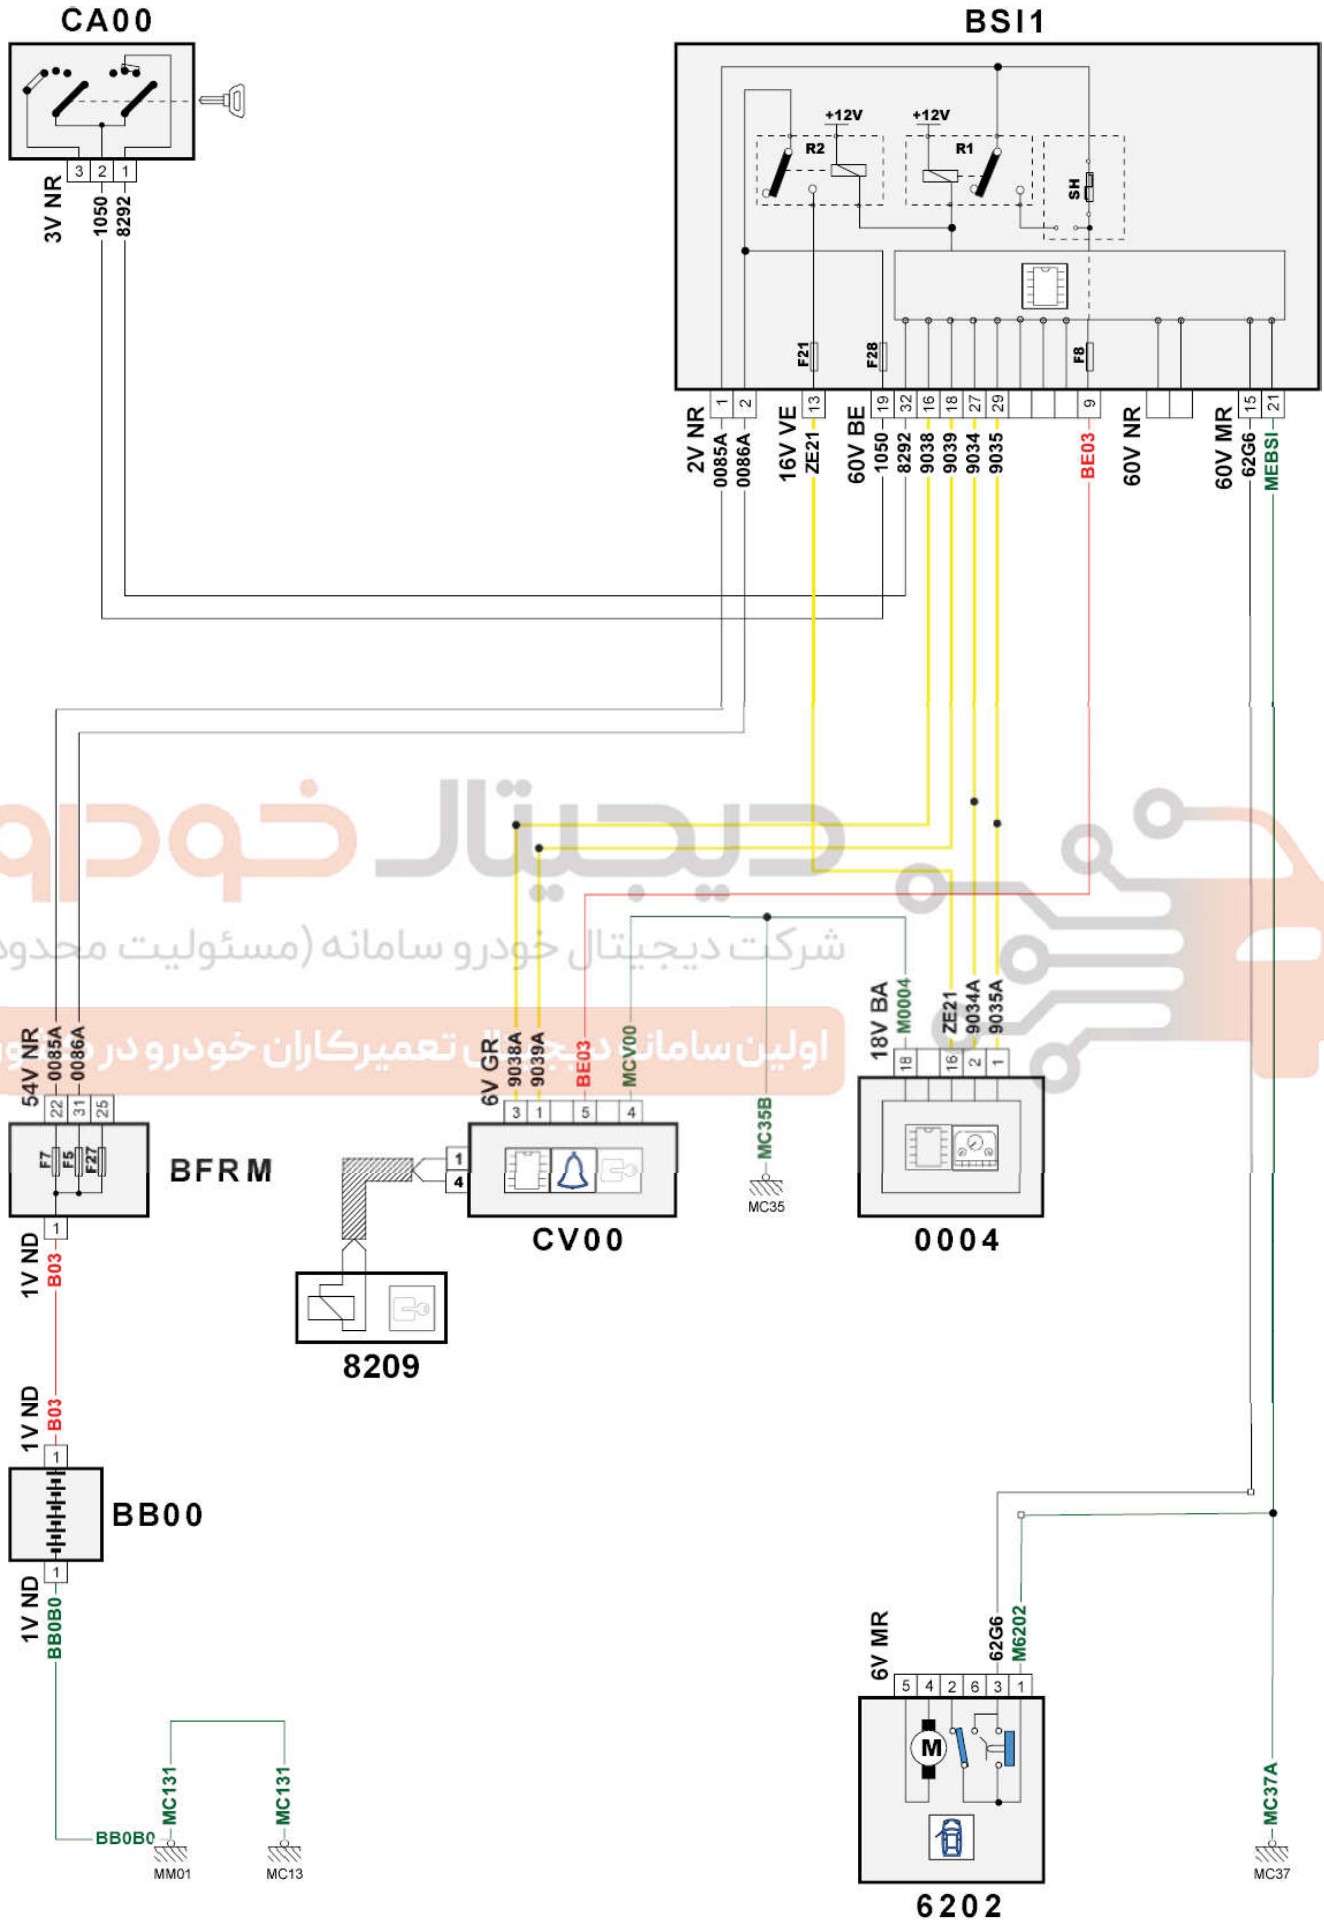

Key In Ignition Information

Key In Ignition Information

item code	description	information
0004	null	/ instrument panel
6202	null	driver's side front door lock assembly
BB00	null	ancillaries battery
BFRM	null	engine fuse and relay box
BSI1	null	built-in systems interface
CA00	null	ignition switch
CV00	null	control under the steering wheel
E934	null	crimp one information (or equipotential 934) wire
E935	null	crimp one information (or equipotential 935) wire
E938	null	crimp one information (or equipotential 938) wire
E939	null	crimp one information (or equipotential 939) wire
EM35B	null	crimp earth (earth point number 35B)
EM37A	null	crimp earth (earth point number 37A)
MC13	null	body earth point number 13
MC35	null	body earth point number 35
MC37A	null	body earth point number 37A
MM01	null	engine earth point number 01