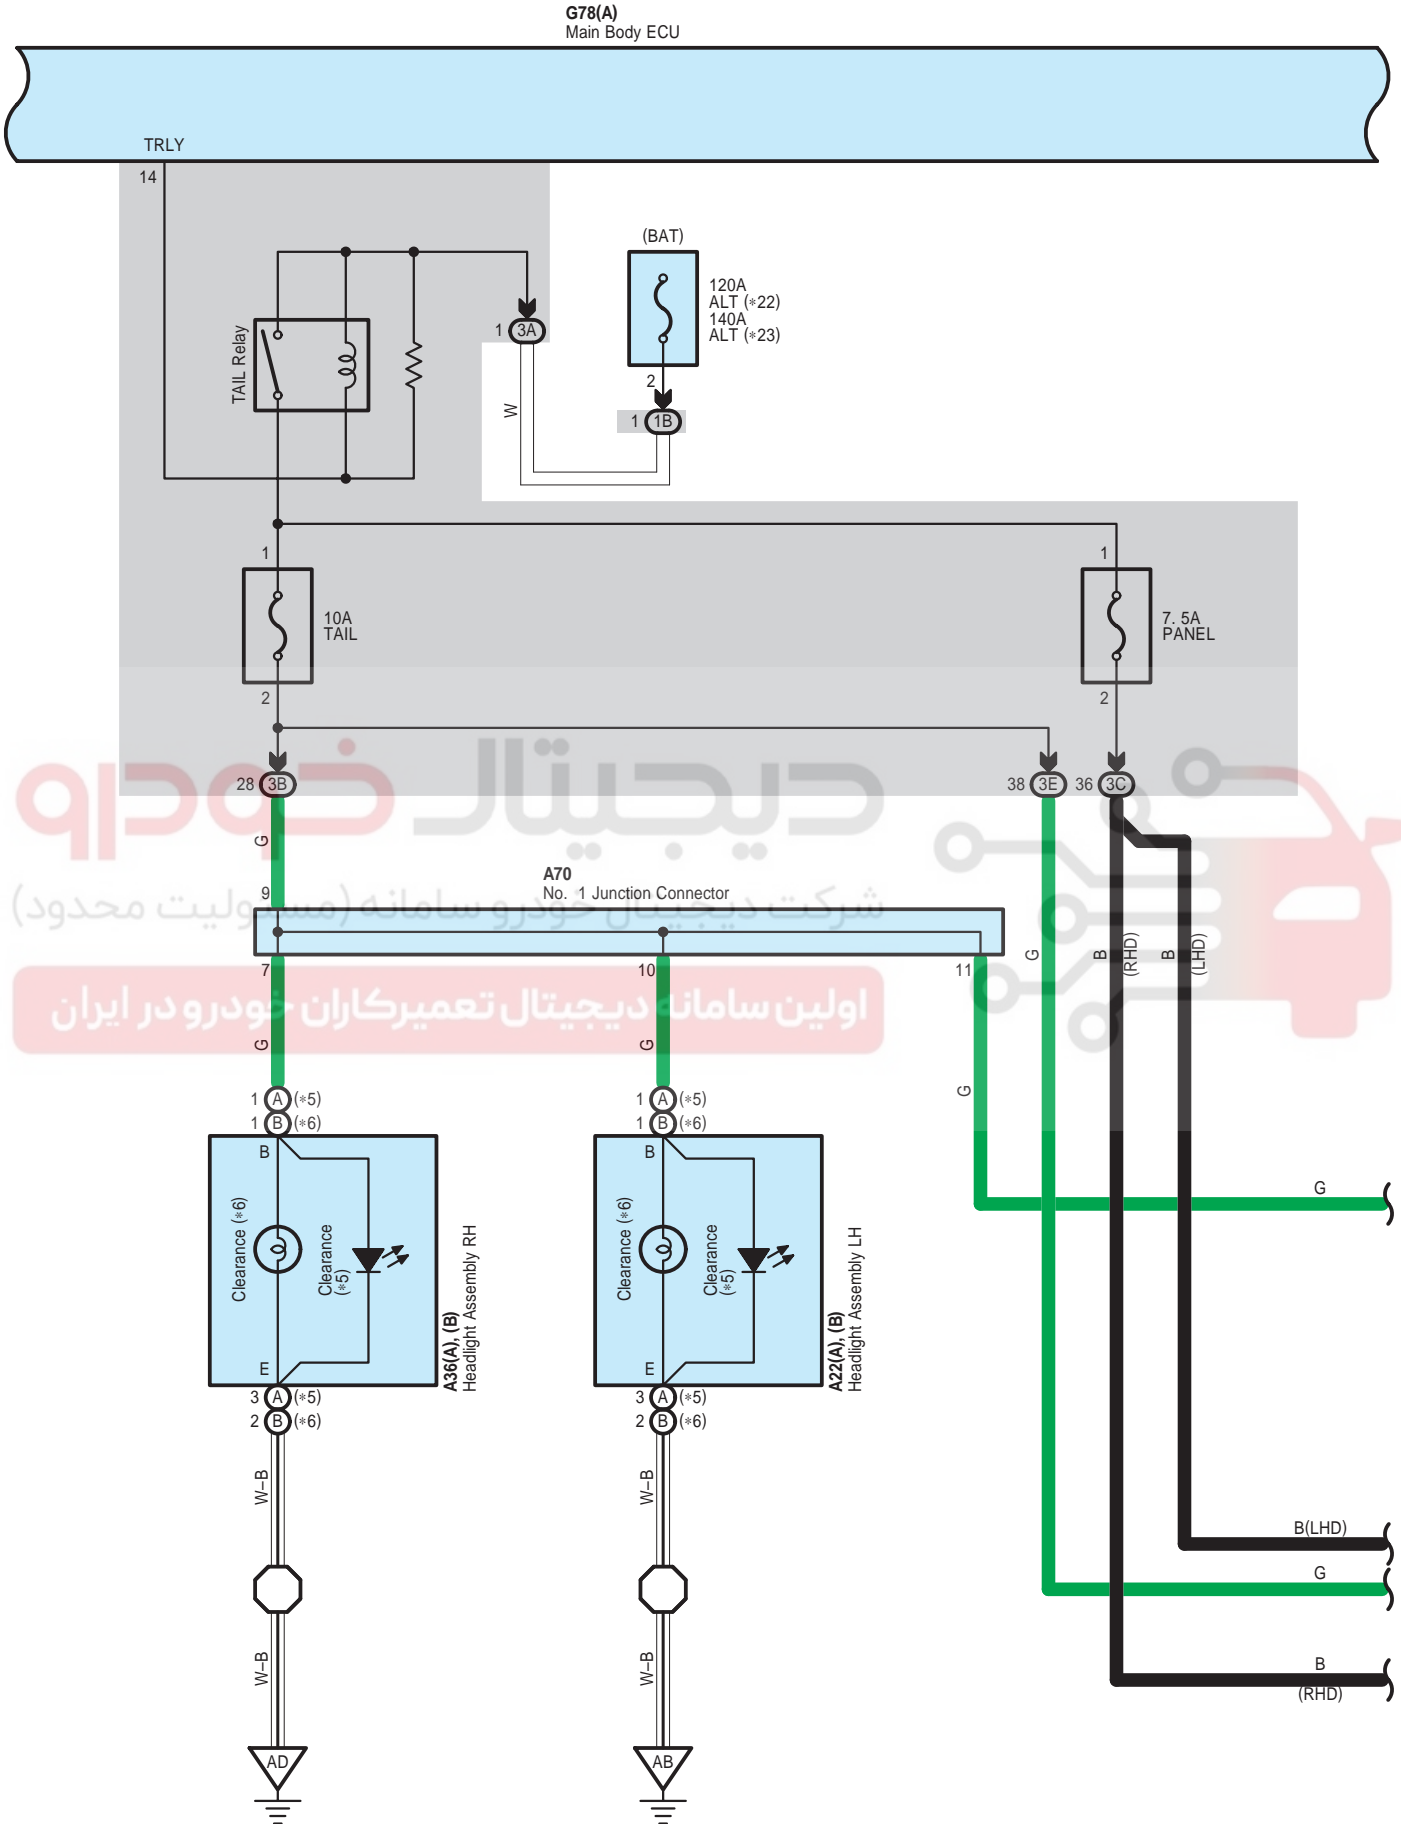

AG1
Blue

GM2
Blue

UN2
White

Illumination <Except Korea> , Taillight <Except Korea>

Illumination <Except Korea> , Taillight <Except Korea>

G78(A)
Main Body ECU

- * 3 : w/ Stop & Start System
- * 7 : A/T, CVT
- * 8 : w/ VSC
- * 9 : w/ Power Back Door
- * 10 : w/ Sport Switch
- * 11 : w/ Seat Heater
- * 12 : w/ Power Heater
(Combustion Type)
- * 24 : w/ ECO MODE Switch
- * 27 : w/ Front Wiper Deicer