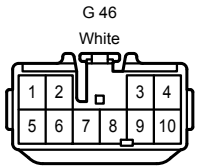

Illumination <Except Korea> , Taillight <Except Korea>