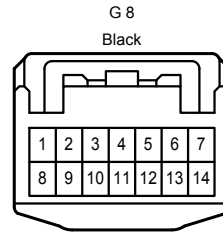

Illumination <Except Korea> , Taillight <Except Korea>