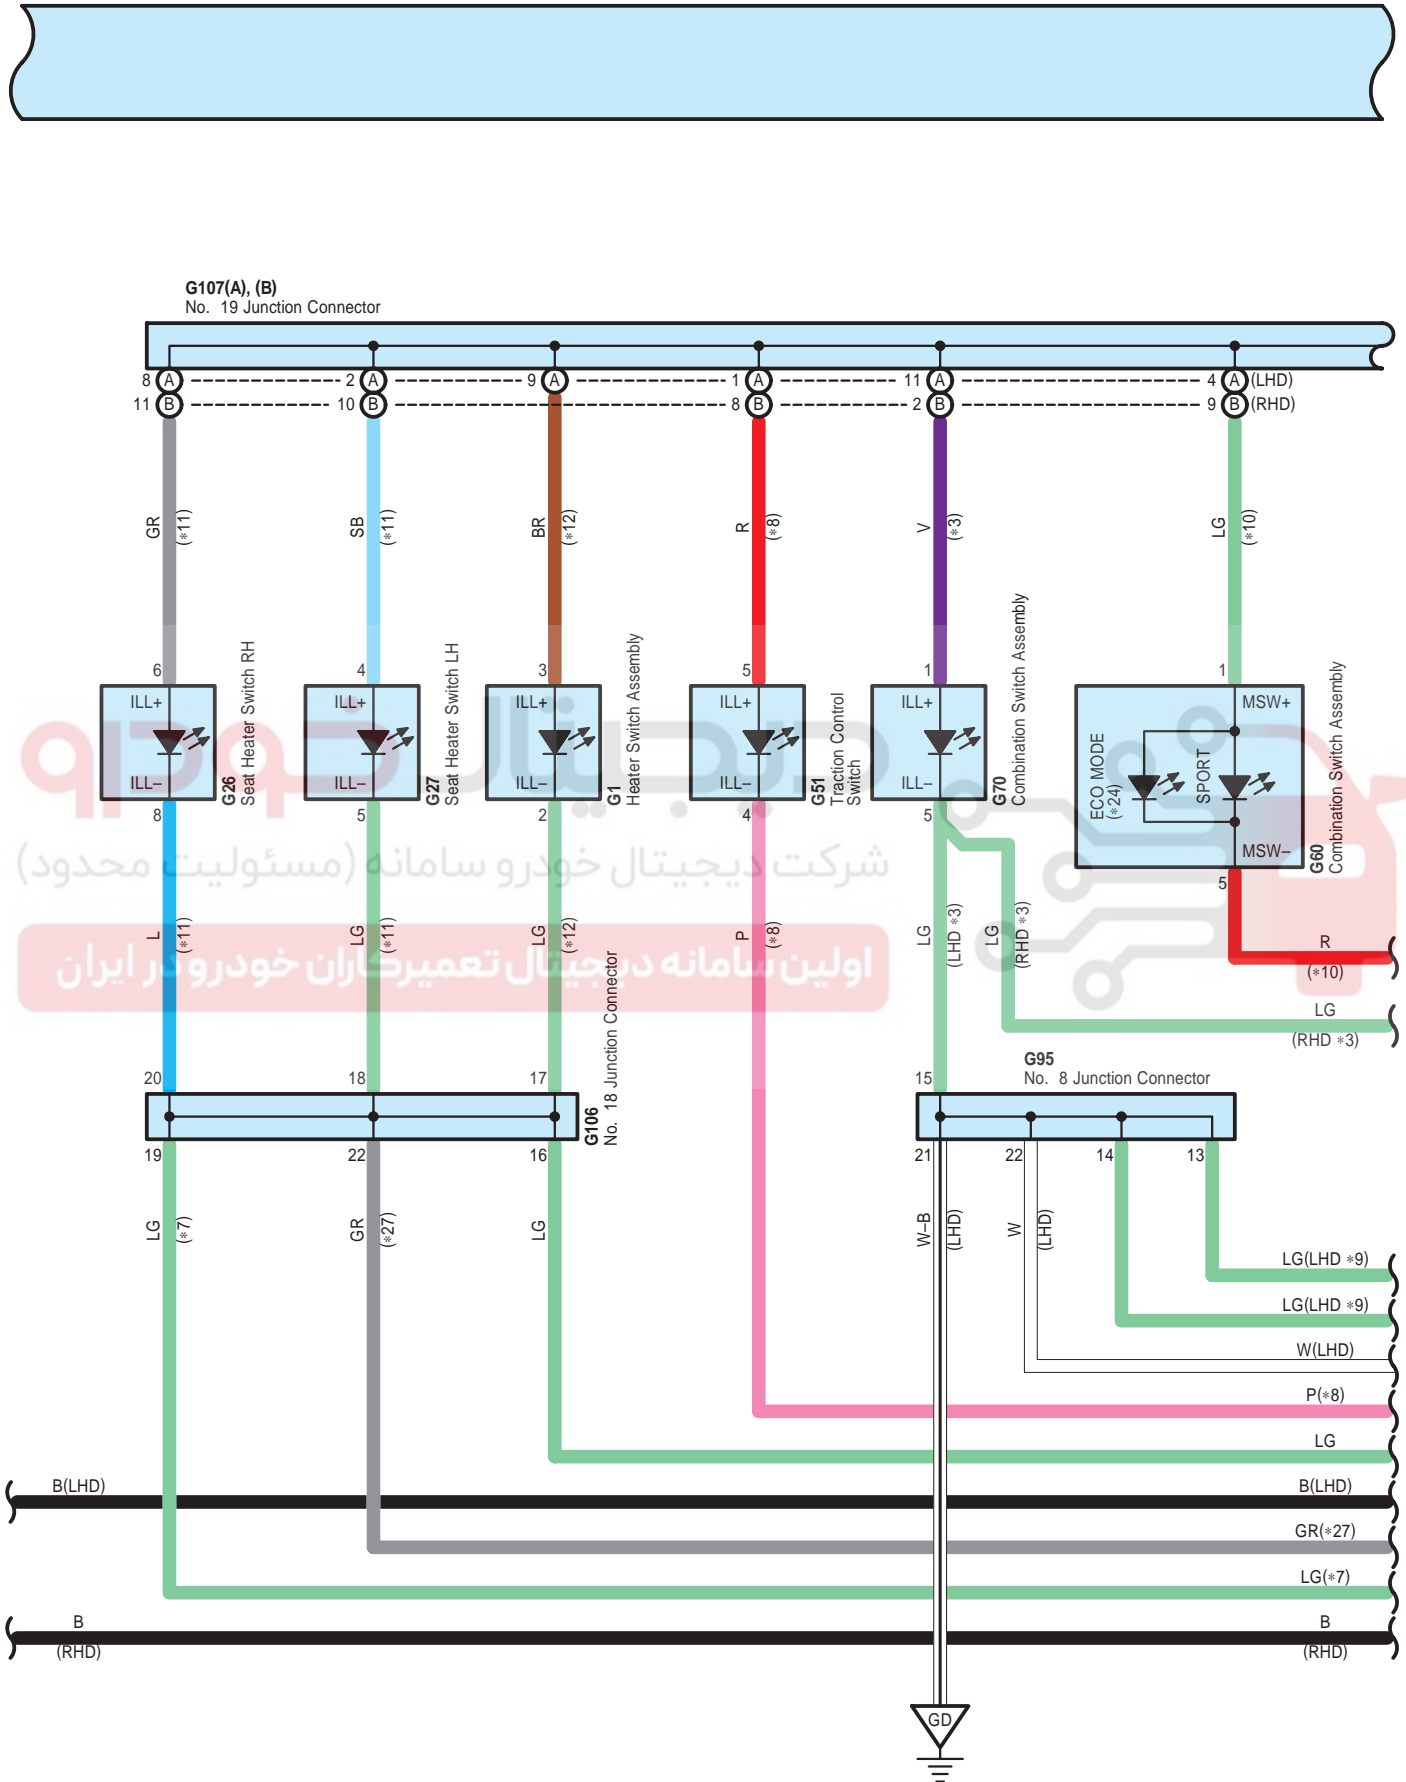

Illumination <Except Korea> , Taillight <Except Korea>

G78(A)
Main Body ECU

شرکت دیجیتال خودرو سامانه (مسئولیت محدود)
اولین سامانه دیجیتال تعمیرکاران خودرو در ایران