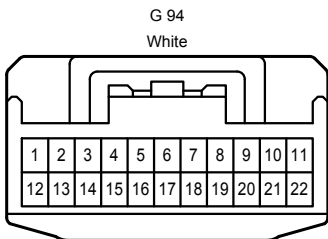

Illumination <Except Korea> , Taillight <Except Korea>