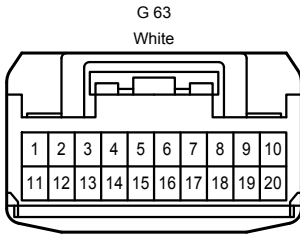

Illumination <Except Korea> , Taillight <Except Korea>