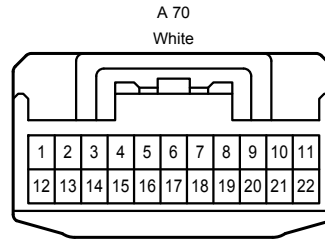

Illumination <Except Korea> , Taillight <Except Korea>