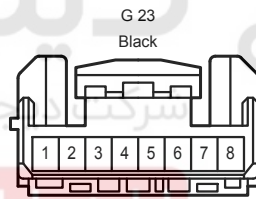

Illumination <Except Korea> , Taillight <Except Korea>