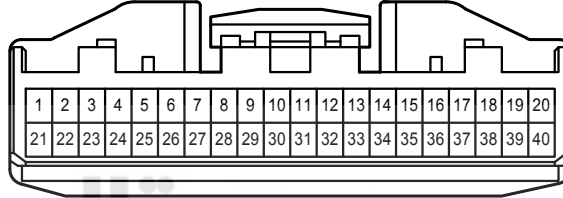

Illumination <Korea> , Taillight <Korea>

G 16
Black