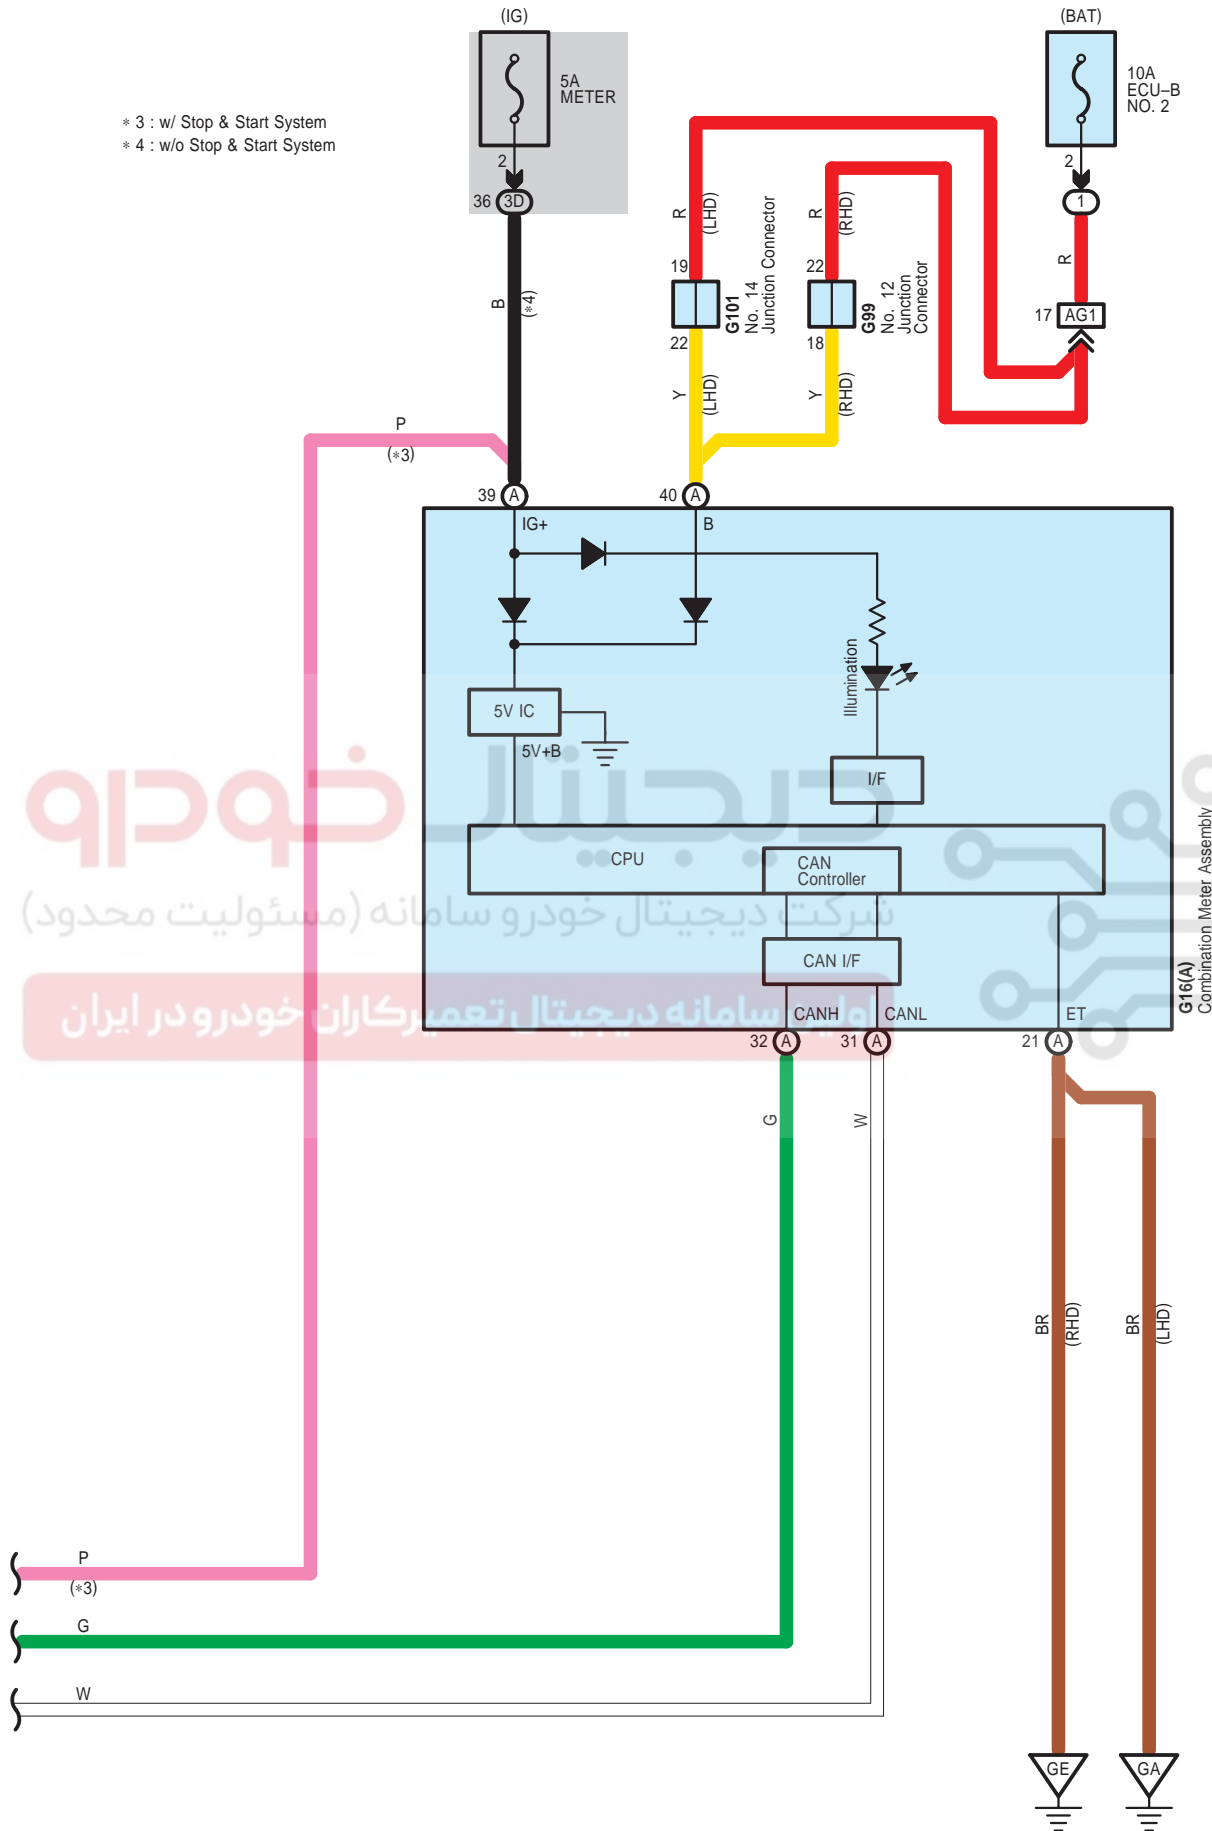

- *18 : Radio & Display Receiver Type
- *19 : w/ Blind Spot Monitor
- *25 : w/ Downhill Assist Control
- *27 : w/ Front Wiper Deicer

Illumination <Except Korea> , Taillight <Except Korea>

G78(A)
Main Body ECU

G103
No. 16 Junction Connector

Illumination <Except Korea> , Taillight <Except Korea>

* 3 : w/ Stop & Start System
* 4 : w/o Stop & Start System

Illumination <Except Korea> , Taillight <Except Korea>

(Clearance Light and Daytime Running Light)