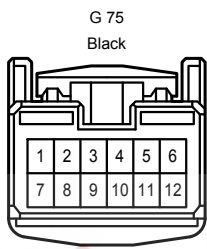

Illumination <Except Korea> , Taillight <Except Korea>