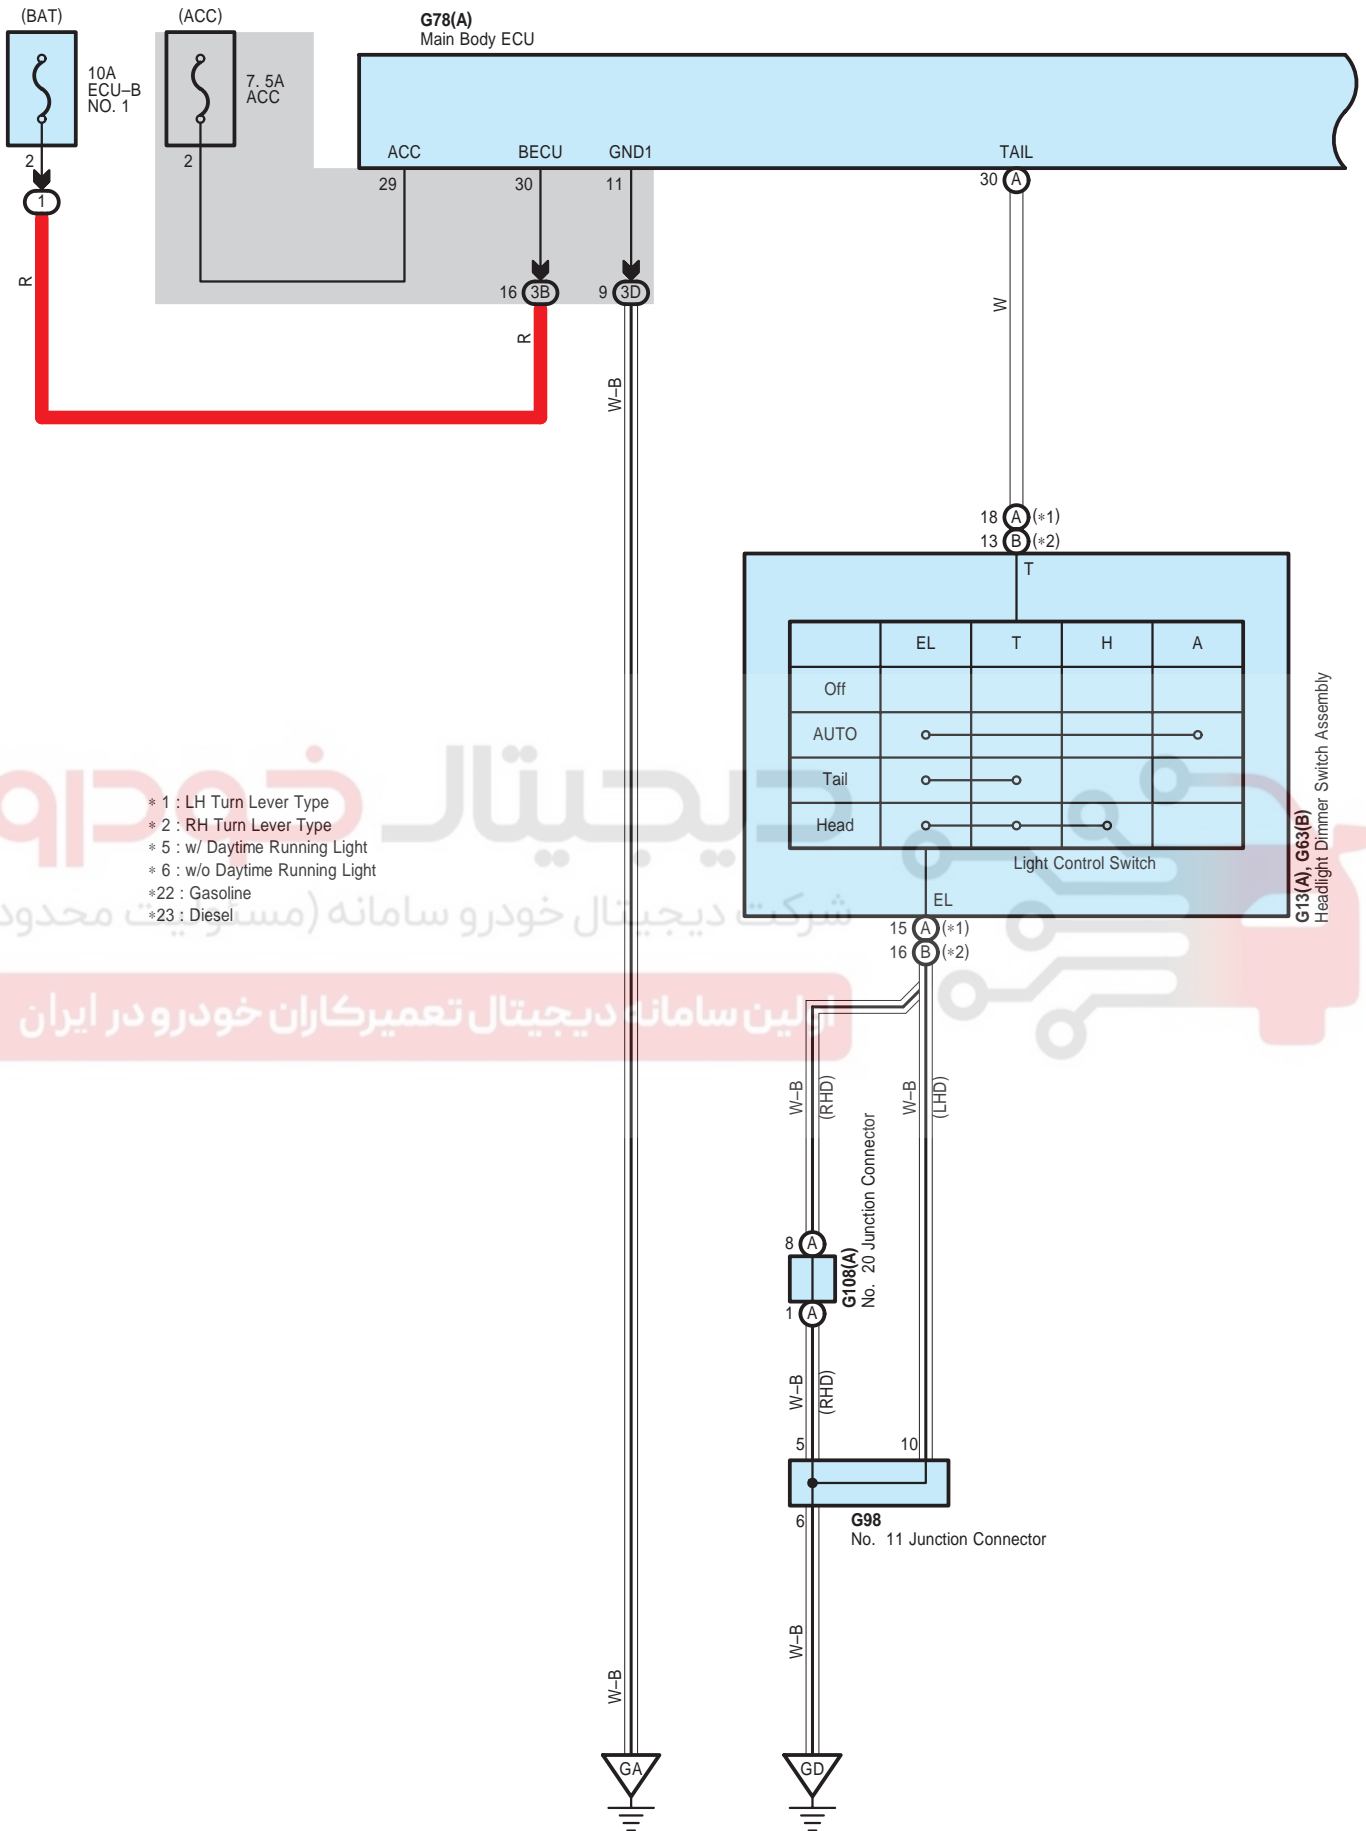

Illumination <Except Korea> , Taillight <Except Korea>

- * 1 : LH Turn Lever Type
- * 2 : RH Turn Lever Type
- * 5 : w/ Daytime Running Light
- * 6 : w/o Daytime Running Light
- *22 : Gasoline
- *23 : Diesel