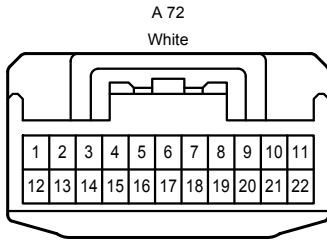

Illumination <Except Korea> , Taillight <Except Korea>