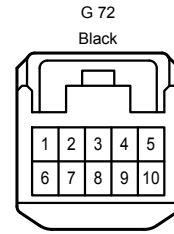

Illumination <Except Korea> , Taillight <Except Korea>