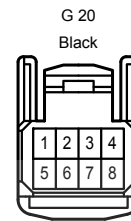

Illumination <Except Korea> , Taillight <Except Korea>