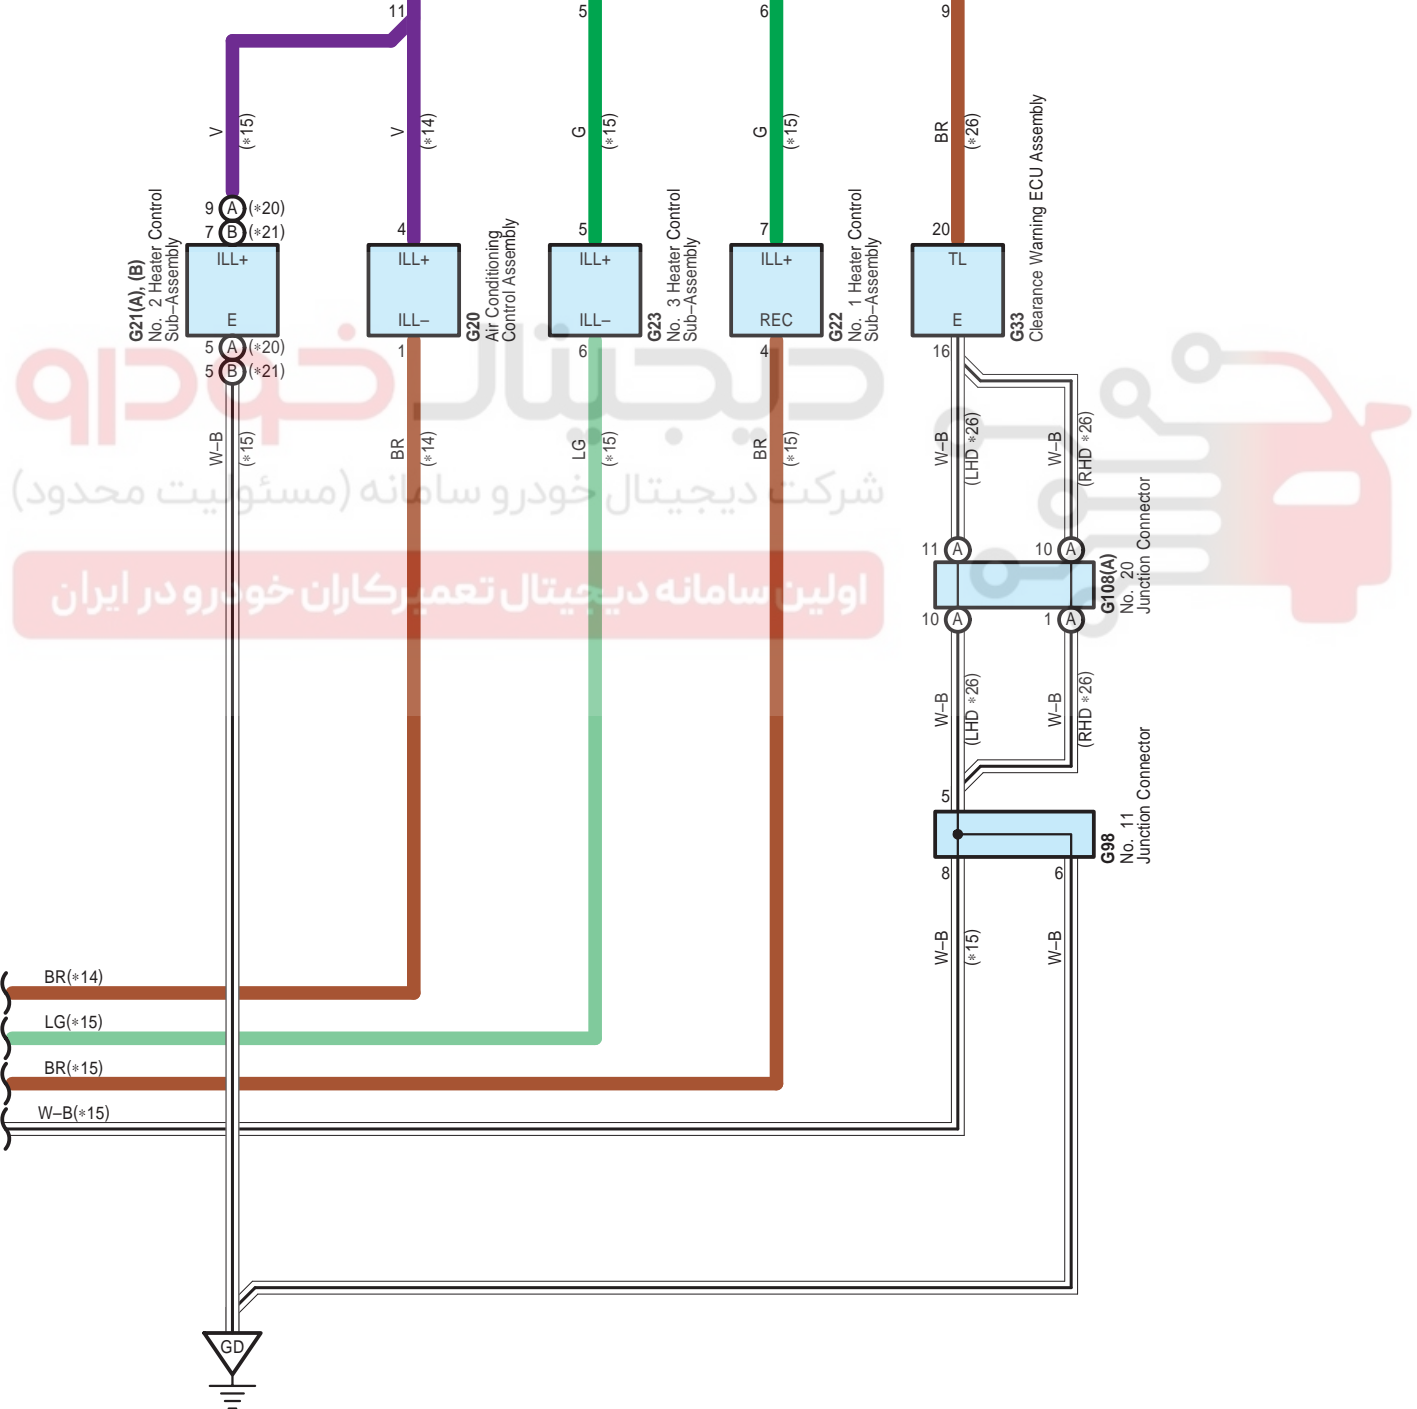

Illumination <Except Korea> , Taillight <Except Korea>

Illumination <Except Korea> , Taillight <Except Korea>

Illumination <Except Korea> , Taillight <Except Korea>

- * 7 : A/T, CVT
- *13 : Halogen Type
- *14 : Automatic Air Conditioner
- *15 : Manual Air Conditioner
- *16 : Radio Receiver Type
- *17 : Navigation Receiver Type

- *18 : Radio & Display Receiver Type
- *19 : w/ Blind Spot Monitor
- *25 : w/ Downhill Assist Control
- *27 : w/ Front Wiper Deicer

Illumination <Except Korea> , Taillight <Except Korea>

G78(A)
Main Body ECU

G103
No. 16 Junction Connector

Illumination <Except Korea> , Taillight <Except Korea>

* 3 : w/ Stop & Start System
* 4 : w/o Stop & Start System

Illumination <Except Korea> , Taillight <Except Korea>

(Clearance Light and Daytime Running Light)