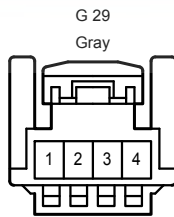

Illumination <Except Korea> , Taillight <Except Korea>