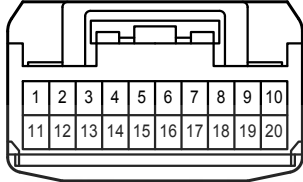

Illumination <Korea> , Taillight <Korea>

G 13
Black