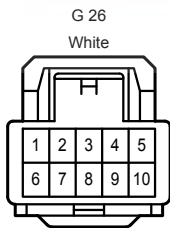

Illumination <Except Korea> , Taillight <Except Korea>