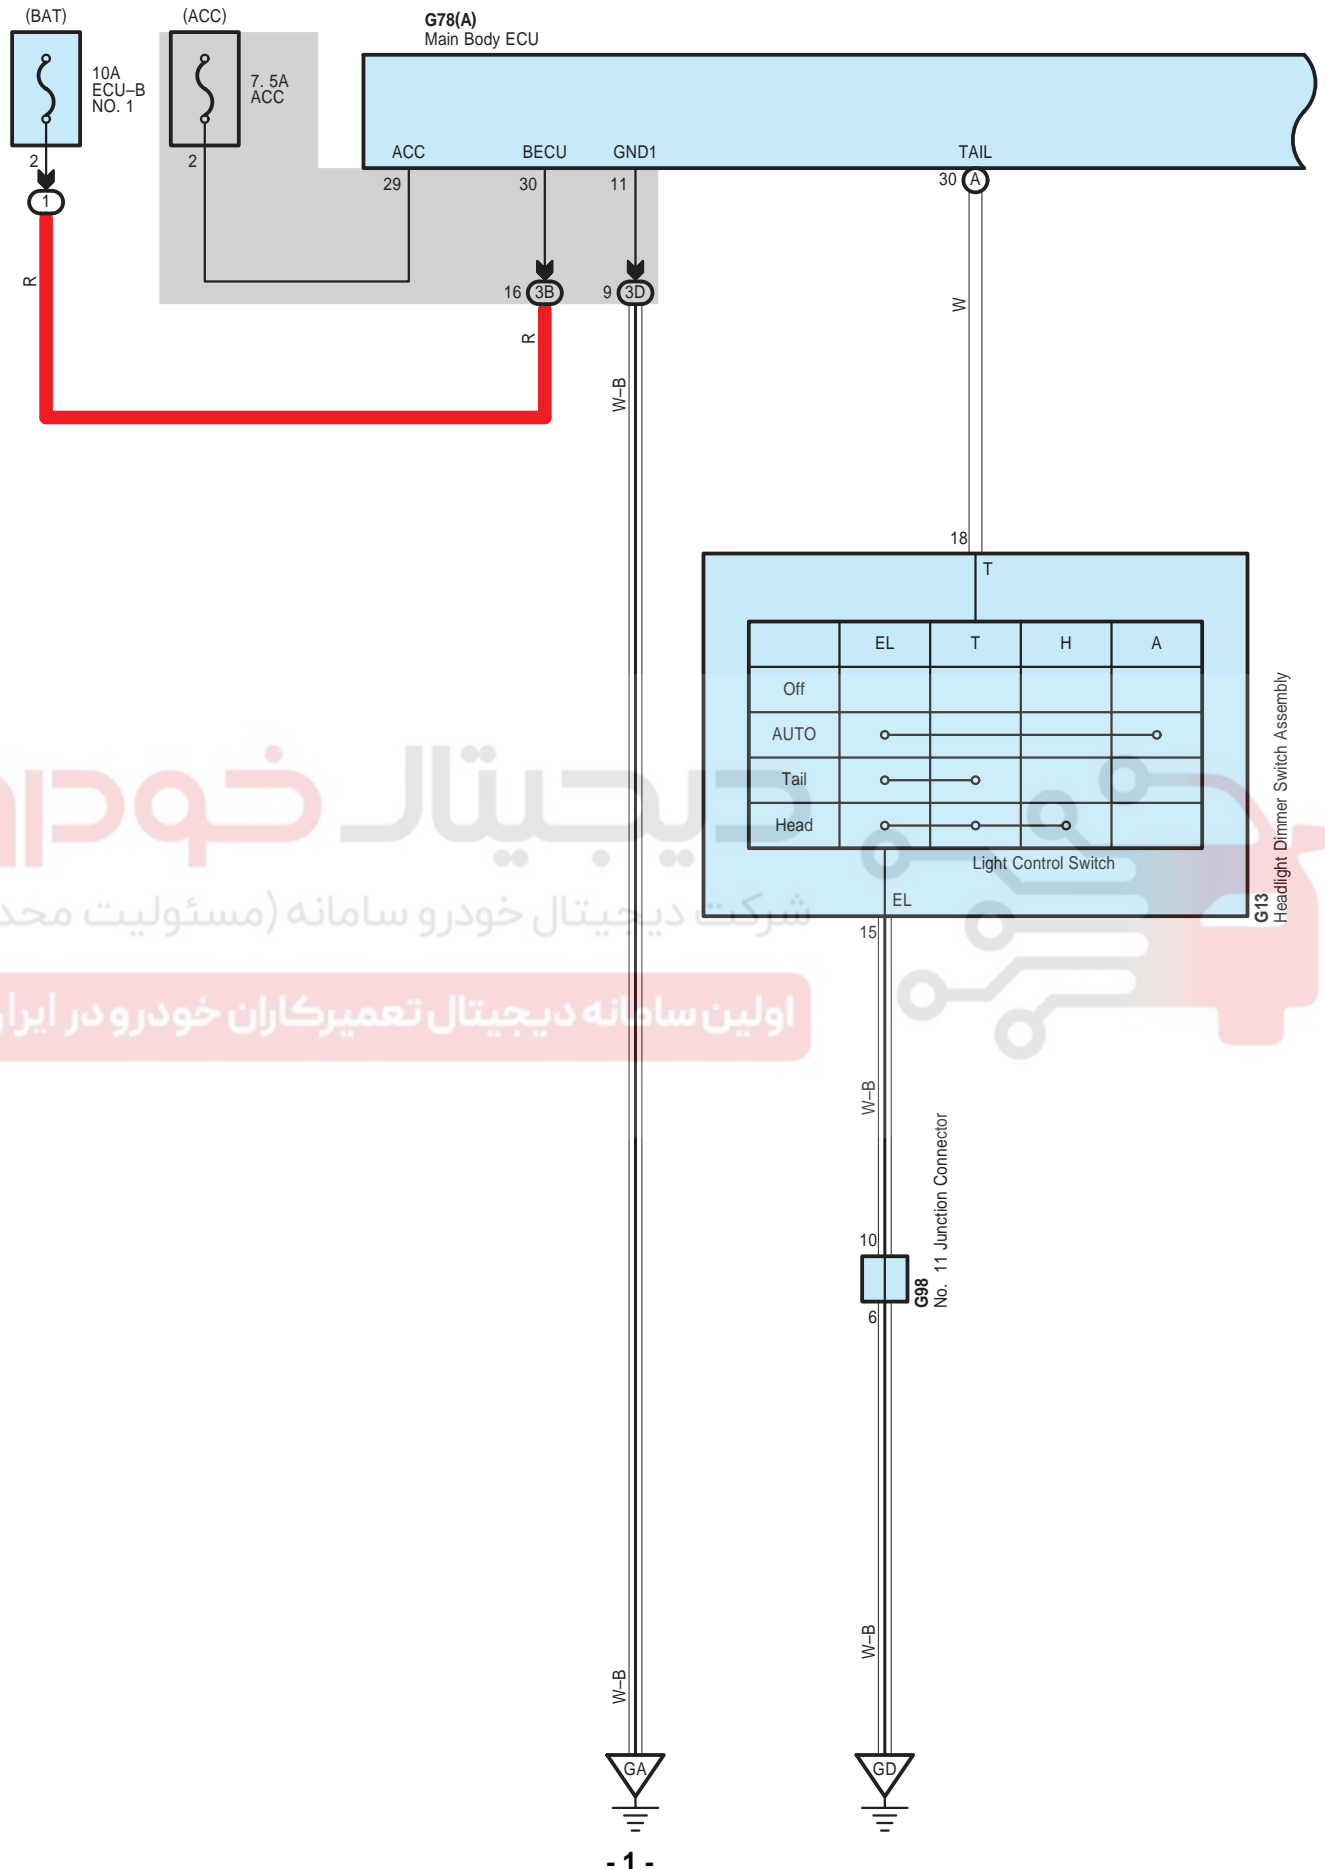

Illumination <Korea> , Taillight <Korea>

دیجیتال خودرو
شرکت دیجیتال خودرو سامانه (مسئولیت محدود)
اولین سامانه دیجیتال تعمیرکاران خودرو در ایران