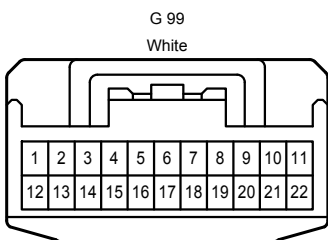

Illumination <Except Korea> , Taillight <Except Korea>