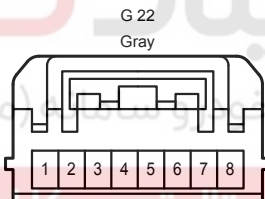

Illumination <Except Korea> , Taillight <Except Korea>