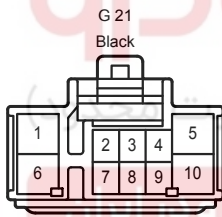

Illumination <Except Korea> , Taillight <Except Korea>