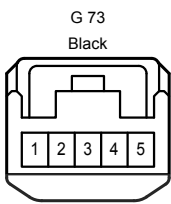

Illumination <Except Korea> , Taillight <Except Korea>