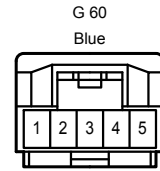

Illumination <Except Korea> , Taillight <Except Korea>