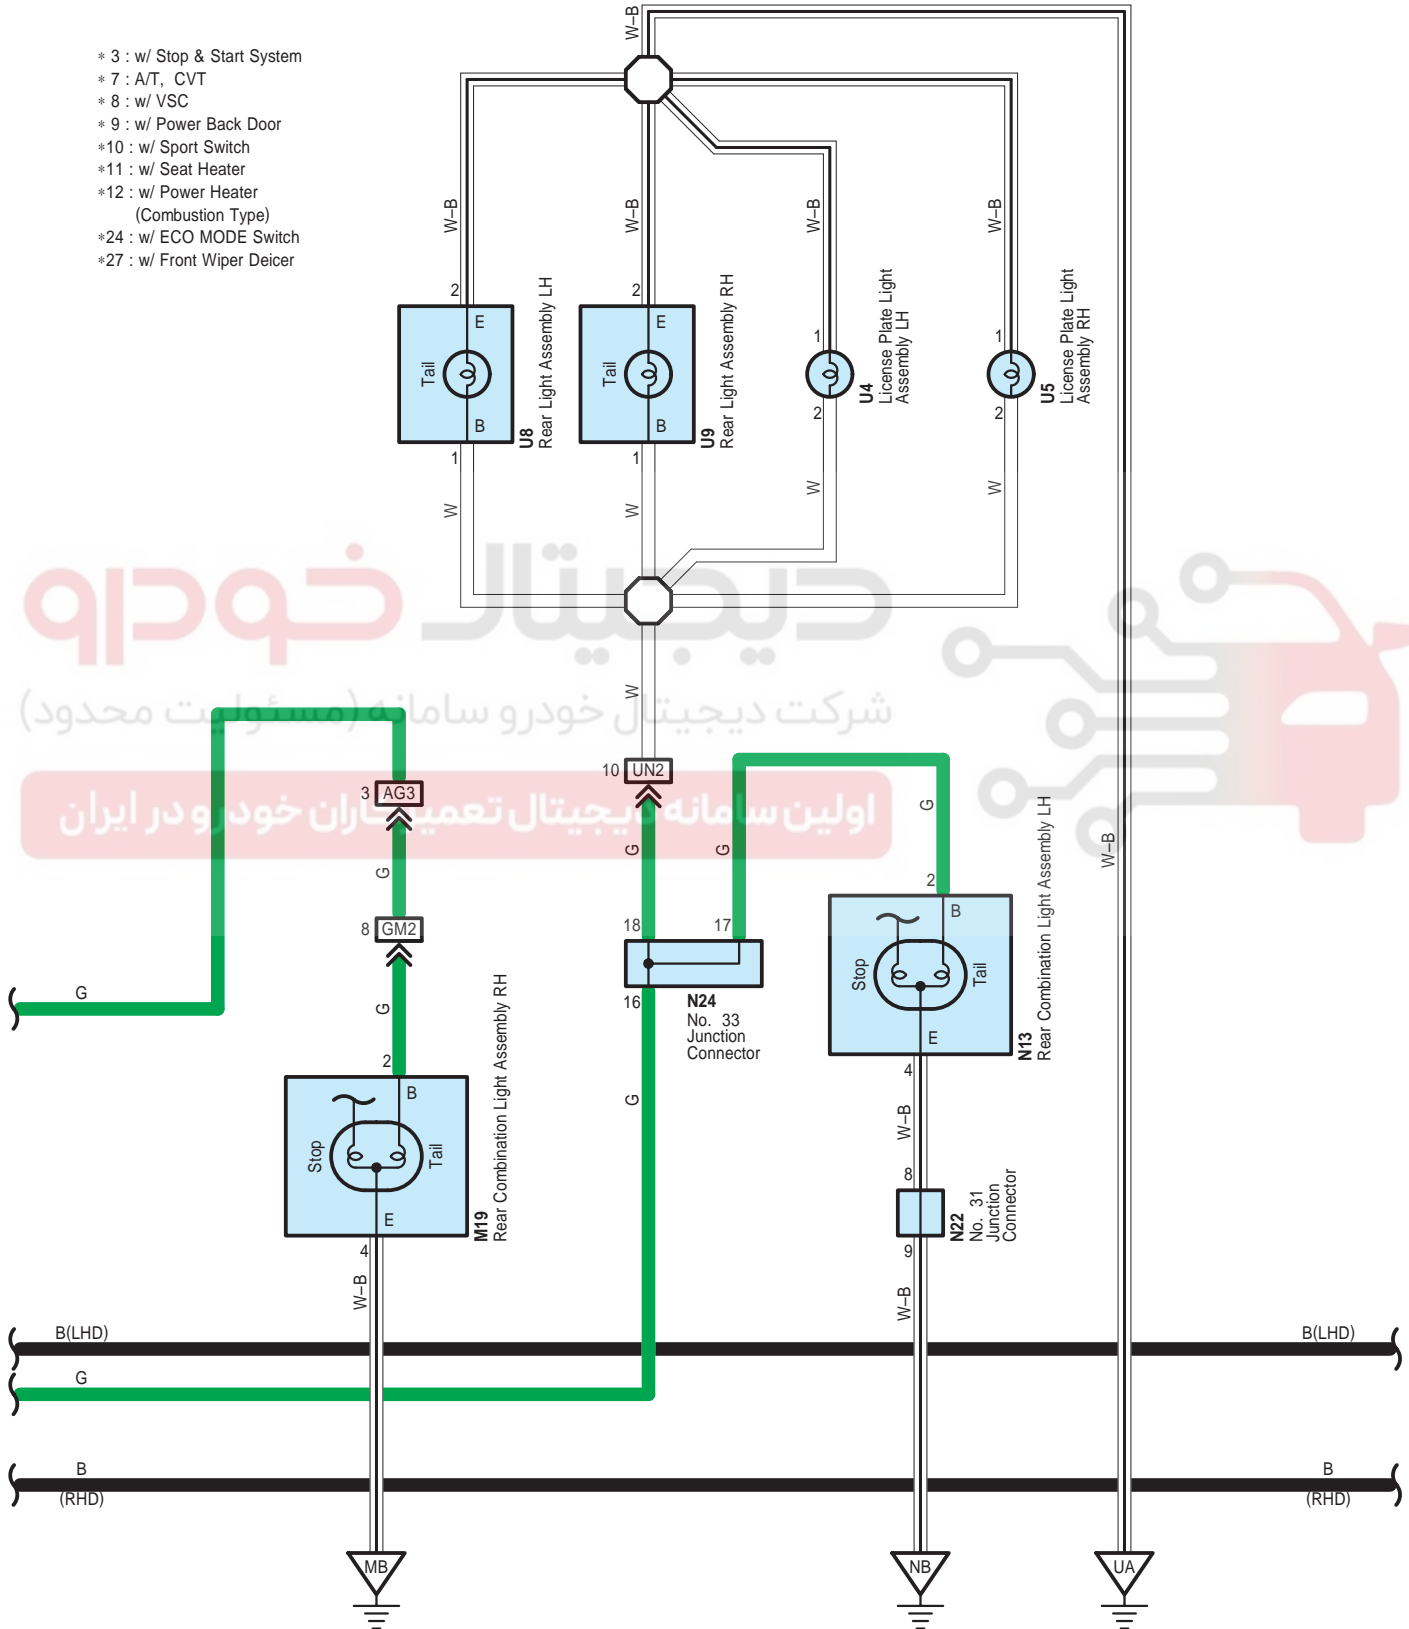

AG1
Blue

GM2
Blue

UN2
White

Illumination <Except Korea> , Taillight <Except Korea>

Illumination <Except Korea> , Taillight <Except Korea>

G78(A)
Main Body ECU

- * 3 : w/ Stop & Start System
- * 7 : A/T, CVT
- * 8 : w/ VSC
- * 9 : w/ Power Back Door
- * 10 : w/ Sport Switch
- * 11 : w/ Seat Heater
- * 12 : w/ Power Heater
(Combustion Type)
- * 24 : w/ ECO MODE Switch
- * 27 : w/ Front Wiper Deicer