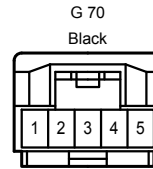

Illumination <Except Korea> , Taillight <Except Korea>