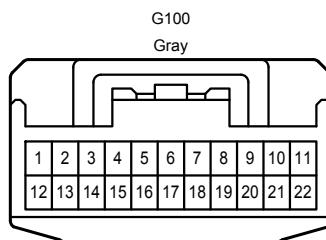

Illumination <Except Korea> , Taillight <Except Korea>