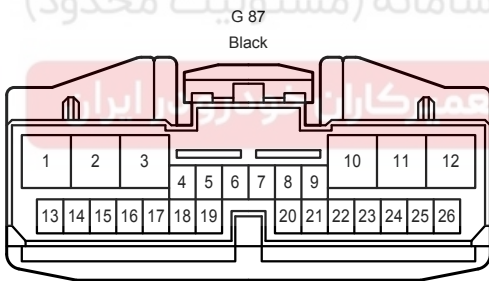

Illumination <Except Korea> , Taillight <Except Korea>