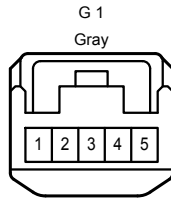

Illumination <Except Korea> , Taillight <Except Korea>