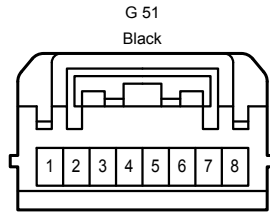

Illumination <Except Korea> , Taillight <Except Korea>