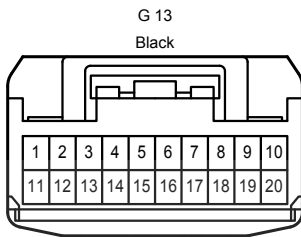

Illumination <Except Korea> , Taillight <Except Korea>