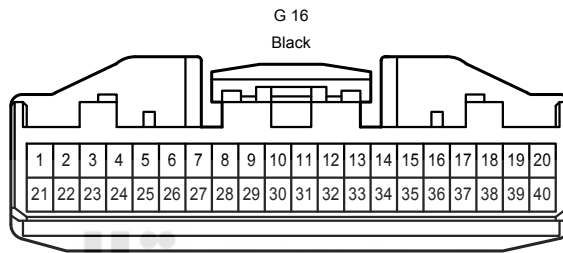

Illumination <Except Korea> , Taillight <Except Korea>