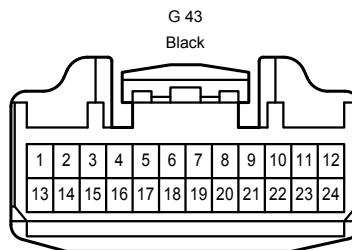

Illumination <Except Korea> , Taillight <Except Korea>