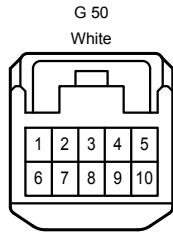

Illumination <Except Korea> , Taillight <Except Korea>