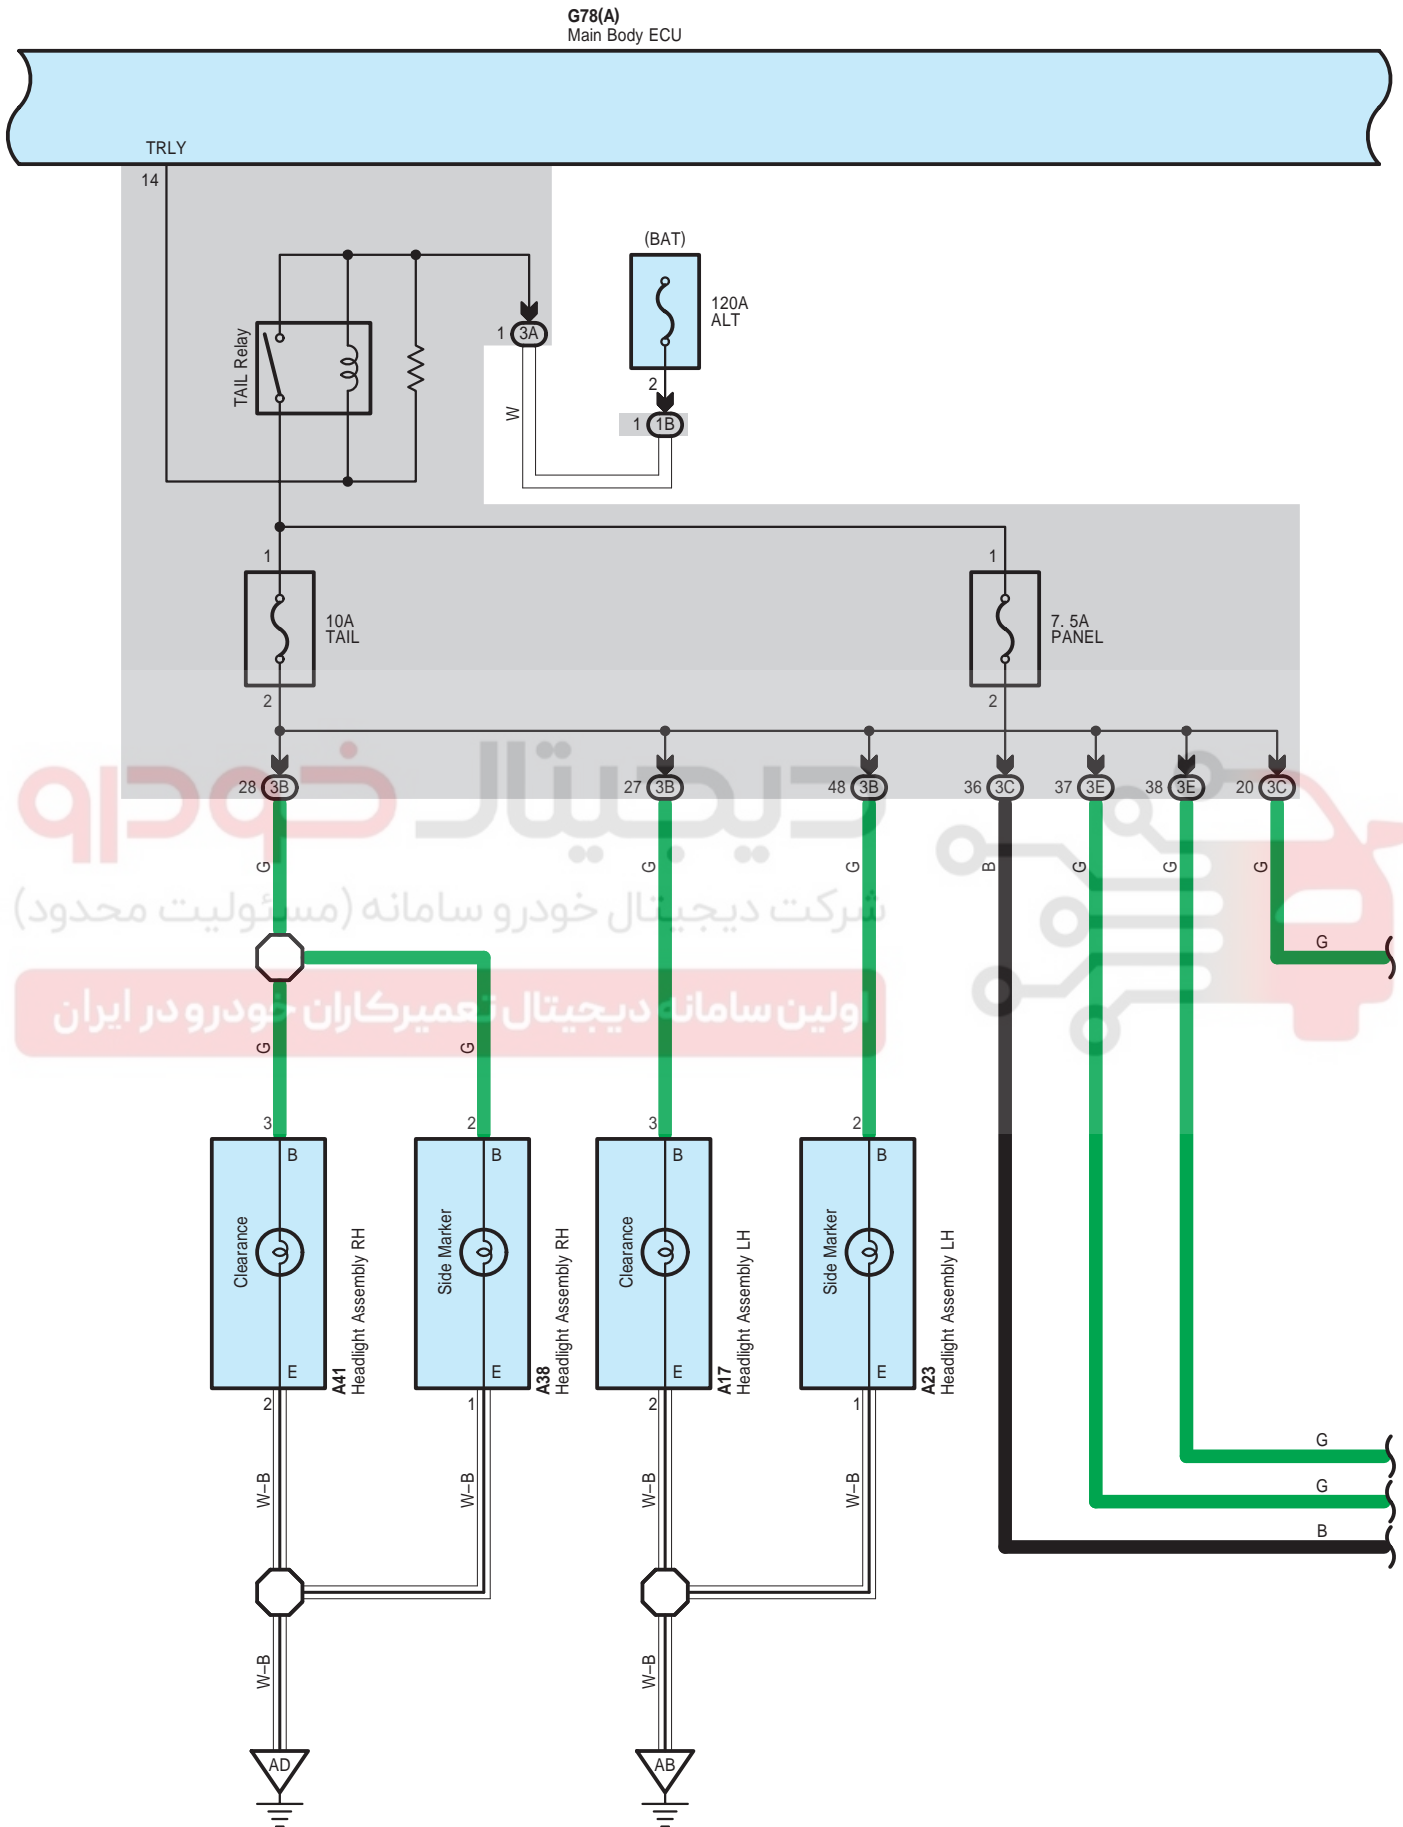

Illumination <Korea> , Taillight <Korea>