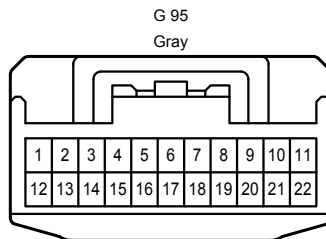

Illumination <Except Korea> , Taillight <Except Korea>