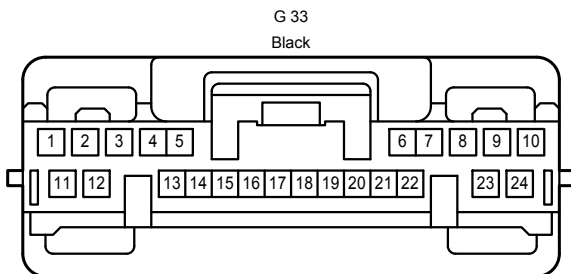

Illumination <Except Korea> , Taillight <Except Korea>