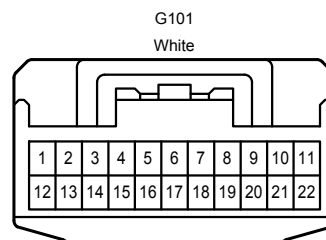

Illumination <Except Korea> , Taillight <Except Korea>