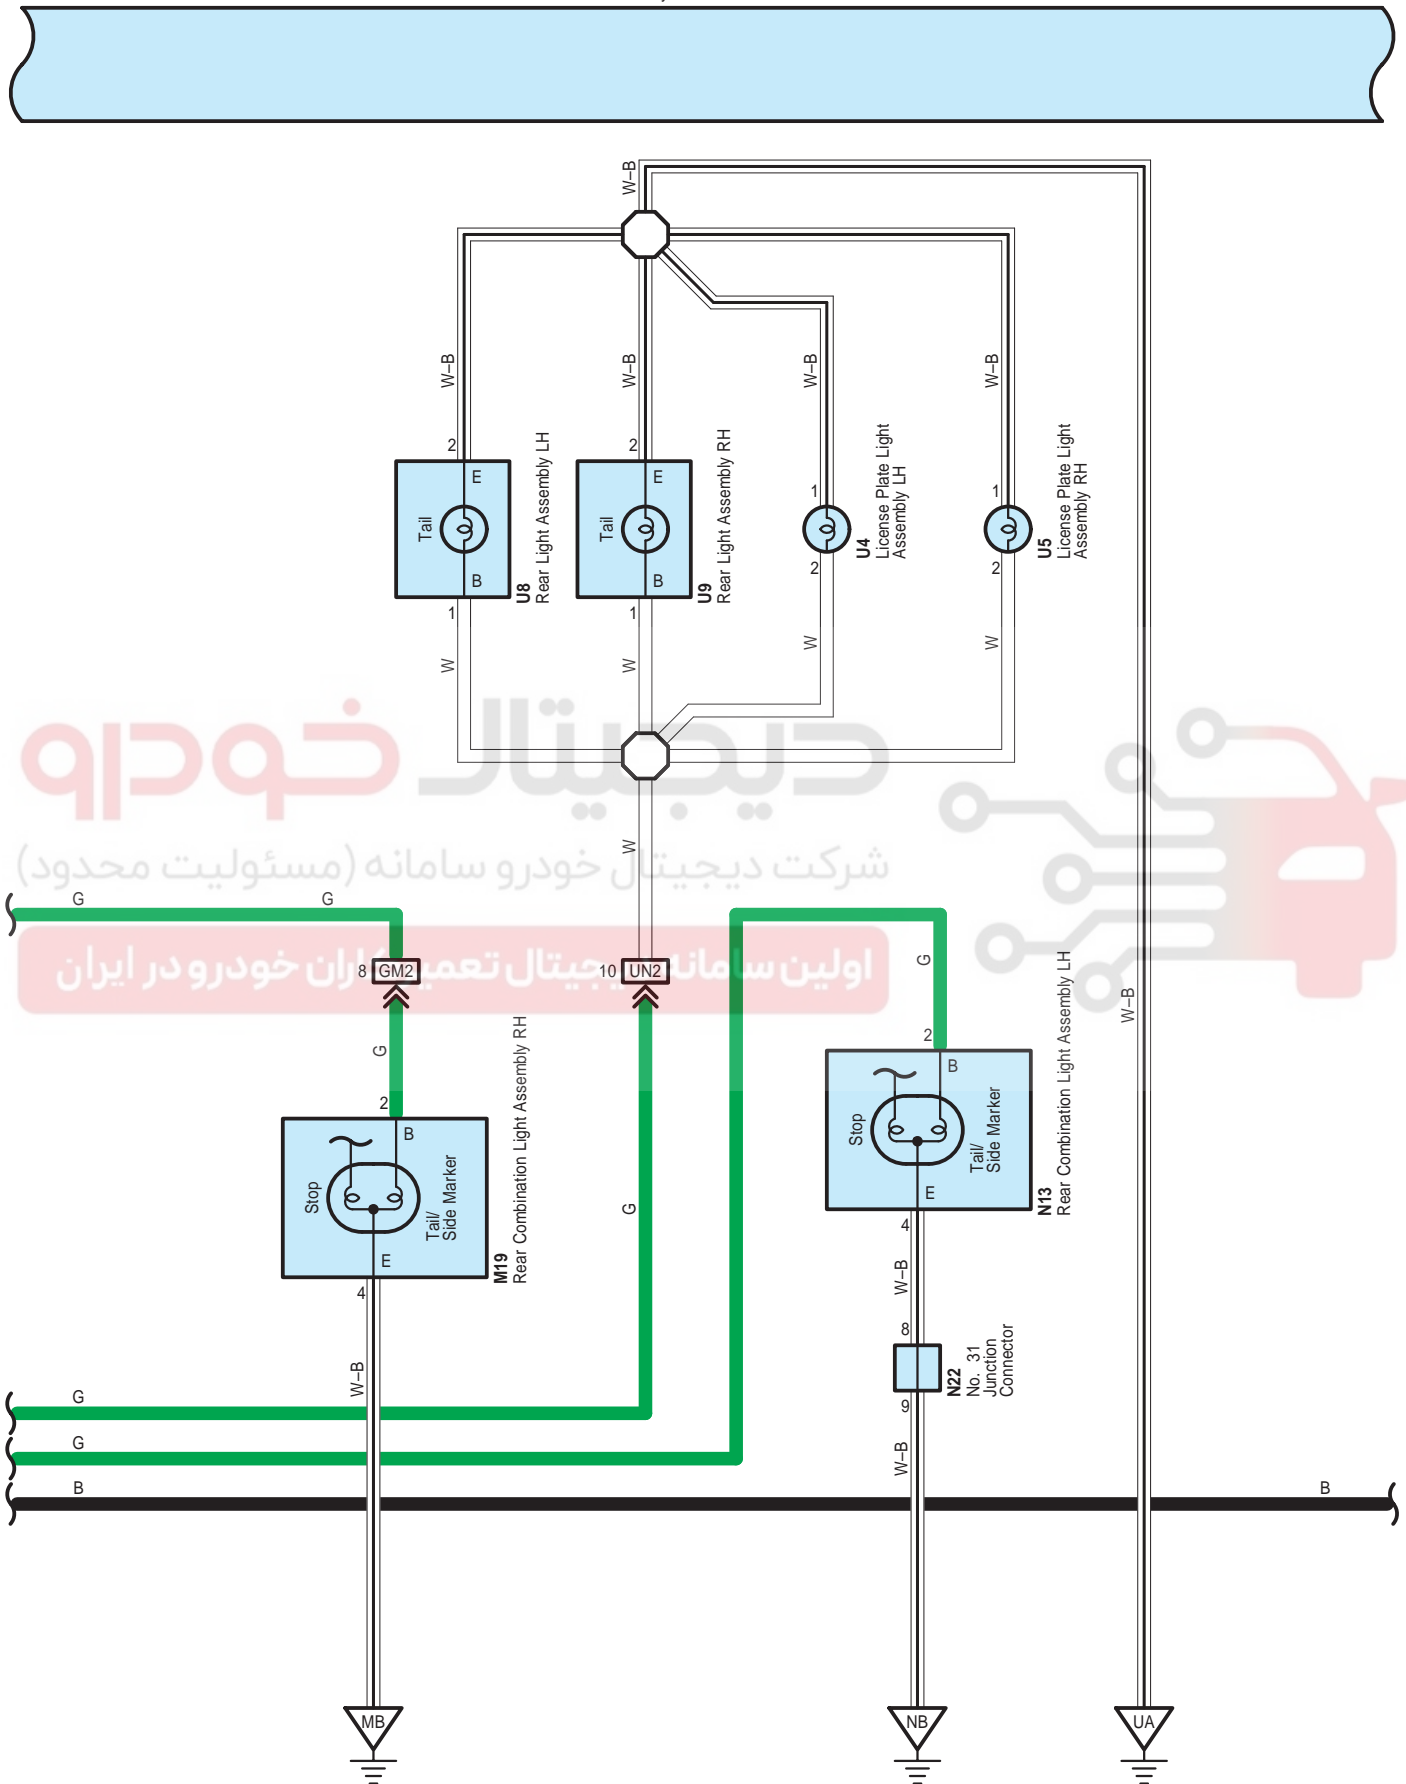

Illumination <Korea> , Taillight <Korea>

G78(A)
Main Body ECU

دیجیتال خودرو
شرکت دیجیتال خودرو سامانه (مسئولیت محدود)
اولین سامانه دیجیتال تعمیرات اران خودرو در ایران