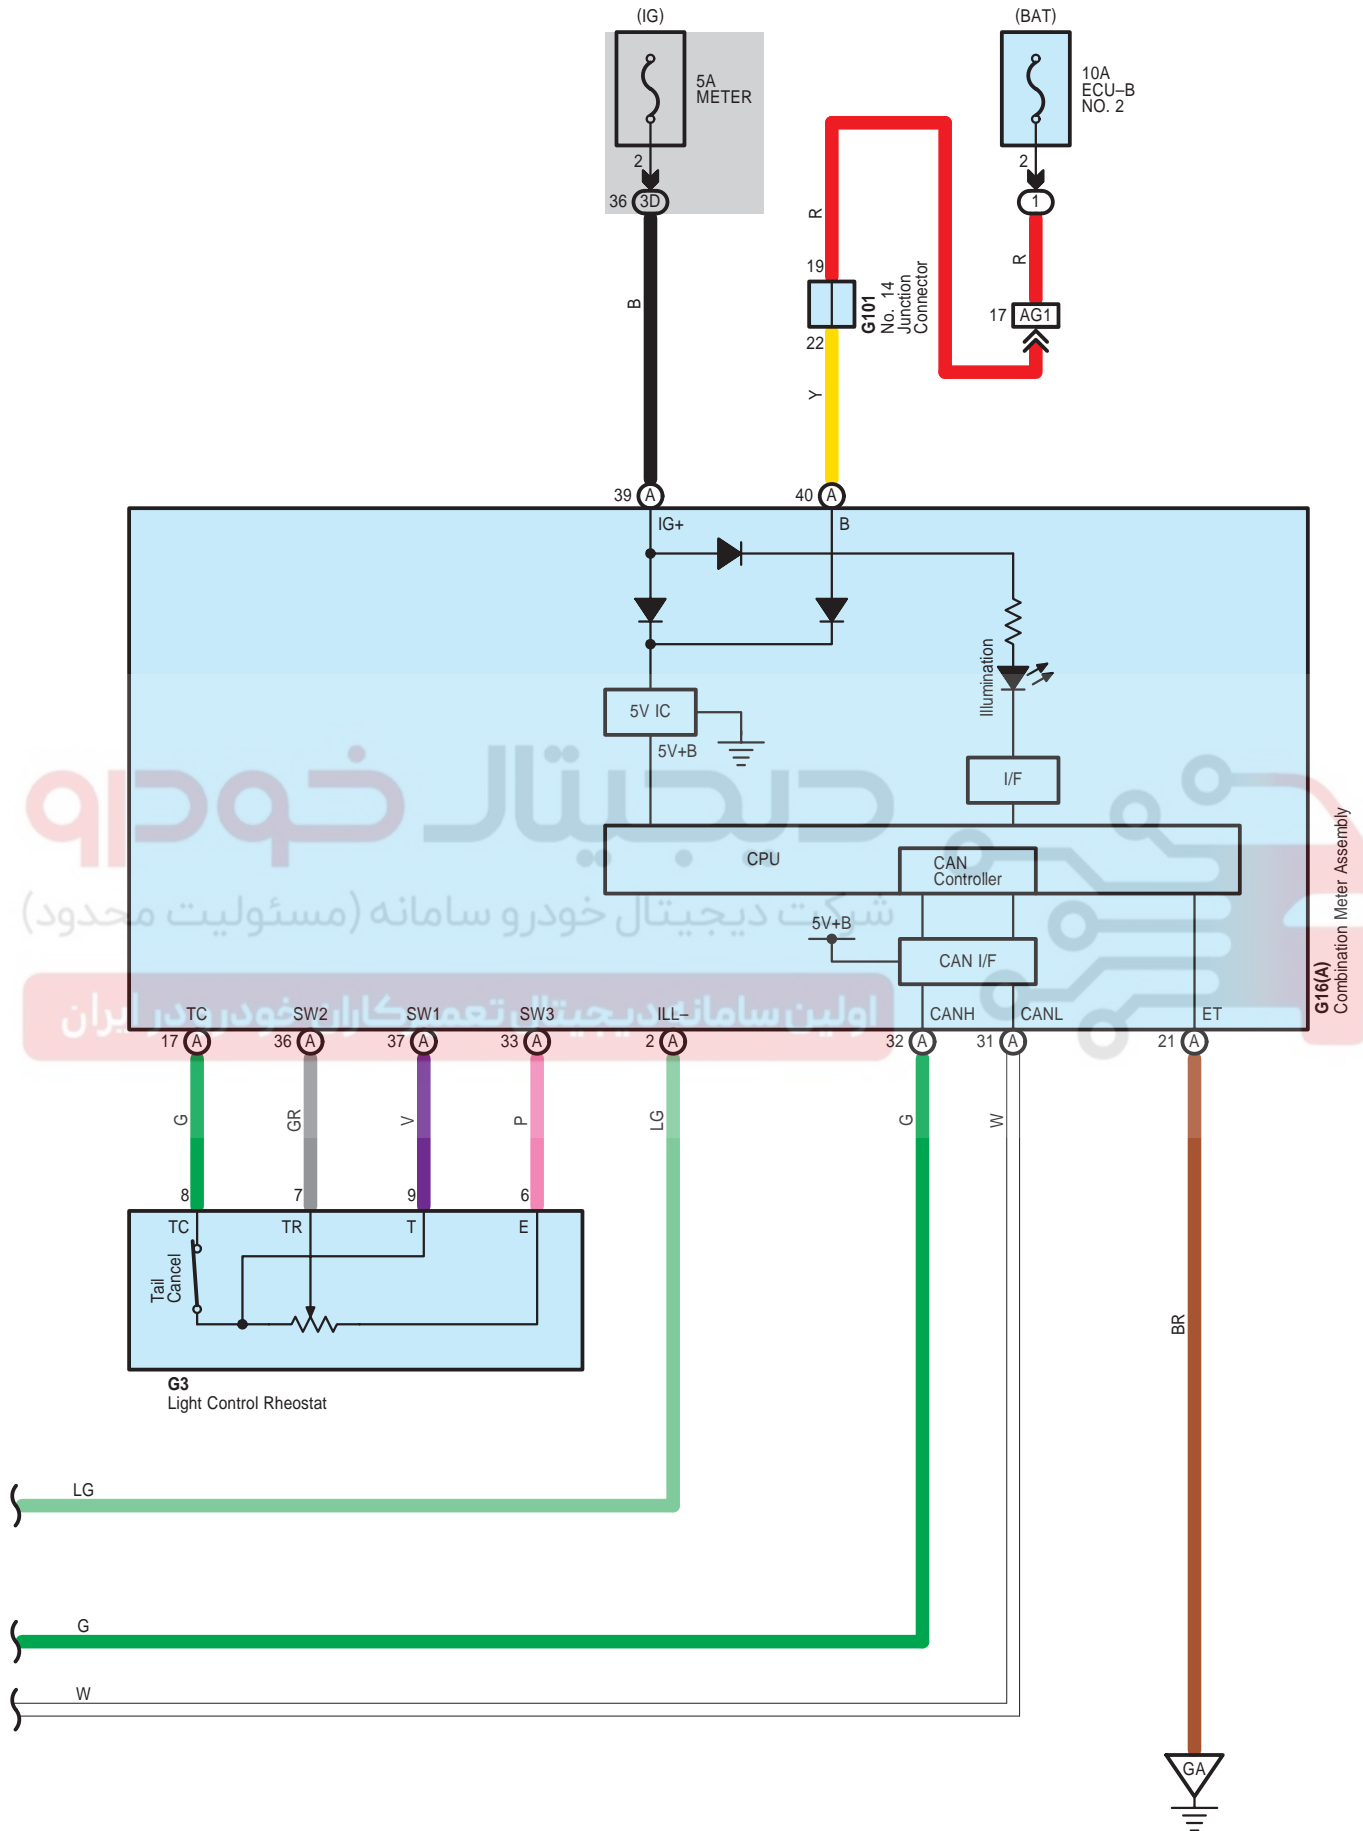

Illumination <Korea> , Taillight <Korea>