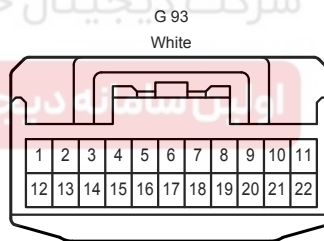

Illumination <Except Korea> , Taillight <Except Korea>