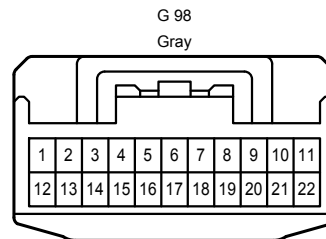

Illumination <Except Korea> , Taillight <Except Korea>