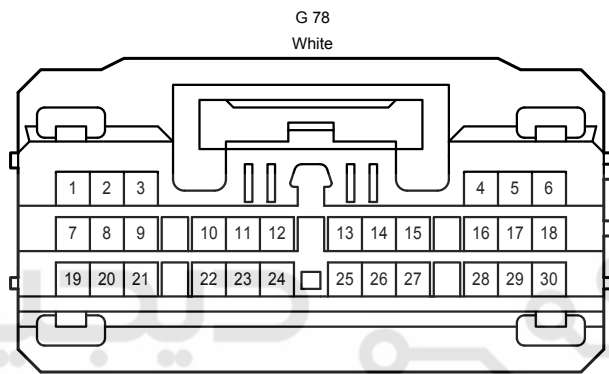

Illumination <Except Korea> , Taillight <Except Korea>