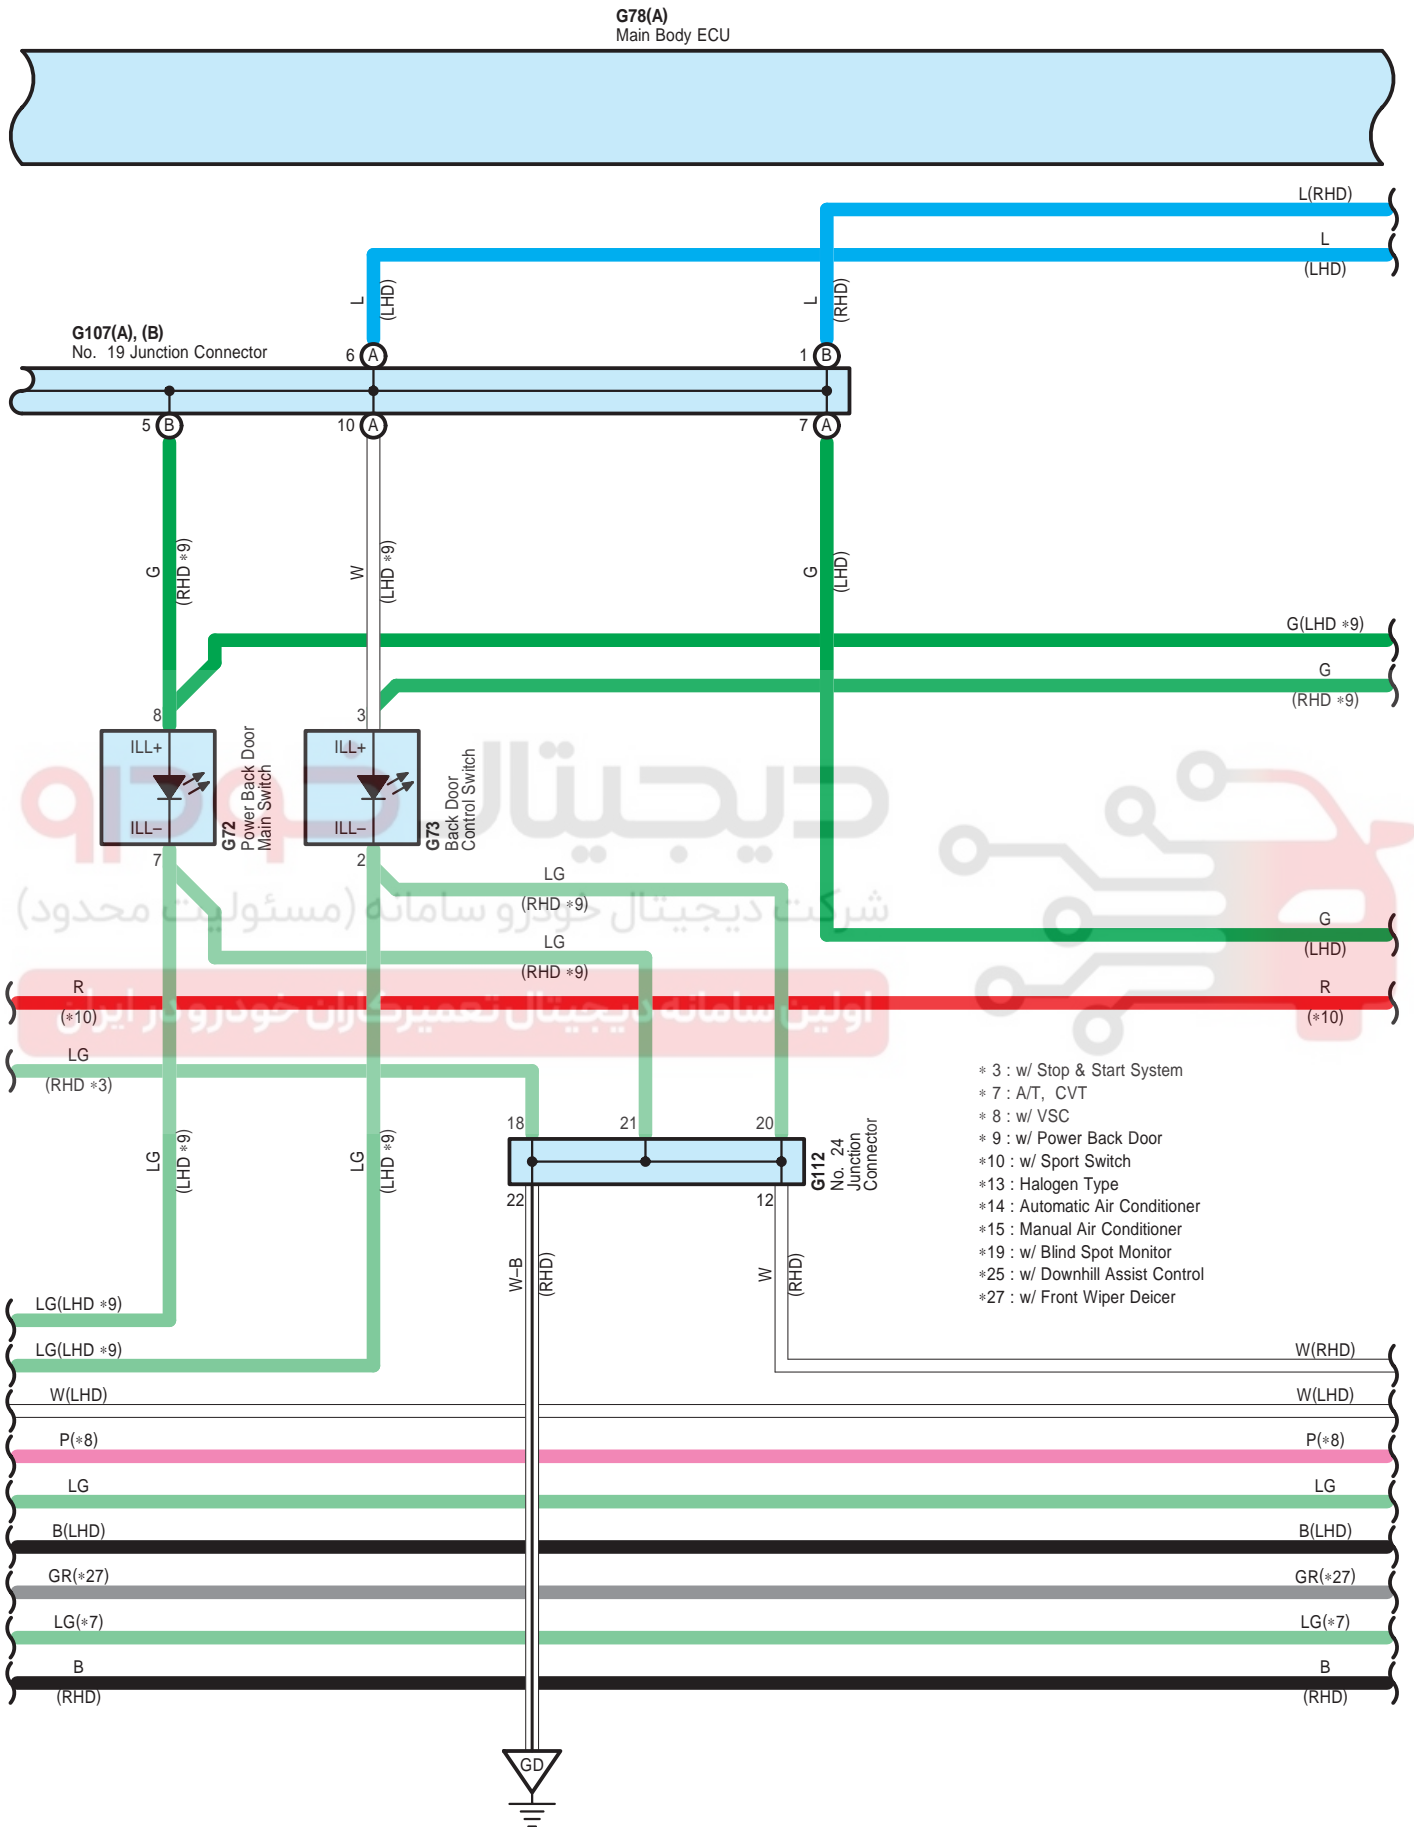

Illumination <Except Korea> , Taillight <Except Korea>