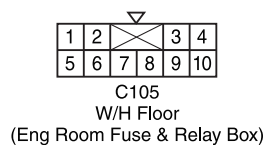

A. CONNECTOR INFORMATION

Connector Number (Pin Number, Color)	Connecting Wiring Harness	Connector Position	Remark
C105 (10Pin, White)	W/H Floor - Eng Room Fuse & Relay Box	Eng Room Fuse & Relay Box	
C301 (4Pin, White)	W/H Floor - W/H Driver Seat	Under the Driver Seat	W/O Memory
G301	W/H Floor	Under the Driver Seat	

B. CONNECTOR IDENTIFICATION SYMBOL & PIN NUMBER POSITION

دیجیتال خودرو

شرکت دیجیتال خودرو سامانه (مسئولیت محدود)

اولین سامانه دیجیتال تعمیرکاران خودرو در ایران