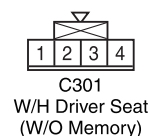

A. CONNECTOR INFORMATION

Connector Number (Pin Number, Color)	Connecting Wiring Harness	Connector Position	Remark
C105 (10Pin, White)	W/H Floor - Eng Room Fuse & Relay Box	Eng Room Fuse & Relay Box	
C301 (4Pin, White)	W/H Floor - W/H Driver Seat	Under the Driver Seat	W/O Memory
G301	W/H Floor	Under the Driver Seat	

B. CONNECTOR IDENTIFICATION SYMBOL & PIN NUMBER POSITION

دیجیتال خودرو

شرکت دیجیتال خودرو سامانه (مسئولیت محدود)

اولین سامانه دیجیتال تعمیرکاران خودرو در ایران