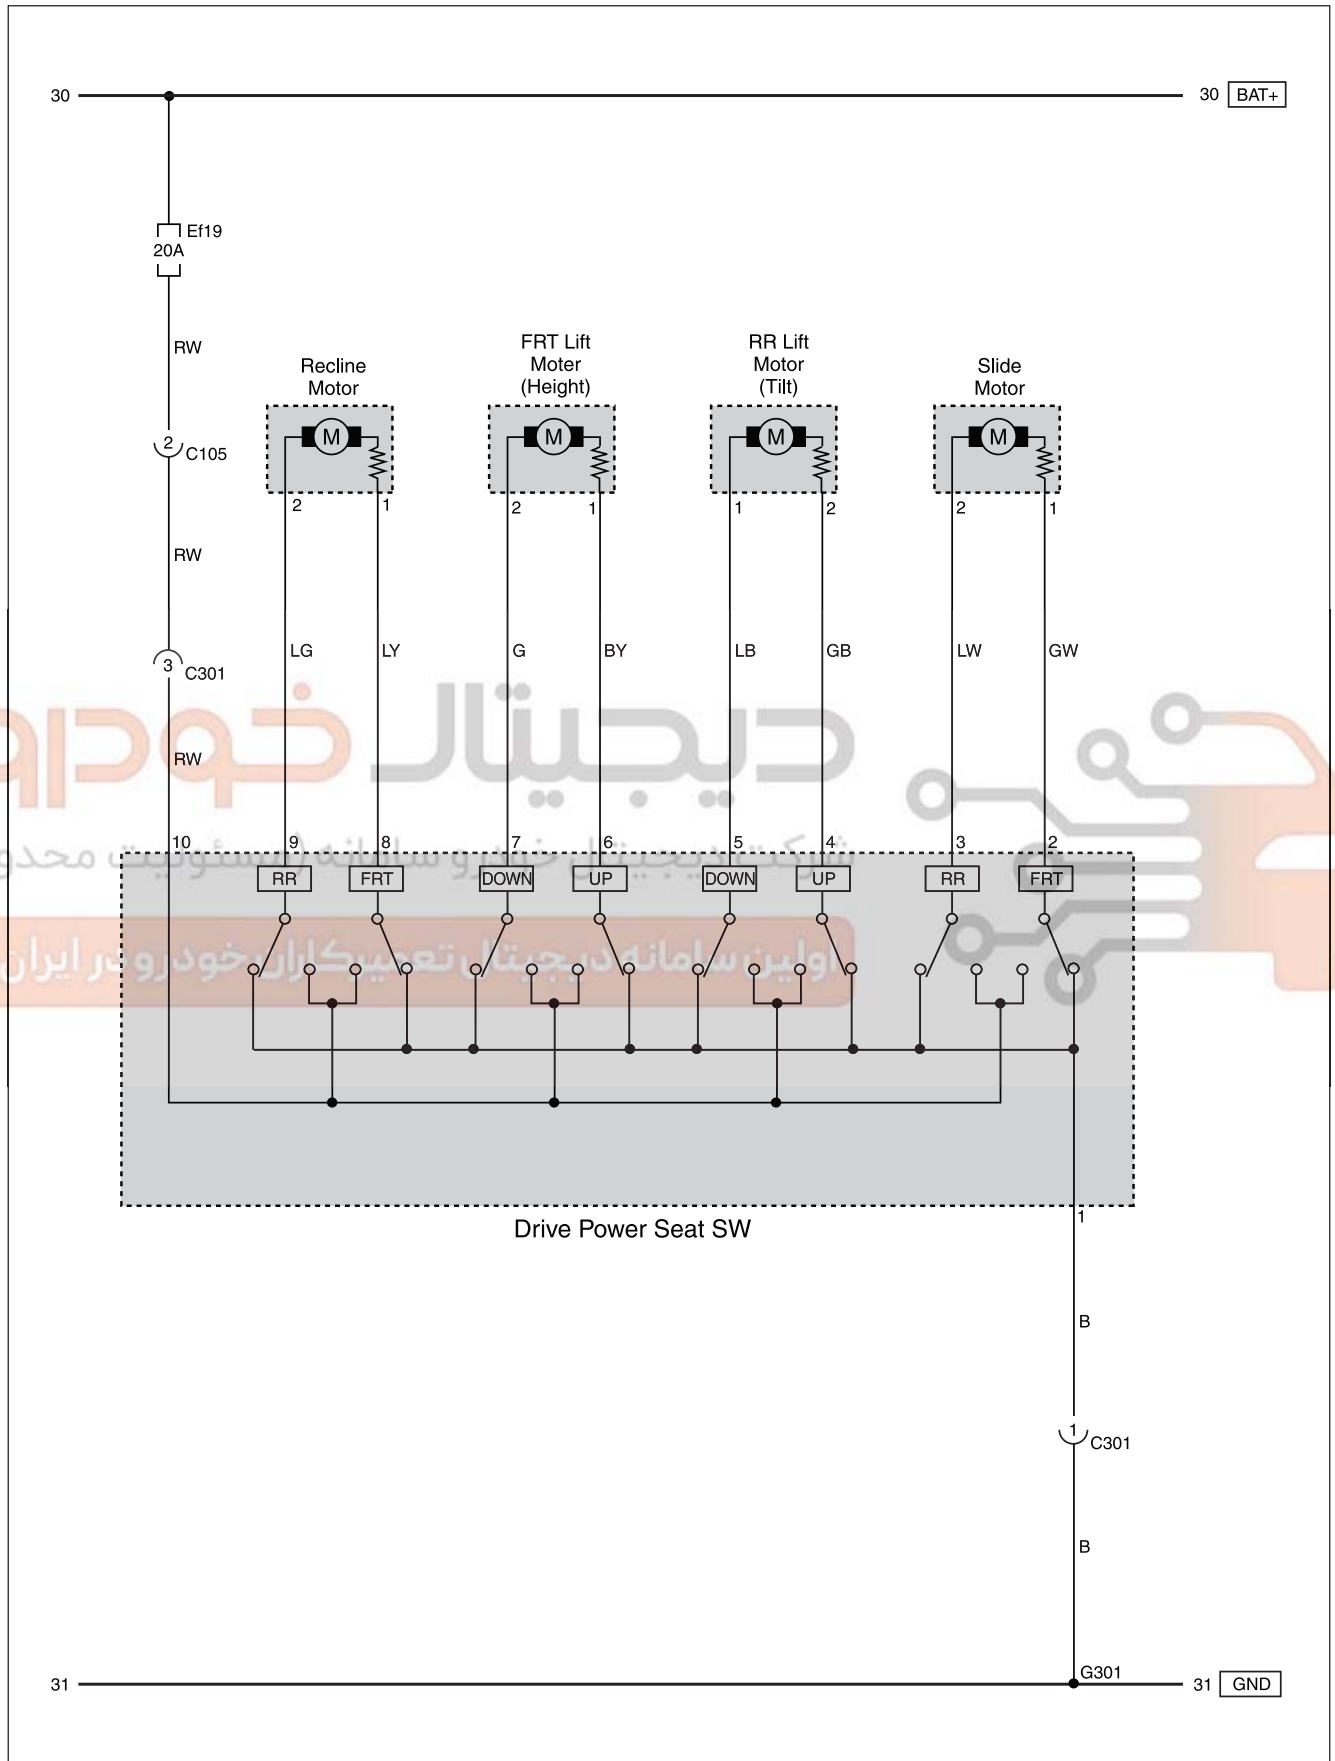

13. POWER SEAT - DRIVER (W/O MEMORY) 7410

A. CONNECTOR INFORMATION

Connector Number (Pin Number, Color)	Connecting Wiring Harness	Connector Position	Remark
C105 (10Pin, White)	W/H Floor - Eng Room Fuse & Relay Box	Eng Room Fuse & Relay Box	
C301 (4Pin, White)	W/H Floor - W/H Driver Seat	Under the Driver Seat	W/O Memory
G301	W/H Floor	Under the Driver Seat	