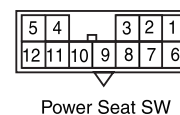

A. CONNECTOR INFORMATION

Connector Number (Pin Number, Color)	Connecting Wiring Harness	Connector Position	Remark
C105 (10Pin, White)	W/H Floor - Eng Room Fuse & Relay Box	Eng Room Fuse & Relay Box	
C301 (4Pin, White)	W/H Floor - W/H Driver Seat	Under the Driver Seat	W/O Memory
G301	W/H Floor	Under the Driver Seat	

B. CONNECTOR IDENTIFICATION SYMBOL & PIN NUMBER POSITION

دیجیتال خودرو

شرکت دیجیتال خودرو سامانه (مسئولیت محدود)

اولین سامانه دیجیتال تعمیرکاران خودرو در ایران