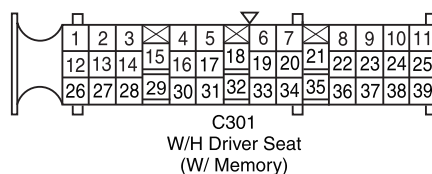

A. CONNECTOR INFORMATION

Connector Number (Pin Number, Color)	Connecting Wiring Harness	Connector Position	Remark
C105 (10Pin, White)	W/H Floor - Eng Room Fuse & Relay Box	Eng Room Fuse & Relay Box	
C301 (4Pin, White)	W/H Floor - W/H Driver Seat	Under the Driver Seat	W/O Memory
G301	W/H Floor	Under the Driver Seat	

B. CONNECTOR IDENTIFICATION SYMBOL & PIN NUMBER POSITION

دیجیتال خودرو

شرکت دیجیتال خودرو سامانه (مسئولیت محدود)

اولین سامانه دیجیتال تعمیرکاران خودرو در ایران