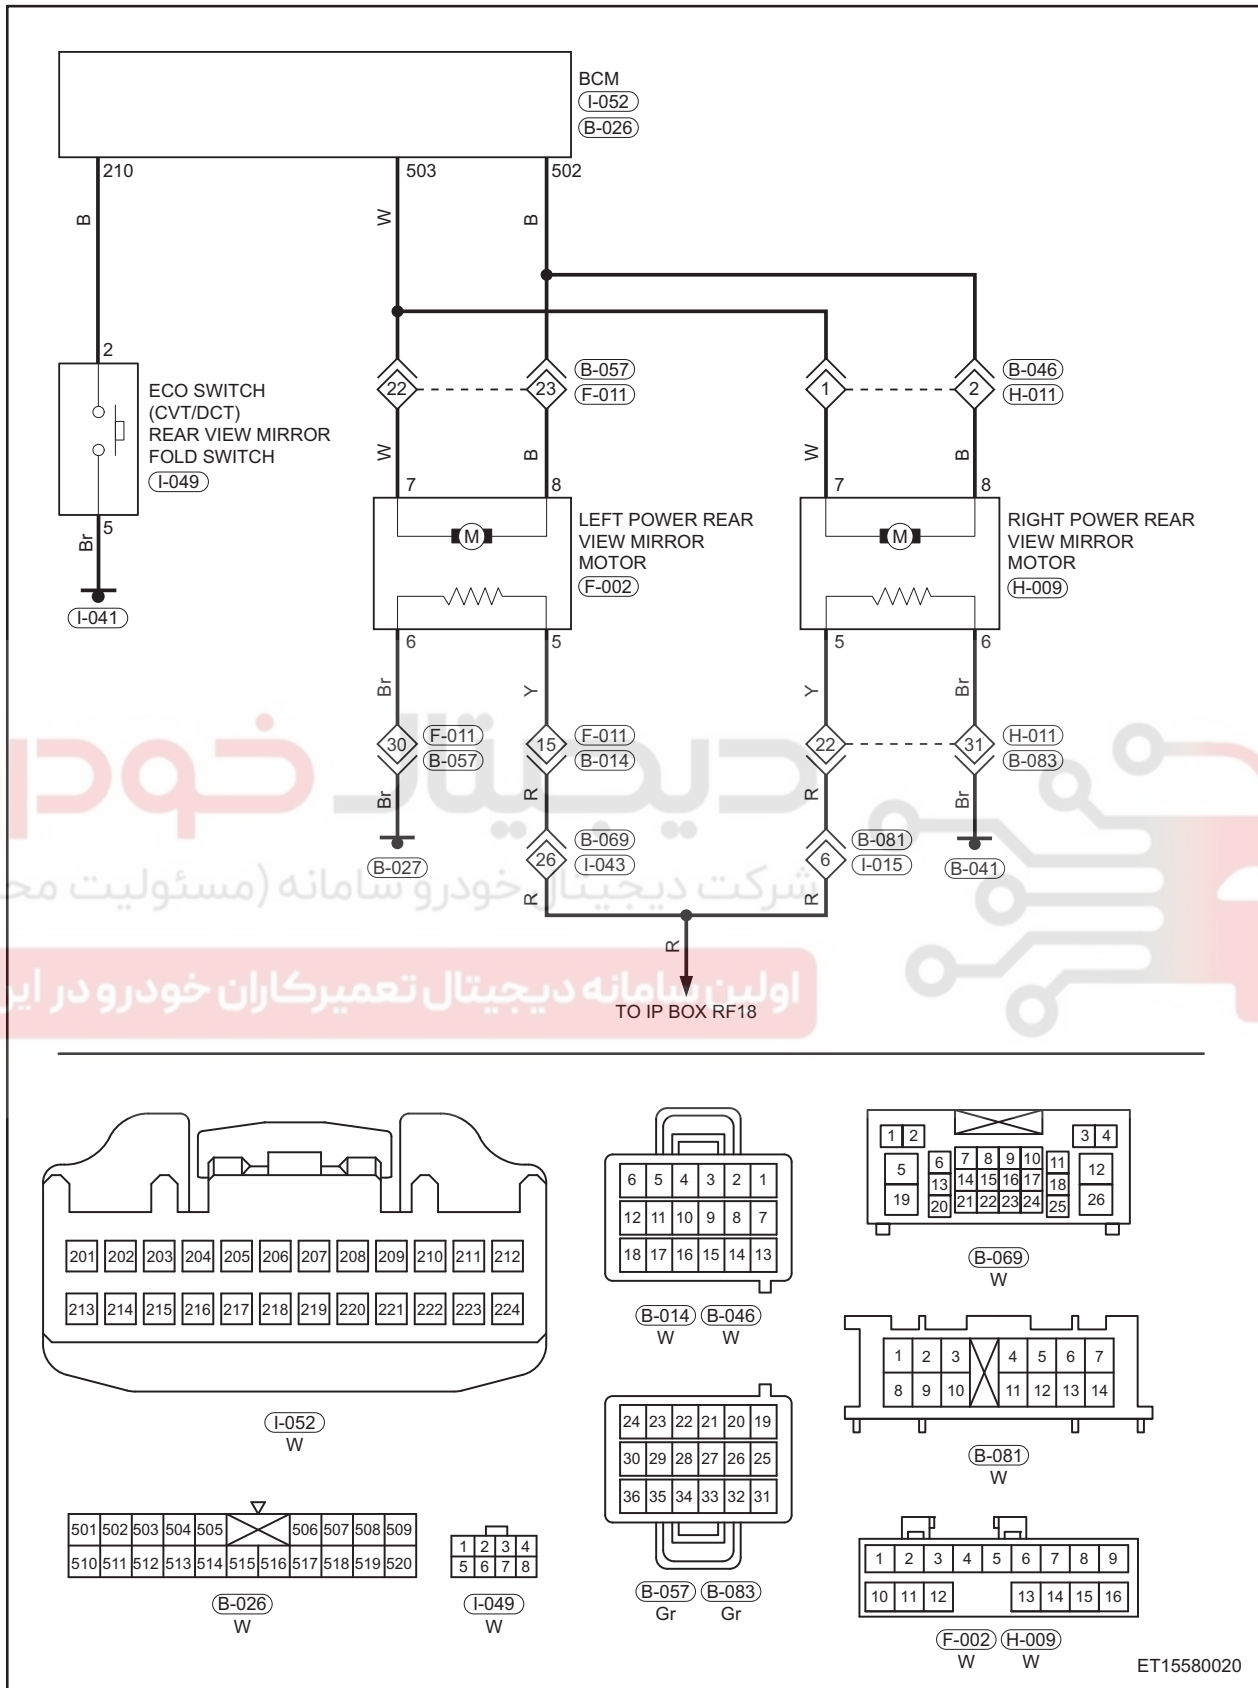

Circuit Diagram

Power Rear View Mirror Control System (Page 1 of 2)

Power Rear View Mirror Control System (Page 2 of 2)

59

ET15580020