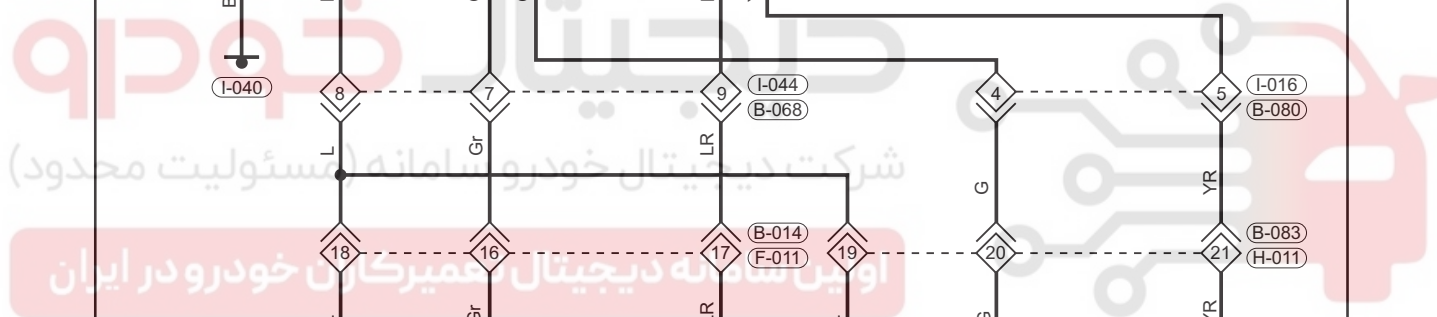

Circuit Diagram

Power Rear View Mirror Control System (Page 1 of 2)

Power Rear View Mirror Control System (Page 2 of 2)

59

ET15580020