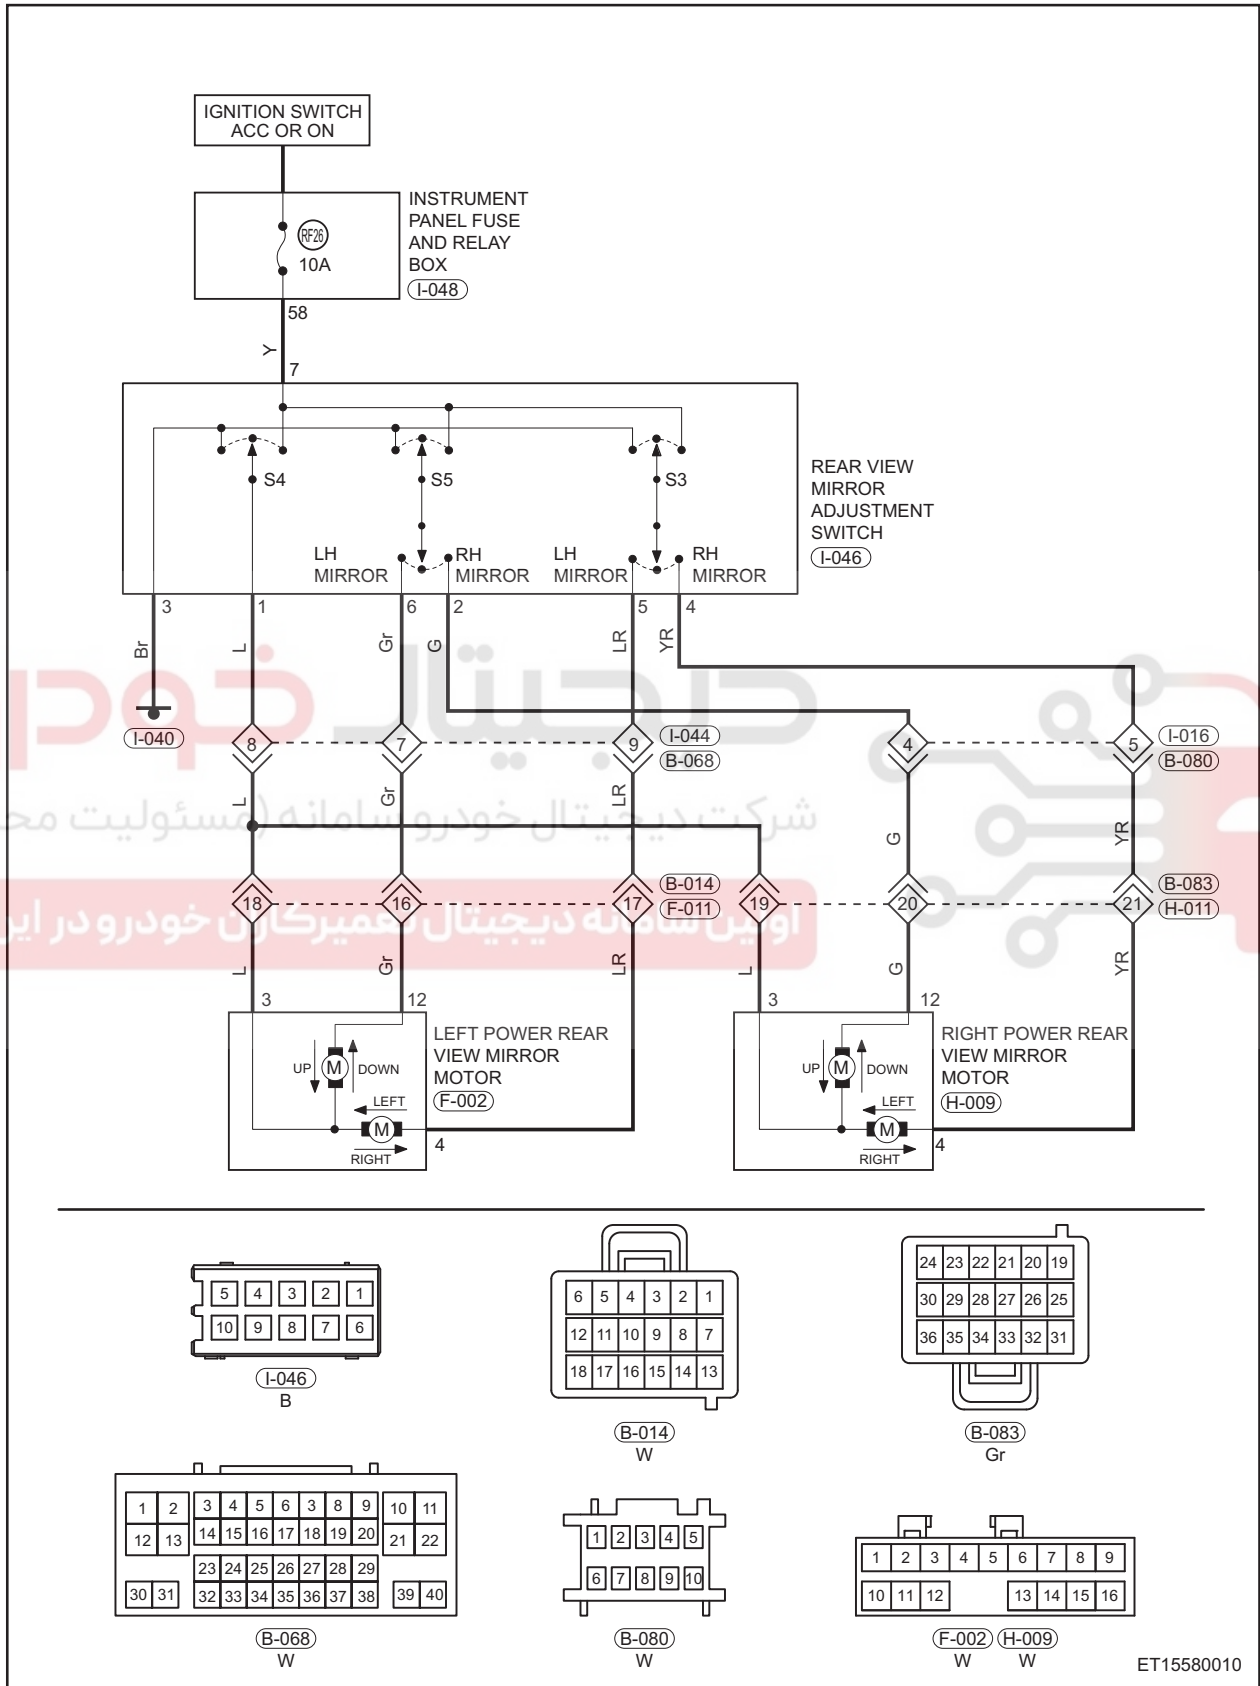

Circuit Diagram

Power Rear View Mirror Control System (Page 1 of 2)

Power Rear View Mirror Control System (Page 2 of 2)

59

ET15580020