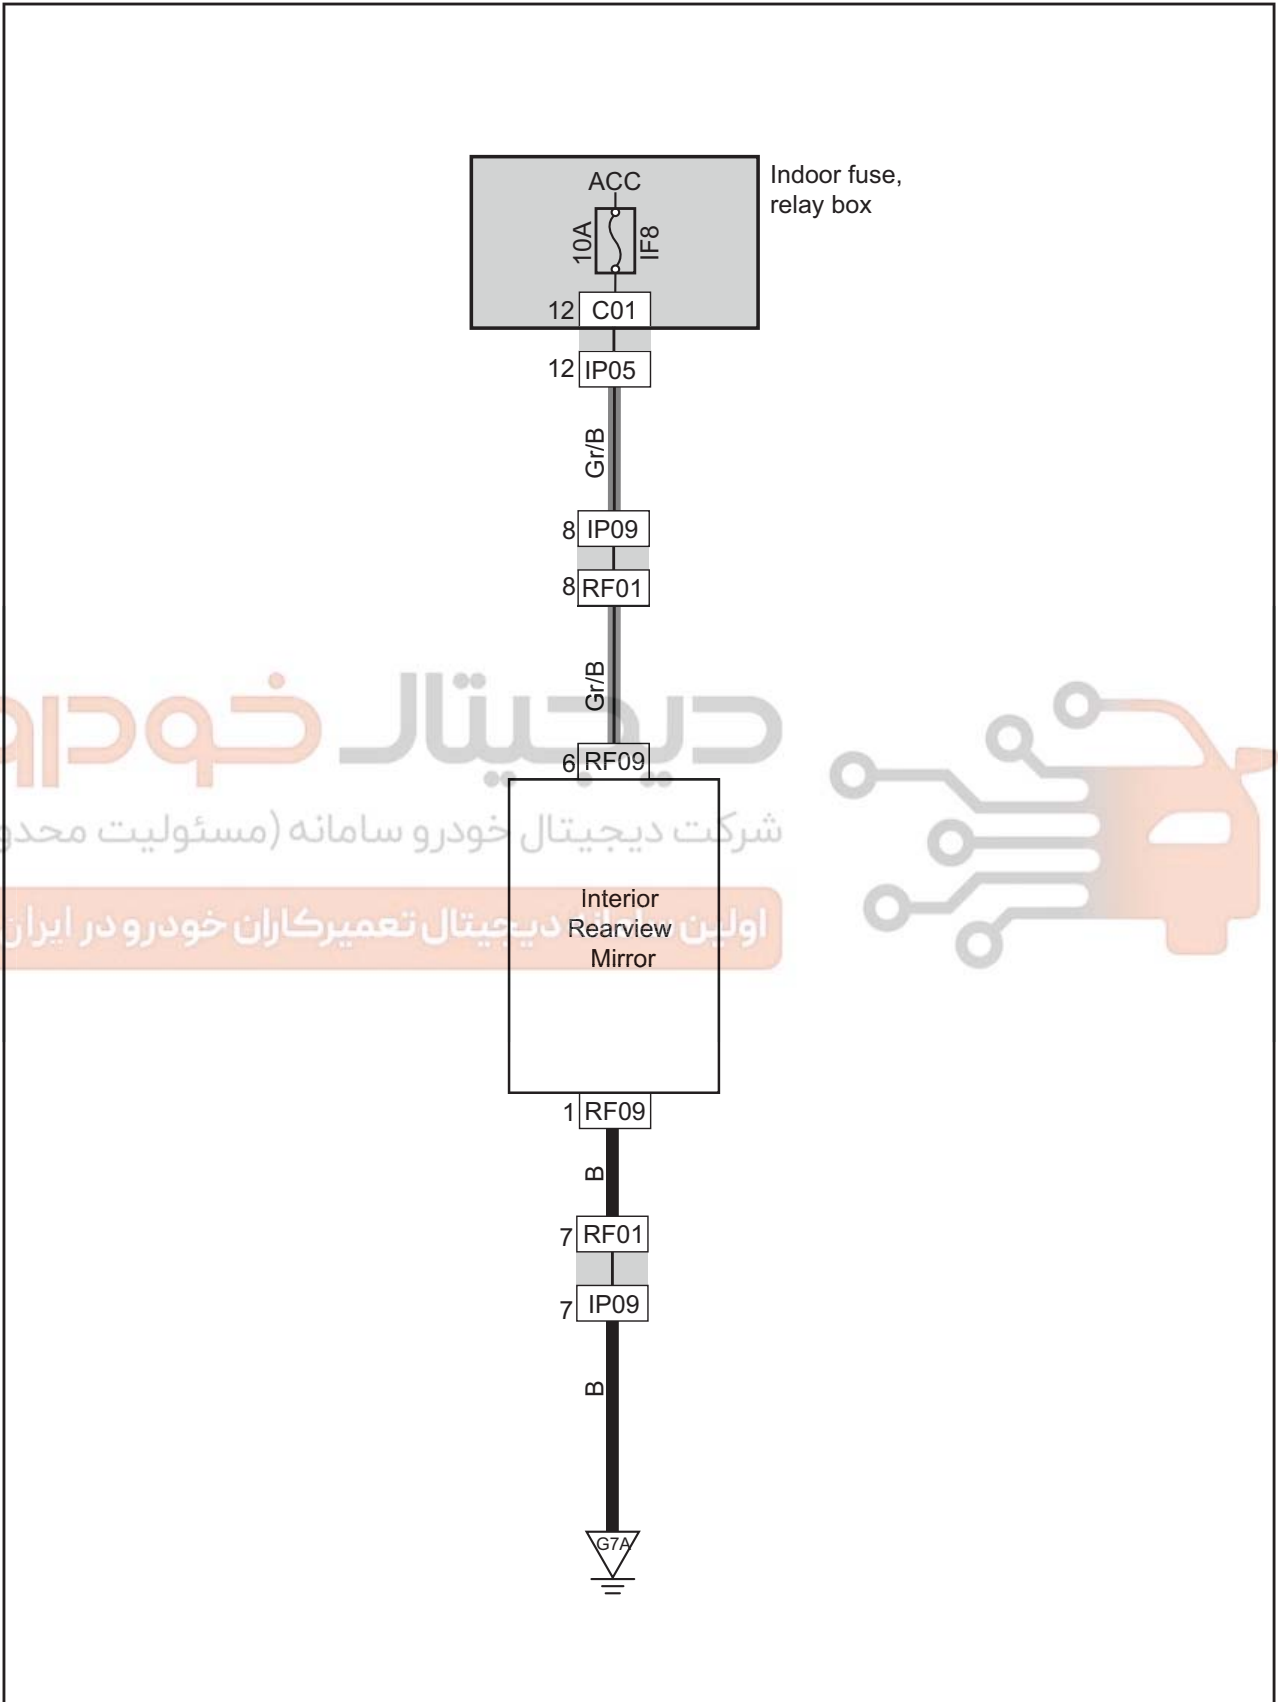

Interior rearview mirror (Executive Edition)

Harness connector	Name	Pages
C01	Rear Connector of Indoor Fuse Box	17
IP05	To harness connector of indoor fuse & relay box	80
IP09	To roof harness connector	80
RF01	To instrument harness connector	94
RF09	Harness connector of interior rearview mirror	94