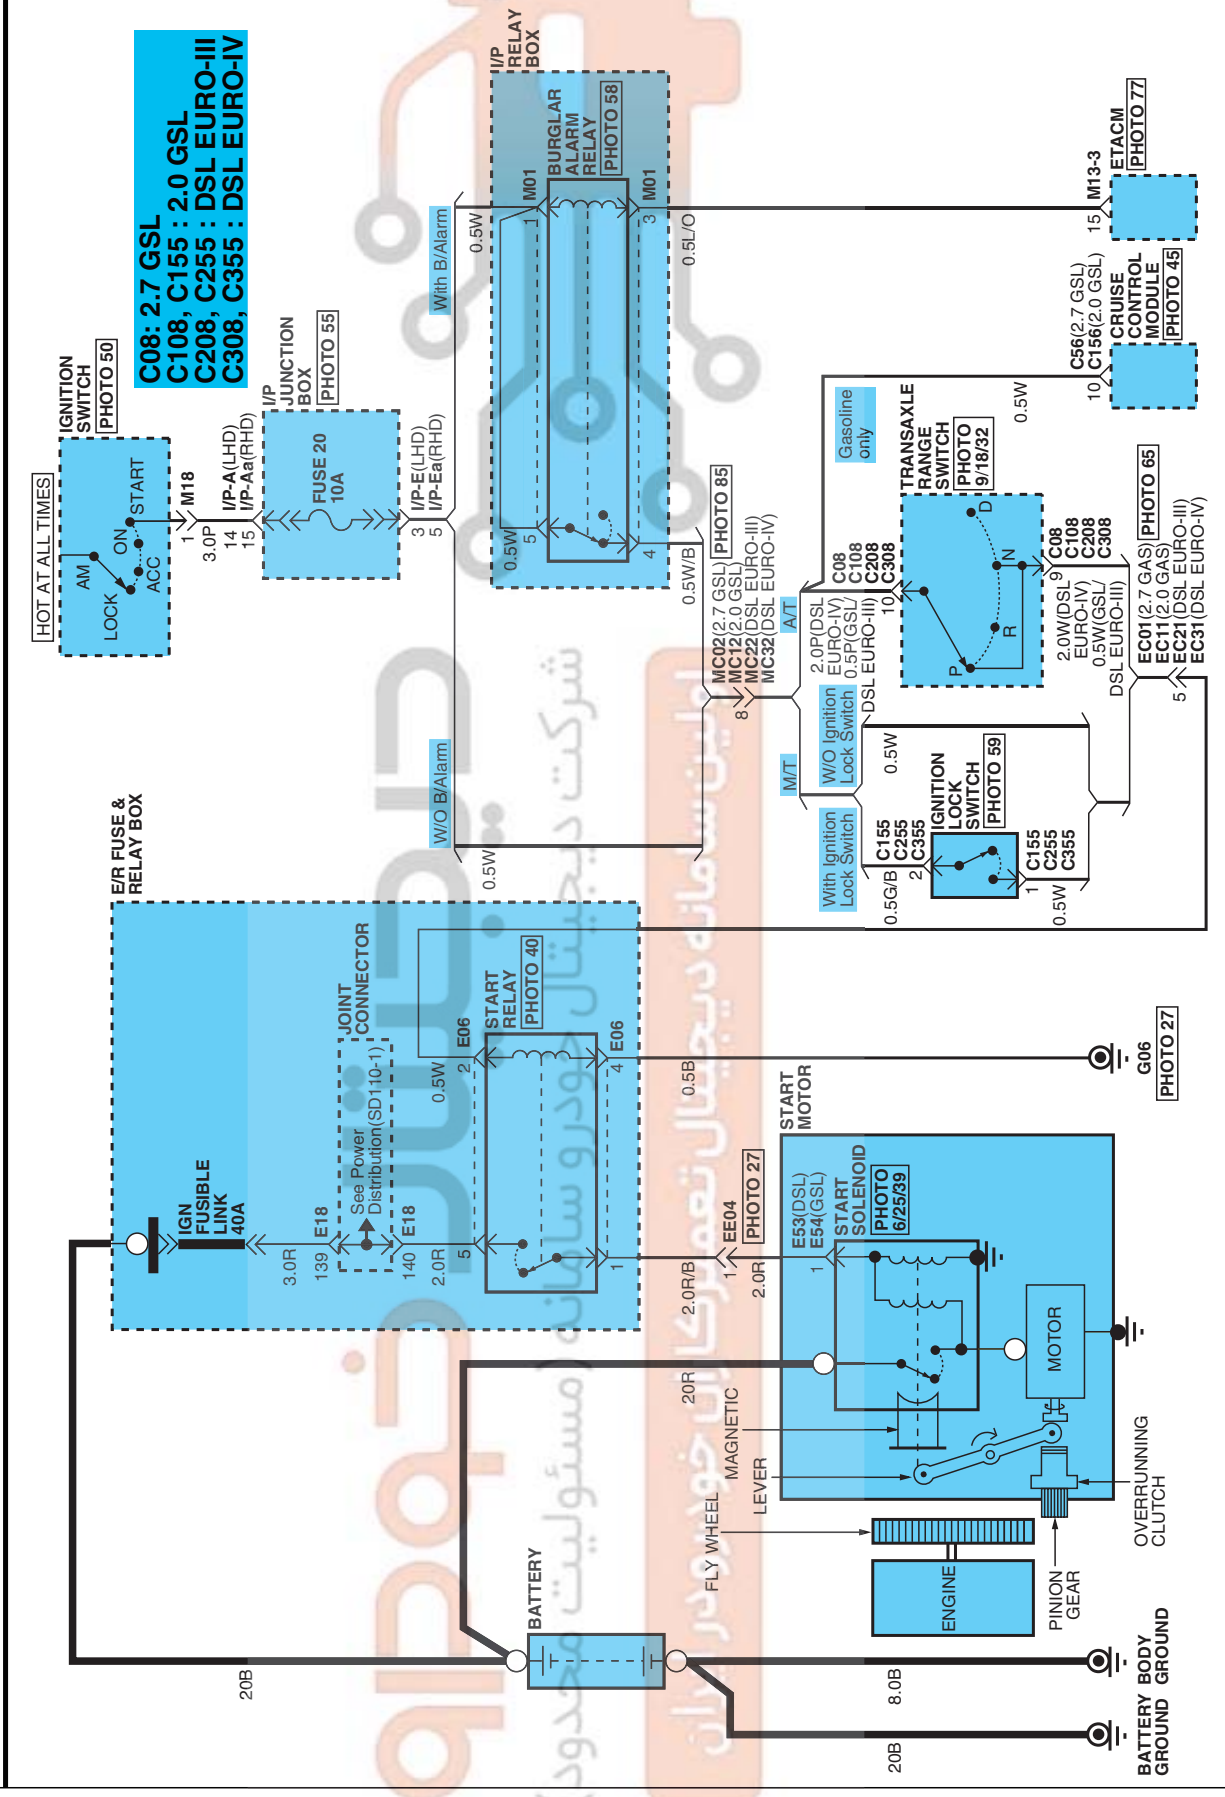

STARTING SYSTEM E7F86001

STARTING SYSTEM (1)

SD360-1

STARTING SYSTEM

STARTING SYSTEM (2)

SD360-2

C08/C108/C208/C308

KET_SSD_10F_B_A

E53

KET_260_01F

M18

KUM_DSD_06F_W

C155/C255/C355

KET_090II_02F_W_L

E54

AMP_PLM2_01F_B

BLANK

C56/C156

AMP_EJWP_12F_B

M01

CR05F011

BLANK

E06

CR05F019