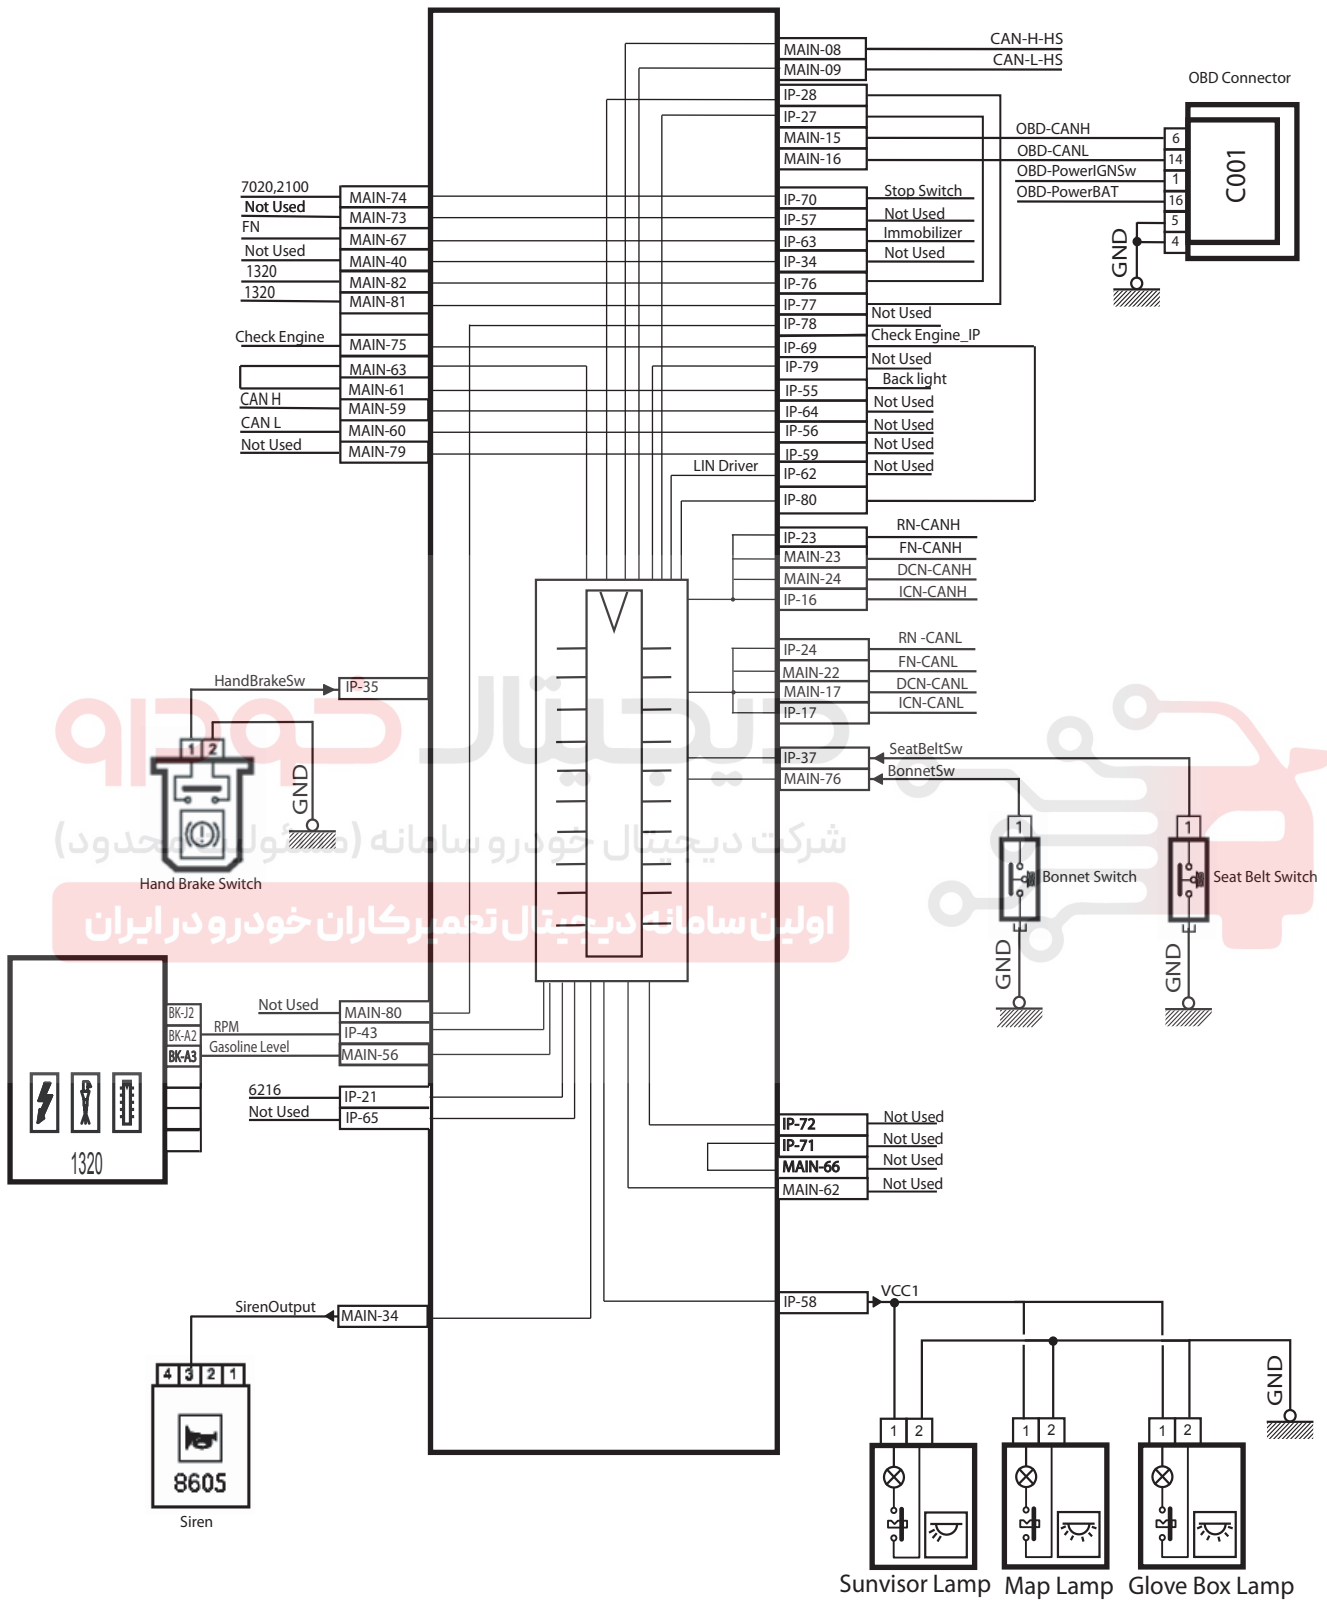

CCN Node - Samand SMS MUX

MAIN = 82W BK  
IP = 82W GY

Node CCN- Samand SMS MUX

MAIN = 82W BK  
IP = 82W GY

CCN Node - Samand SMS MUX

IP = 82W GY  
MAIN = 82W BK

CCN Node - Samand SMS MUX

IP = 82W GY  
MAIN = 82W BK