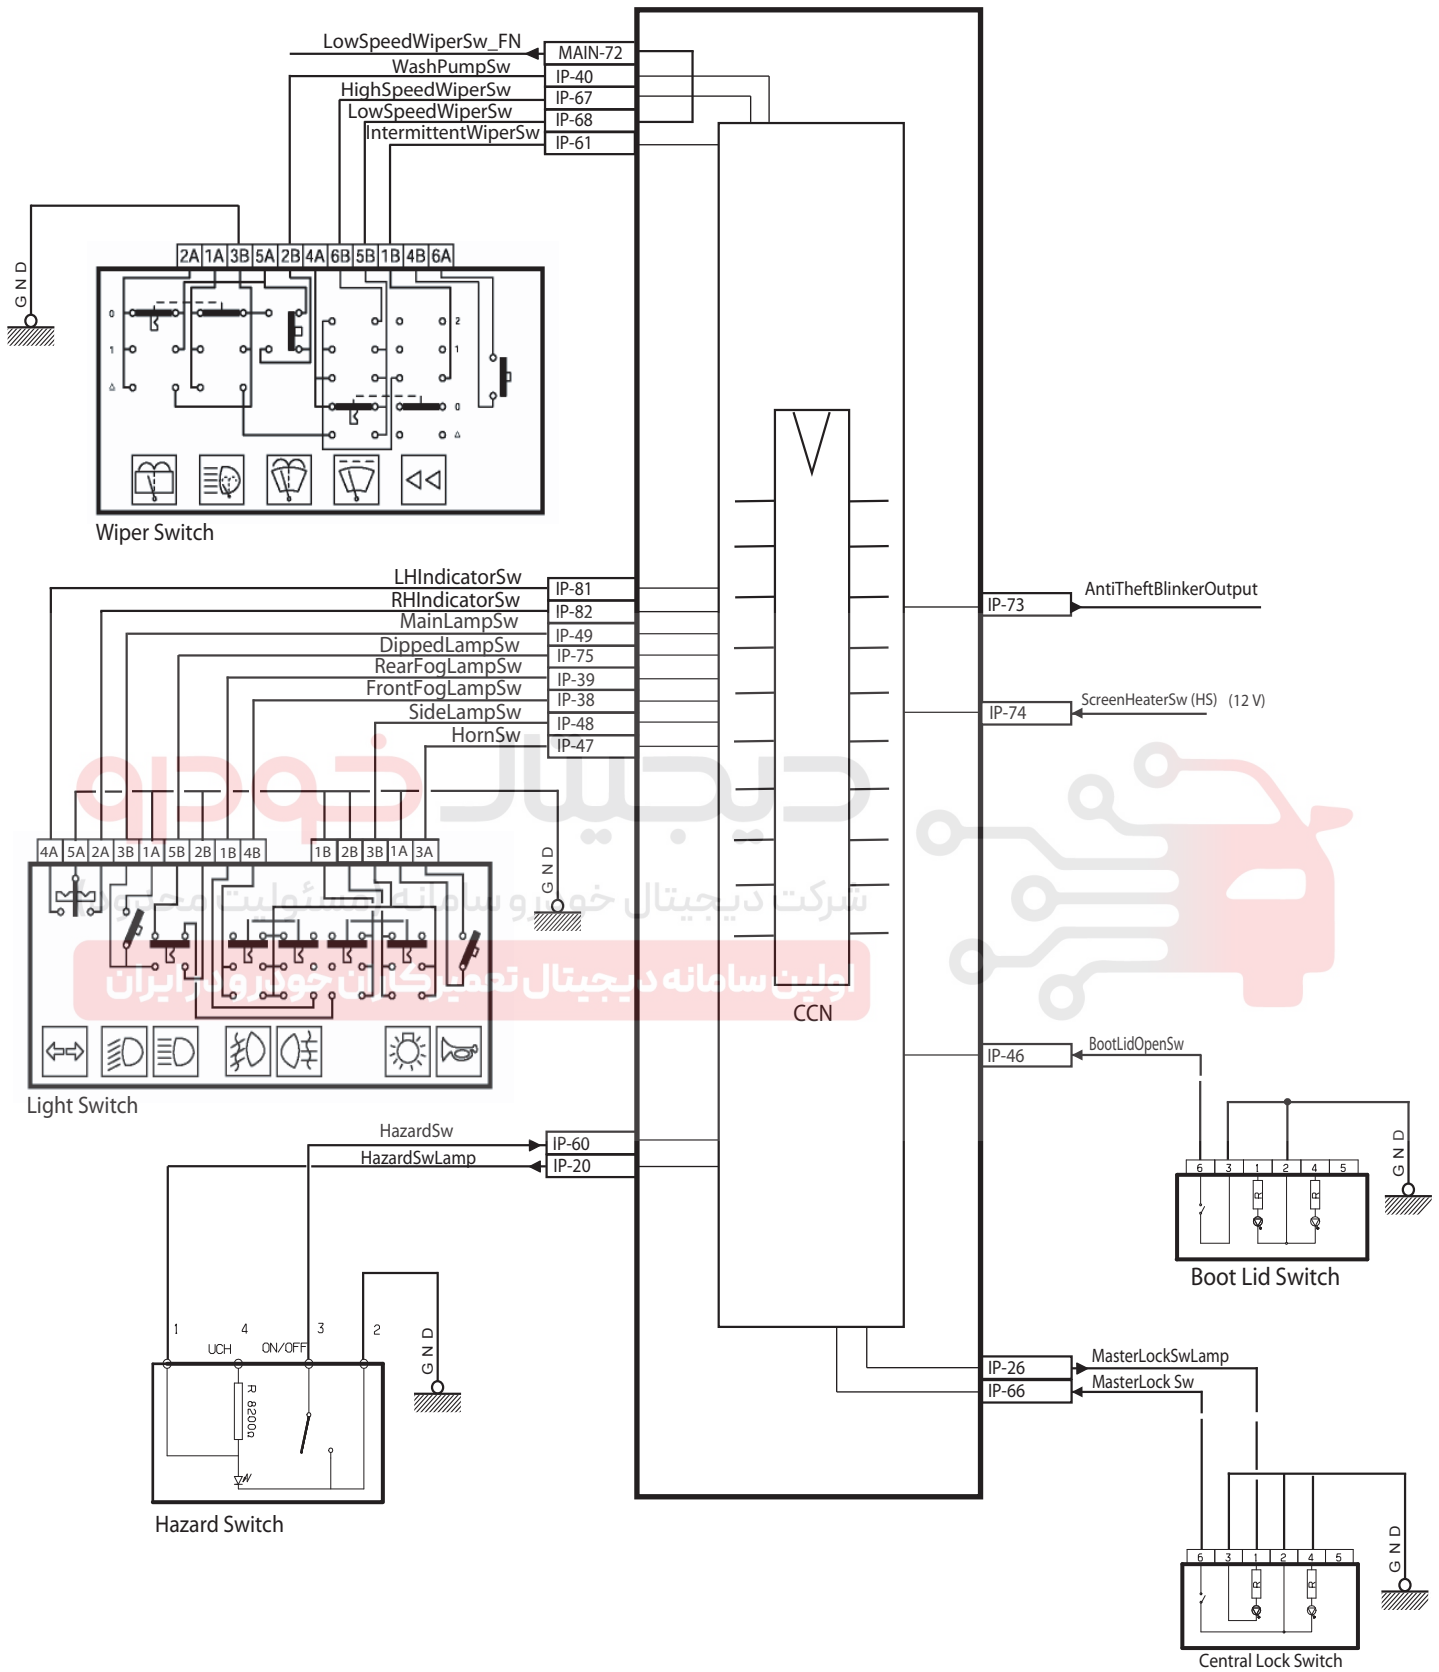

CCN Node - Samand SMS MUX

MAIN = 82W BK  
IP = 82W GY

Node CCN- Samand SMS MUX

MAIN = 82W BK  
IP = 82W GY

CCN Node - Samand SMS MUX

IP = 82W GY  
MAIN = 82W BK

CCN Node - Samand SMS MUX

IP = 82W GY  
MAIN = 82W BK