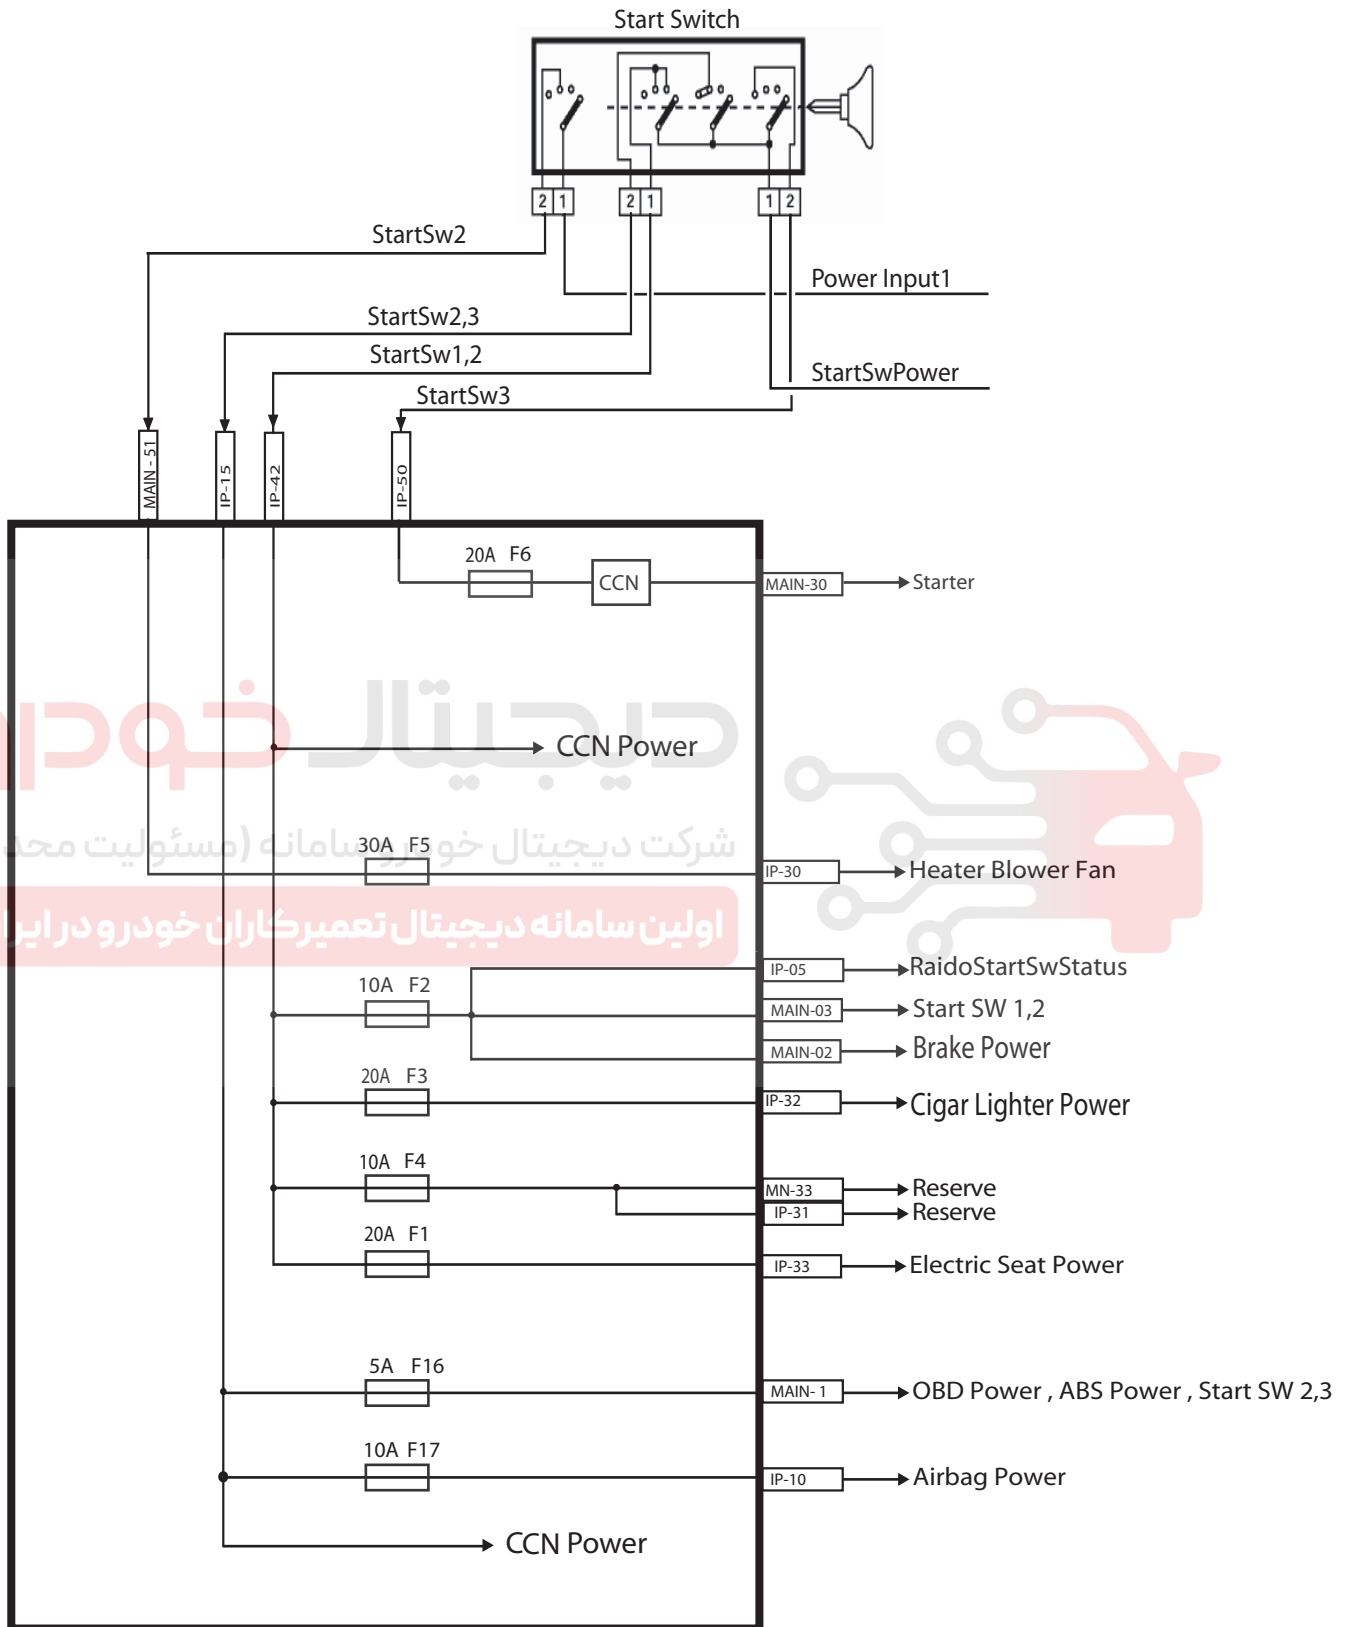

CCN Node - Samand SMS MUX

MAIN = 82W BK  
IP = 82W GY

Node CCN- Samand SMS MUX

MAIN = 82W BK  
IP = 82W GY

CCN Node - Samand SMS MUX

IP = 82W GY  
MAIN = 82W BK

CCN Node - Samand SMS MUX

IP = 82W GY  
MAIN = 82W BK