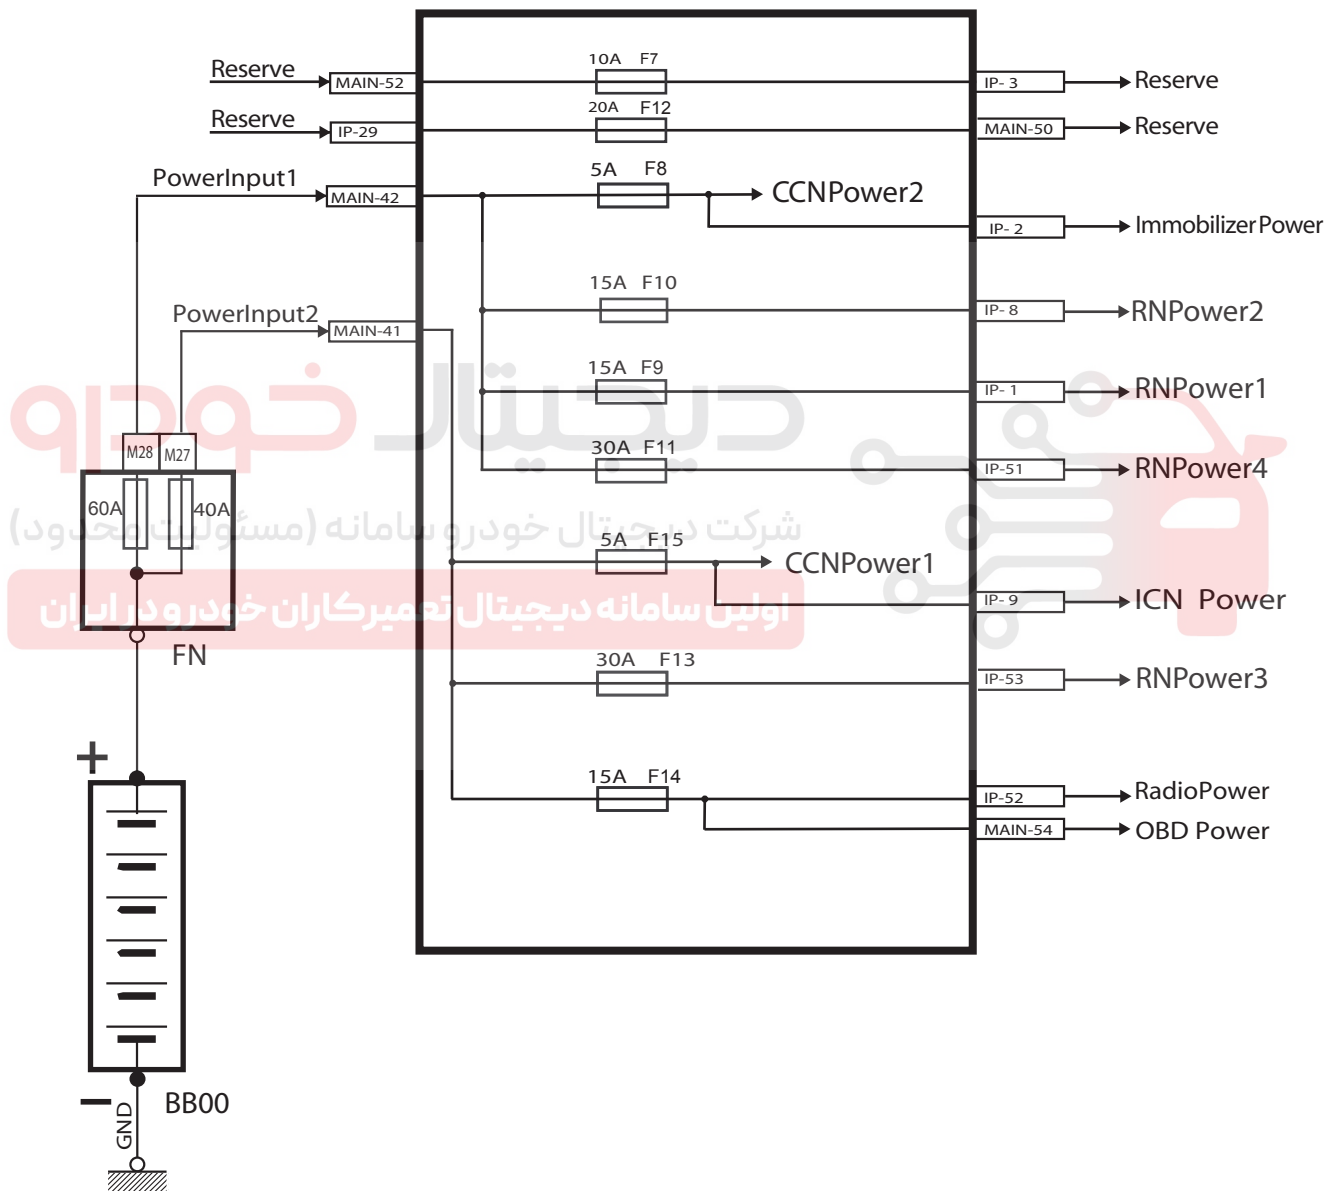

CCN Node - Samand SMS MUX

MAIN = 82W BK  
IP = 82W GY

Node CCN- Samand SMS MUX

MAIN = 82W BK  
IP = 82W GY

CCN Node - Samand SMS MUX

IP = 82W GY  
MAIN = 82W BK

CCN Node - Samand SMS MUX

IP = 82W GY  
MAIN = 82W BK