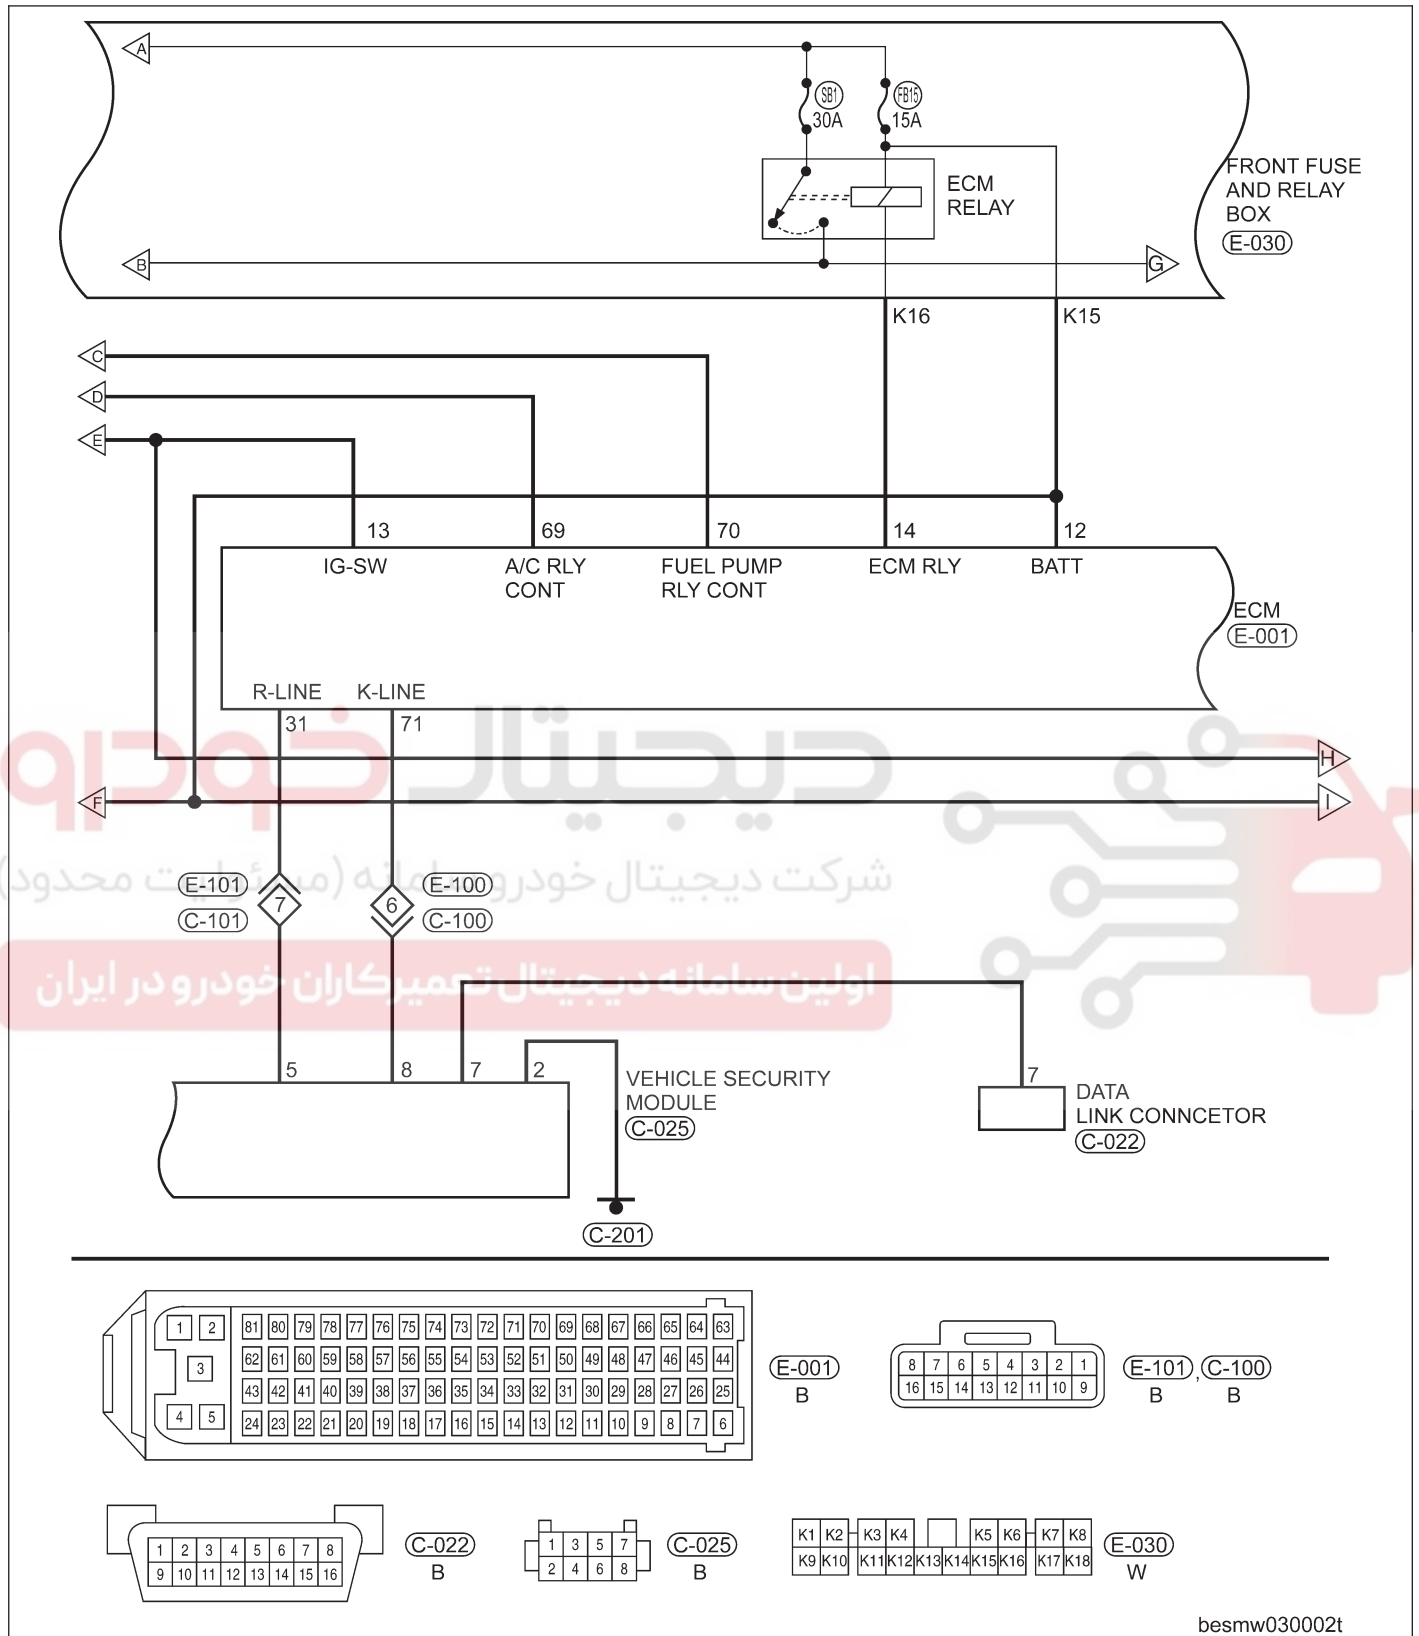

GENERAL INFORMATION

Electrical Schematics

Electronic Engine Controls (Page 1 of 8)

besmw030001t

GENERAL INFORMATION

Electronic Engine Controls (Page 2 of 8)

03

besmw030002t

GENERAL INFORMATION

Electronic Engine Controls (Page 3 of 8)

GENERAL INFORMATION

Electronic Engine Controls (Page 4 of 8)

03

besmw030004t

GENERAL INFORMATION

Electronic Engine Controls (Page 5 of 8)

besmw030005t

GENERAL INFORMATION

Electronic Engine Controls (Page 6 of 8)

03

besmw030006t

GENERAL INFORMATION

Electronic Engine Controls (Page 7 of 8)

MT : WITH MANUAL TRANSMISSION