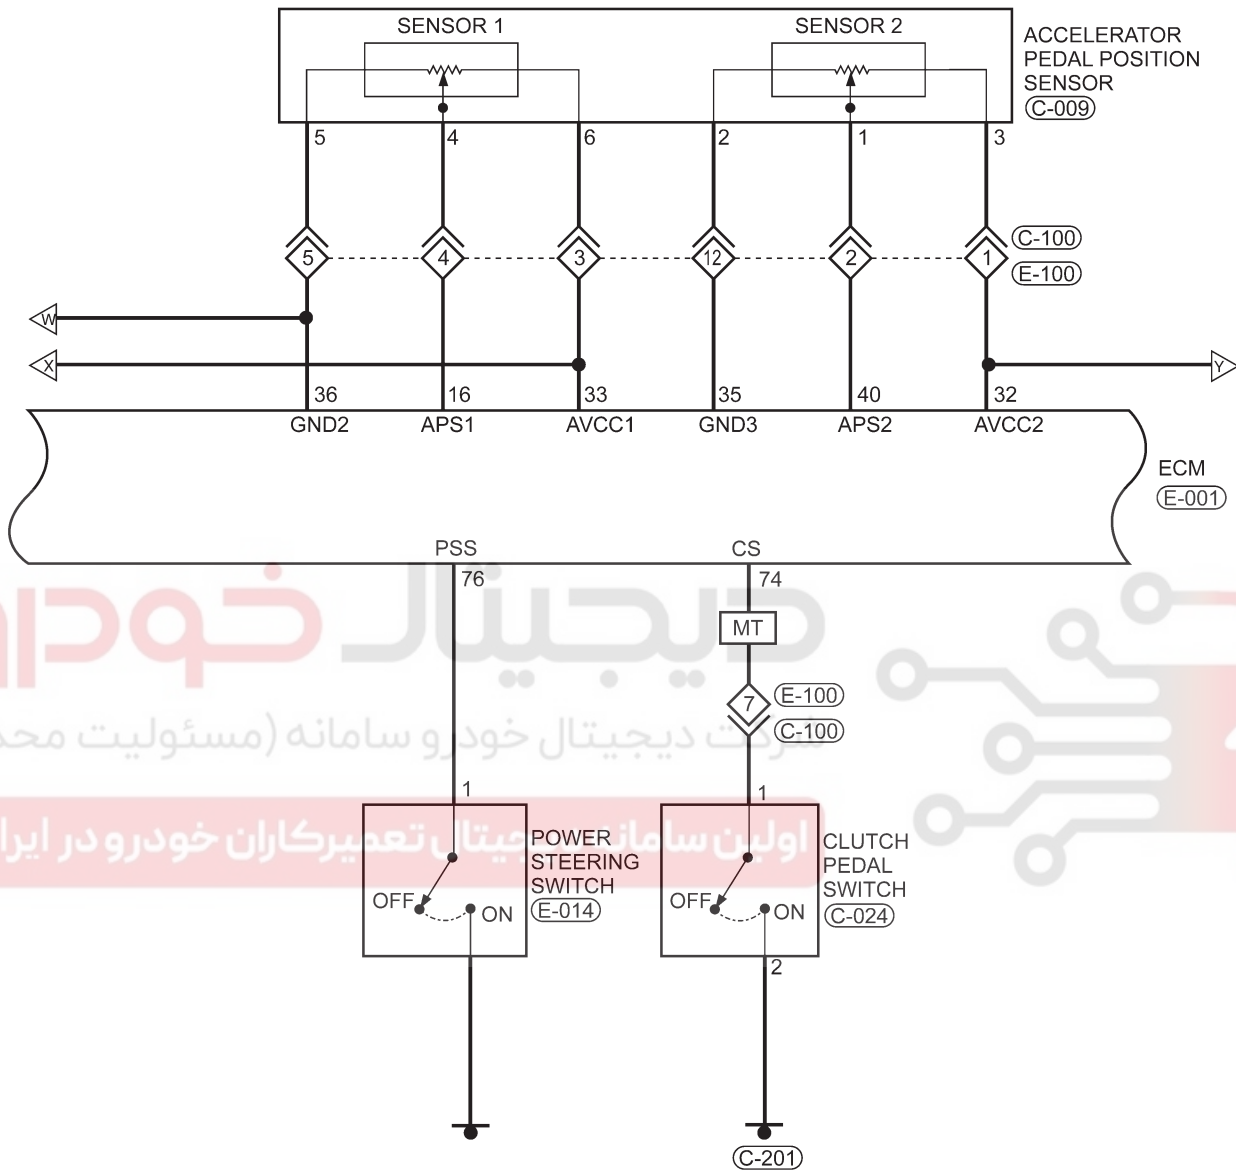

besmw030005t

GENERAL INFORMATION

Electronic Engine Controls (Page 6 of 8)

03

besmw030006t

GENERAL INFORMATION

Electronic Engine Controls (Page 7 of 8)

MT : WITH MANUAL TRANSMISSION

(E-001) B

(C-009) B

(C-100) B

(E-014) GR

(C-024) B

besmw030007t

Electronic Engine Controls (Page 8 of 8)

03