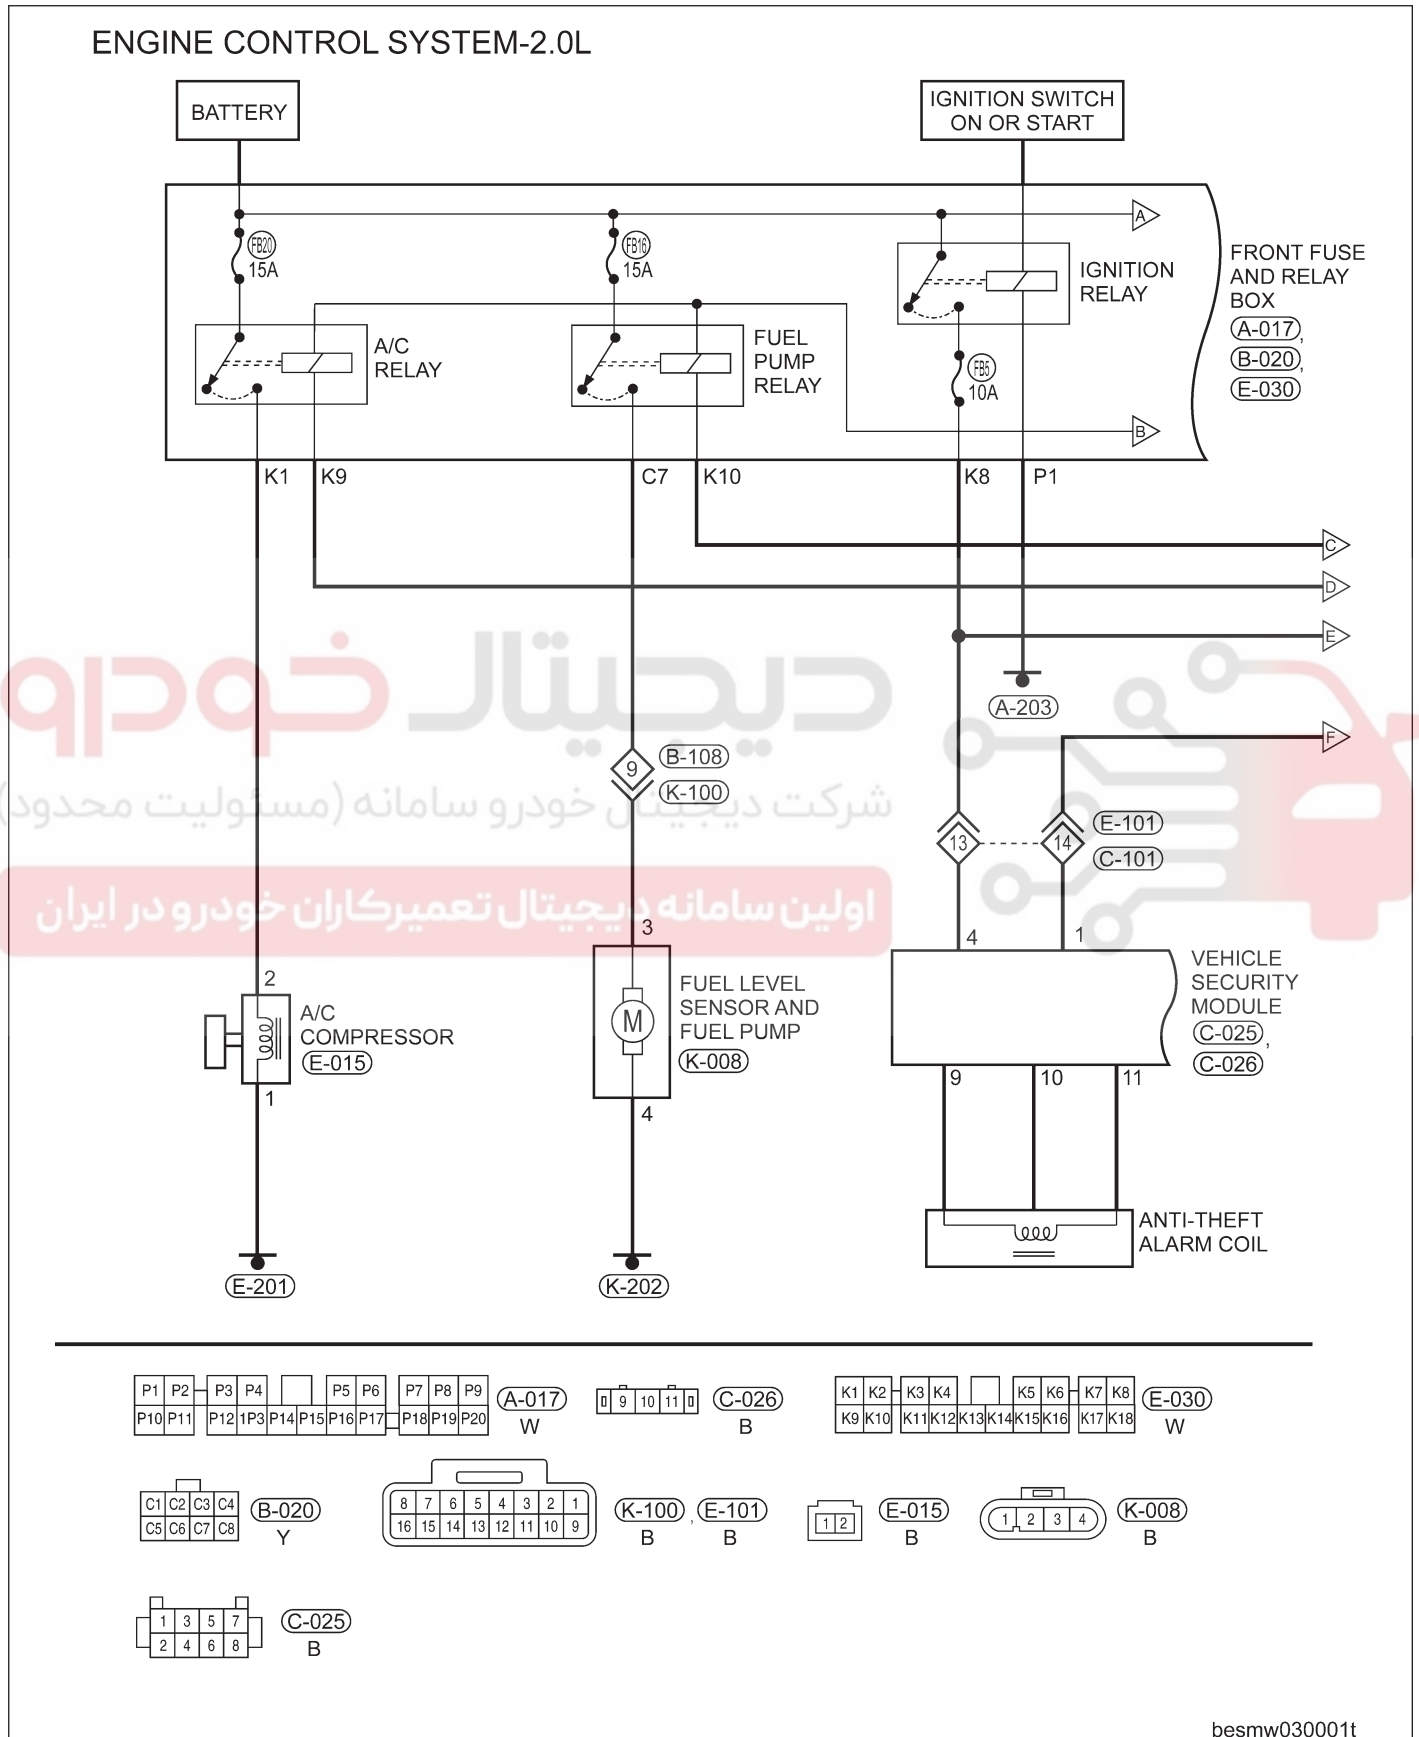

GENERAL INFORMATION

Electrical Schematics

Electronic Engine Controls (Page 1 of 8)

besmw030001t

GENERAL INFORMATION

Electronic Engine Controls (Page 2 of 8)

03

besmw030002t

GENERAL INFORMATION

Electronic Engine Controls (Page 3 of 8)

GENERAL INFORMATION

Electronic Engine Controls (Page 4 of 8)

03

besmw030004t

GENERAL INFORMATION

Electronic Engine Controls (Page 5 of 8)

besmw030005t

GENERAL INFORMATION

Electronic Engine Controls (Page 6 of 8)

03

besmw030006t

GENERAL INFORMATION

Electronic Engine Controls (Page 7 of 8)

MT : WITH MANUAL TRANSMISSION