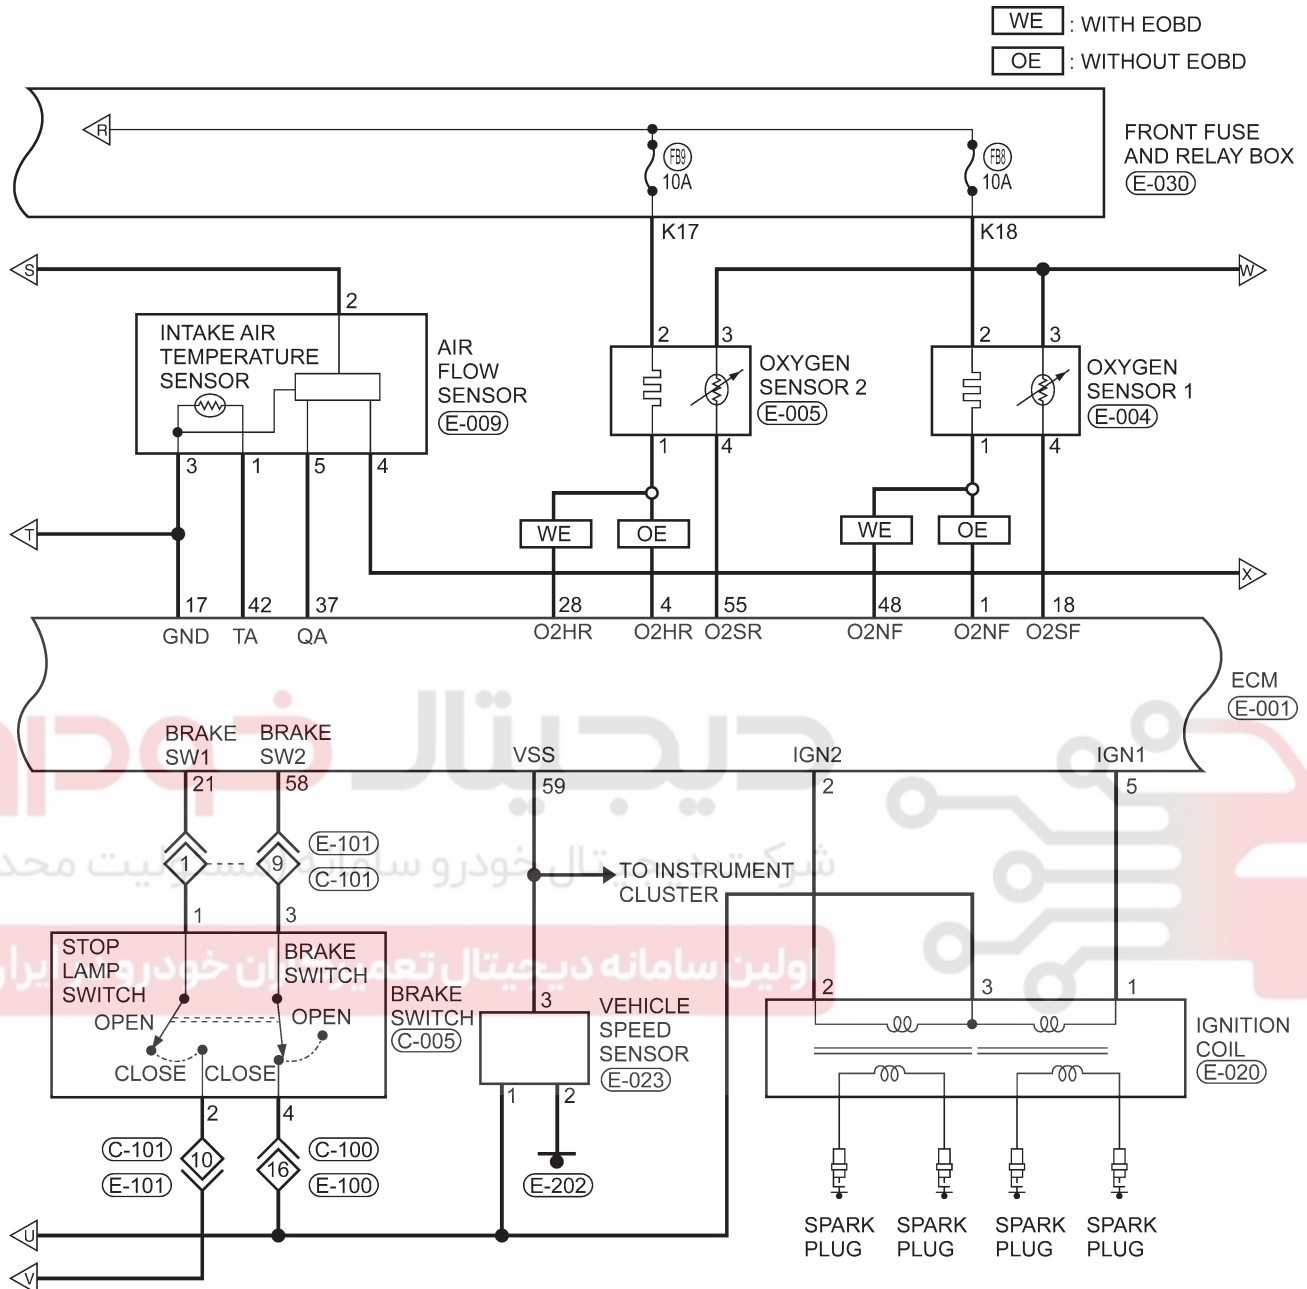

GENERAL INFORMATION

Electronic Engine Controls (Page 3 of 8)

GENERAL INFORMATION

Electronic Engine Controls (Page 4 of 8)

03

besmw030004t

GENERAL INFORMATION

Electronic Engine Controls (Page 5 of 8)

besmw030005t

GENERAL INFORMATION

Electronic Engine Controls (Page 6 of 8)

03

besmw030006t

GENERAL INFORMATION

Electronic Engine Controls (Page 7 of 8)

MT : WITH MANUAL TRANSMISSION

(E-001) B

(C-009) B

(C-100) B

(E-014) GR

(C-024) B

besmw030007t

Electronic Engine Controls (Page 8 of 8)

03