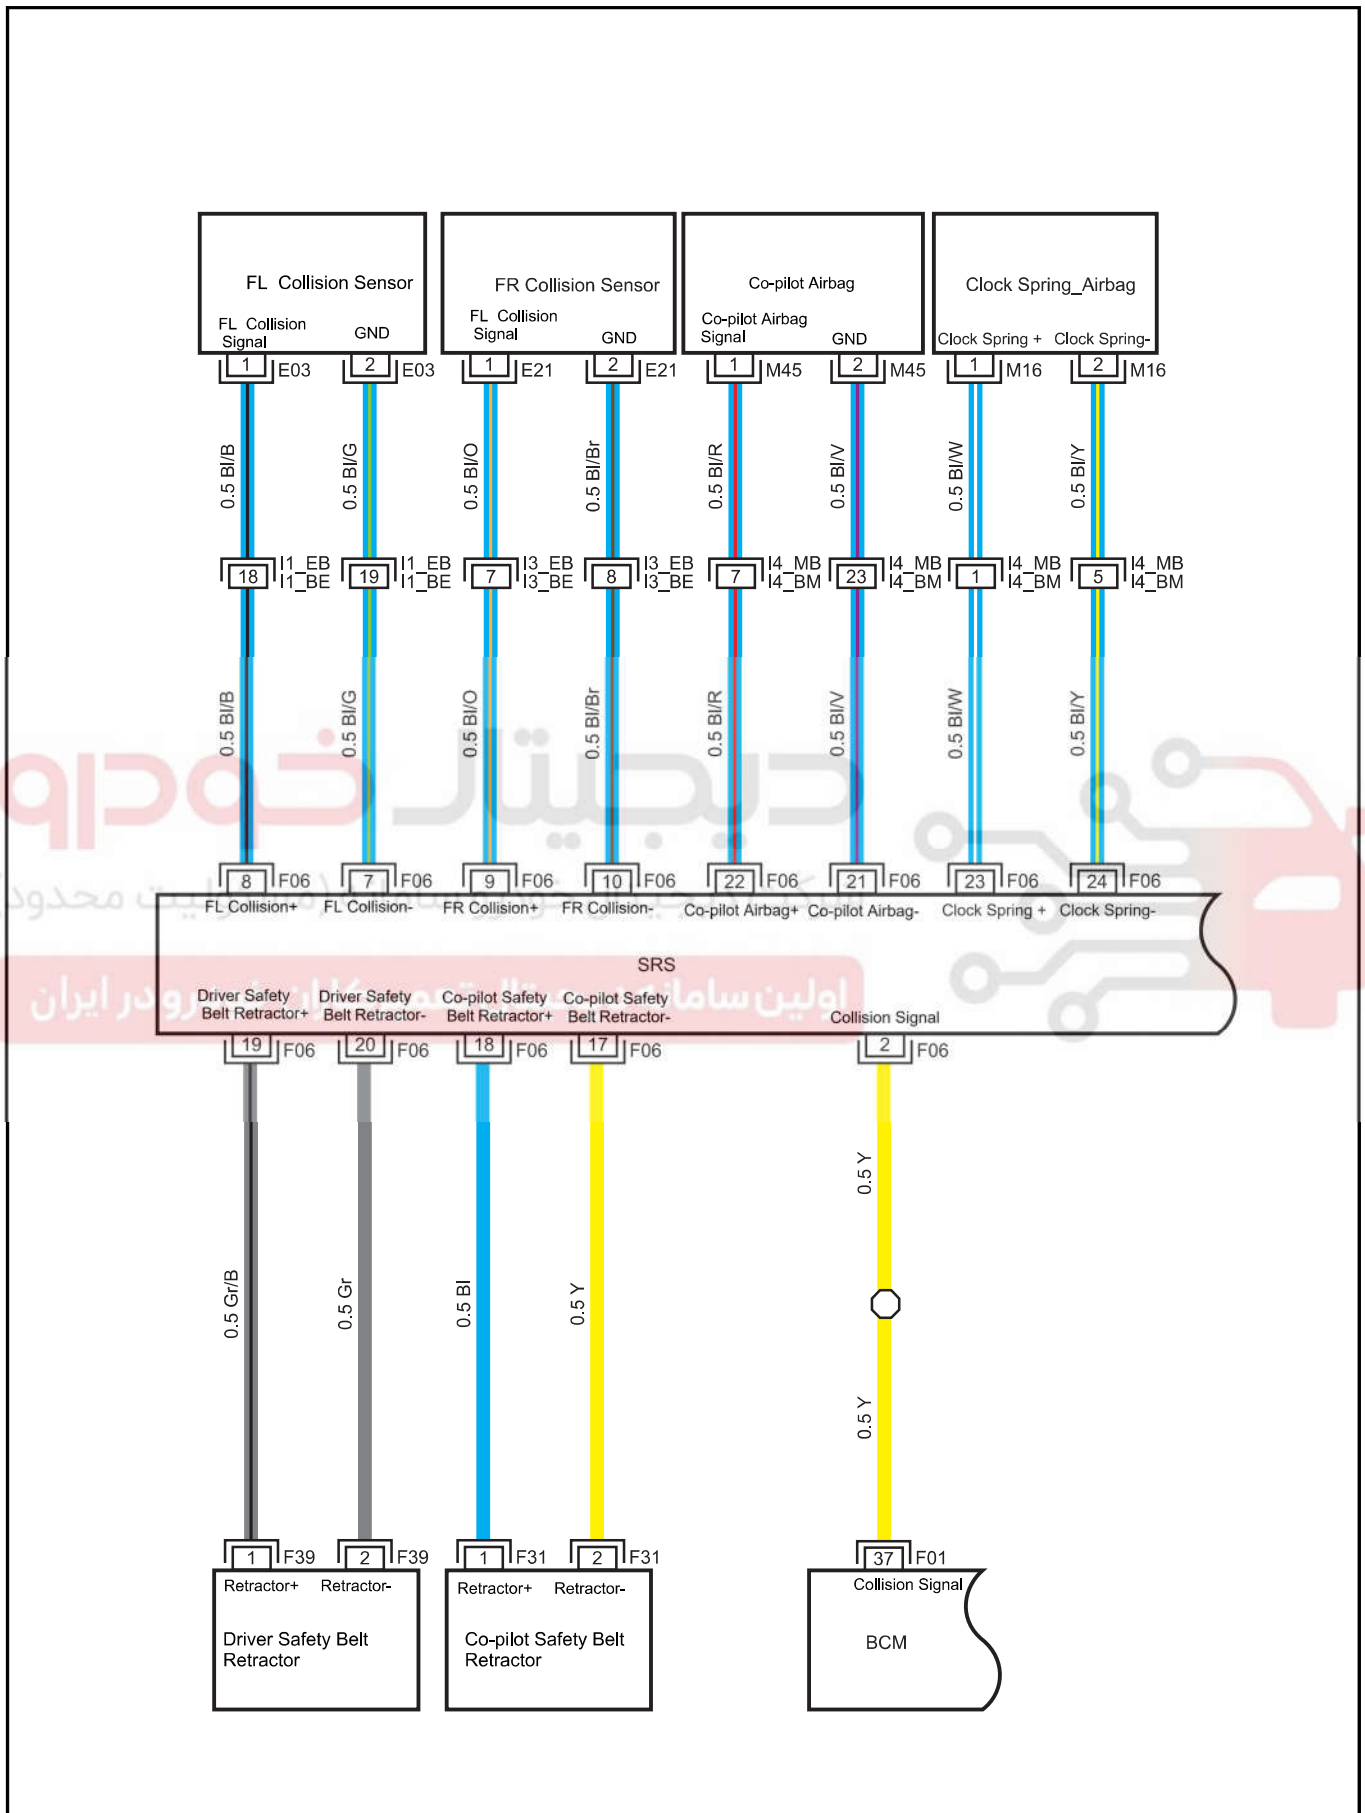

SRS-1

Connector	Name	Page
F03	Cabin Fuse Box H	25
F06	SRS A	26
F07	SRS B	26
F18	Driver Airbag	27
F19	To Driver Seat	27
F22	Passenger Seated Sensor	26
F23	Passenger Airbag	26
F24	Passenger Safety Belt SW	26
F28	Right B-pillar Collision Sensor	26
F37	Left B-pillar Collision Sensor	25
F56	Driver Safety Belt SW	27
G16	Airbag GND	42

F22 Passenger Seated Sensor

F23 Passenger Airbag

F24 Passenger Safety Belt SW

F28 Right B-pillar Collision Sensor

F37 Left B-pillar Collision Sensor

F56 Driver Safety Belt SW

G16 Airbag GND

دیجیتال خودرو
شرکت دیجیتال خودرو سامانه (مسئولیت محدود)
اولین سامانه دیجیتال تعمیرکاران خودرو در ایران

SRS-2

Connector	Name	Page
E03	FL Collision Sensor	16
E21	FR Collision Sensor	17
F01	BCM C2	25
F06	SRS A	26
F31	Co-pilot Safety Belt Retractor	27
F39	Driver Safety Belt Retractor	25
M16	Clock Spring_Airbag	20
M45	Co-pilot Airbag	21
I1_BE	Body W.H. Connector 1 Connecting Engine W.H.	25
I1_EB	Engine W.H. Connector 1 Connecting Body W.H.	16
I3_BE	Body W.H. Connector 3 Connecting Engine W.H.	26
I3_EB	Engine W.H. Connector 3 Connecting Body W.H.	17
I4_BM	Body W.H. Connector 4 Connecting Main W.H.	27
I4_MB	Main W.H. Connector 4 Connecting Body W.H.	20

F39 Driver Safety Belt Retractor

I1_EB Engine W.H. Connector 1
Connecting Body W.H.

I1_BE Body W.H. Connector 1
Connecting Engine W.H.

I3_BE Body W.H. Connector 3
Connecting Engine W.H.

I3_EB Engine W.H. Connector 3
Connecting Body W.H.