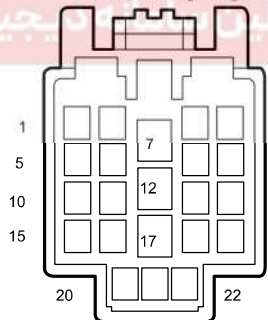

I1_BE Body W.H. Connector 1
Connecting Engine W.H.