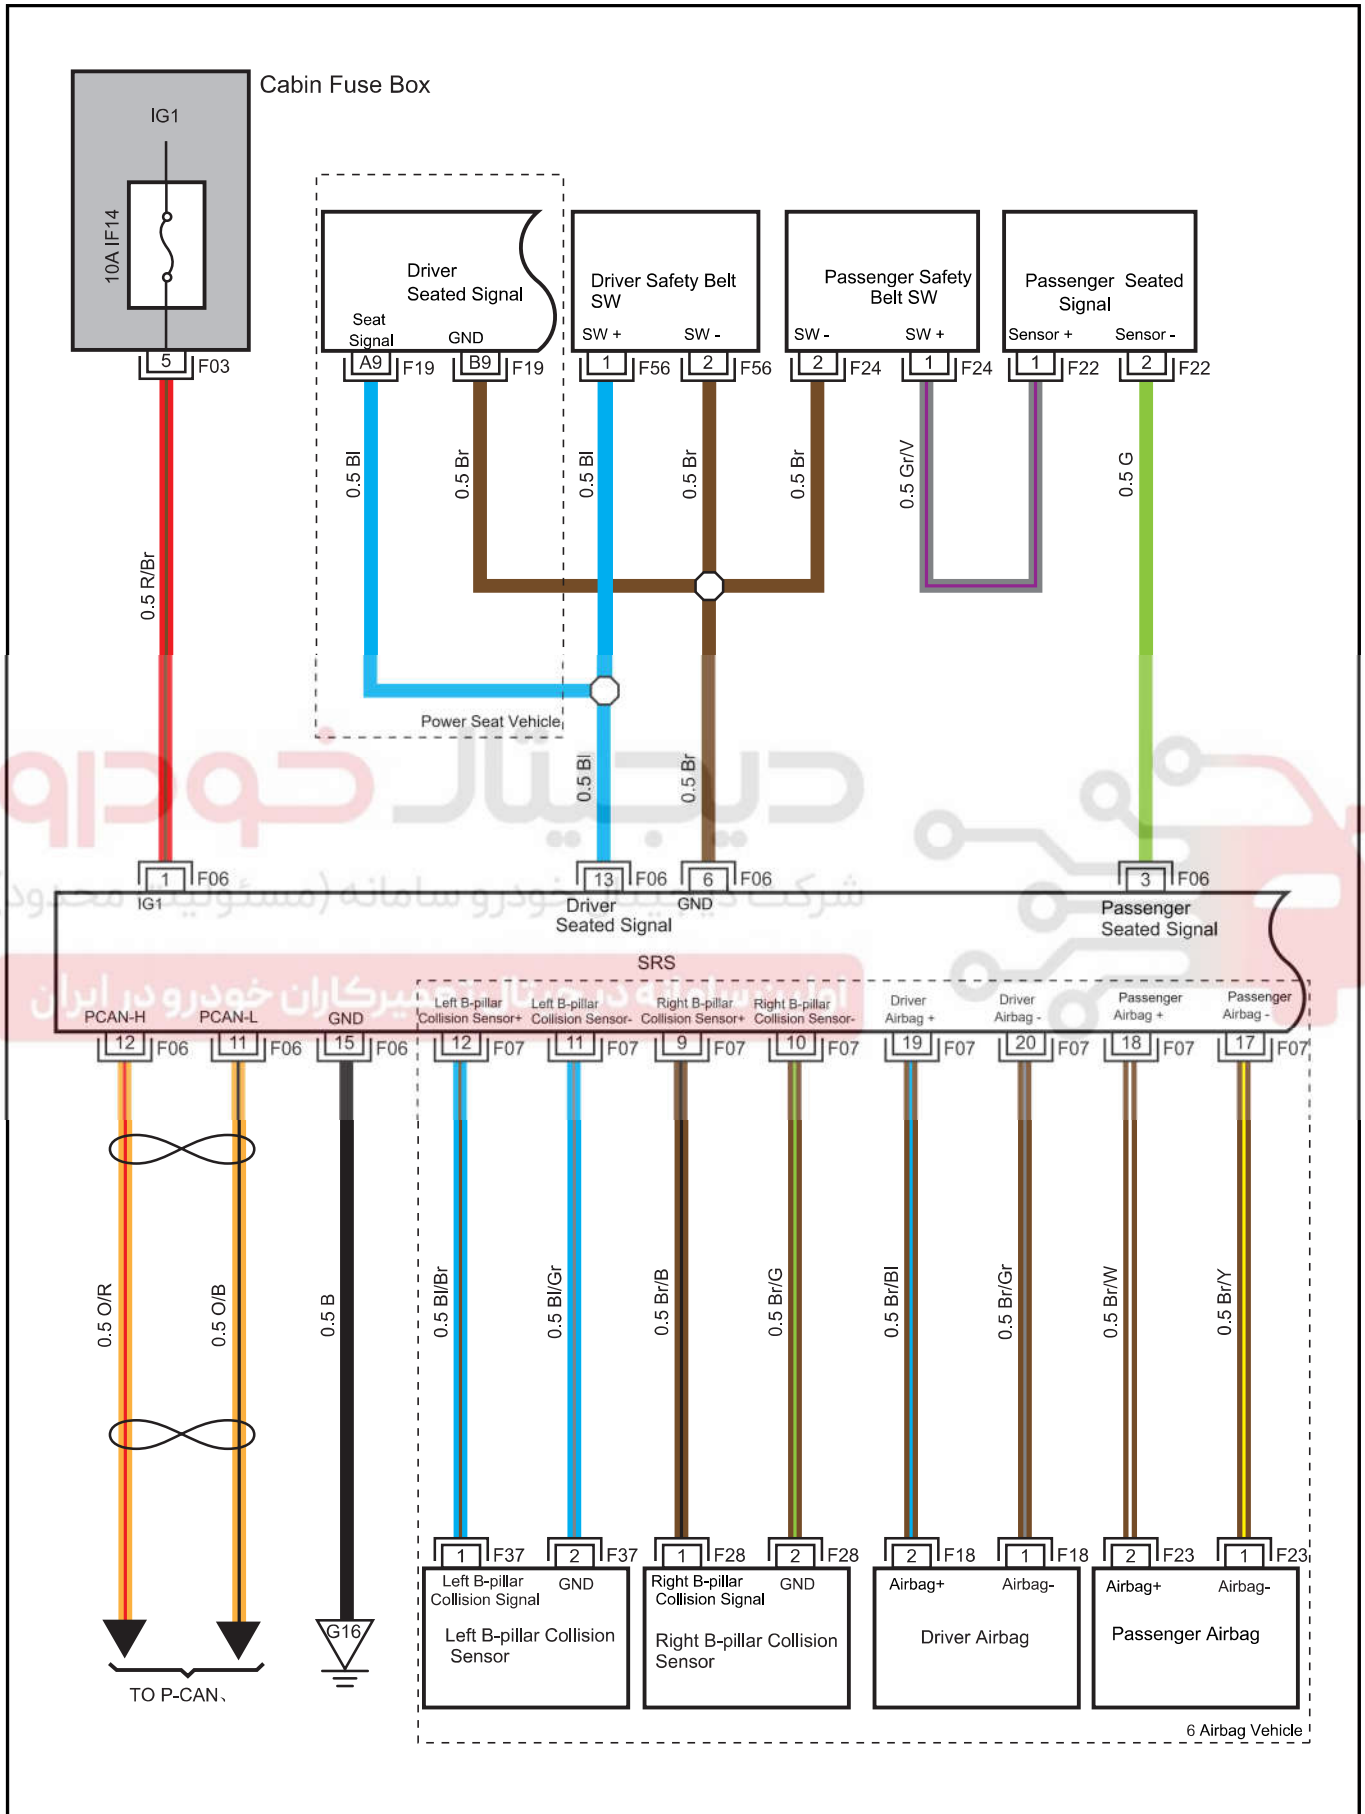

SRS-1

Connector	Name	Page
F03	Cabin Fuse Box H	25
F06	SRS A	26
F07	SRS B	26
F18	Driver Airbag	27
F19	To Driver Seat	27
F22	Passenger Seated Sensor	26
F23	Passenger Airbag	26
F24	Passenger Safety Belt SW	26
F28	Right B-pillar Collision Sensor	26
F37	Left B-pillar Collision Sensor	25
F56	Driver Safety Belt SW	27
G16	Airbag GND	42

F22 Passenger Seated Sensor

F23 Passenger Airbag

F24 Passenger Safety Belt SW

F28 Right B-pillar Collision Sensor

F37 Left B-pillar Collision Sensor

F56 Driver Safety Belt SW

G16 Airbag GND

دیجیتال خودرو
شرکت دیجیتال خودرو سامانه (مسئولیت محدود)
اولین سامانه دیجیتال تعمیرکاران خودرو در ایران

SRS-2

Connector	Name	Page
E03	FL Collision Sensor	16
E21	FR Collision Sensor	17
F01	BCM C2	25
F06	SRS A	26
F31	Co-pilot Safety Belt Retractor	27
F39	Driver Safety Belt Retractor	25
M16	Clock Spring_Airbag	20
M45	Co-pilot Airbag	21
I1_BE	Body W.H. Connector 1 Connecting Engine W.H.	25
I1_EB	Engine W.H. Connector 1 Connecting Body W.H.	16
I3_BE	Body W.H. Connector 3 Connecting Engine W.H.	26
I3_EB	Engine W.H. Connector 3 Connecting Body W.H.	17
I4_BM	Body W.H. Connector 4 Connecting Main W.H.	27
I4_MB	Main W.H. Connector 4 Connecting Body W.H.	20

F39 Driver Safety Belt Retractor

I1_EB Engine W.H. Connector 1
Connecting Body W.H.

I1_BE Body W.H. Connector 1
Connecting Engine W.H.

I3_BE Body W.H. Connector 3
Connecting Engine W.H.

I3_EB Engine W.H. Connector 3
Connecting Body W.H.