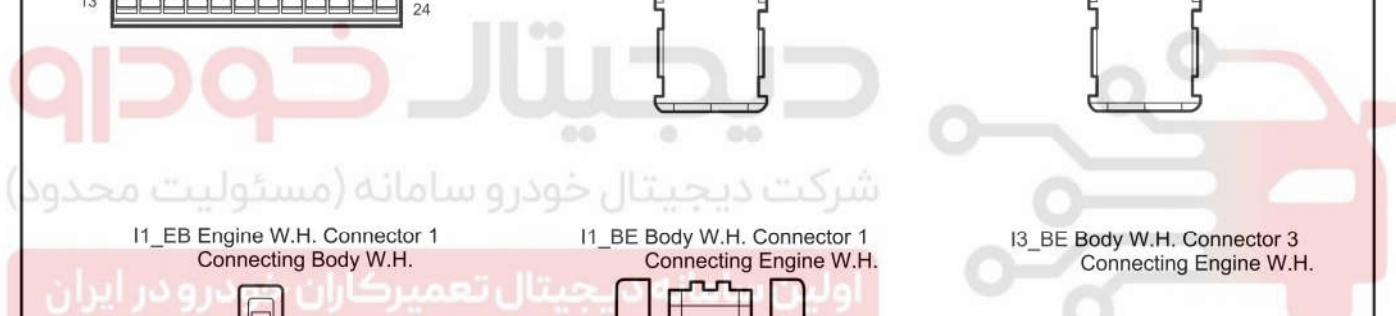

I3_BE Body W.H. Connector 3
Connecting Engine W.H.

I4_MB Main W.H. Connector 4
Connecting Body W.H.