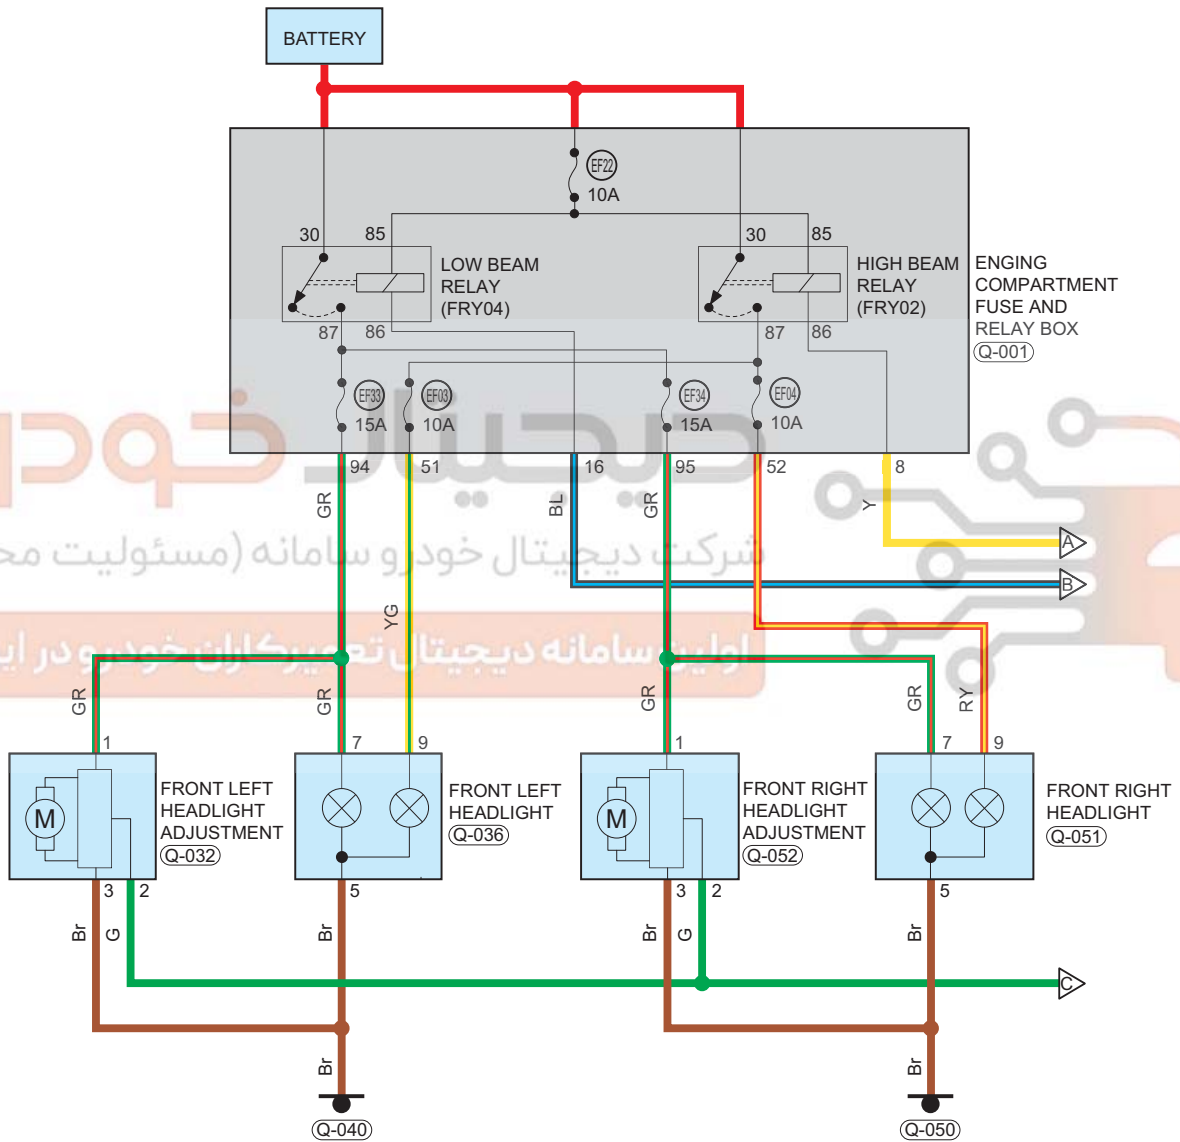

Lighting System

High/Low Beam Light

Circuit Diagram (Page 1 of 2)

09

LIE008001

Parts Location

Connector Code	See Page	Connector Code	See Page	Connector Code	See Page
Q-001	08-10	Q-032	08-10	Q-036	08-10
Q-052	08-10	Q-051	08-10	Q-050	08-10
Q-040	08-10				

Fuse and Relay

Fuse/Relay	See Page	Fuse and Relay Box
EF22	06-2	Engine Compartment Fuse and Relay Box
EF33	06-2	Engine Compartment Fuse and Relay Box
EF03	06-2	Engine Compartment Fuse and Relay Box
EF34	06-2	Engine Compartment Fuse and Relay Box
EF04	06-2	Engine Compartment Fuse and Relay Box
FRY04	06-2	Engine Compartment Fuse and Relay Box
FRY02	06-2	Engine Compartment Fuse and Relay Box

Form of Connector

Connector Code	See Page	Connector Code	See Page	Connector Code	See Page
Q-001	12-17	Q-032	12-17	Q-036	12-17
Q-052	12-17	Q-051	12-17	Q-050	12-17
Q-040	12-17				

Circuit Diagram (Page 2 of 2)