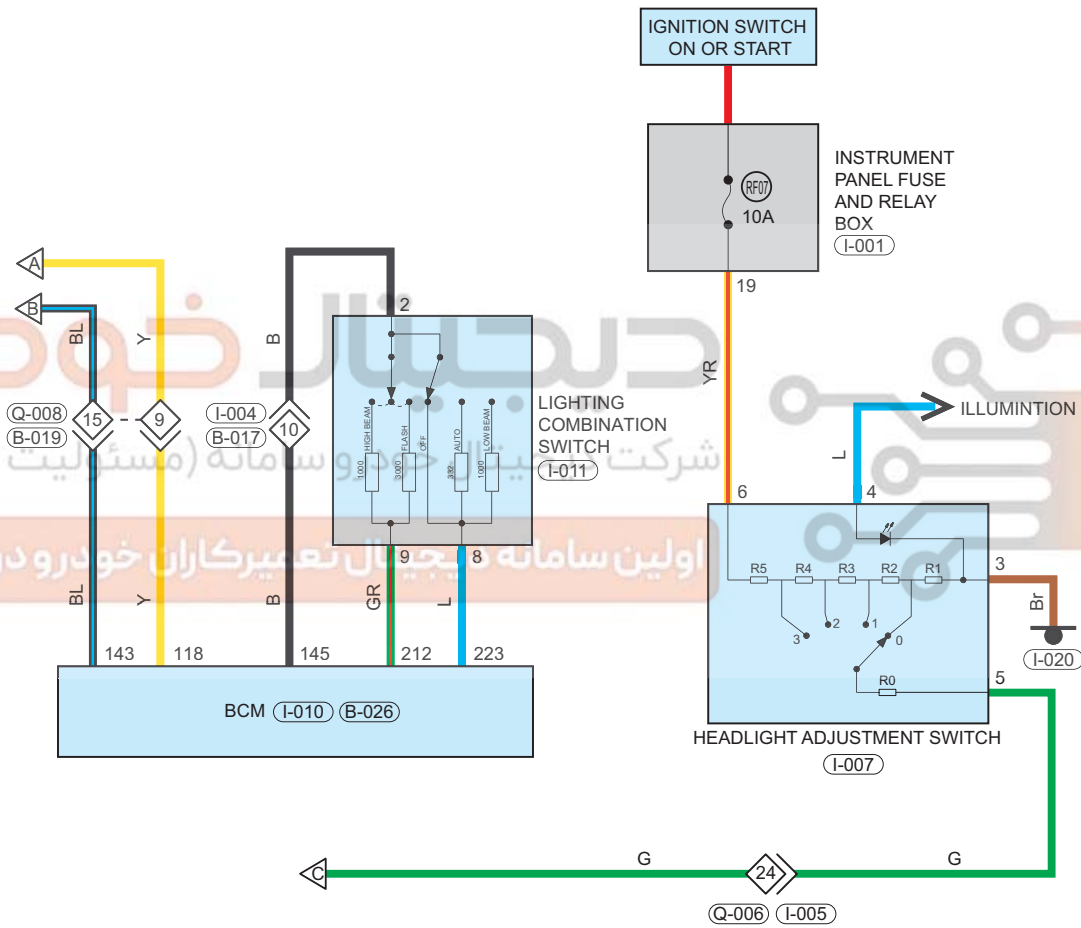

Lighting System

High/Low Beam Light

Circuit Diagram (Page 1 of 2)

09

LIE008001

Parts Location

Connector Code	See Page	Connector Code	See Page	Connector Code	See Page
Q-001	08-10	Q-032	08-10	Q-036	08-10
Q-052	08-10	Q-051	08-10	Q-050	08-10
Q-040	08-10				

Fuse and Relay

Fuse/Relay	See Page	Fuse and Relay Box
EF22	06-2	Engine Compartment Fuse and Relay Box
EF33	06-2	Engine Compartment Fuse and Relay Box
EF03	06-2	Engine Compartment Fuse and Relay Box
EF34	06-2	Engine Compartment Fuse and Relay Box
EF04	06-2	Engine Compartment Fuse and Relay Box
FRY04	06-2	Engine Compartment Fuse and Relay Box
FRY02	06-2	Engine Compartment Fuse and Relay Box

Form of Connector

Connector Code	See Page	Connector Code	See Page	Connector Code	See Page
Q-001	12-17	Q-032	12-17	Q-036	12-17
Q-052	12-17	Q-051	12-17	Q-050	12-17
Q-040	12-17				

Circuit Diagram (Page 2 of 2)