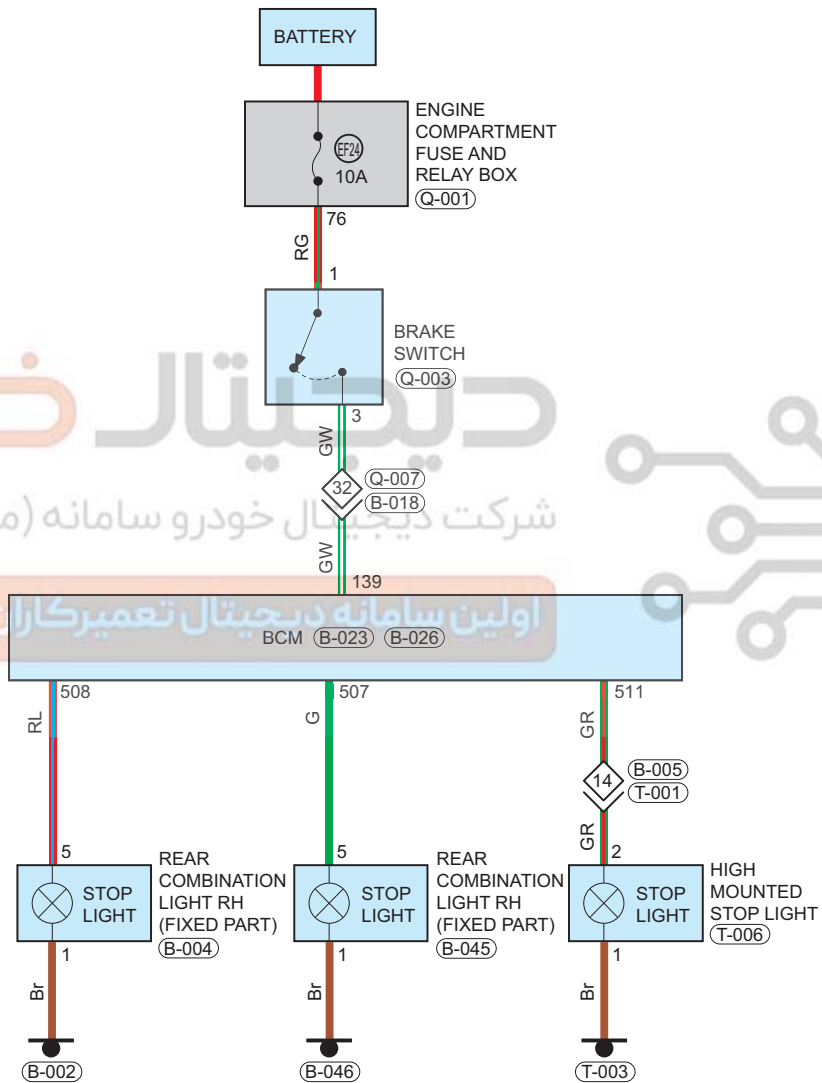

Brake Light

Circuit Diagram (Page 1 of 1)

09

LIE010001