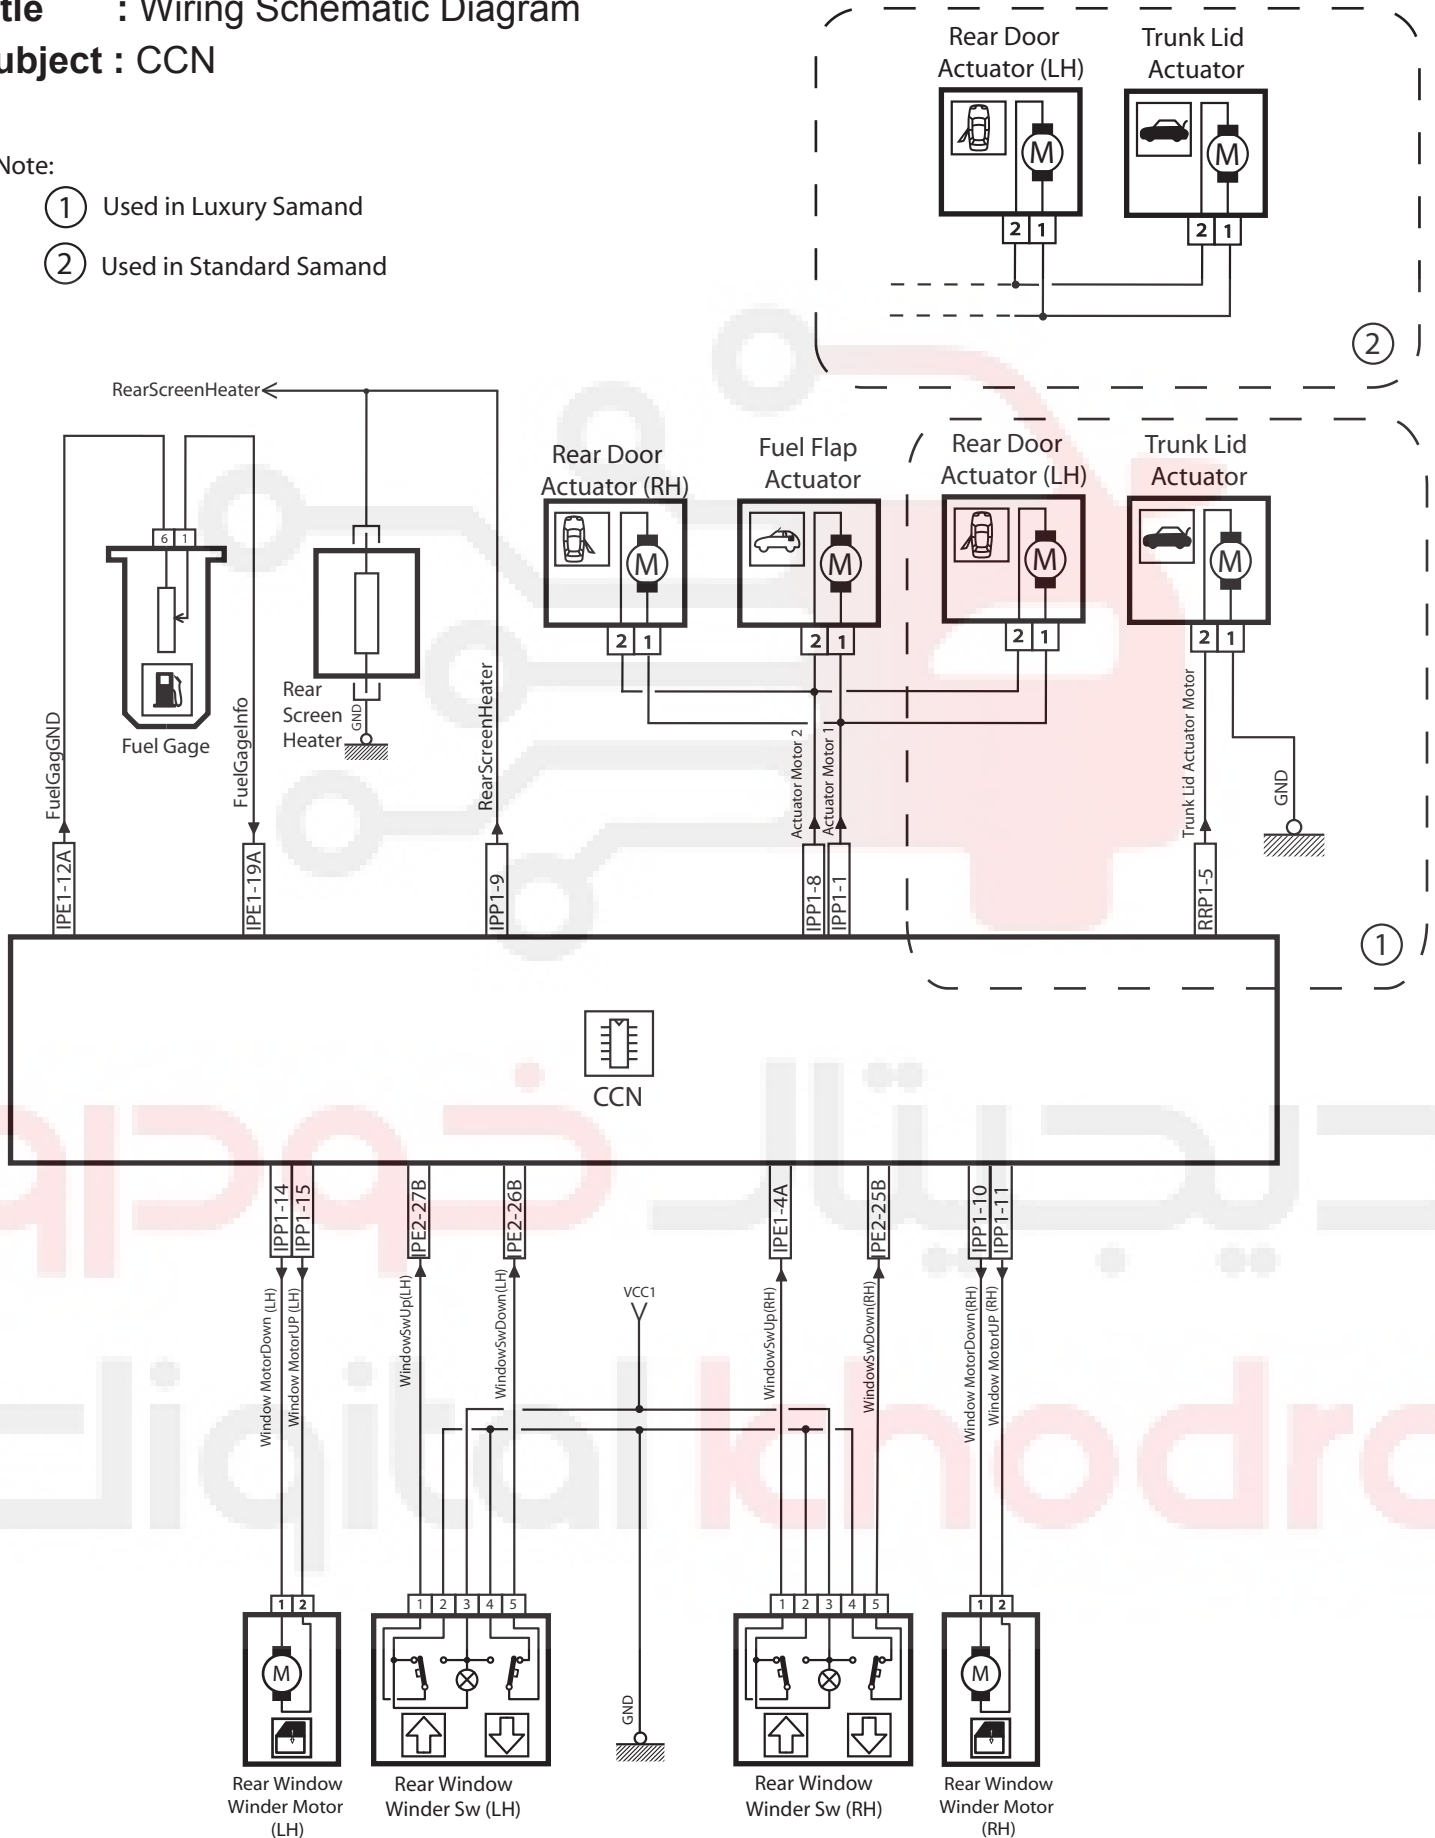

Title : Wiring Schematic Diagram

Subject : CCN (Fuse Box)

Title :Wiring Schematic Diagram

Subject : CCN (Fuse Box)

Title : Wiring Schematic Diagram
Subject : CCN

Title : Wiring Schematic Diagram

Subject : CCN

Title : Wiring Schematic Diagram

Subject : CCN

Title : Wiring Schematic Diagram

Subject : CCN

Note:

- ① Used in Luxury Samand
- ② Used in Standard Samand

Title : Wiring Schematic Diagram

Subject : CCN