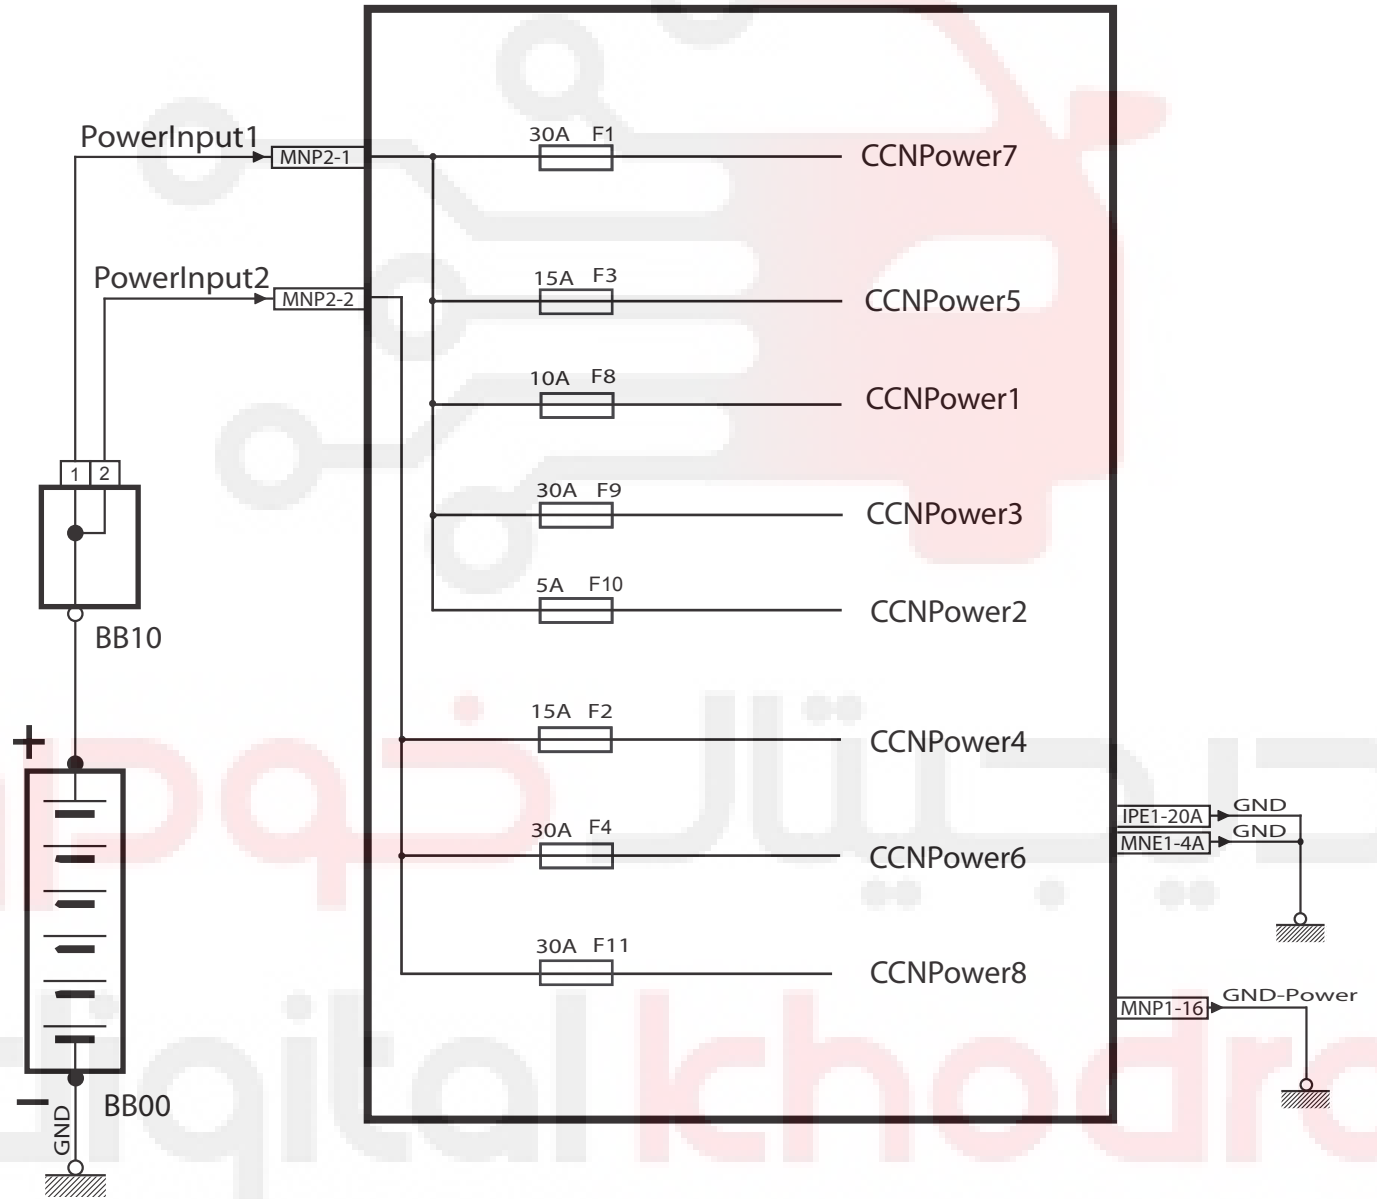

Title : Wiring Schematic Diagram

Subject : CCN (Fuse Box)

Title :Wiring Schematic Diagram

Subject : CCN (Fuse Box)

Title : Wiring Schematic Diagram
Subject : CCN

Title : Wiring Schematic Diagram

Subject : CCN

Title : Wiring Schematic Diagram

Subject : CCN

Title : Wiring Schematic Diagram

Subject : CCN

Note:

- ① Used in Luxury Samand
- ② Used in Standard Samand

Title : Wiring Schematic Diagram

Subject : CCN