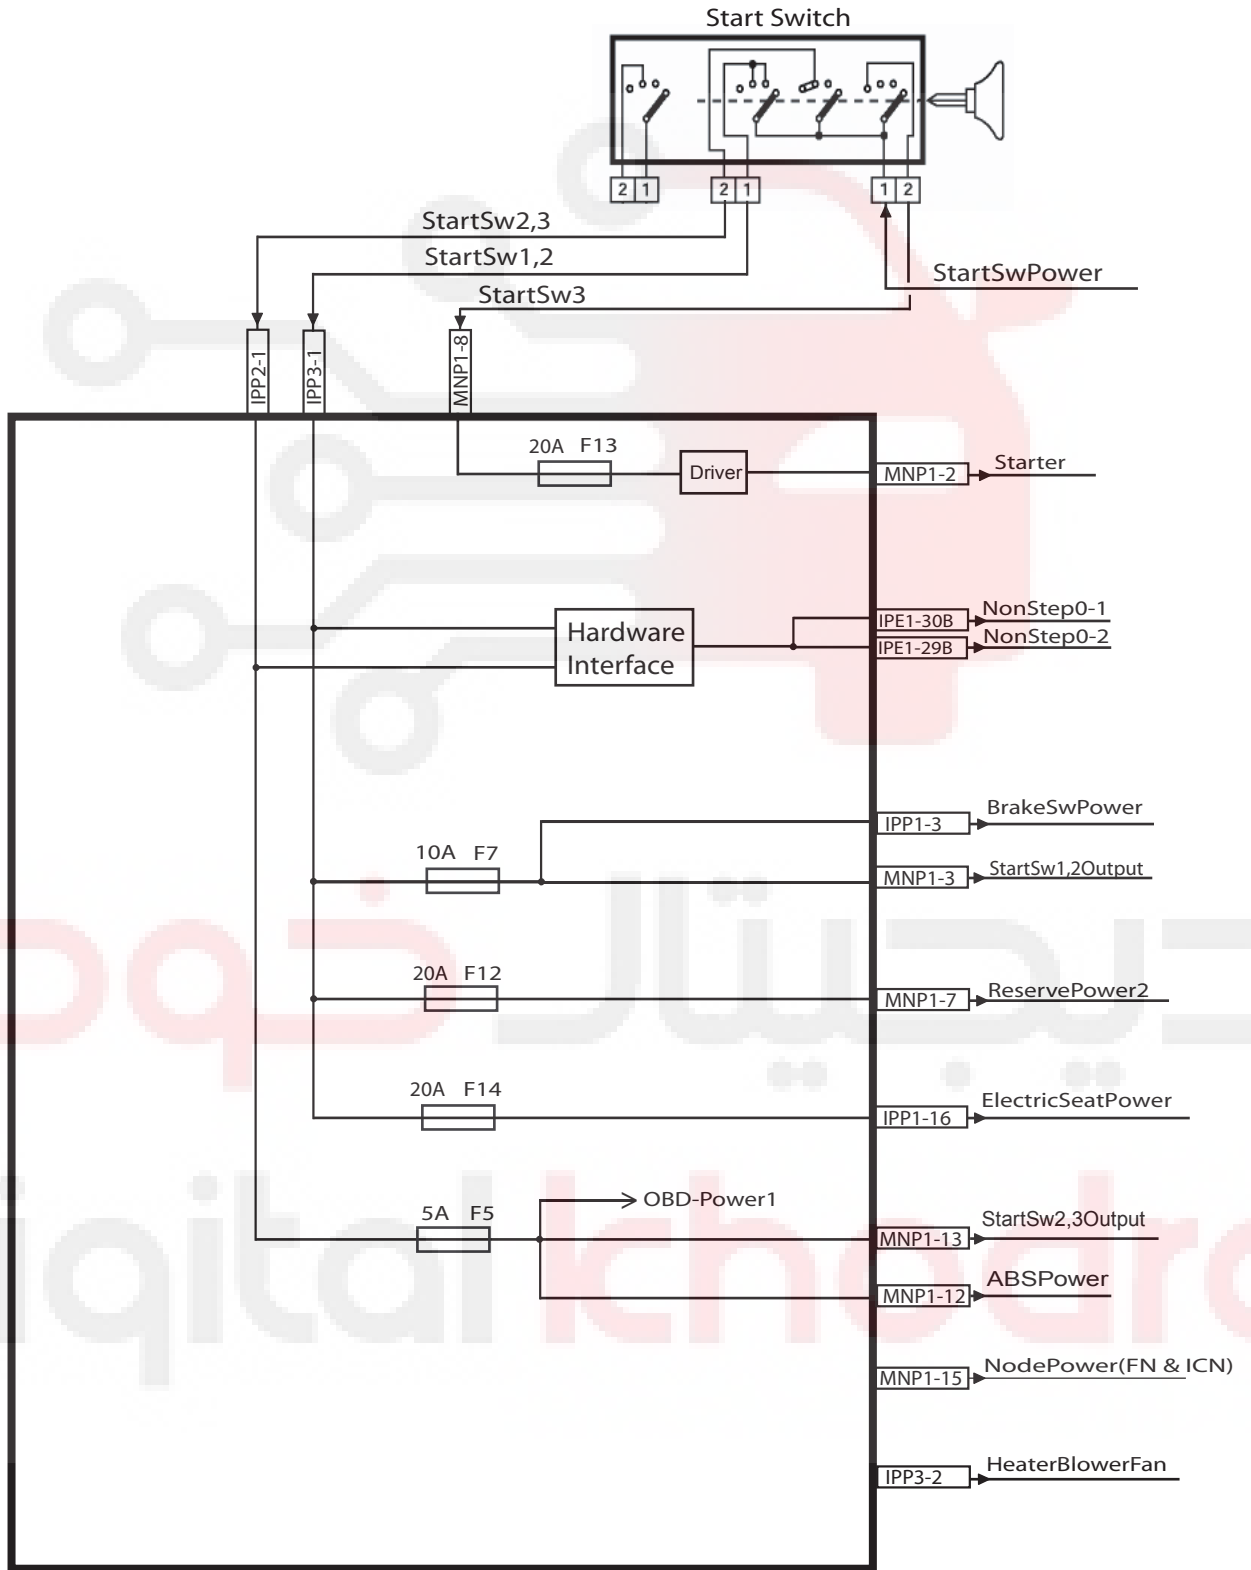

Title : Wiring Schematic Diagram

Subject : CCN (Fuse Box)

Title :Wiring Schematic Diagram

Subject : CCN (Fuse Box)

Title : Wiring Schematic Diagram
Subject : CCN

Title : Wiring Schematic Diagram

Subject : CCN

Title : Wiring Schematic Diagram

Subject : CCN

Title : Wiring Schematic Diagram

Subject : CCN

Note:

- ① Used in Luxury Samand
- ② Used in Standard Samand

Title : Wiring Schematic Diagram

Subject : CCN