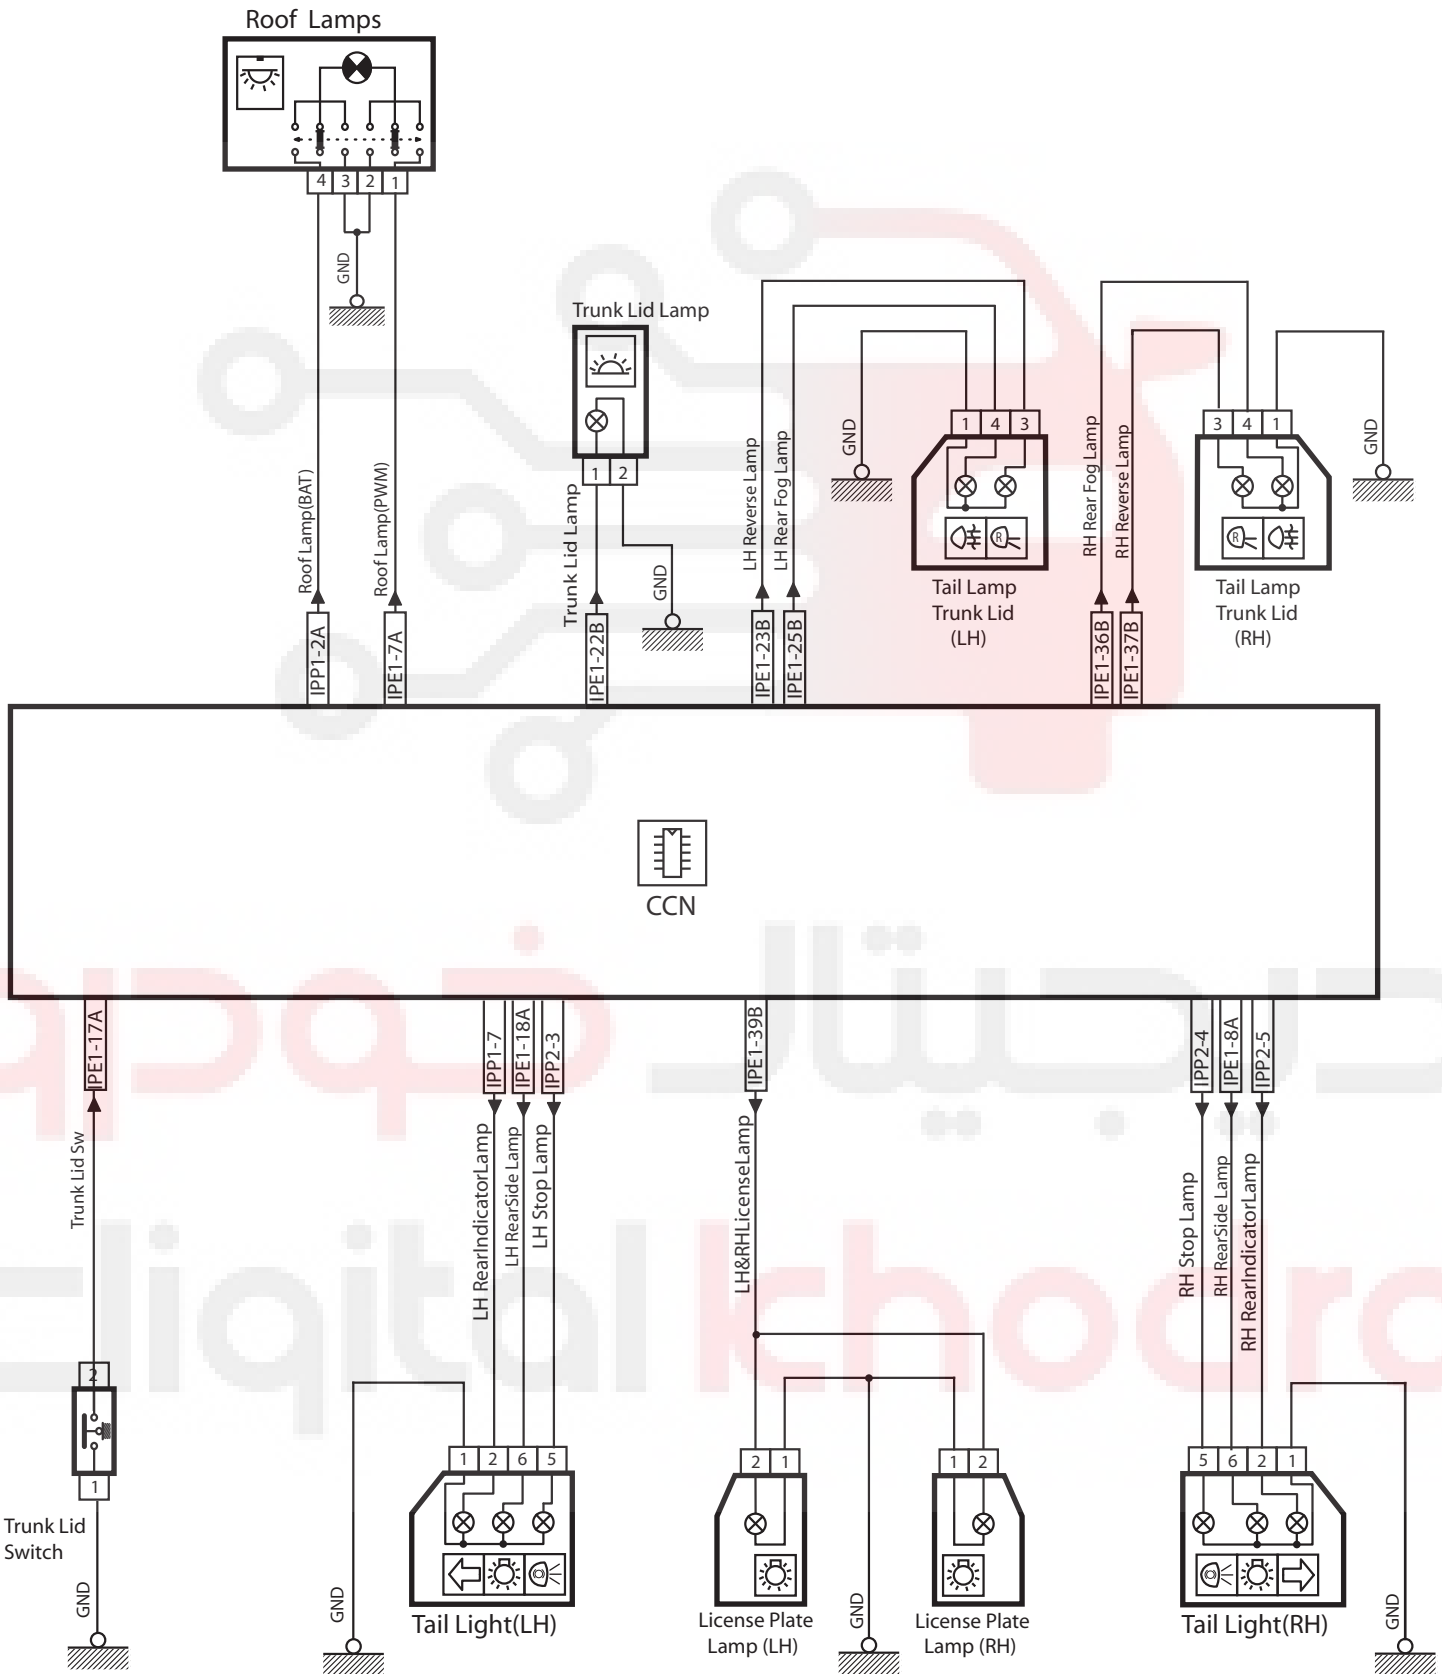

Title : Wiring Schematic Diagram

Subject : CCN (Fuse Box)

Title :Wiring Schematic Diagram

Subject : CCN (Fuse Box)

Title : Wiring Schematic Diagram
Subject : CCN

Title : Wiring Schematic Diagram

Subject : CCN

Title : Wiring Schematic Diagram

Subject : CCN

Title : Wiring Schematic Diagram

Subject : CCN

Note:

- ① Used in Luxury Samand
- ② Used in Standard Samand

Title : Wiring Schematic Diagram

Subject : CCN