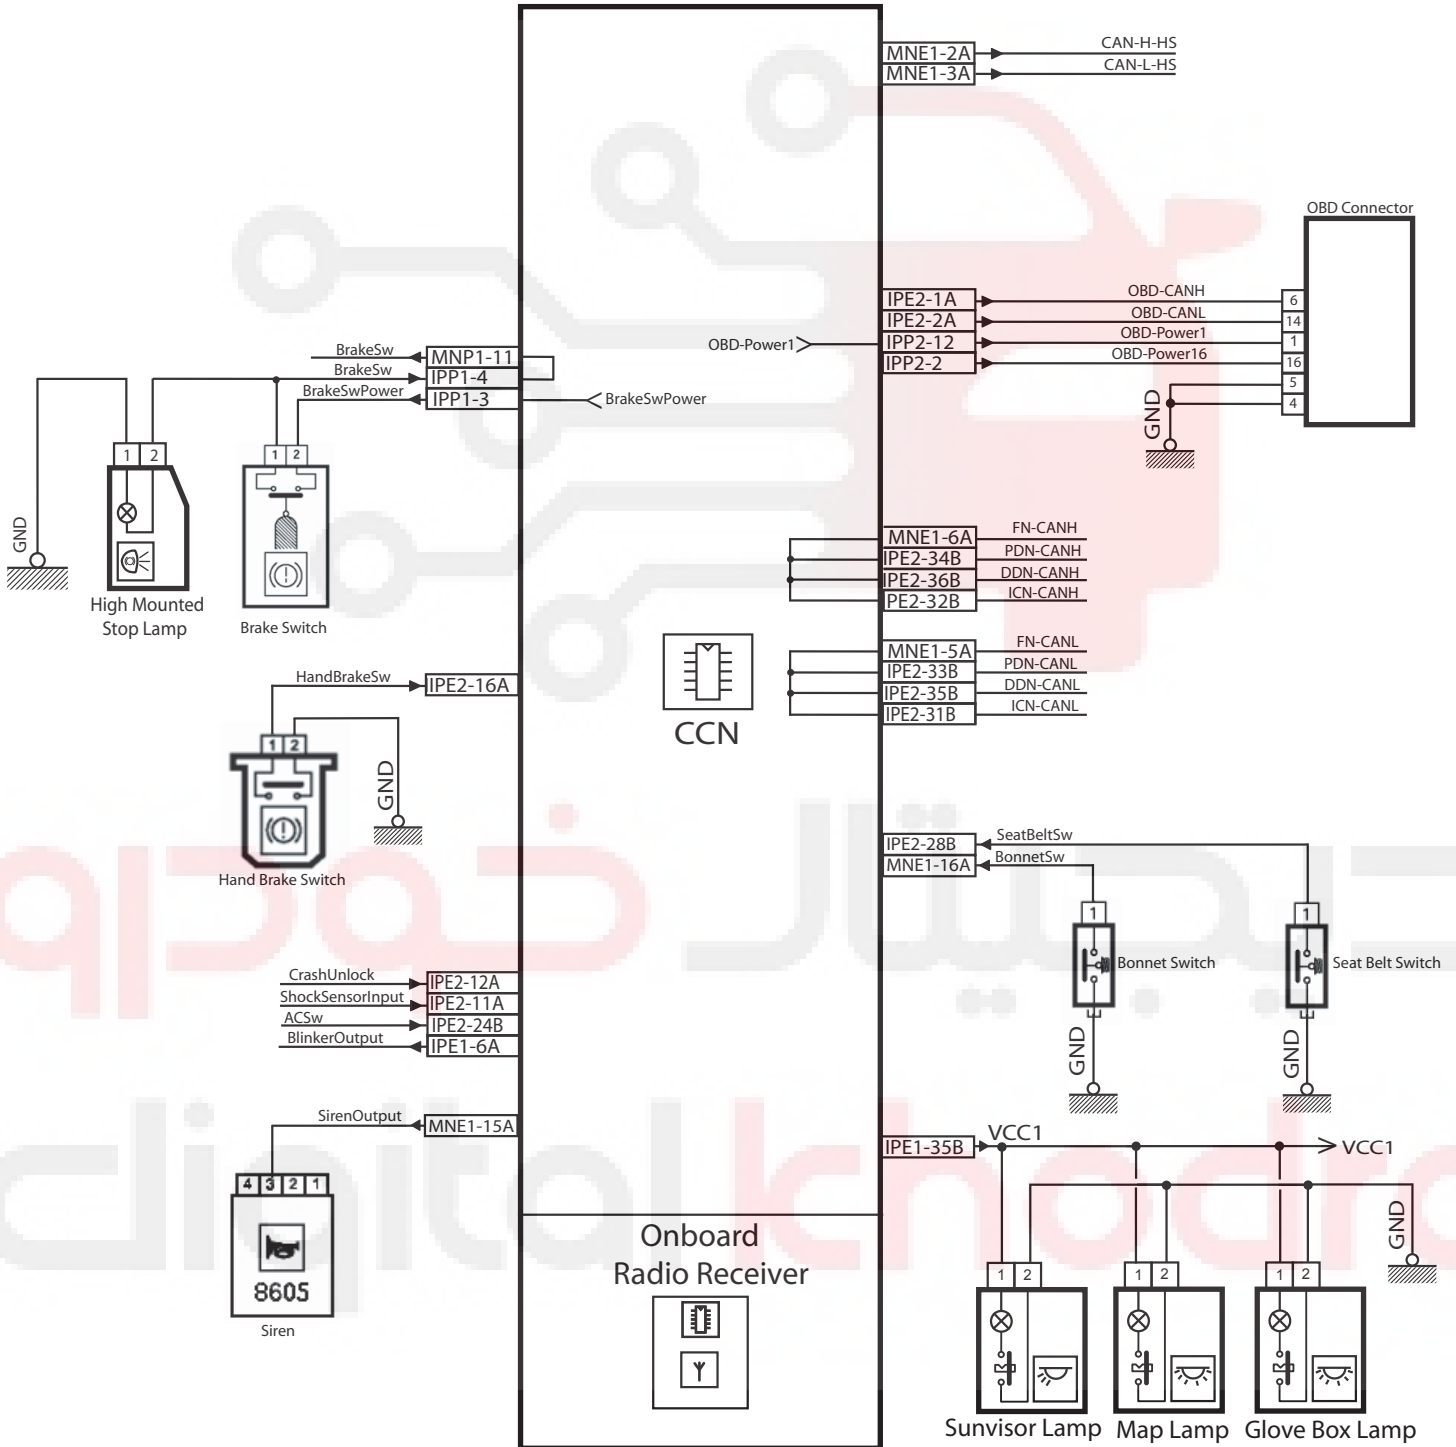

Title : Wiring Schematic Diagram

Subject : CCN (Fuse Box)

Title :Wiring Schematic Diagram

Subject : CCN (Fuse Box)

Title : Wiring Schematic Diagram
Subject : CCN

Title : Wiring Schematic Diagram

Subject : CCN

Title : Wiring Schematic Diagram

Subject : CCN

Title : Wiring Schematic Diagram

Subject : CCN

Note:

- ① Used in Luxury Samand
- ② Used in Standard Samand

Title : Wiring Schematic Diagram

Subject : CCN