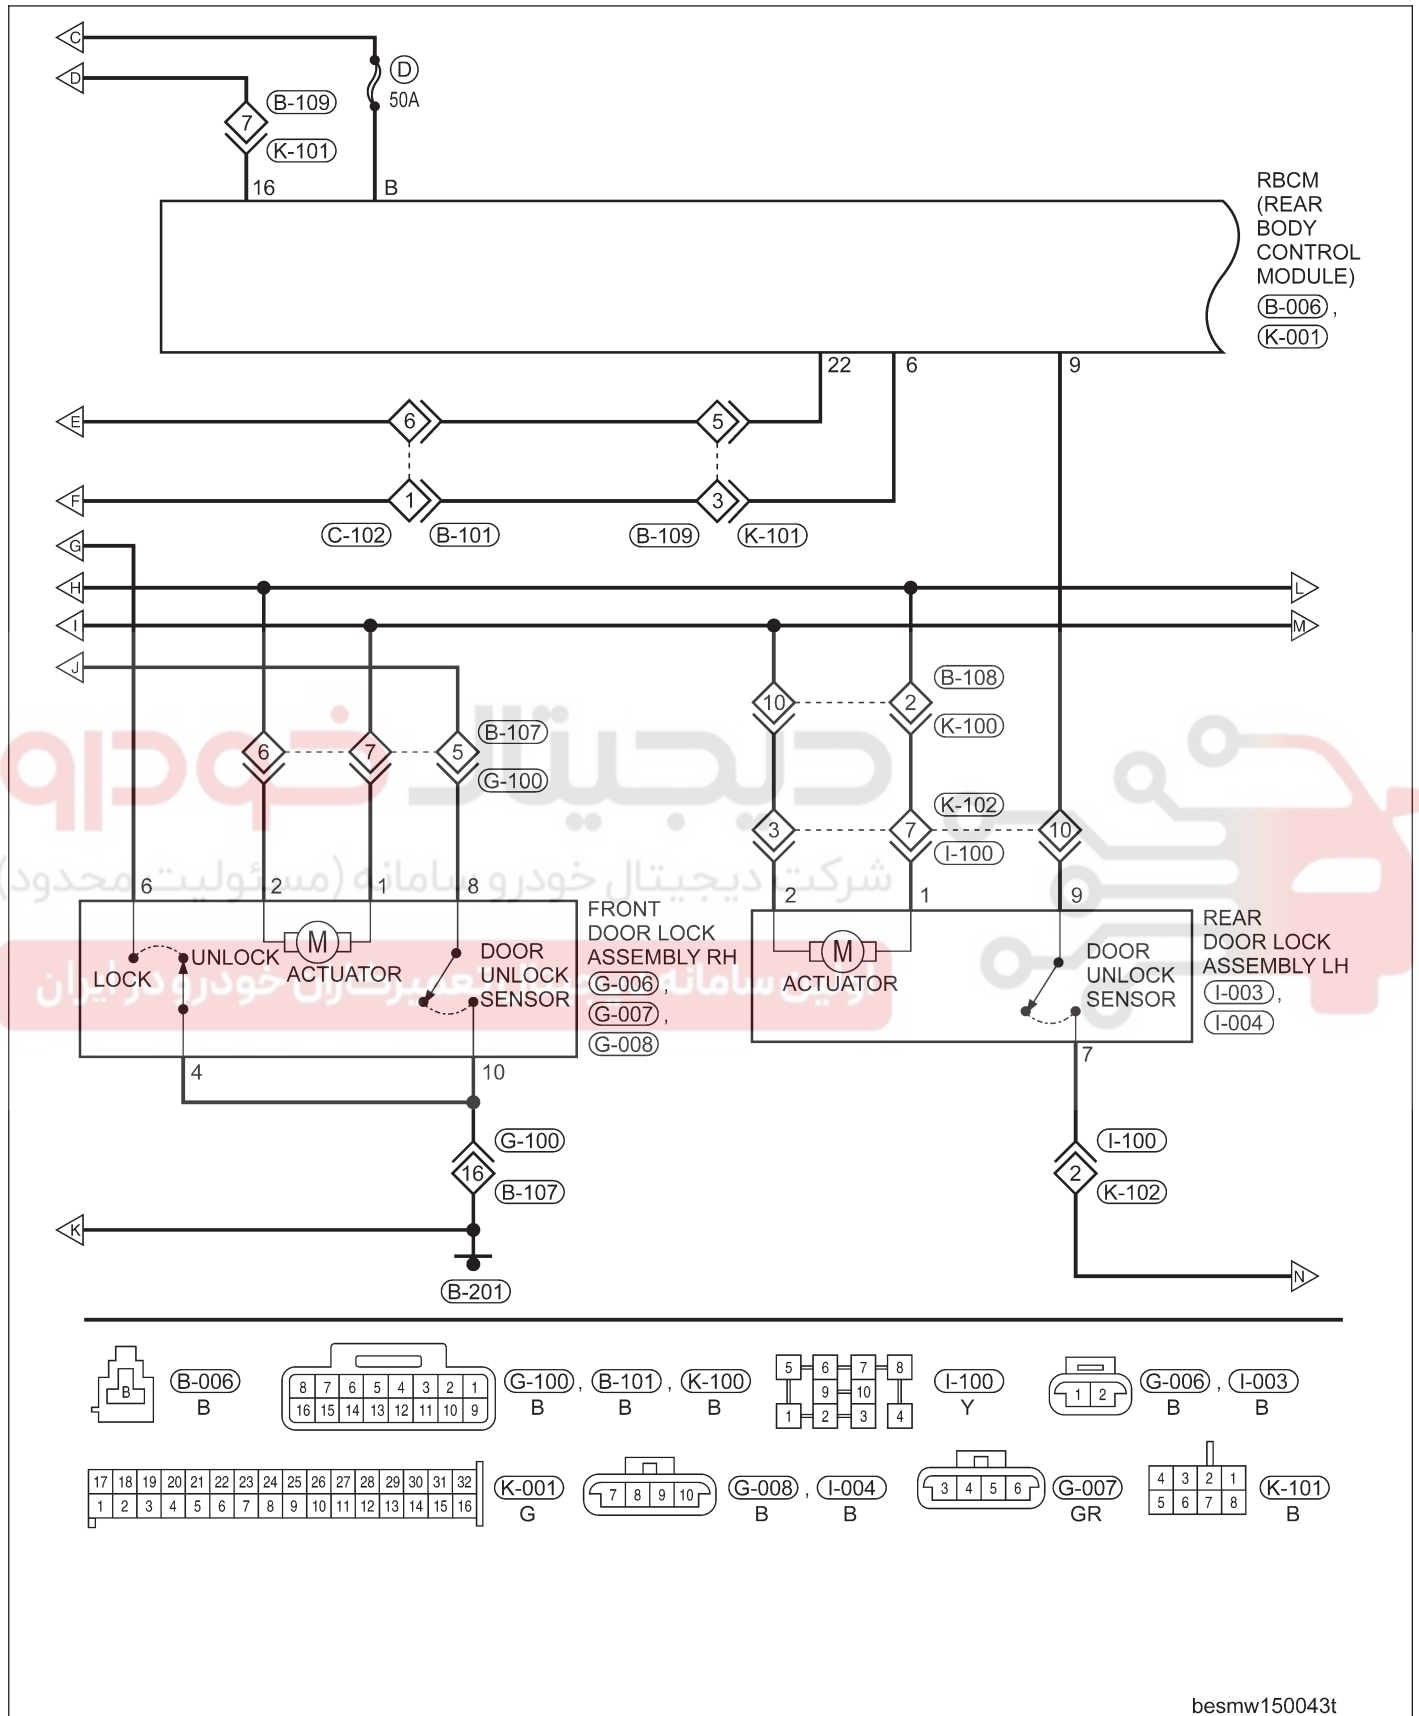

DOOR LOCKS

Electrical Schematics

Power Door Lock System (Page 1 of 4)

DOOR LOCKS

Power Door Lock System (Page 2 of 4)

besmw150042t

DOOR LOCKS

Power Door Lock System (Page 3 of 4)

besmw150043t

DOOR LOCKS

Power Door Lock System (Page 4 of 4)

besmw150044t