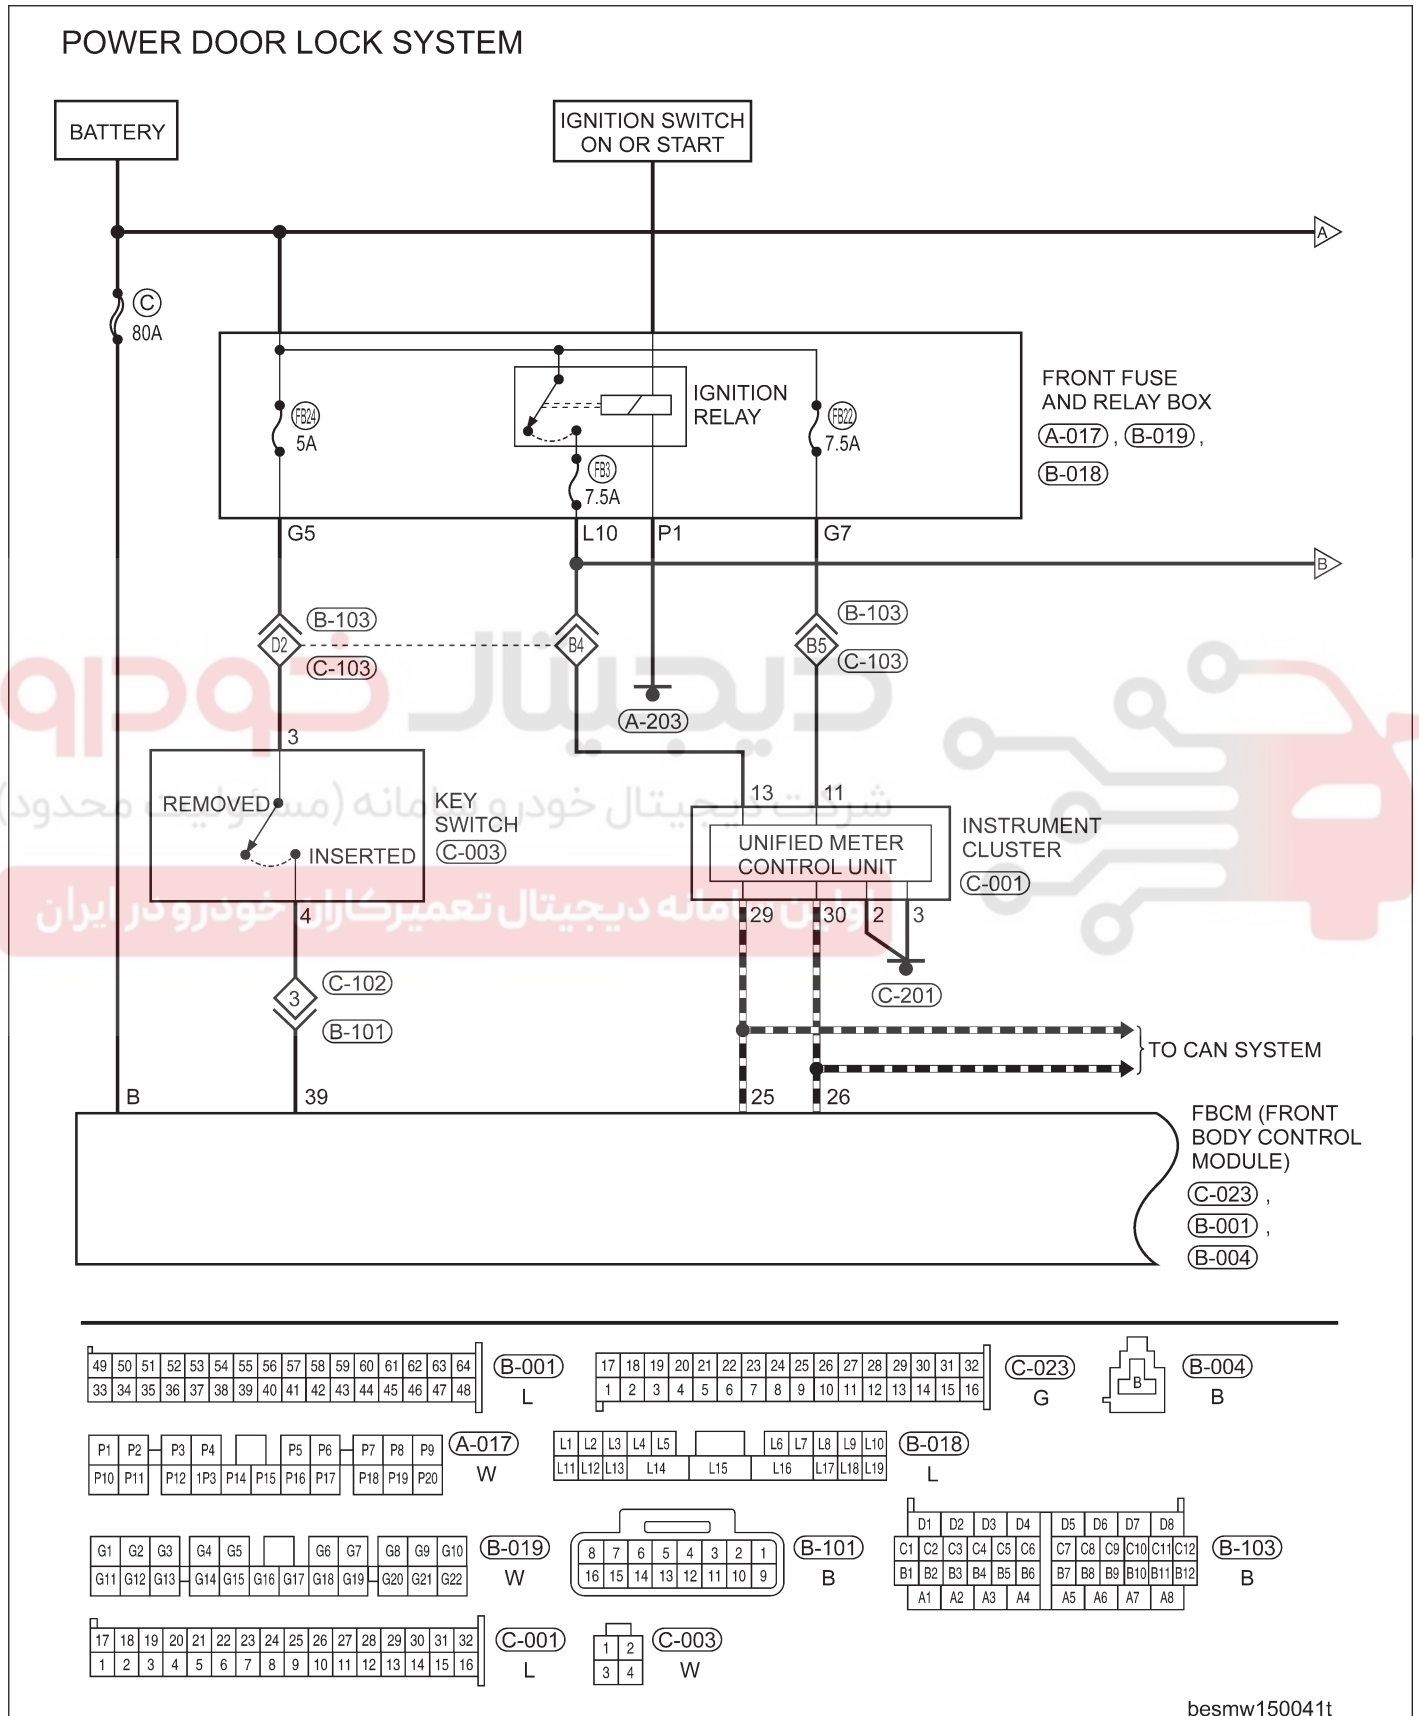

DOOR LOCKS

Electrical Schematics

Power Door Lock System (Page 1 of 4)

DOOR LOCKS

Power Door Lock System (Page 2 of 4)

besmw150042t

DOOR LOCKS

Power Door Lock System (Page 3 of 4)

besmw150043t

DOOR LOCKS

Power Door Lock System (Page 4 of 4)

besmw150044t