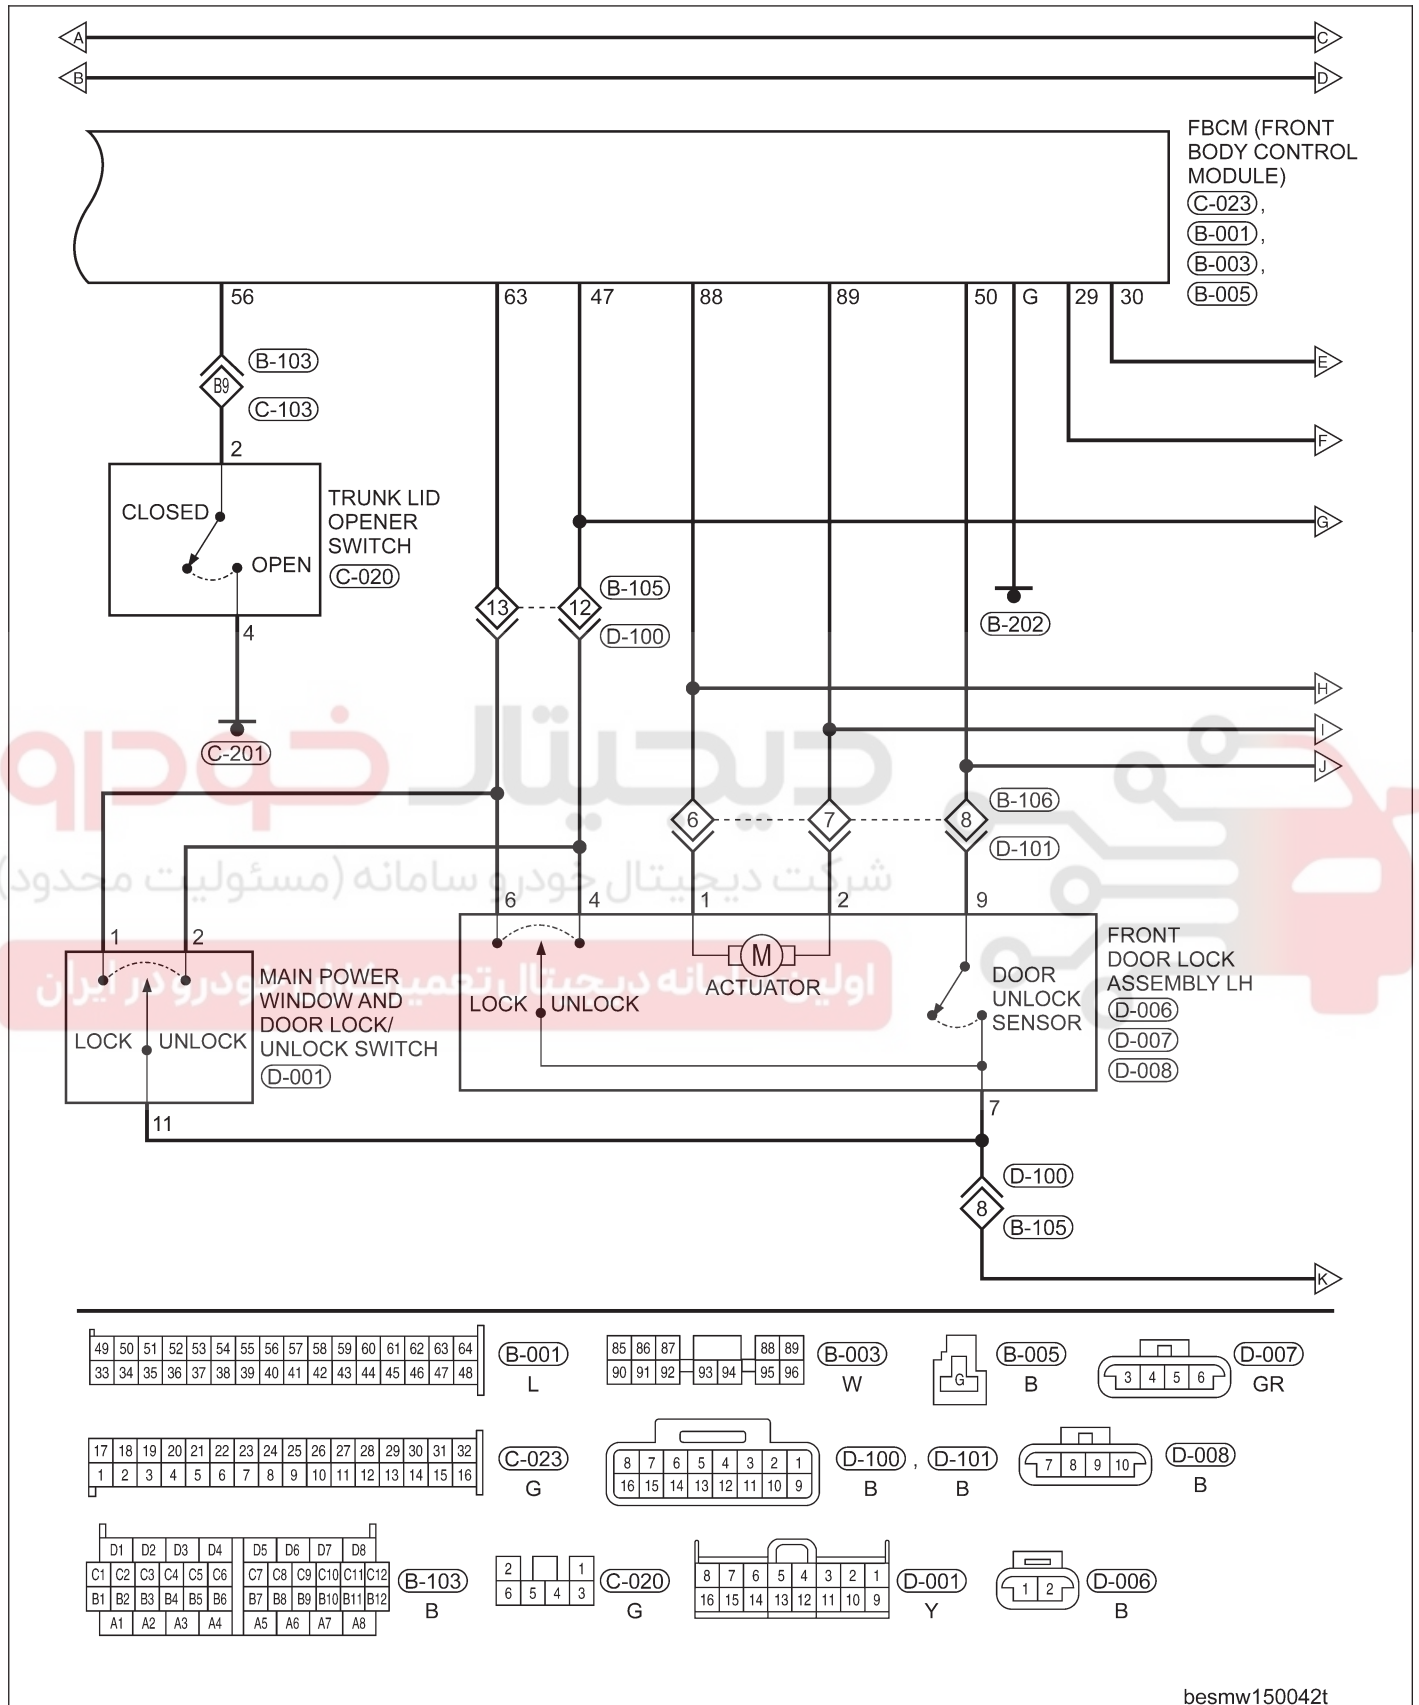

DOOR LOCKS

Electrical Schematics

Power Door Lock System (Page 1 of 4)

DOOR LOCKS

Power Door Lock System (Page 2 of 4)

besmw150042t

DOOR LOCKS

Power Door Lock System (Page 3 of 4)

besmw150043t

DOOR LOCKS

Power Door Lock System (Page 4 of 4)

besmw150044t