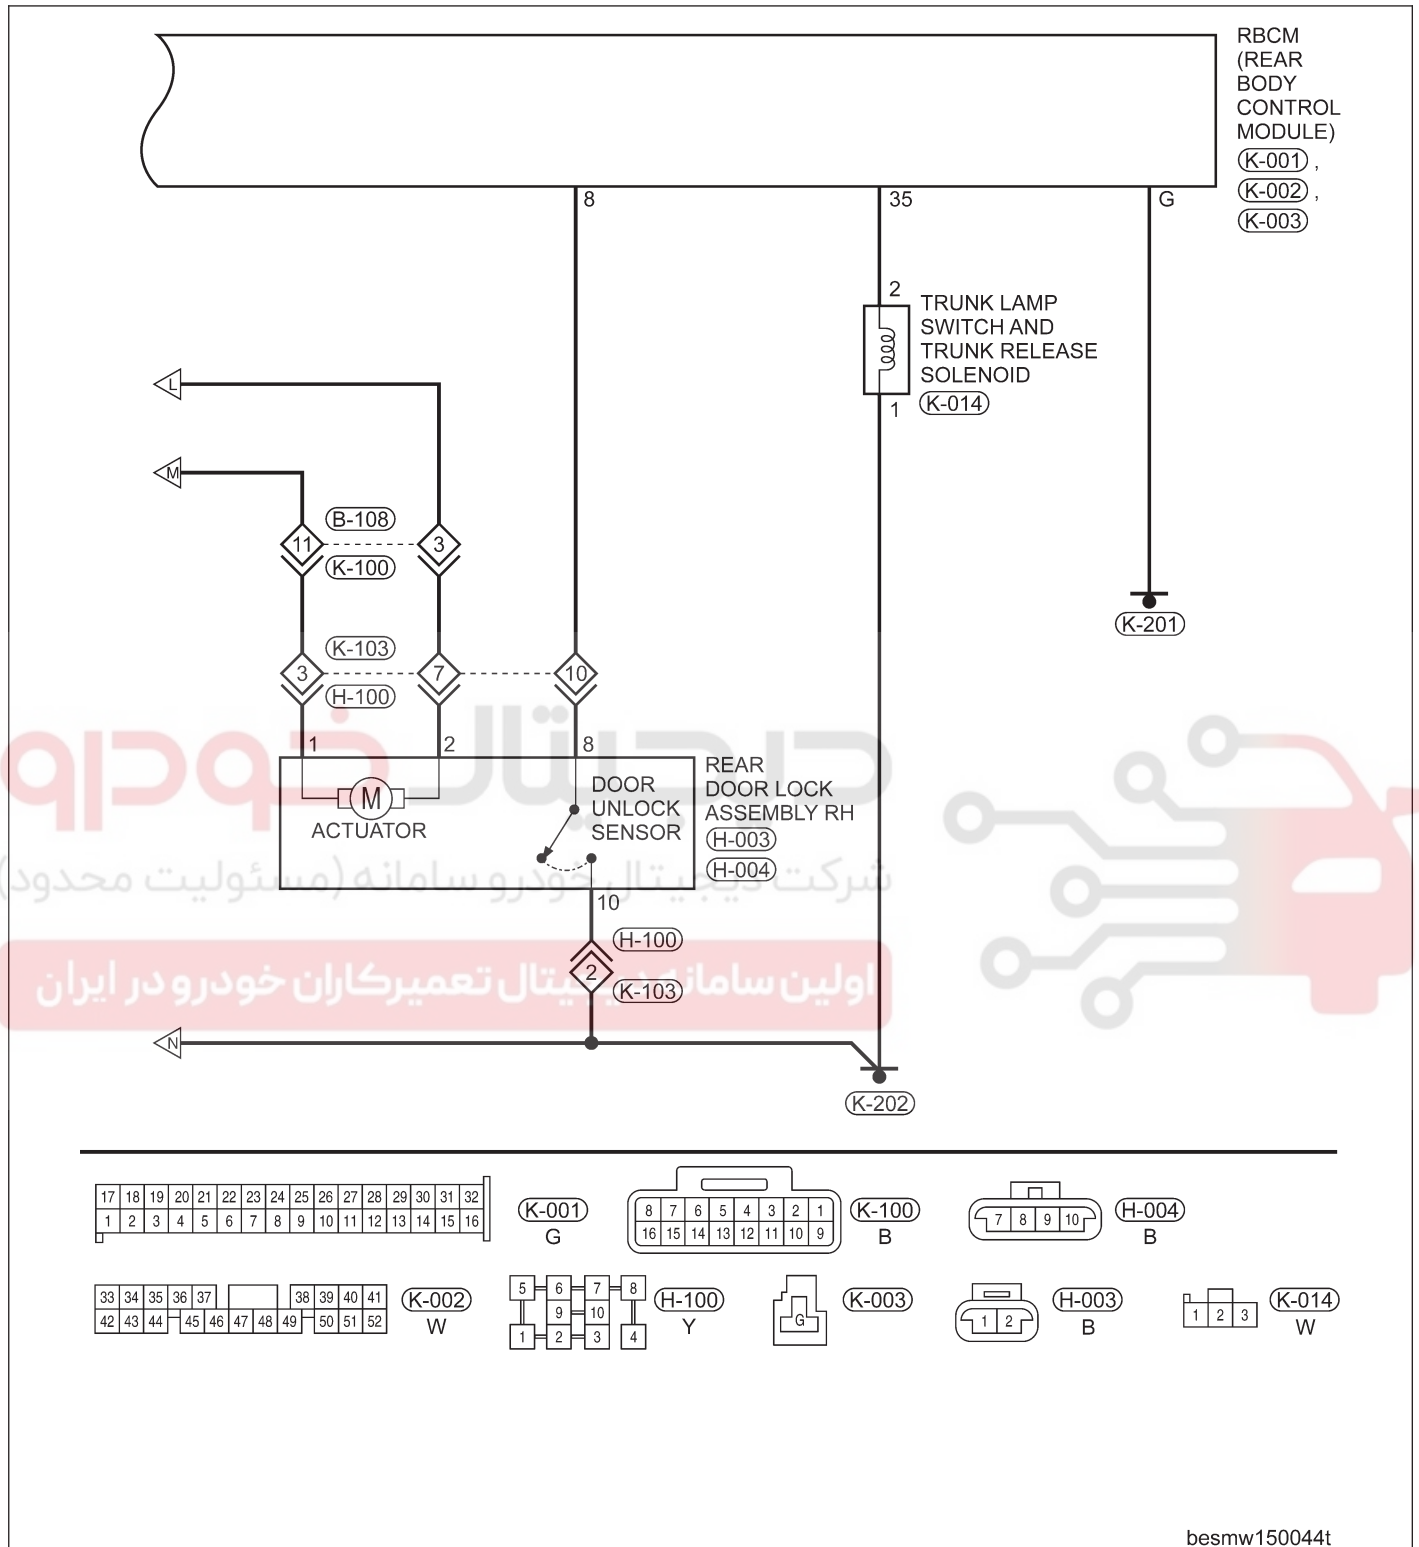

DOOR LOCKS

Electrical Schematics

Power Door Lock System (Page 1 of 4)

DOOR LOCKS

Power Door Lock System (Page 2 of 4)

besmw150042t

DOOR LOCKS

Power Door Lock System (Page 3 of 4)

besmw150043t

DOOR LOCKS

Power Door Lock System (Page 4 of 4)

besmw150044t