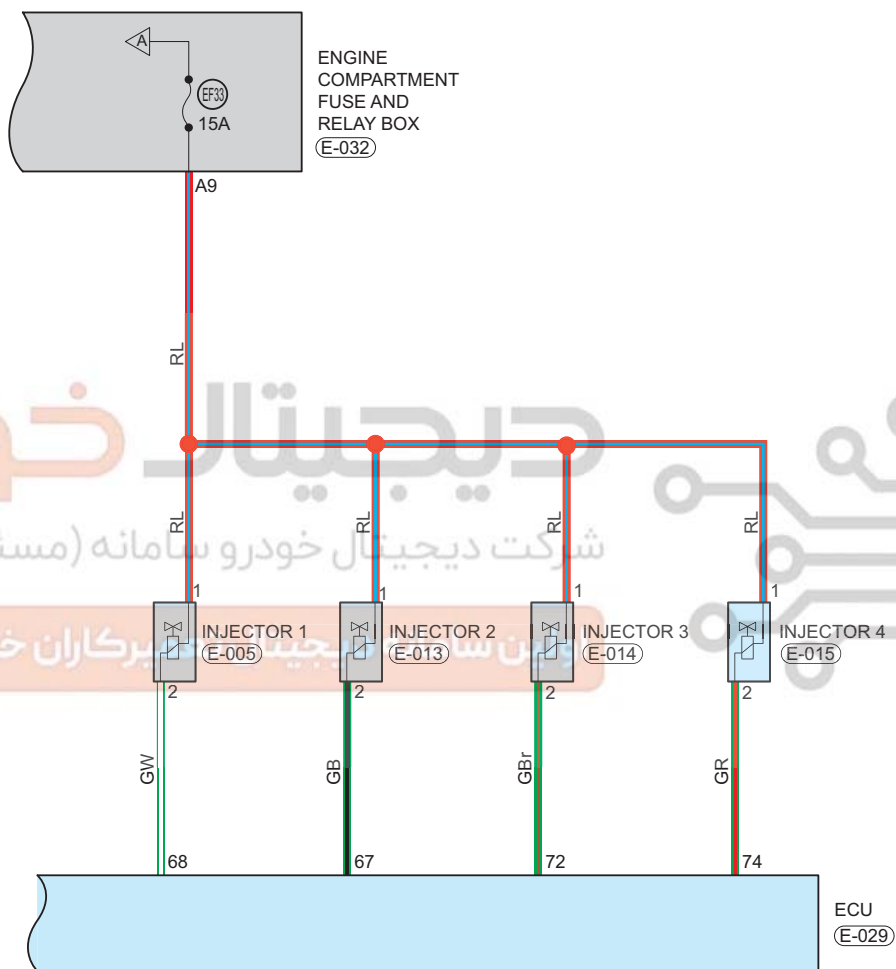

09 - SYSTEM CIRCUITS

Parts Location

Connector Code	See Page	Connector Code	See Page	Connector Code	See Page
B-075	08-12	B-077	08-12	I-001	08-8
B-046	08-12	B-045	08-12	I-017	08-8
B-071	08-12	I-026	08-8		

Fuse and Relay

Fuse/Relay	See Page	Fuse and Relay Box
EF37	06-2	Engine Compartment Fuse and Relay Box
EF30	06-2	Engine Compartment Fuse and Relay Box
EF29	06-2	Engine Compartment Fuse and Relay Box
EF07-1	06-2	Engine Compartment Fuse and Relay Box
EF07	06-2	Engine Compartment Fuse and Relay Box
ECM Main Relay (FRY14)	06-2	Engine Compartment Fuse and Relay Box
Fuel Pump Relay (FRY13)	06-2	Engine Compartment Fuse and Relay Box
RF21	06-9	Instrument Panel Fuse And Relay Box
RF03	06-9	Instrument Panel Fuse And Relay Box

Location of Junction Connector

Connector Code	See Page	Connector Code	See Page	Connector Code	See Page
B-038, I-015	08-12	B-039, I-016	08-12		

Form of Connector

Connector Code	See Page	Connector Code	See Page	Connector Code	See Page
B-075	12-7	B-077	12-7	I-001	12-4
B-046	12-7	B-045	12-7	I-017	12-4
B-071	12-7	I-026	12-4	B-038, I-015	12-7
B-039, I-016	12-7				

Circuit Diagram (Page 2 of 2)

09

FUE002001