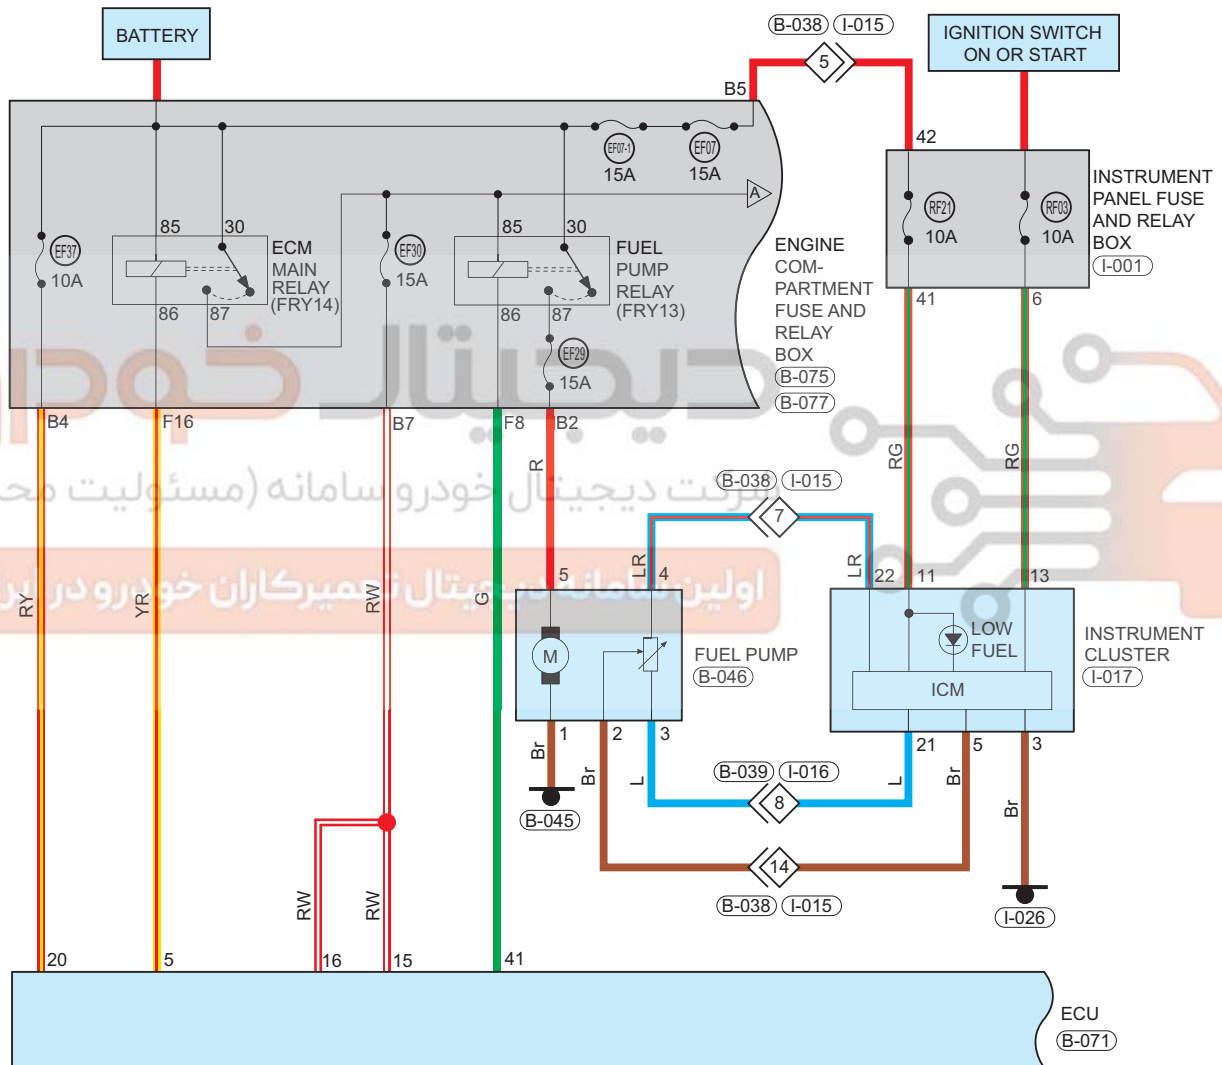

SQRE4T15B Fuel Supply System

Circuit Diagram (Page 1 of 2)

09 - SYSTEM CIRCUITS

Parts Location

Connector Code	See Page	Connector Code	See Page	Connector Code	See Page
B-075	08-12	B-077	08-12	I-001	08-8
B-046	08-12	B-045	08-12	I-017	08-8
B-071	08-12	I-026	08-8		

Fuse and Relay

Fuse/Relay	See Page	Fuse and Relay Box
EF37	06-2	Engine Compartment Fuse and Relay Box
EF30	06-2	Engine Compartment Fuse and Relay Box
EF29	06-2	Engine Compartment Fuse and Relay Box
EF07-1	06-2	Engine Compartment Fuse and Relay Box
EF07	06-2	Engine Compartment Fuse and Relay Box
ECM Main Relay (FRY14)	06-2	Engine Compartment Fuse and Relay Box
Fuel Pump Relay (FRY13)	06-2	Engine Compartment Fuse and Relay Box
RF21	06-9	Instrument Panel Fuse And Relay Box
RF03	06-9	Instrument Panel Fuse And Relay Box

Location of Junction Connector

Connector Code	See Page	Connector Code	See Page	Connector Code	See Page
B-038, I-015	08-12	B-039, I-016	08-12		

Form of Connector

Connector Code	See Page	Connector Code	See Page	Connector Code	See Page
B-075	12-7	B-077	12-7	I-001	12-4
B-046	12-7	B-045	12-7	I-017	12-4
B-071	12-7	I-026	12-4	B-038, I-015	12-7
B-039, I-016	12-7				