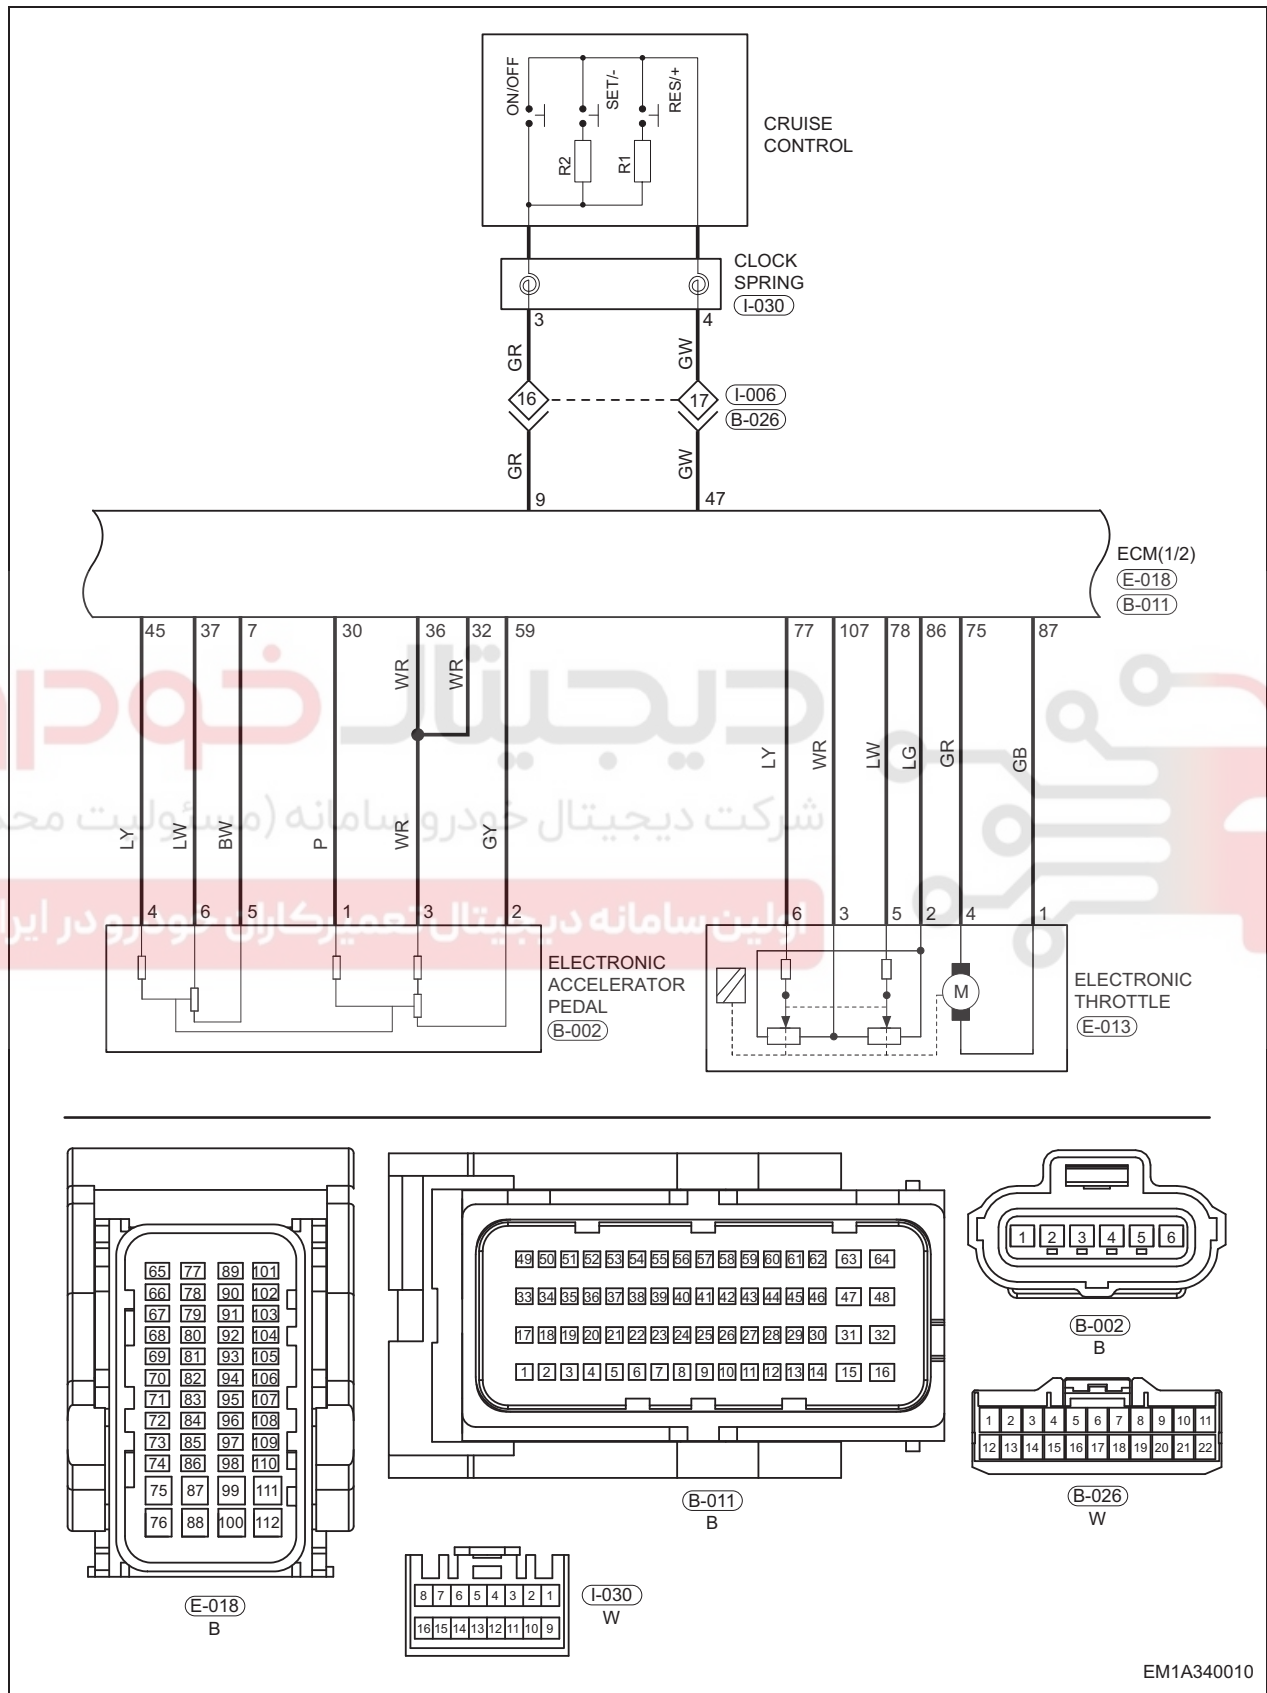

Circuit Diagram

Cruise Control System

35

EM1A340010