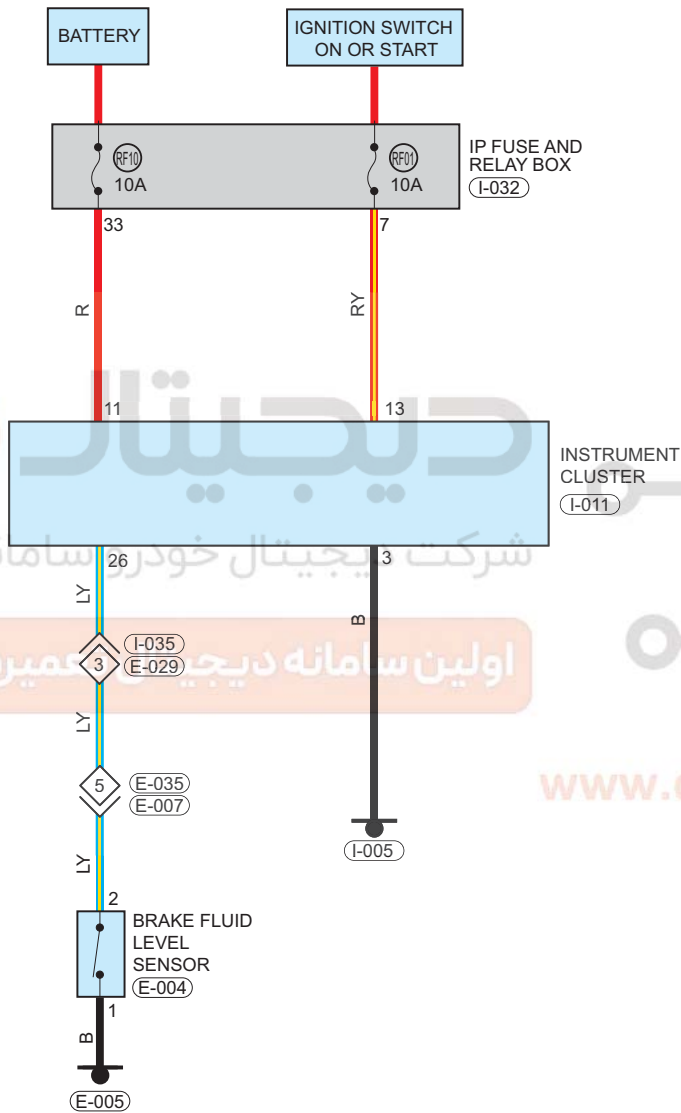

Brake

Circuit Diagram (Page 1 of 1)

دیجیتال خودرو
شرکت سامانه خودرو سامانه (مسئولیت محدود)
اولین سامانه دیجی کمپیکاران خودرو در ایران

www.digitalkhodro.com

02 09 52 99 92 92

Parts Location

Connector Code	See Page	Connector Code	See Page	Connector Code	See Page
I-032	08-10	I-011	08-10	I-005	08-10
E-004	08-3	E-005	08-3		

Fuse and Relay

Fuse/Relay	See Page	Fuse and Relay Box
RF01	06-10	IP Fuse and Relay Box
RF10	06-10	IP Fuse and Relay Box

Location of Junction Connector

Connector Code	See Page	Connector Code	See Page	Connector Code	See Page
E-035, E-007	08-5, 08-3 (MT) 08-7, 08-3 (AT)	I-035, E-029	08-10, 08-5 (MT) 08-10, 08-7 (AT)		

Form of Connector

Connector Code	See Page	Connector Code	See Page	Connector Code	See Page
I-032	12-9	I-011	12-7	I-005	12-7
E-004	12-2	E-005	12-2	E-035, E-007	12-4
I-035, E-029	12-9				