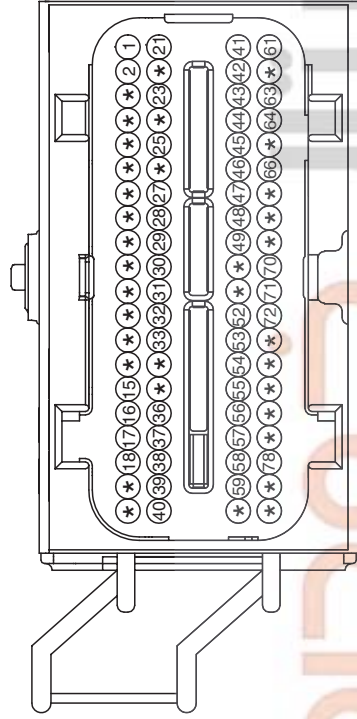

AUTO CRUISE SYSTEM

EB3B904A

Auto Cruise System (1)

SD964-1

EBHSD964A

AUTO CRUISE SYSTEM

Auto Cruise System (2)

SD964-2

ELG-A

PKD\_ECU\_80F\_G1\_1

M11-A

AMP\_040M1\_16F\_B

M13

AMP\_025\_12F\_W

M11-B

AMP\_040M1\_20F\_B