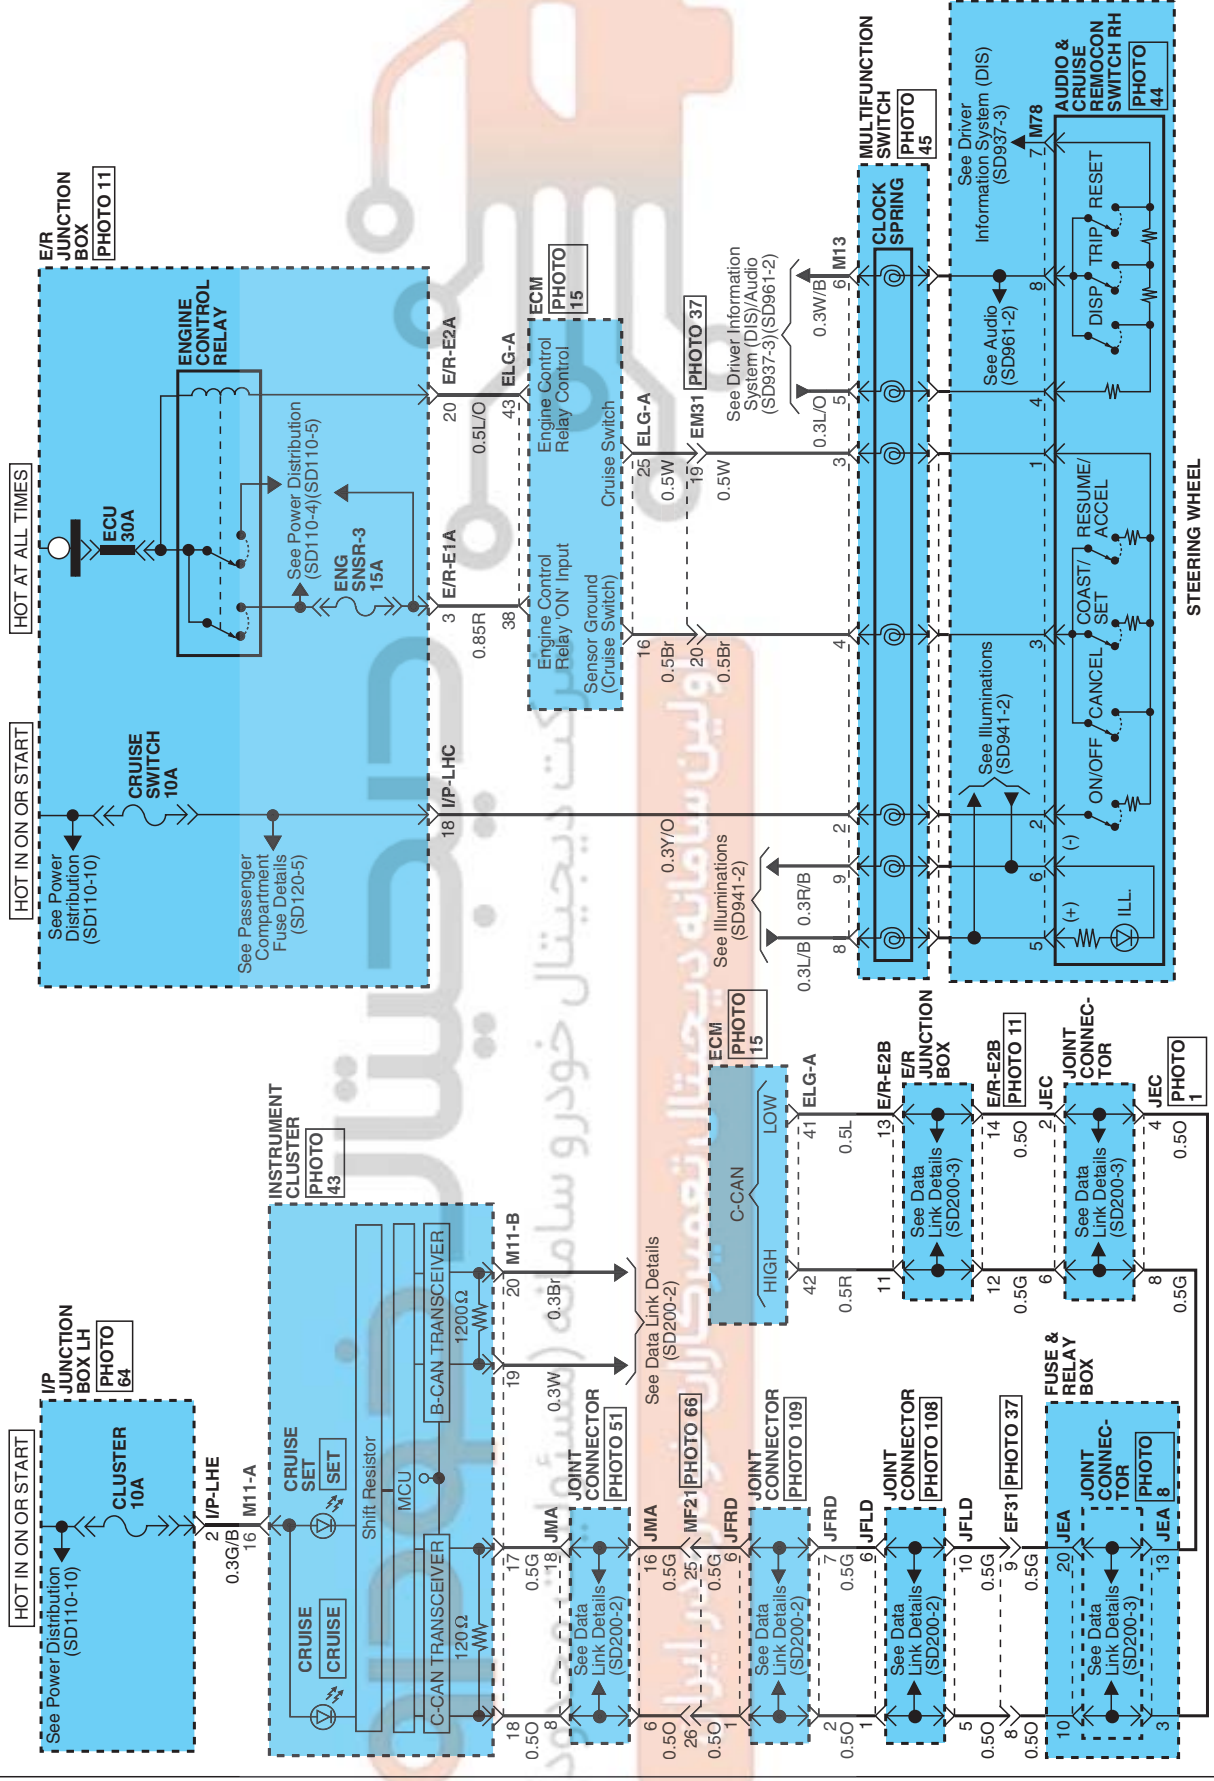

AUTO CRUISE SYSTEM

EB3B904A

Auto Cruise System (1)

SD964-1

EBHSD964A

AUTO CRUISE SYSTEM

Auto Cruise System (2)

SD964-2

ELG-A

PKD\_ECU\_80F\_G1\_1

M11-A

AMP\_040M1\_16F\_B

M13

AMP\_025\_12F\_W

M11-B

AMP\_040M1\_20F\_B