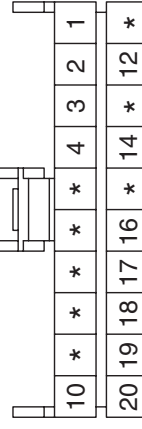

AUTO CRUISE SYSTEM

EB3B904A

Auto Cruise System (1)

SD964-1

EBHSD964A

AUTO CRUISE SYSTEM

Auto Cruise System (2)

SD964-2

ELG-A

PKD\_ECU\_80F\_G1\_1

M11-A

AMP\_040M1\_16F\_B

M13

AMP\_025\_12F\_W

M11-B

AMP\_040M1\_20F\_B