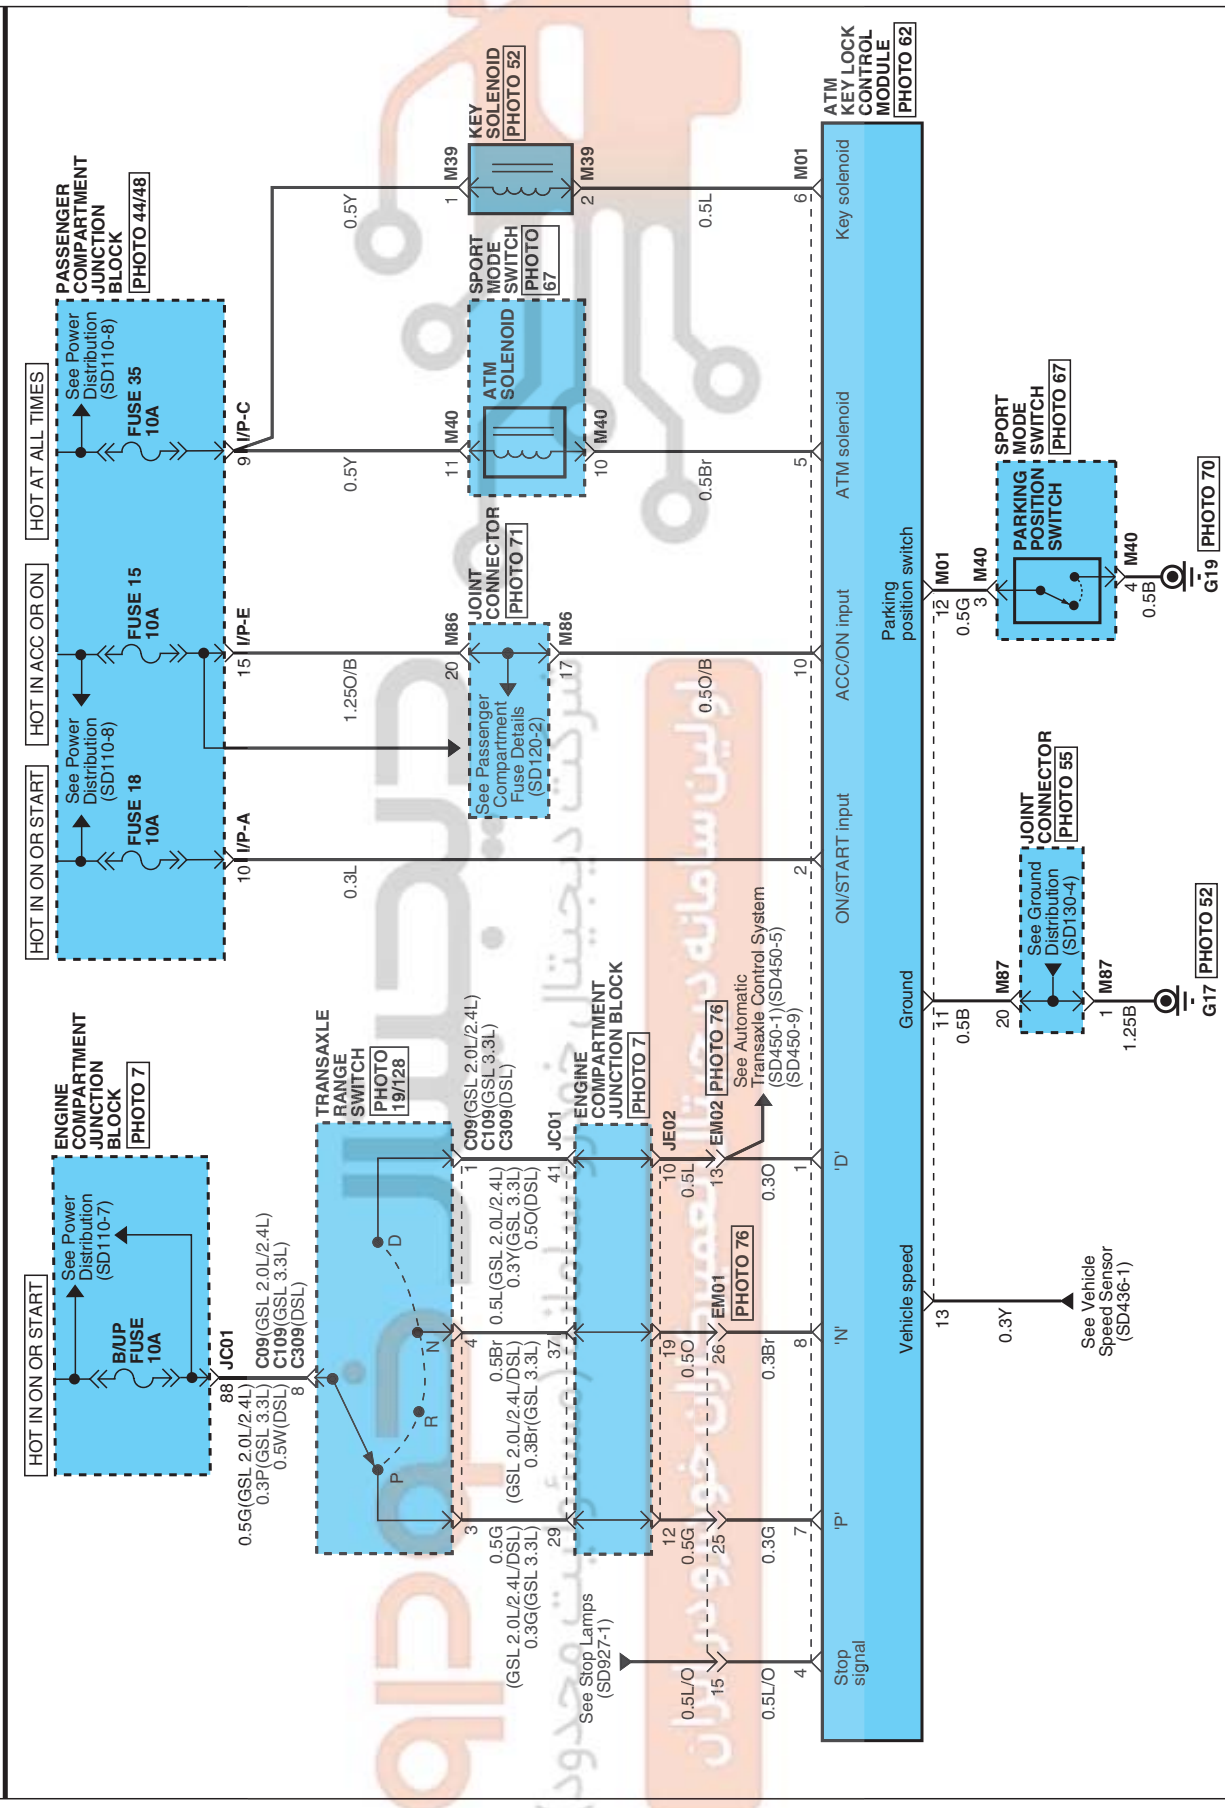

ATM SHIFT LOCK CONTROL SYSTEM

E5B6EBB1

ATM SHIFT LOCK CONTROL SYSTEM (1)

SD452-1

ENFS06452A

ATM SHIFT LOCK CONTROL SYSTEM

ATM SHIFT LOCK CONTROL SYSTEM (2)

SD452-2

C09/C109/C309

KET_SSD_10F_B_A

M01

AMP_070_14F_W

M39

KET_250_02F_W

M40

KET_090IL_11F_W