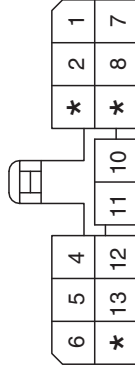

ATM SHIFT LOCK CONTROL SYSTEM

E5B6EBB1

ATM SHIFT LOCK CONTROL SYSTEM (1)

SD452-1

ENFS06452A

ATM SHIFT LOCK CONTROL SYSTEM

ATM SHIFT LOCK CONTROL SYSTEM (2)

SD452-2

C09/C109/C309

KET_SSD_10F_B_A

M01

AMP_070_14F_W

M39

KET_250_02F_W

M40

KET_090IL_11F_W