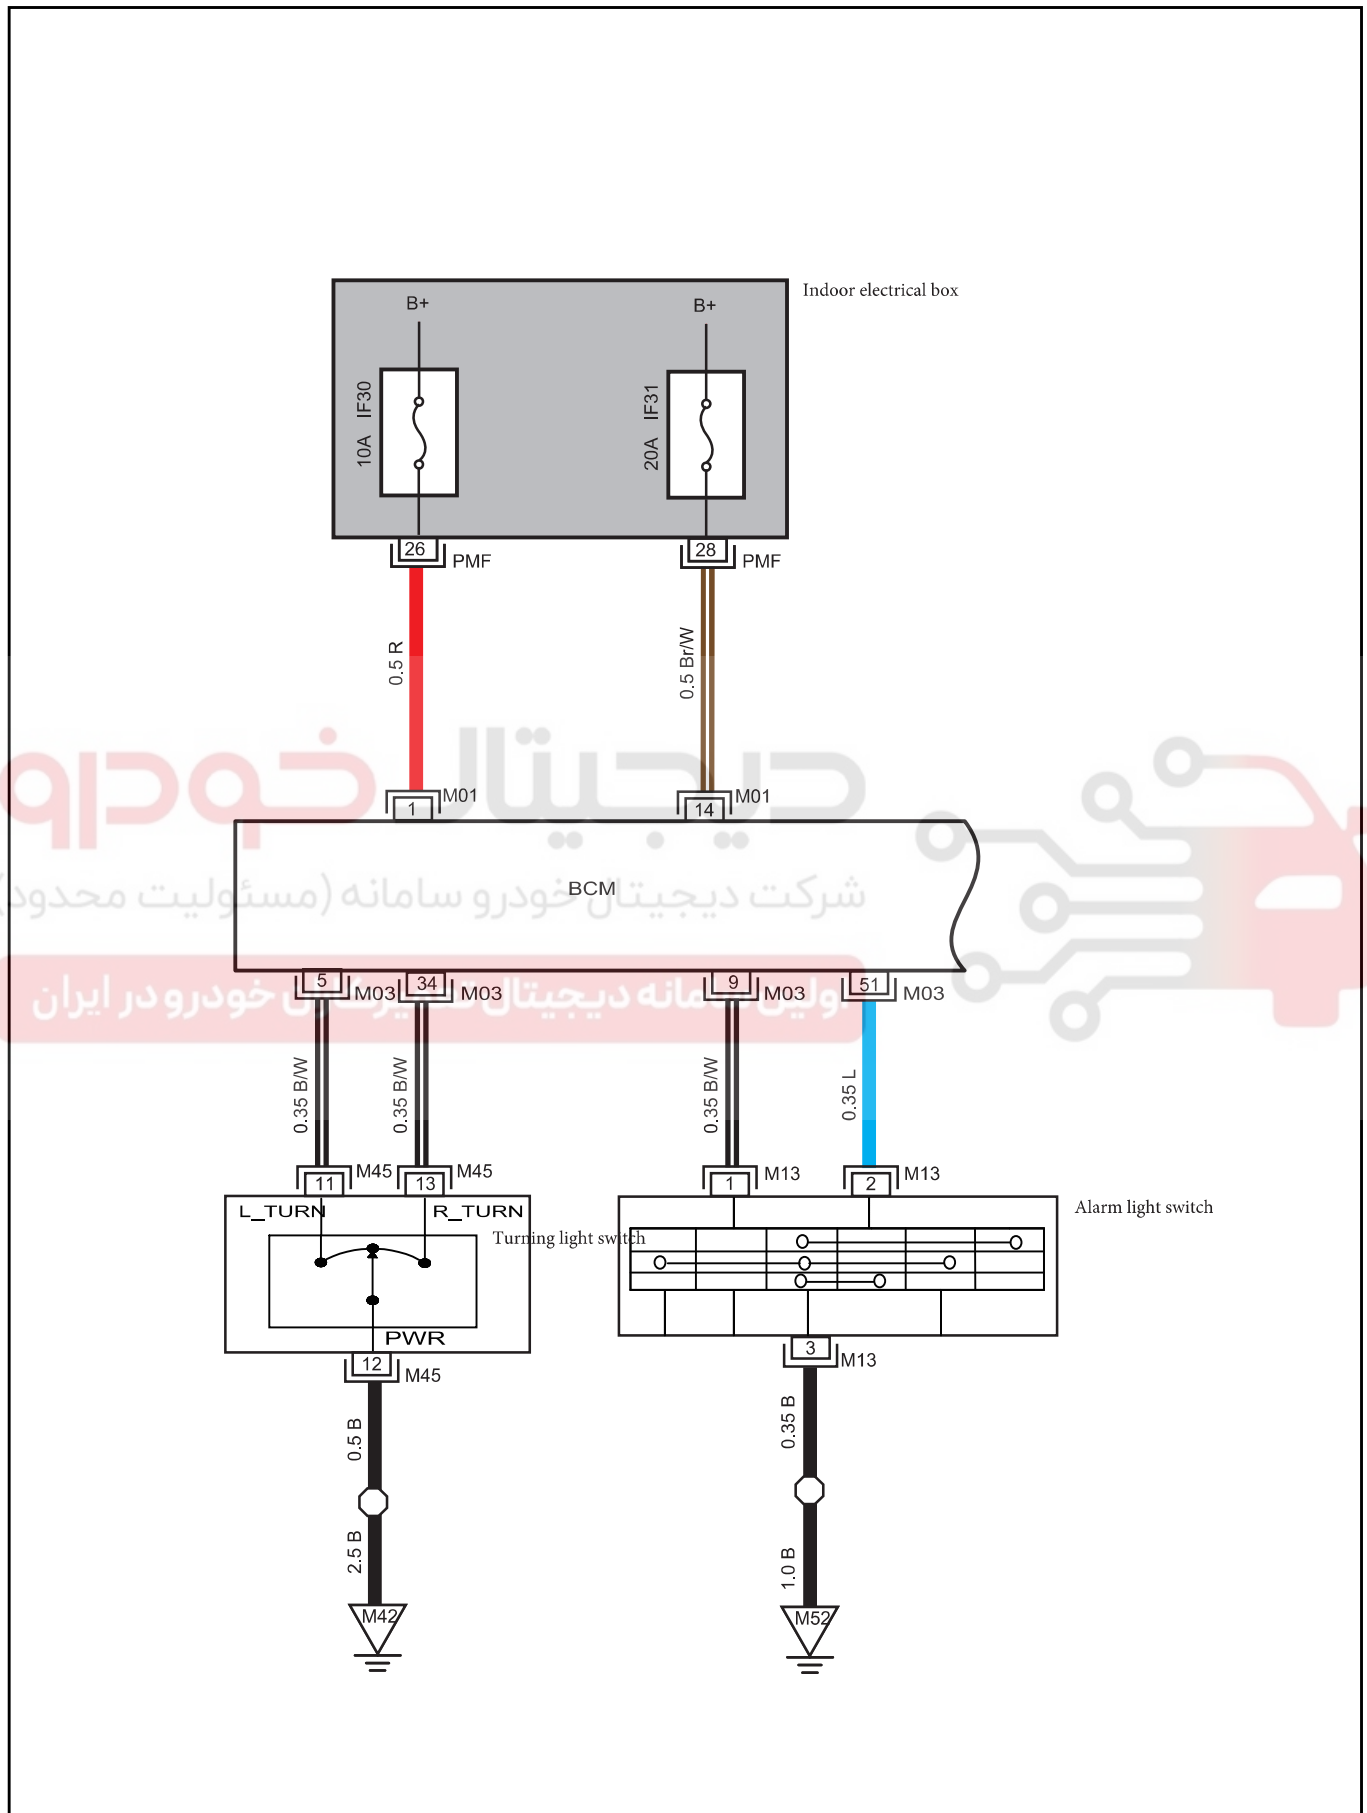

Turning light 1

Harness connector	Name	Page
M03	Body control module C harness connector	26
M13	Alarm light switch harness connector	26
M45	Turning light switch harness connector	25
M42	Ground	63
M52	Ground	63

دیجیتال خودرو

شرکت دیجیتال خودرو سامانه (مسئولیت محدود)

اولین سامانه دیجیتال تعمیرکاران خودرو در ایران

Turning light 2

Harness connector	Name	Page
M01	Body control module A harness connector	25
M02	Body control module A harness connector	25
ME2	Main harness to engine harness connector 2	25
EM2	Engine harness to main harness connector 2	17
MF2	Main harness to body harness harness connector 2	26
FM2	Body harness to main harness connector 2	45
FD1	Main harness to left front door harness connector 1	26
DF1	Left front door harness to main harness harness connector 1	43
FD3	Main harness to right front door harness connector 1	45
DF3	Right front harness to main harness harness connector 1	44
F44	Right rear turning light harness connector	45
D24	Right rear mirror turning light harness connector	53
E11	Right front turning light harness connector	16
F22	Left rear turning light harness connector	45
D04	Left mirror turning light harness connector	49
E23	Left front turning light harness connector	16
E08	Ground	61
F45	Ground	64
F36	Ground	64
F31	Ground	64