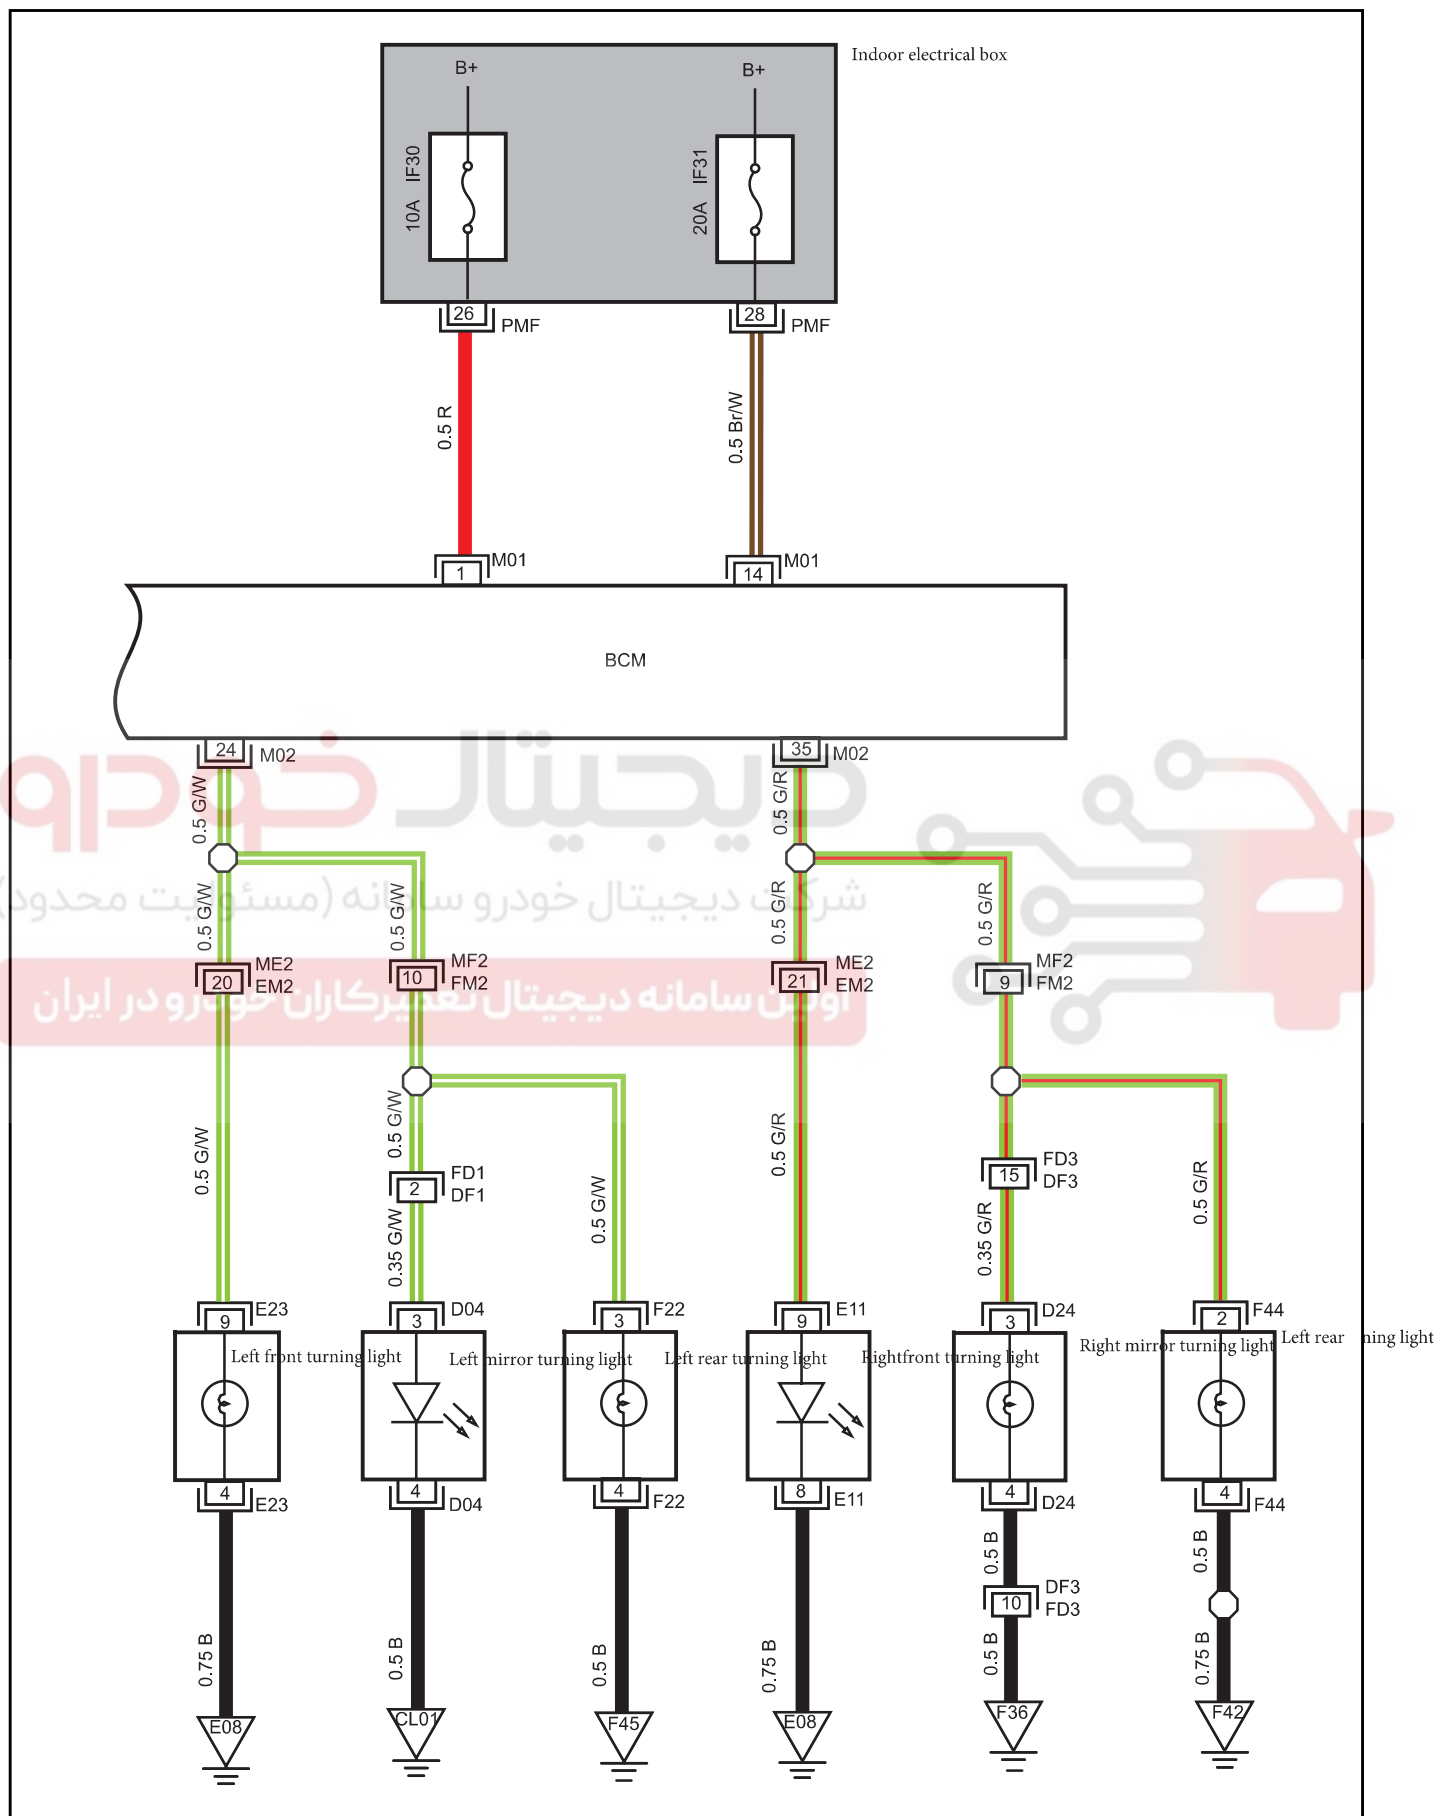

Turning light 1

Harness connector	Name	Page
M03	Body control module C harness connector	26
M13	Alarm light switch harness connector	26
M45	Turning light switch harness connector	25
M42	Ground	63
M52	Ground	63

دیجیتال خودرو

شرکت دیجیتال خودرو سامانه (مسئولیت محدود)

اولین سامانه دیجیتال تعمیرکاران خودرو در ایران

Turning light 2

Harness connector	Name	Page
M01	Body control module A harness connector	25
M02	Body control module A harness connector	25
ME2	Main harness to engine harness connector 2	25
EM2	Engine harness to main harness connector 2	17
MF2	Main harness to body harness harness connector 2	26
FM2	Body harness to main harness connector 2	45
FD1	Main harness to left front door harness connector 1	26
DF1	Left front door harness to main harness harness connector 1	43
FD3	Main harness to right front door harness connector 1	45
DF3	Right front harness to main harness harness connector 1	44
F44	Right rear turning light harness connector	45
D24	Right rear mirror turning light harness connector	53
E11	Right front turning light harness connector	16
F22	Left rear turning light harness connector	45
D04	Left mirror turning light harness connector	49
E23	Left front turning light harness connector	16
E08	Ground	61
F45	Ground	64
F36	Ground	64
F31	Ground	64